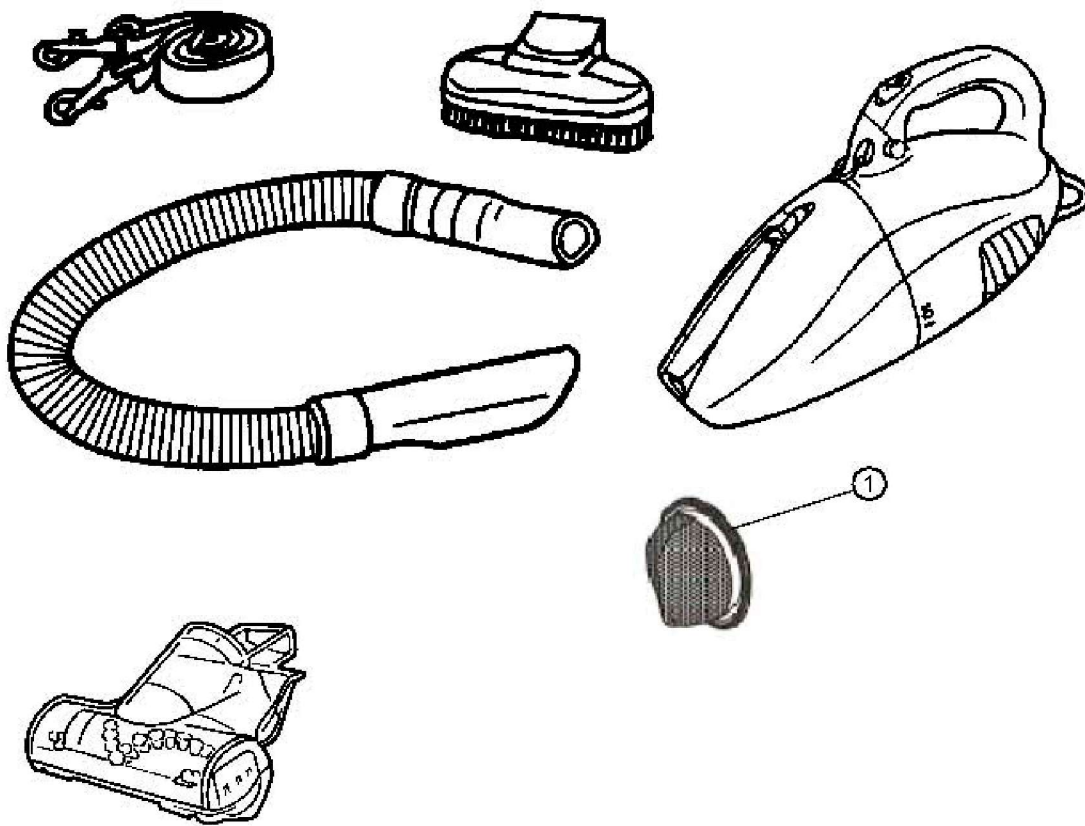

----- Manual continues below -----

Scorpion™

Quick Flip

4

Assembly Schematic

Model No.

08220

08225

Part Listing / Price List

Model No.

08220

08225

Item	Part Number	Model's To Fit	Part Description
1	2DE0900000	08220,08225	FILTER
2		08220,08225	FLEXIBLE HOSE ASSEMBLY
3		08220, 08225	UPHOLSTRY BRUSH ASSEMBLY
4		08220, 08225	SHOULDER STRAP
5		08225	TURBO TOOL
6	1DEA900B00	08220, 08225	FILTER ADAPTOR