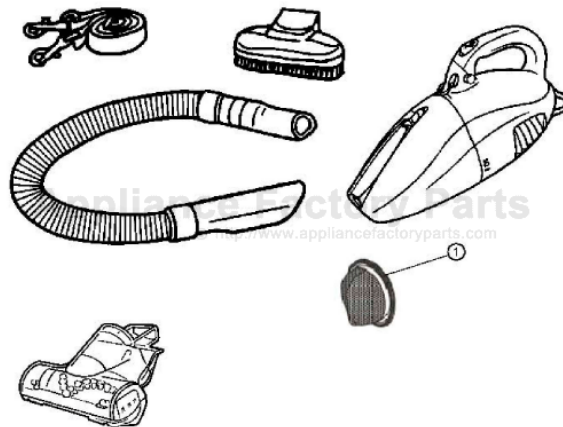

This Owner's Manual is provided and hosted by Appliance Factory Parts.

Royal 08225 Owner's Manual

[Shop genuine replacement parts for Royal 08225](#)

[Find Your Royal Vacuum Cleaner Parts - Select From 772 Models](#)

----- Manual continues below -----

Scorpion™

Quick Flip

4

Assembly Schematic

Model No.

08220

08225

Part Listing / Price List

Model No.

08220

08225

Item	Part Number	Model's To Fit	Part Description
1	2DE0900000	08220,08225	FILTER
2		08220,08225	FLEXIBLE HOSE ASSEMBLY
3		08220, 08225	UPHOLSTRY BRUSH ASSEMBLY
4		08220, 08225	SHOULDER STRAP
5		08225	TURBO TOOL
6	1DEA900B00	08220, 08225	FILTER ADAPTOR