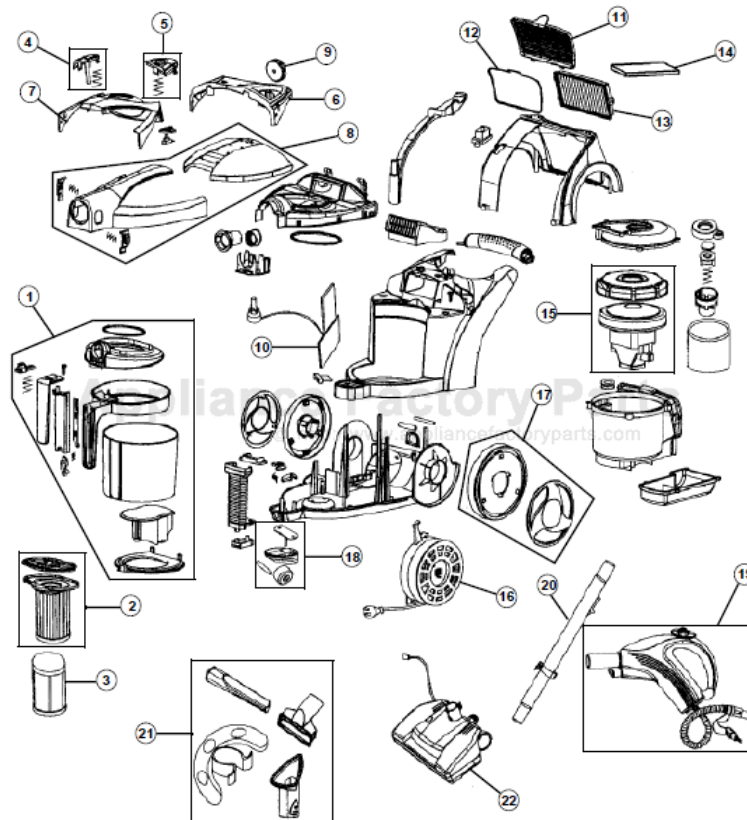

This Owner's Manual is provided and hosted by Appliance Factory Parts.

Royal 082750CA Owner's Manual

[Shop genuine replacement parts for Royal 082750CA](#)

[Find Your Royal Vacuum Cleaner Parts - Select From 772 Models](#)

----- Manual continues below -----

ASSEMBLY SCHEMATIC

MODEL NO.

082750CA

PART LISTING

| Item | Part Number | Model's To Fit | Part Description |
|------|-------------|----------------|---------------------------------------|
| 1 | 2KJ1000000 | 082750CA | DIRT CUP ASSEMBLY |
| 2 | 1KJ2751000 | 082750CA | F21 - HEPA FILTER |
| 3 | 1KJ1103000 | 082750CA | FILTER CAGE |
| 4 | 1KJ1000000 | 082750CA | CORD REWIND PEDAL WITH SPRING |
| 5 | 1KJ1101000 | 082750CA | SWITCH PEDAL WITH SPRING |
| 6 | 1KJ1107000 | 082750CA | SWITCH COVER PLATE |
| 7 | 1KJ1106000 | 082750CA | SWITCH PLATE - COVER |
| 8 | 1KJ1108000 | 082750CA | TOP COVER |
| 9 | 1KJ1109000 | 082750CA | SPEED CONTROL KNOB |
| 10 | 2KJ1109000 | 082750CA | PCB WITH WIRING |
| 11 | 1KJ1104000 | 082750CA | EXHAUST COVER |
| 12 | 1KJ1110000 | 082750CA | EXHAUST GASKET |
| 13 | 1KJ1105000 | 082750CA | EXHAUST FILTER FRAME |
| 14 | 1KJ2752000 | 082750CA | EXHAUST FOAM FILTER |
| 15 | 2KJ1101000 | 082750CA | MOTOR ASSEMBLY |
| 16 | 2KJ1102000 | 082750CA | CORD REWIND ASSEMBLY |
| 17 | 2KJ1103000 | 082750CA | WHEEL WITH HUBCAP |
| 18 | 2KJ1104000 | 082750CA | FRONT SWIVEL WHEEL |
| 19 | 2KJ1108000 | 082750CA | ELECTRIFIED HOSE ASSEMBLY WITH HANDLE |
| 20 | 2KJ1107000 | 082750CA | EXTENSION WAND |
| 21 | 2KJ1106000 | 082750CA | UPHOLSTERY TOOL KIT |
| 22 | 2KJ1105000 | 082750CA | POWER NOZZLE |

MODEL NO.

082750CA