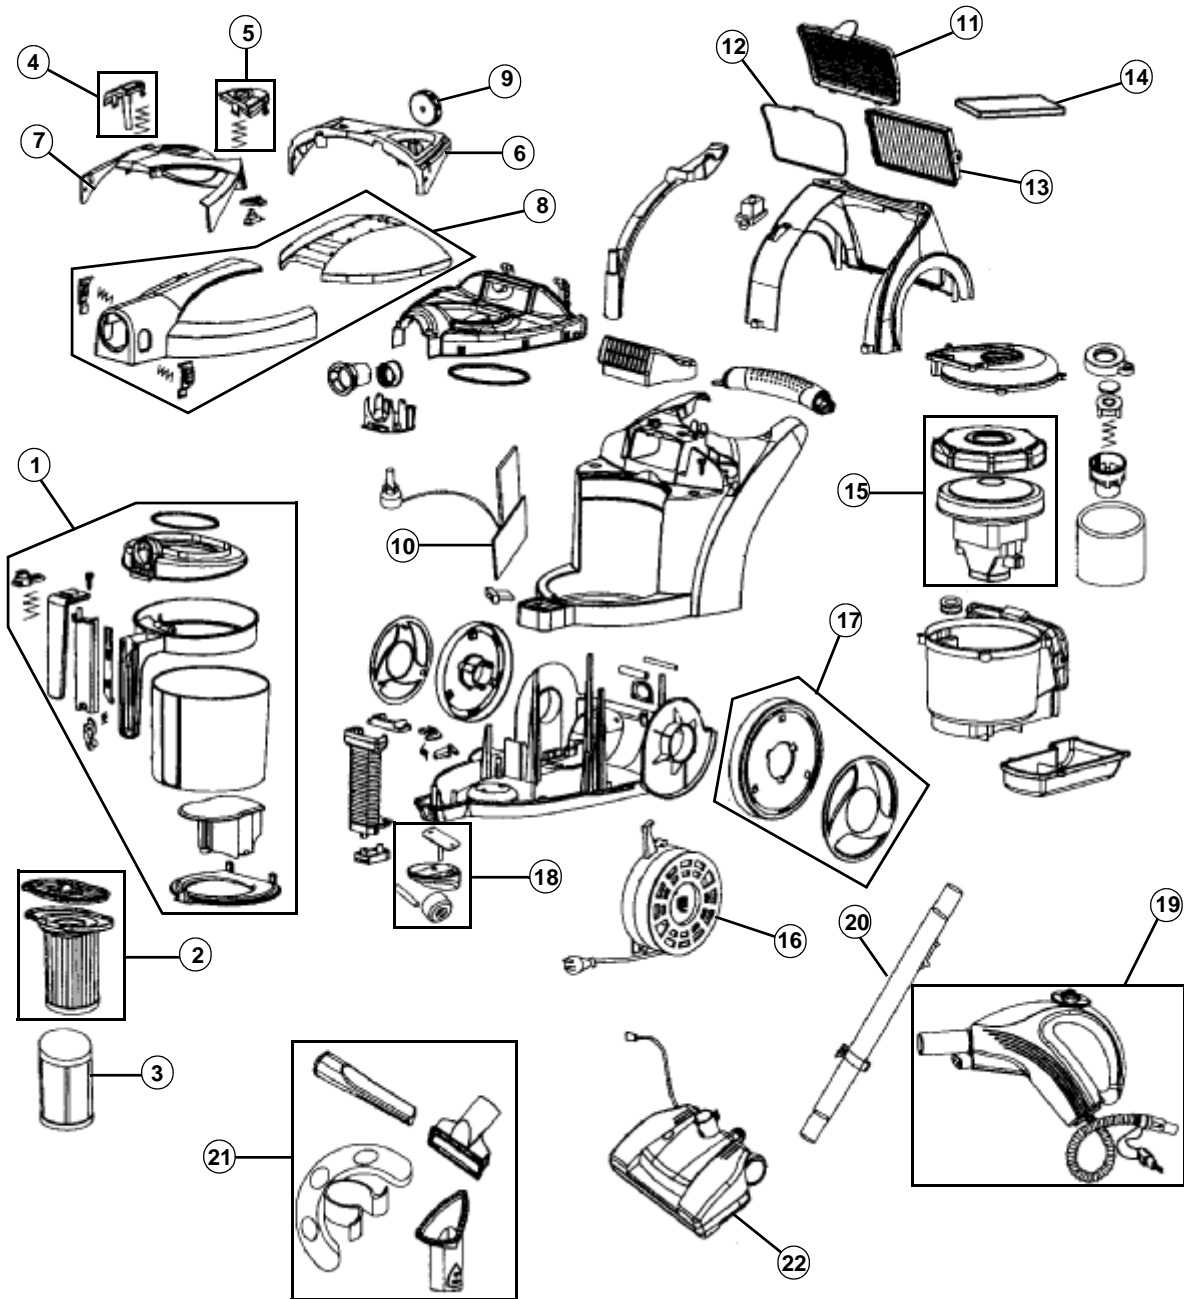

This Owner's Manual is provided and hosted by Appliance Factory Parts.

Royal 082750CA Owner's Manual

[Shop genuine replacement parts for Royal 082750CA](#)

[Find Your Royal Vacuum Cleaner Parts - Select From 772 Models](#)

----- Manual continues below -----

ASSEMBLY SCHEMATIC

MODEL NO.

082750CA

PART LISTING

| Item | Part Number | Model's To Fit | Part Description |
|------|-------------|----------------|---------------------------------------|
| 1 | 2KJ1000000 | 082750CA | DIRT CUP ASSEMBLY |
| 2 | 1KJ2751000 | 082750CA | F21 - HEPA FILTER |
| 3 | 1KJ1103000 | 082750CA | FILTER CAGE |
| 4 | 1KJ1000000 | 082750CA | CORD REWIND PEDAL WITH SPRING |
| 5 | 1KJ1101000 | 082750CA | SWITCH PEDAL WITH SPRING |
| 6 | 1KJ1107000 | 082750CA | SWITCH COVER PLATE |
| 7 | 1KJ1106000 | 082750CA | SWITCH PLATE - COVER |
| 8 | 1KJ1108000 | 082750CA | TOP COVER |
| 9 | 1KJ1109000 | 082750CA | SPEED CONTROL KNOB |
| 10 | 2KJ1109000 | 082750CA | PCB WITH WIRING |
| 11 | 1KJ1104000 | 082750CA | EXHAUST COVER |
| 12 | 1KJ1110000 | 082750CA | EXHAUST GASKET |
| 13 | 1KJ1105000 | 082750CA | EXHAUST FILTER FRAME |
| 14 | 1KJ2752000 | 082750CA | EXHAUST FOAM FILTER |
| 15 | 2KJ1101000 | 082750CA | MOTOR ASSEMBLY |
| 16 | 2KJ1102000 | 082750CA | CORD REWIND ASSEMBLY |
| 17 | 2KJ1103000 | 082750CA | WHEEL WITH HUBCAP |
| 18 | 2KJ1104000 | 082750CA | FRONT SWIVEL WHEEL |
| 19 | 2KJ1108000 | 082750CA | ELECTRIFIED HOSE ASSEMBLY WITH HANDLE |
| 20 | 2KJ1107000 | 082750CA | EXTENSION WAND |
| 21 | 2KJ1106000 | 082750CA | UPHOLSTERY TOOL KIT |
| 22 | 2KJ1105000 | 082750CA | POWER NOZZLE |

MODEL NO.

082750CA