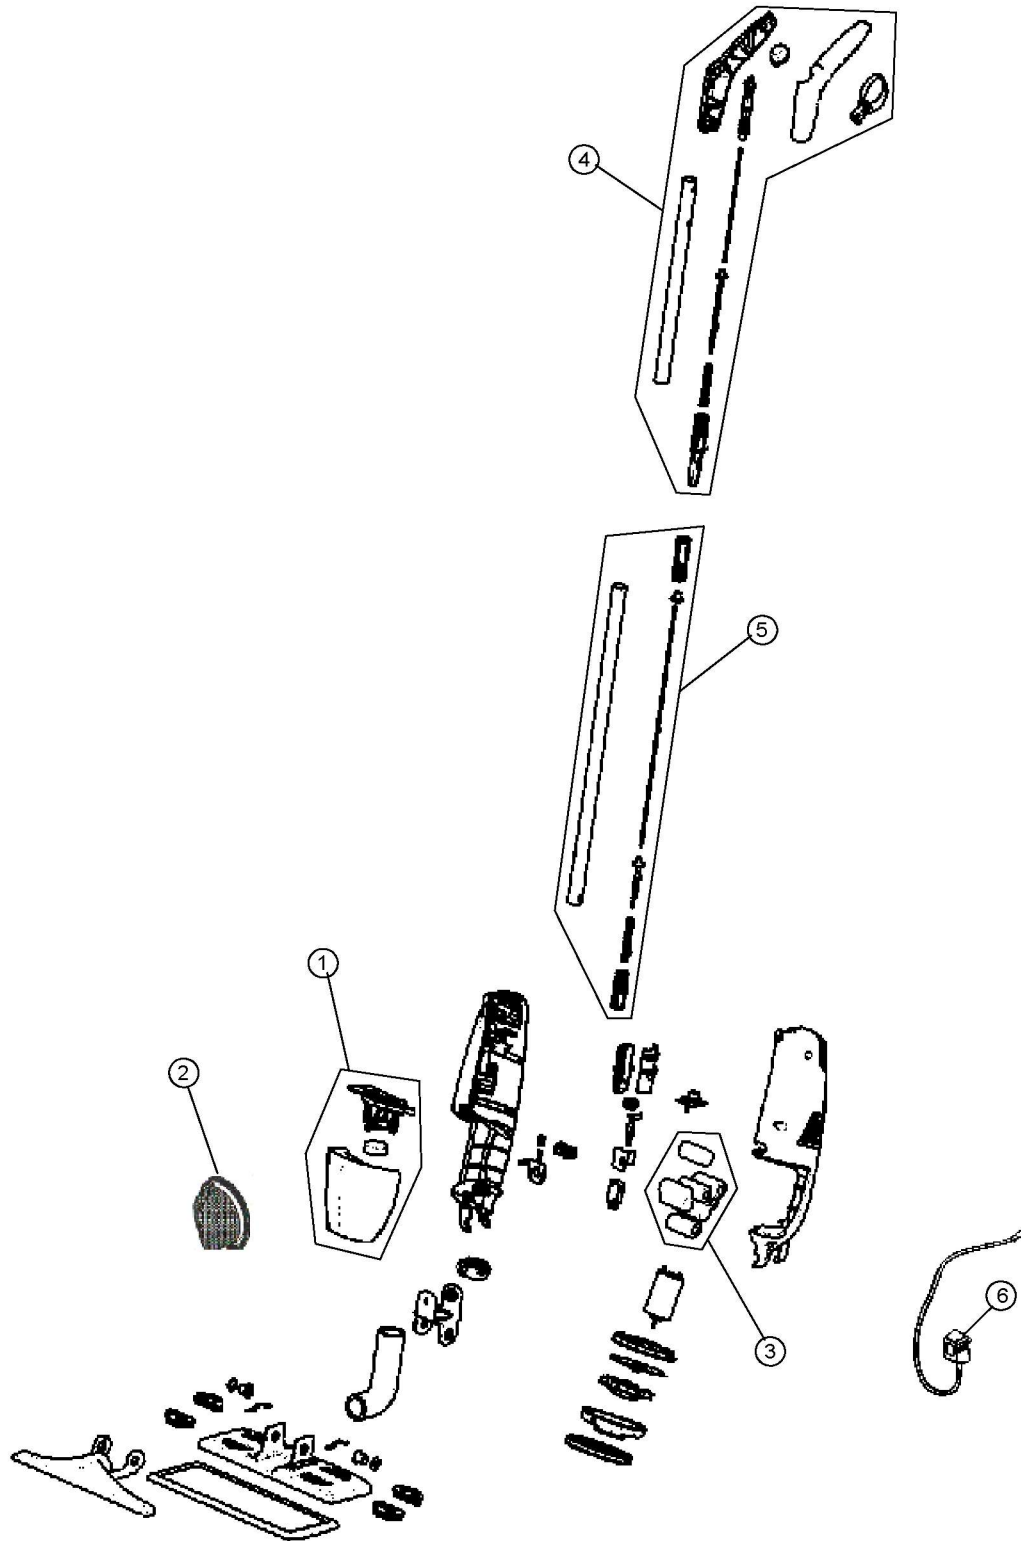

Dirt Devil

Sweeper Vac™

Model No.
083000

11

Model No.
083000

Item	Part Number	Models To Fit	Part Description
1	2SG1500H00	083000	DIRT CUP ASSEMBLY
2	3SG1550001	083000	FILTER ASSEMBLY
3	2SG1400600	083000	BATTERY PACK ASSEMBLY
4	2SG1000BK0	083000 series A	UPPER HANDLE ASSEMBLY
**	2SG2000BK0	083000 series B	UPPER HANDLE ASSEMBLY
5	2SG1100000	083000	LOWER HANDLE ASSEMBLY
6	1SG1700000	083000	CHARGER
	1SG1845000	083000	SWIFFER PAD 8 PACK
	1SW8850000	083000	SWIFFER STARTER KIT
	3SW3200001	083000	SWIFFER PAD 32 PACK

** The B series handle has been updated with a new push/push on-off switch which allows the sweeper to stay on with out holding in the button. There will be some "Rev A" models that have the new feature on it as well. These units are marked with a date code (just inside the dirt cup area) of L3197.