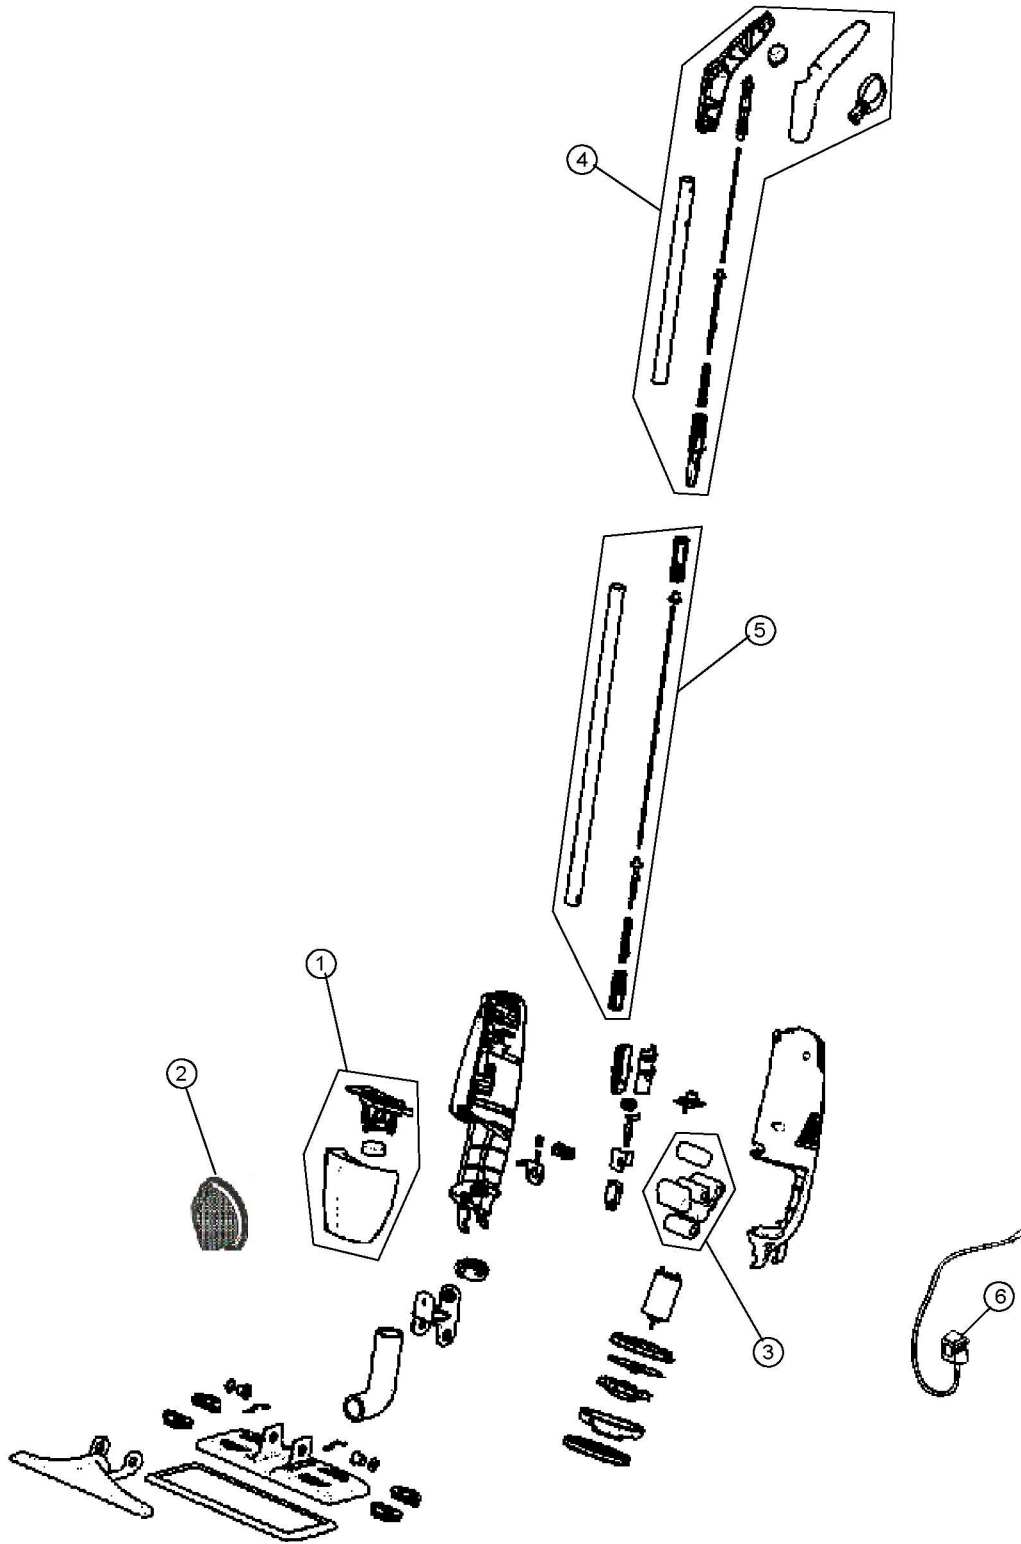

This Owner's Manual is provided and hosted by [Appliance Factory Parts](#).

Royal 083000 Owner's Manual

[Shop genuine replacement parts for Royal 083000](#)

[Find Your Royal Vacuum Cleaner Parts - Select From 772 Models](#)

----- Manual continues below -----

Dirt Devil

Sweeper Vac™

Model No.
083000

Model No.
083000

Item	Part Number	Models To Fit	Part Description
1	2SG1500H00	083000	DIRT CUP ASSEMBLY
2	3SG1550001	083000	FILTER ASSEMBLY
3	2SG1400600	083000	BATTERY PACK ASSEMBLY
4	2SG1000BK0	083000 series A	UPPER HANDLE ASSEMBLY
**	2SG2000BK0	083000 series B	UPPER HANDLE ASSEMBLY
5	2SG1100000	083000	LOWER HANDLE ASSEMBLY
6	1SG1700000	083000	CHARGER
	1SG1845000	083000	SWIFFER PAD 8 PACK
	1SW8850000	083000	SWIFFER STARTER KIT
	3SW3200001	083000	SWIFFER PAD 32 PACK

** The B series handle has been updated with a new push/push on-off switch which allows the sweeper to stay on with out holding in the button. There will be some "Rev A" models that have the new feature on it as well. These units are marked with a date code (just inside the dirt cup area) of L3197.