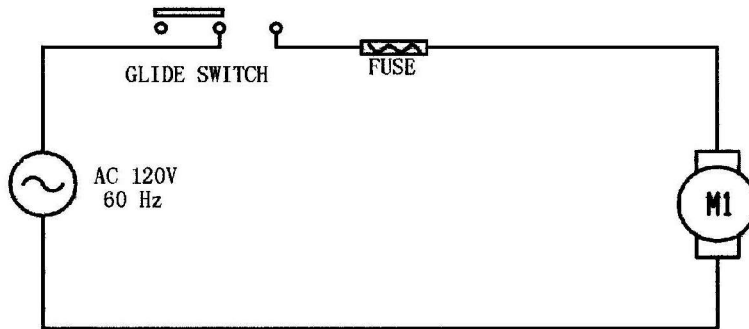

SWIFT STICK™

Versa
POWER

STICK
VAC

083405
083450
083460

SWIFT STICK™

Versa
POWER

STICK
VAC

Item	Part Number	Model's To Fit	Part Description
1	2SV1102000	083405	F-25 FILTER ASSEMBLY
	2834221000	083450, 083460	FILTER ASSEMBLY
2	2SV1104000	083405	HANDLE ASSEMBLY
	2834222000	083450, 083460	HANDLE ASSEMBLY
3	2SV1101000	083405	NOZZLE ASSEMBLY
	2834223000	083450, 083460	NOZZLE ASSEMBLY
4	1SV1102000	083405	CREVICE TOOL
	1834291000	083450, 083460	CREVICE TOOL
5	1834292000	083450, 083460	FLOOR BRUSH
6	1SV1101000	083405	DIRT CUP
7	1SV1103000	083405	TOOL CLIP

083405
083450
083460

SWIFT STICK™

STICK
VAC

Versa
POWER

WIRING SCHEMATIC

MODEL NO.

083405

083450