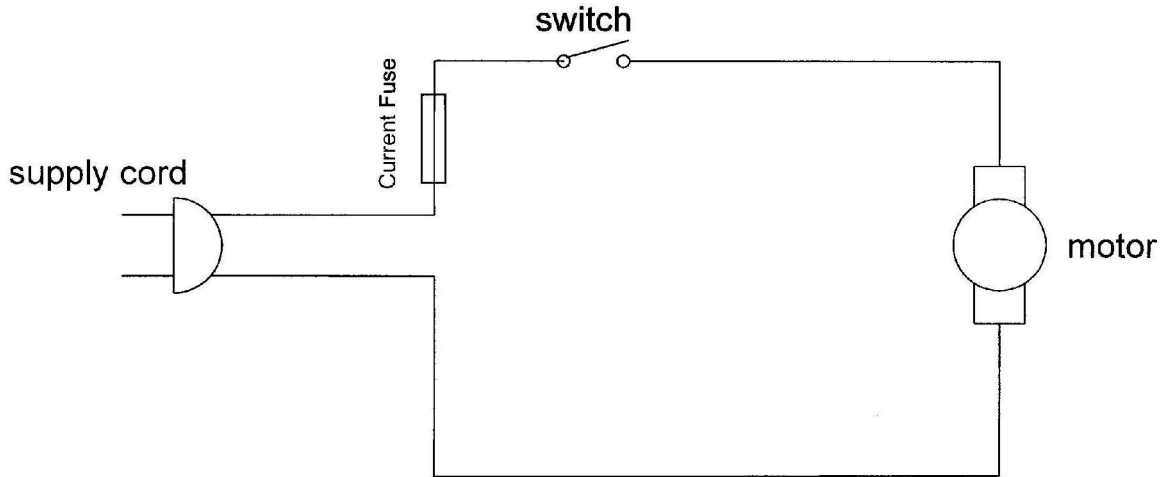

SWIFT STICK™

Versa
POWER

STICK
VAC

083405
083450
083460

SWIFT STICK™

Versa
POWER

STICK
VAC

Item	Part Number	Model's To Fit	Part Description
1	2SV1102000	083405	F-25 FILTER ASSEMBLY
	2834221000	083450, 083460	FILTER ASSEMBLY
2	2SV1104000	083405	HANDLE ASSEMBLY
	2834222000	083450, 083460	HANDLE ASSEMBLY
3	2SV1101000	083405	NOZZLE ASSEMBLY
	2834223000	083450, 083460	NOZZLE ASSEMBLY
4	1SV1102000	083405	CREVICE TOOL
	1834291000	083450, 083460	CREVICE TOOL
5	1834292000	083450, 083460	FLOOR BRUSH
6	1SV1101000	083405	DIRT CUP
7	1SV1103000	083405	TOOL CLIP

083405
083450
083460

SWIFT STICK™

STICK
VAC

Versa
POWER

WIRING SCHEMATIC

MODEL NO.

083405

083450