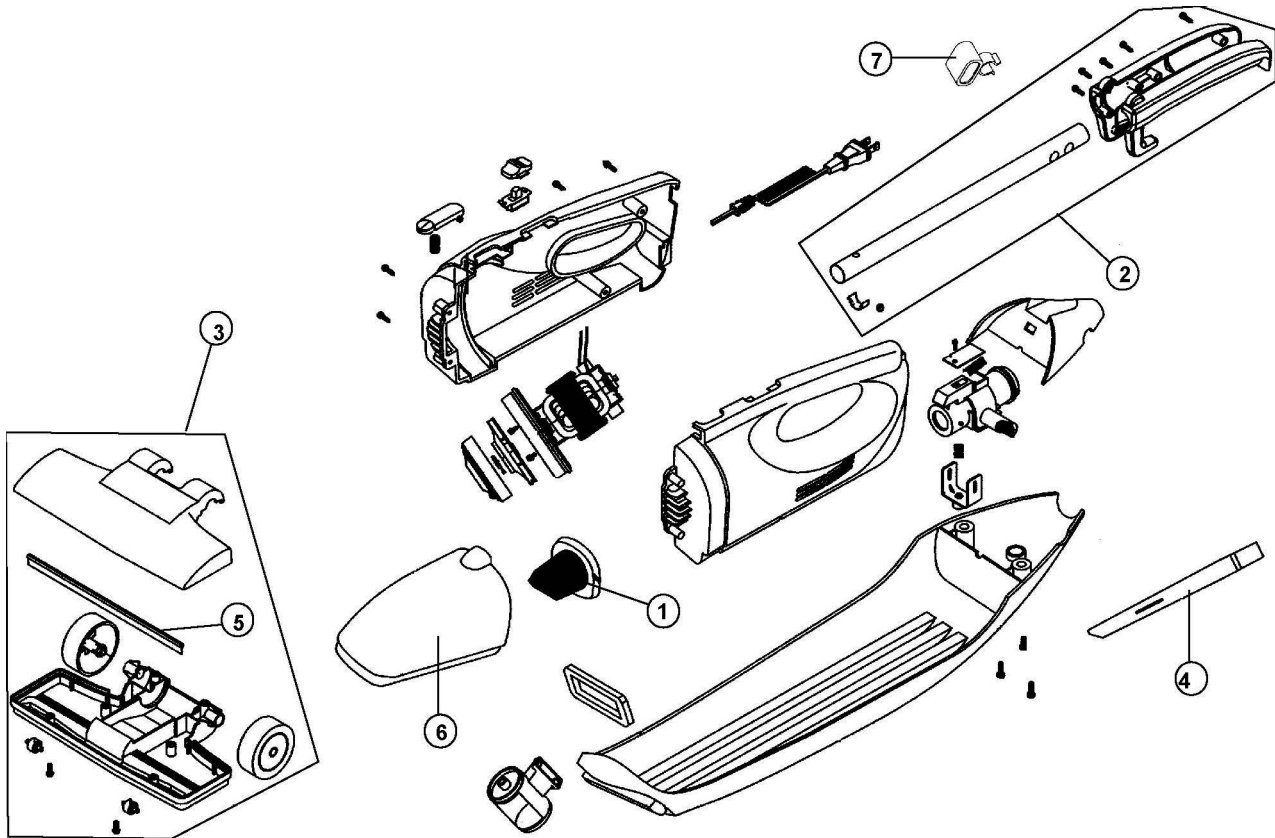

----- Manual continues below -----

SWIFT STICK™

Versa
POWER

STICK VAC

083405

083450

083460

SWIFT STICK™

Versa
POWER

STICK
VAC

Item	Part Number	Model's To Fit	Part Description
1	2SV1102000	083405	F-25 FILTER ASSEMBLY
	2834221000	083450, 083460	FILTER ASSEMBLY
2	2SV1104000	083405	HANDLE ASSEMBLY
	2834222000	083450, 083460	HANDLE ASSEMBLY
3	2SV1101000	083405	NOZZLE ASSEMBLY
	2834223000	083450, 083460	NOZZLE ASSEMBLY
4	1SV1102000	083405	CREVICE TOOL
	1834291000	083450, 083460	CREVICE TOOL
5	1834292000	083450, 083460	FLOOR BRUSH
6	1SV1101000	083405	DIRT CUP
7	1SV1103000	083405	TOOL CLIP