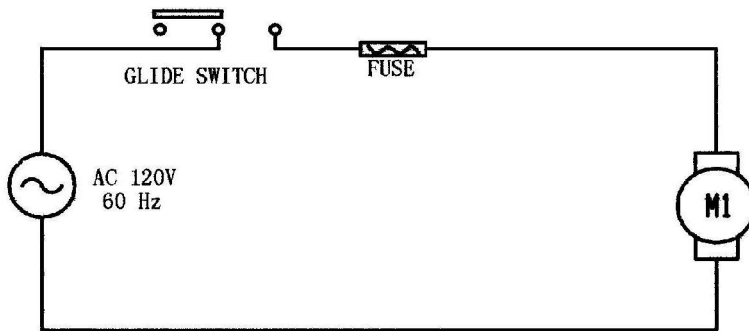

SWIFT STICK™

Versa
POWER

STICK
VAC

WIRING SCHEMATIC

MODEL NO.

083405

083450

083460