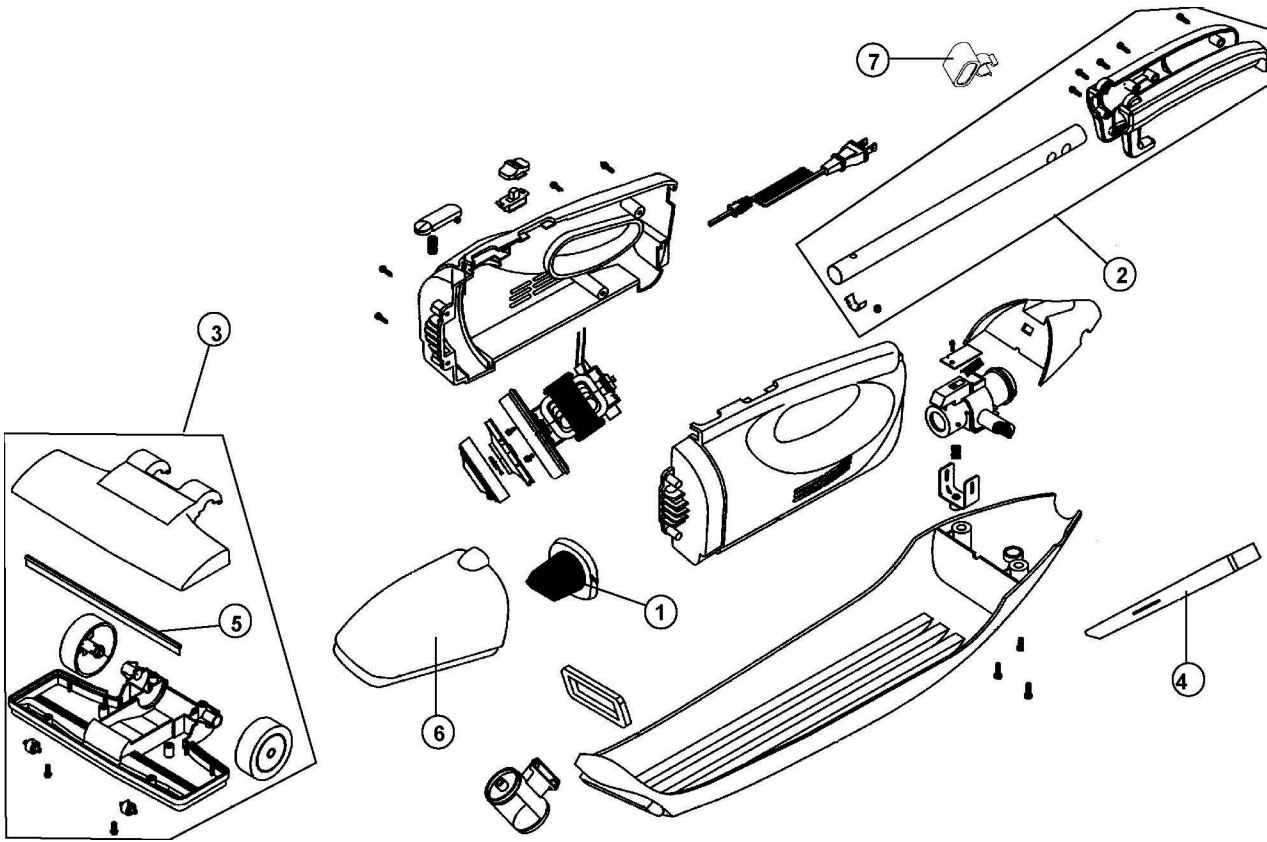

SWIFT STICK™

Versa
POWER

STICK
VAC

083405
083450
083460

SWIFT STICK™

Versa
POWER

STICK
VAC

Item	Part Number	Model's To Fit	Part Description
1	2SV1102000	083405	F-25 FILTER ASSEMBLY
	2834221000	083450, 083460	FILTER ASSEMBLY
2	2SV1104000	083405	HANDLE ASSEMBLY
	2834222000	083450, 083460	HANDLE ASSEMBLY
3	2SV1101000	083405	NOZZLE ASSEMBLY
	2834223000	083450, 083460	NOZZLE ASSEMBLY
4	1SV1102000	083405	CREVICE TOOL
	1834291000	083450, 083460	CREVICE TOOL
5	1834292000	083450, 083460	FLOOR BRUSH
6	1SV1101000	083405	DIRT CUP
7	1SV1103000	083405	TOOL CLIP

083405
083450
083460

SWIFT STICK™

STICK
VAC

Versa
POWER

WIRING SCHEMATIC

MODEL NO.

083405

083450