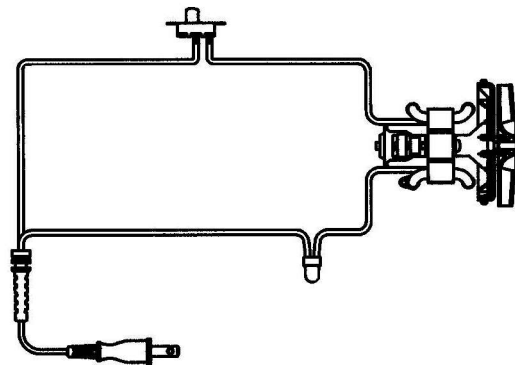

SWIFT STICK™

Versa
POWER

STICK
VAC

WIRING SCHEMATIC

MODEL NO.

083405

083450

083460