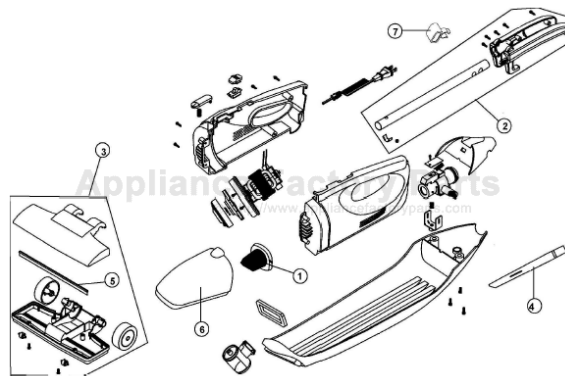

This Owner's Manual is provided and hosted by [Appliance Factory Parts](#).

Royal 083405 Owner's Manual

[Shop genuine replacement parts for Royal 083405](#)

[Find Your Royal Vacuum Cleaner Parts - Select From 772 Models](#)

----- Manual continues below -----

SWIFT STICK™

Versa
POWER

STICK VAC

083405

083450

083460

SWIFT STICK™

Versa
POWER

STICK
VAC

Item	Part Number	Model's To Fit	Part Description
1	2SV1102000	083405	F-25 FILTER ASSEMBLY
	2834221000	083450, 083460	FILTER ASSEMBLY
2	2SV1104000	083405	HANDLE ASSEMBLY
	2834222000	083450, 083460	HANDLE ASSEMBLY
3	2SV1101000	083405	NOZZLE ASSEMBLY
	2834223000	083450, 083460	NOZZLE ASSEMBLY
4	1SV1102000	083405	CREVICE TOOL
	1834291000	083450, 083460	CREVICE TOOL
5	1834292000	083450, 083460	FLOOR BRUSH
6	1SV1101000	083405	DIRT CUP
7	1SV1103000	083405	TOOL CLIP