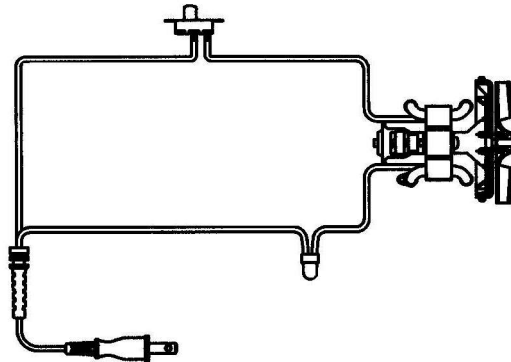

SWIFT STICK™

Versa
POWER

STICK
VAC

083405
083450
083460

SWIFT STICK™

Versa
POWER

STICK
VAC

Item	Part Number	Model's To Fit	Part Description
1	2SV1102000	083405	F-25 FILTER ASSEMBLY
	2834221000	083450, 083460	FILTER ASSEMBLY
2	2SV1104000	083405	HANDLE ASSEMBLY
	2834222000	083450, 083460	HANDLE ASSEMBLY
3	2SV1101000	083405	NOZZLE ASSEMBLY
	2834223000	083450, 083460	NOZZLE ASSEMBLY
4	1SV1102000	083405	CREVICE TOOL
	1834291000	083450, 083460	CREVICE TOOL
5	1834292000	083450, 083460	FLOOR BRUSH
6	1SV1101000	083405	DIRT CUP
7	1SV1103000	083405	TOOL CLIP

083405
083450
083460

SWIFT STICK™

STICK
VAC

Versa
POWER

WIRING SCHEMATIC

MODEL NO.

083405

083450