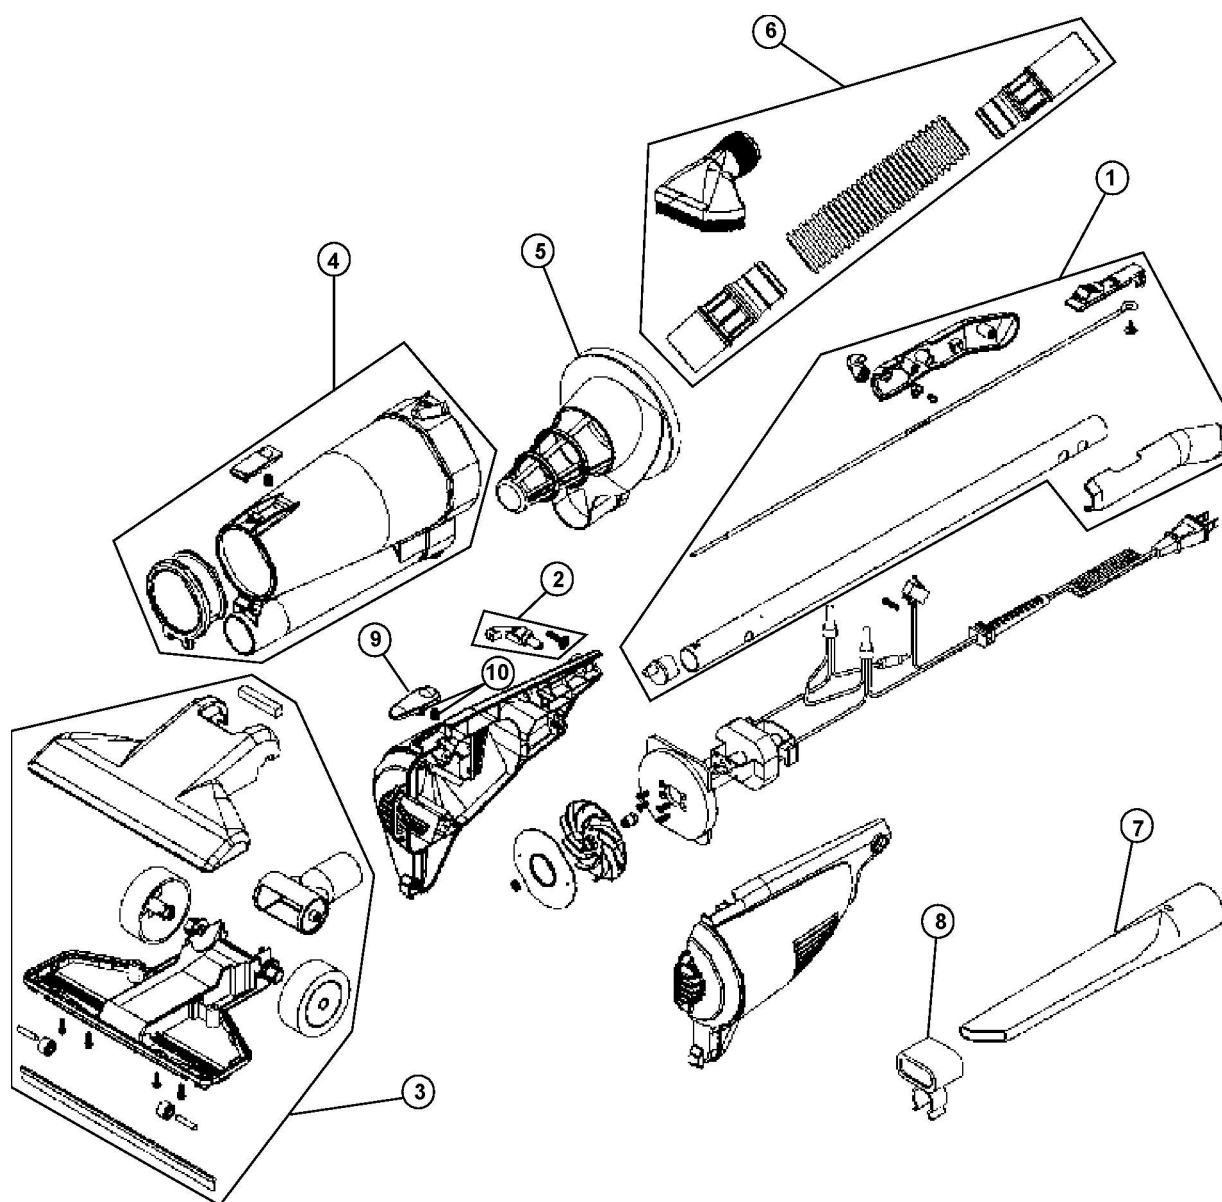

# Royal 083410 Owner's Manual

[Shop genuine replacement parts for Royal 083410](#)

[Find Your Royal Vacuum Cleaner Parts - Select From 772 Models](#)

----- Manual continues below -----

# Dirt Devil

SWIFF STICK

Model No.

083410

083410B

Item	Part Number	Model's To Fit	Part Description
1	2SQ0200000	083410, 083410B	HANDLE ASSEMBLY
2	2SQ0100000	083410, 083410B	LOWER CORD HOOK / HANDLE SCREW
3	2SQ0300000	083410, 083410B	NOZZLE ASSEMBLY
4	2SQ0105000	083410, 083410B	DIRT CUP ASSEMBLY
5	2SQ0950000	083410, 083410B	FILTER ASSEMBLY
6	2SQ0400000	083410, 083410B	HOSE & DUST BRUSH ASSEMBLY
7	1SQ0430600	083410, 083410B	CREVICE TOOL
8	1SQ0435600	083410, 083410B	CREVICE TOOL HOLDER
9	1SQ0120000	083410, 083410B	RELEASE BUTTON
10	1SQ0125000	083410, 083410B	RELEASE BUTTON SPRING