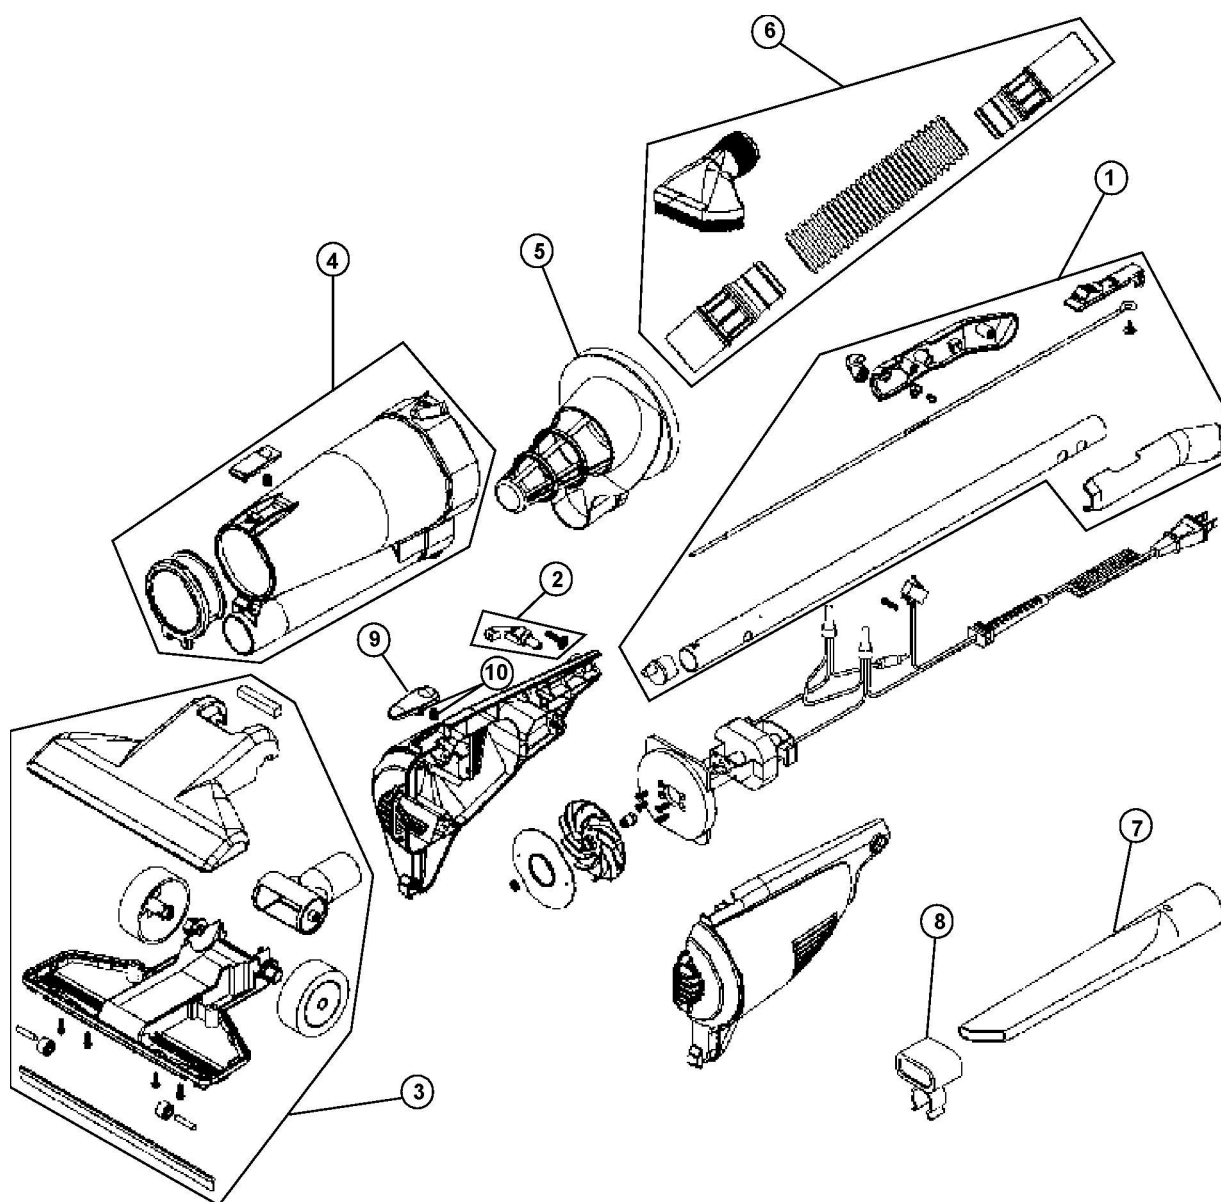

# Royal 083410B Owner's Manual

[Shop genuine replacement parts for Royal 083410B](#)

[Find Your Royal Vacuum Cleaner Parts - Select From 772 Models](#)

----- Manual continues below -----

# Dirt Devil

SWIFF STICK

Model No.

083410

083410B

Item	Part Number	Model's To Fit	Part Description
1	2SQ0200000	083410, 083410B	HANDLE ASSEMBLY
2	2SQ0100000	083410, 083410B	LOWER CORD HOOK / HANDLE SCREW
3	2SQ0300000	083410, 083410B	NOZZLE ASSEMBLY
4	2SQ0105000	083410, 083410B	DIRT CUP ASSEMBLY
5	2SQ0950000	083410, 083410B	FILTER ASSEMBLY
6	2SQ0400000	083410, 083410B	HOSE & DUST BRUSH ASSEMBLY
7	1SQ0430600	083410, 083410B	CREVICE TOOL
8	1SQ0435600	083410, 083410B	CREVICE TOOL HOLDER
9	1SQ0120000	083410, 083410B	RELEASE BUTTON
10	1SQ0125000	083410, 083410B	RELEASE BUTTON SPRING