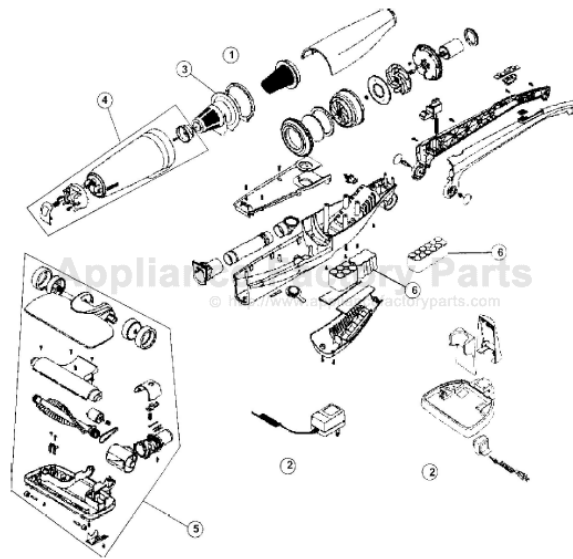

This Owner's Manual is provided and hosted by [Appliance Factory Parts](#).

Royal 083415 Owner's Manual

[Shop genuine replacement parts for Royal 083415](#)

[Find Your Royal Vacuum Cleaner Parts - Select From 772 Models](#)

----- Manual continues below -----

MODEL NO.

083414
083415VX
083472
083472F
HDS400

| Item | Part Number | Model's To Fit | Part Description |
|------|-------------|---|-----------------------|
| 1 | 2S10880000 | 083414, 083415VX, 083472, 083472F, HDS400 | FILTER ASSEMBLY |
| 2 | 2SI0341000 | 083414, 083415VX, HDS400 | 14.4 CHARGER ASSEMBLY |
| | 2SI0347000 | 083472 | 7.2 CHARGER ASSEMBLY |
| | 2SI0992000 | 083472F - SEE NOTES | 7.2 CHARGER ASSEMBLY |
| 3 | 1S10880000 | 083414, 083415VX, 083472, 083472F, HDS400 | FILTER ADAPTOR |
| 4 | 2SI0200000 | 083414, 083415VX, 083472, 083472F, HDS400 | DIRT CUP ASSEMBLY |
| 5 | 2SI0034100 | 083414, HDS400 | NOZZLE ASSEMBLY |
| | | 083415VX | NOZZLE ASSEMBLY |
| | 2SI0201000 | 083472 | NOZZLE ASSEMBLY |
| | | 083472F | NOZZLE ASSEMBLY |
| 6 | 2S18341000 | 083414, 083415VX, HDS400 | BATTERY ASSEMBLY |
| | 2S18347000 | 083472, 083472F | BATTERY ASSEMBLY |

***NOTE:** THE **083472F** WAS A SPECIAL MADE BONUS UNIT. THE CHARGER IS NOT AVAILABLE FOR THIS UNIT. IF A CHARGER IS IN NEED OF A WARRANTY REPLACEMENT, YOU WILL NEED TO ORDER A COMPLETE REPLACEMENT UNIT OF 083472 AS THERE ARE NO SERVICE PARTS AVAILABLE FOR THE 083472F. THE 083472 CHARGER OF 2SI0347000 WILL NOT INTERCHANGE.

To convert a Royal/Dirt Devil part # to an ESSCO part #,
Drop the first digit, the last 3 & add "RO-" to the beginning.
i.e. 1-232213-000 becomes RO-232213