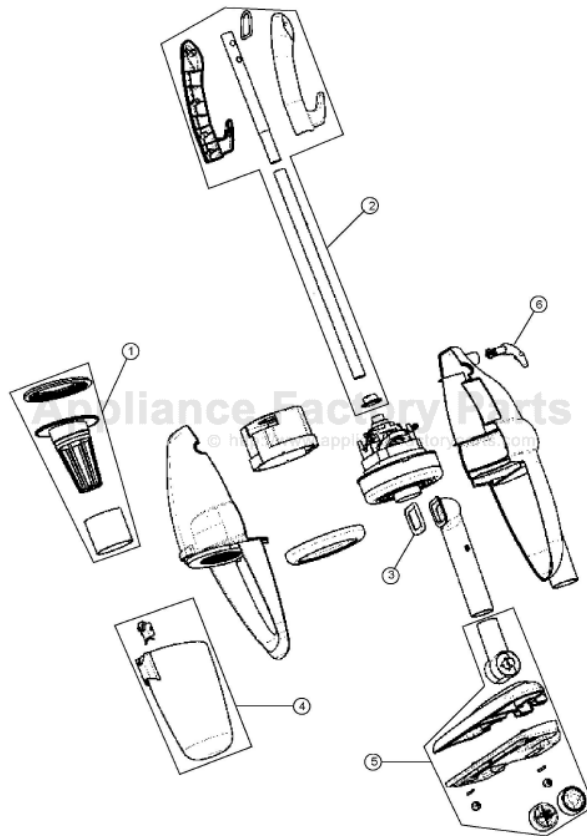

This Owner's Manual is provided and hosted by [Appliance Factory Parts](#).

Royal 083975 Owner's Manual

[Shop genuine replacement parts for Royal 083975](#)

[Find Your Royal Vacuum Cleaner Parts - Select From 772 Models](#)

----- Manual continues below -----

Dirt Devil

POWERSTICK

Model No.

083975

084100

084105

POWERSTICK

Model No.

083975

084100

084105

Item	Part Number	Model's To Fit	Part Description		
1	3SF0400001	083975,084100, 084105	FILTER ASSEMBLY		
2	2SF1000000	084100,084105	HANDLE ASSEMBLY		
	2SJ1000000	083975	HANDLE ASSEMBLY		
3	1SF1115000	083975,084100, 084105	DIRT TUBE ELBOW GASKET		
4	2SF1300	084100	DIRT CUP ASSEMBLY		
	2SF1300	084105	DIRT CUP ASSEMBLY		
	2SJ1300	083975	DIRT CUP ASSEMBLY		
5	2SF1405000	084100,084105	FLOOR TOOL NOZZLE ASSEMBLY		
	2SJ1400000	083975	FLOOR TOOL NOZZLE ASSEMBLY		
6	1SF1125000	083975,084100, 084105	CORD HOOK		
7	2SFA150000	083975,084100, 084105	FILTER ADAPTOR		