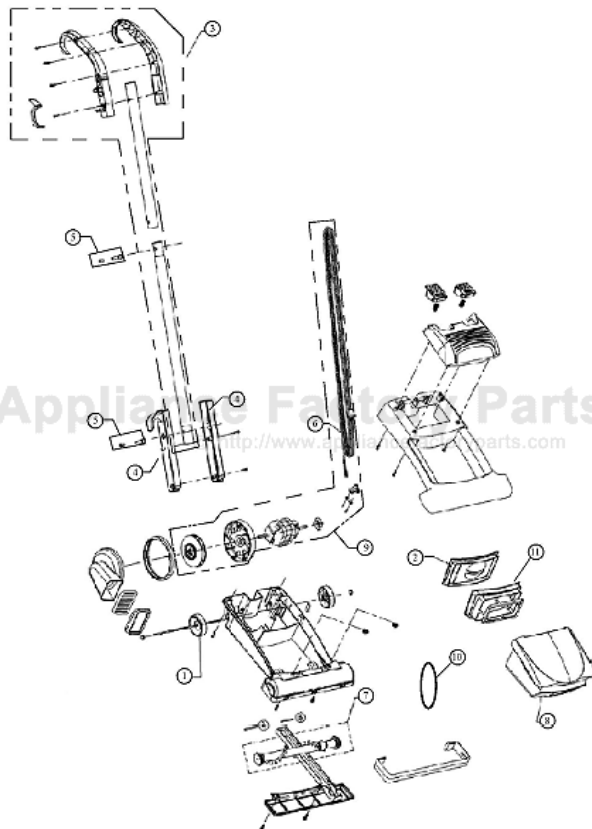

This Owner's Manual is provided and hosted by [Appliance Factory Parts](#).

Royal 084000 Owner's Manual

[Shop genuine replacement parts for Royal 084000](#)

[Find Your Royal Vacuum Cleaner Parts - Select From 772 Models](#)

----- Manual continues below -----

Part Listing / Price List

Model No.
084000

Item	Part Number	Model's To Fit	Part Description	Net Cost	List Cost
1	1400445600	084000	REAR WHEEL	N.L.A.	N.L.A.
2	1400715600	084000	FILTER FRAME HOLDER	N.L.A.	N.L.A.
3	2400101000	084000	COMPLETE HANDLE ASSY UPPER & LOWER	N.L.A.	N.L.A.
4	2400140600	084000	PIVOT HANDLE ASSY	N.L.A.	N.L.A.
5	2400146000	084000	PIPE LOCKNUT ASSY	N.L.A.	N.L.A.
6	2400235600	084000	CORD & PLUG ASSY 20'	N.L.A.	N.L.A.
7	2400501000	084000	BRUSH ASSY		
8	2400800000	084000	DUST CUP ASSY	N.L.A.	N.L.A.
9	9400236000	084000	MOTOR/FAN/CORD/SWITCH ASSY		
10	3400615001	084000	STYLE 7 BELT / 2 PACK		
11	3400700001	084000	DUST CUP FILTER 2 PK		