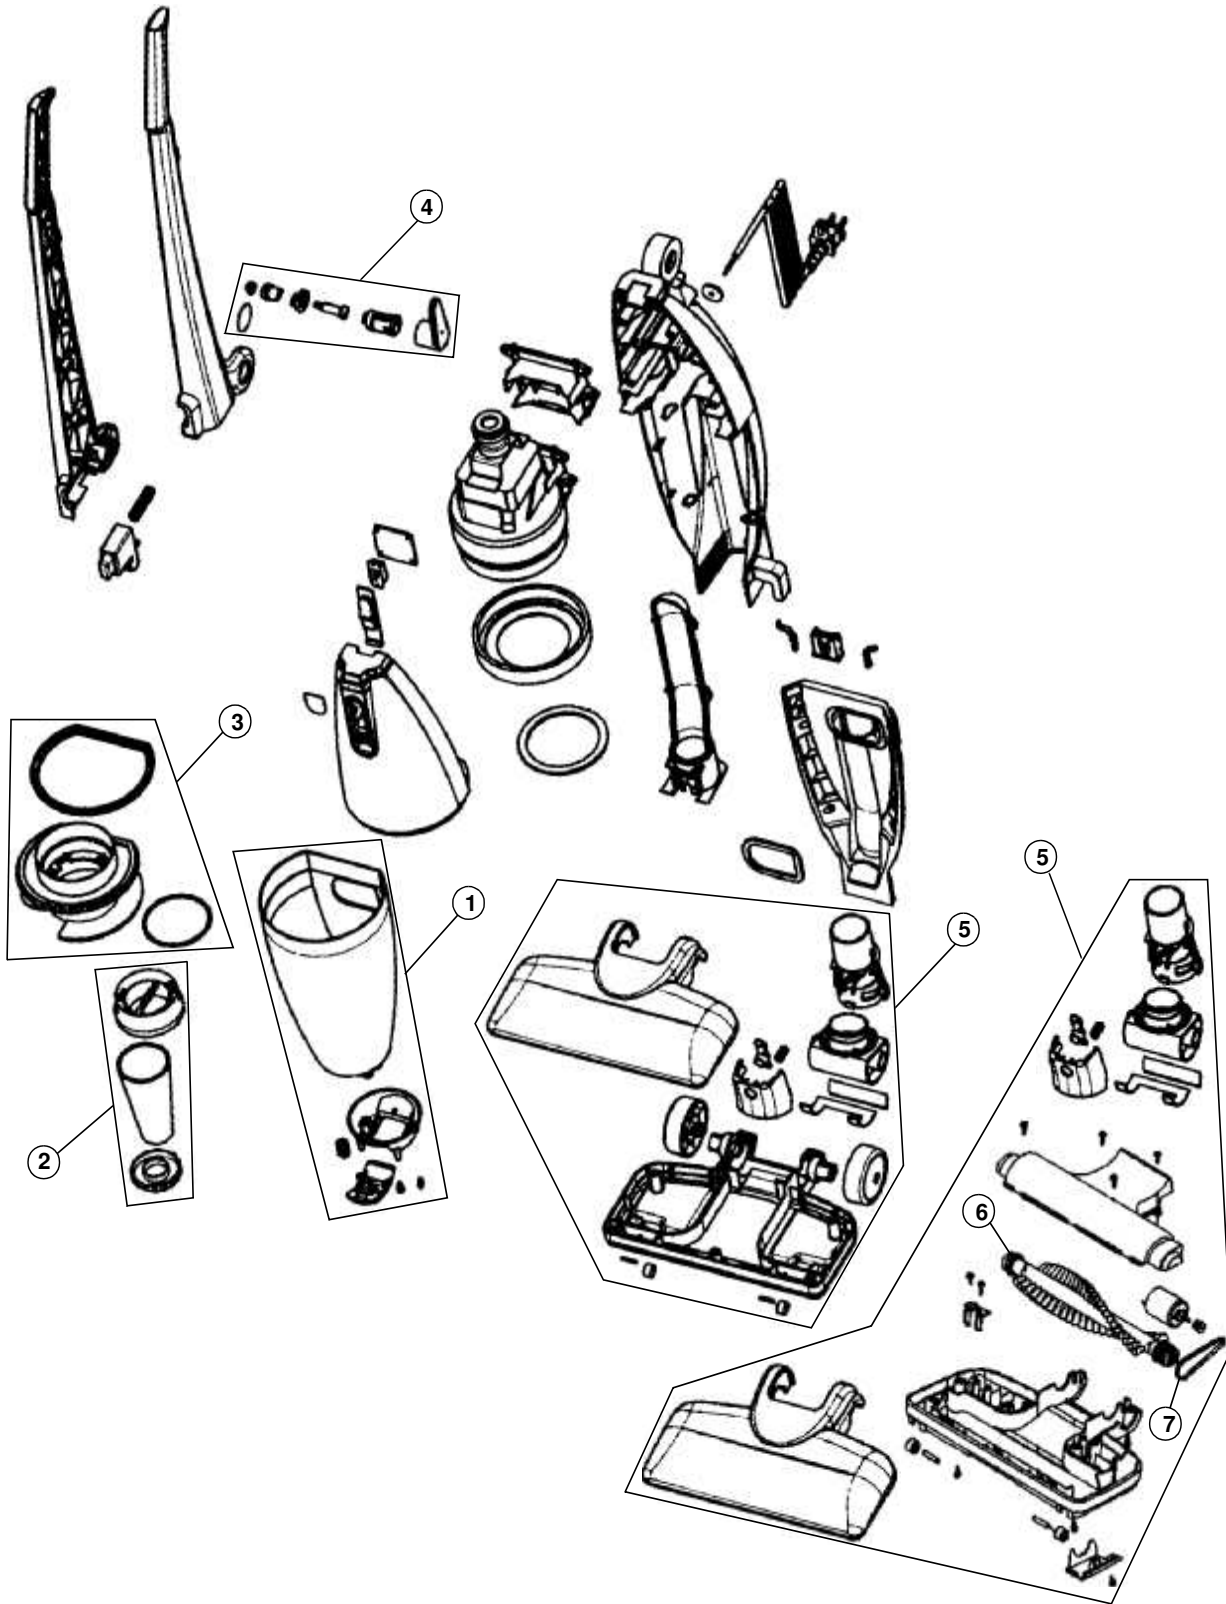

This Owner's Manual is provided and hosted by [Appliance Factory Parts](http://www.appliancefactoryparts.com).

Royal 084300 Owner's Manual

[Shop genuine replacement parts for Royal 084300](#)

[Find Your Royal Vacuum Cleaner Parts - Select From 772 Models](#)

----- Manual continues below -----

ASSEMBLY SCHEMATIC

MODEL NO.

084200

084300

8

PART LISTING

MODEL No.

Item	Part Number	Model's To Fit	Part Description
1	RO-SP0200	084200, 084300	DIRT CUP ASSEMBLY
2	RO-SFA115	084200, 084300	F-2 / FILTER ASSEMBLY
3	RO-SP0425	084200, 084300	FILTER ADAPTOR ASSEMBLY
4	RO-SP0245	084200, 084300	CORD WRAP ASSEMBLY
5	RO-SP0305	084200	NOZZLE ASSEMBLY - STRAIGHT SUCTION
	RO-SP0306	084300	NOZZLE ASSEMBLY - POWER BRUSH
6	RO-SP0500	084300	BRUSH ROLL ASSEMBLY
7		084300	BELT