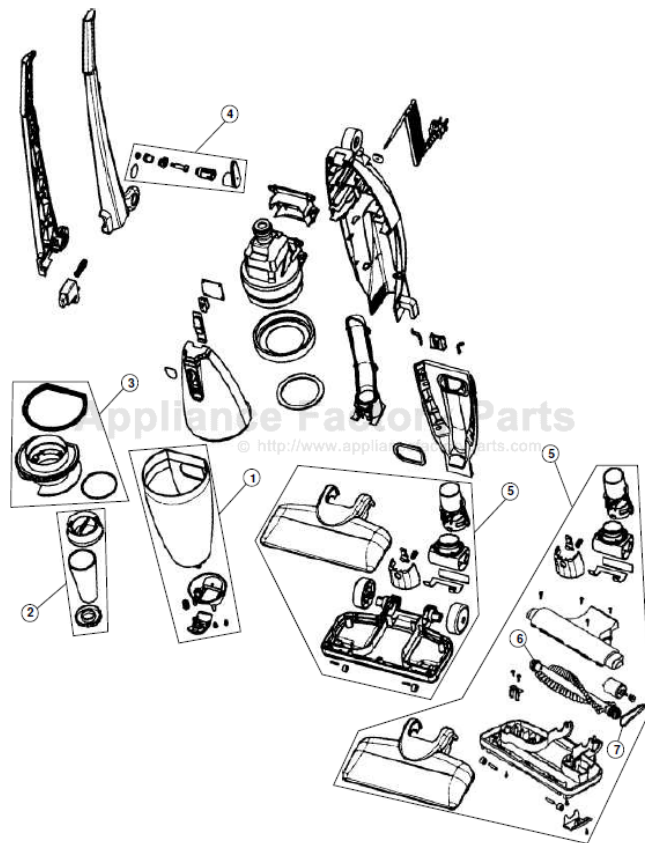

This Owner's Manual is provided and hosted by [Appliance Factory Parts](http://www.appliancefactoryparts.com).

Royal 084300 Owner's Manual

[Shop genuine replacement parts for Royal 084300](#)

[Find Your Royal Vacuum Cleaner Parts - Select From 772 Models](#)

----- Manual continues below -----

ASSEMBLY SCHEMATIC

MODEL NO.

084200

084300

8

PART LISTING

MODEL No.

Item	Part Number	Model's To Fit	Part Description
1	RO-SP0200	084200, 084300	DIRT CUP ASSEMBLY
2	RO-SFA115	084200, 084300	F-2 / FILTER ASSEMBLY
3	RO-SP0425	084200, 084300	FILTER ADAPTOR ASSEMBLY
4	RO-SP0245	084200, 084300	CORD WRAP ASSEMBLY
5	RO-SP0305	084200	NOZZLE ASSEMBLY - STRAIGHT SUCTION
	RO-SP0306	084300	NOZZLE ASSEMBLY - POWER BRUSH
6	RO-SP0500	084300	BRUSH ROLL ASSEMBLY
7		084300	BELT