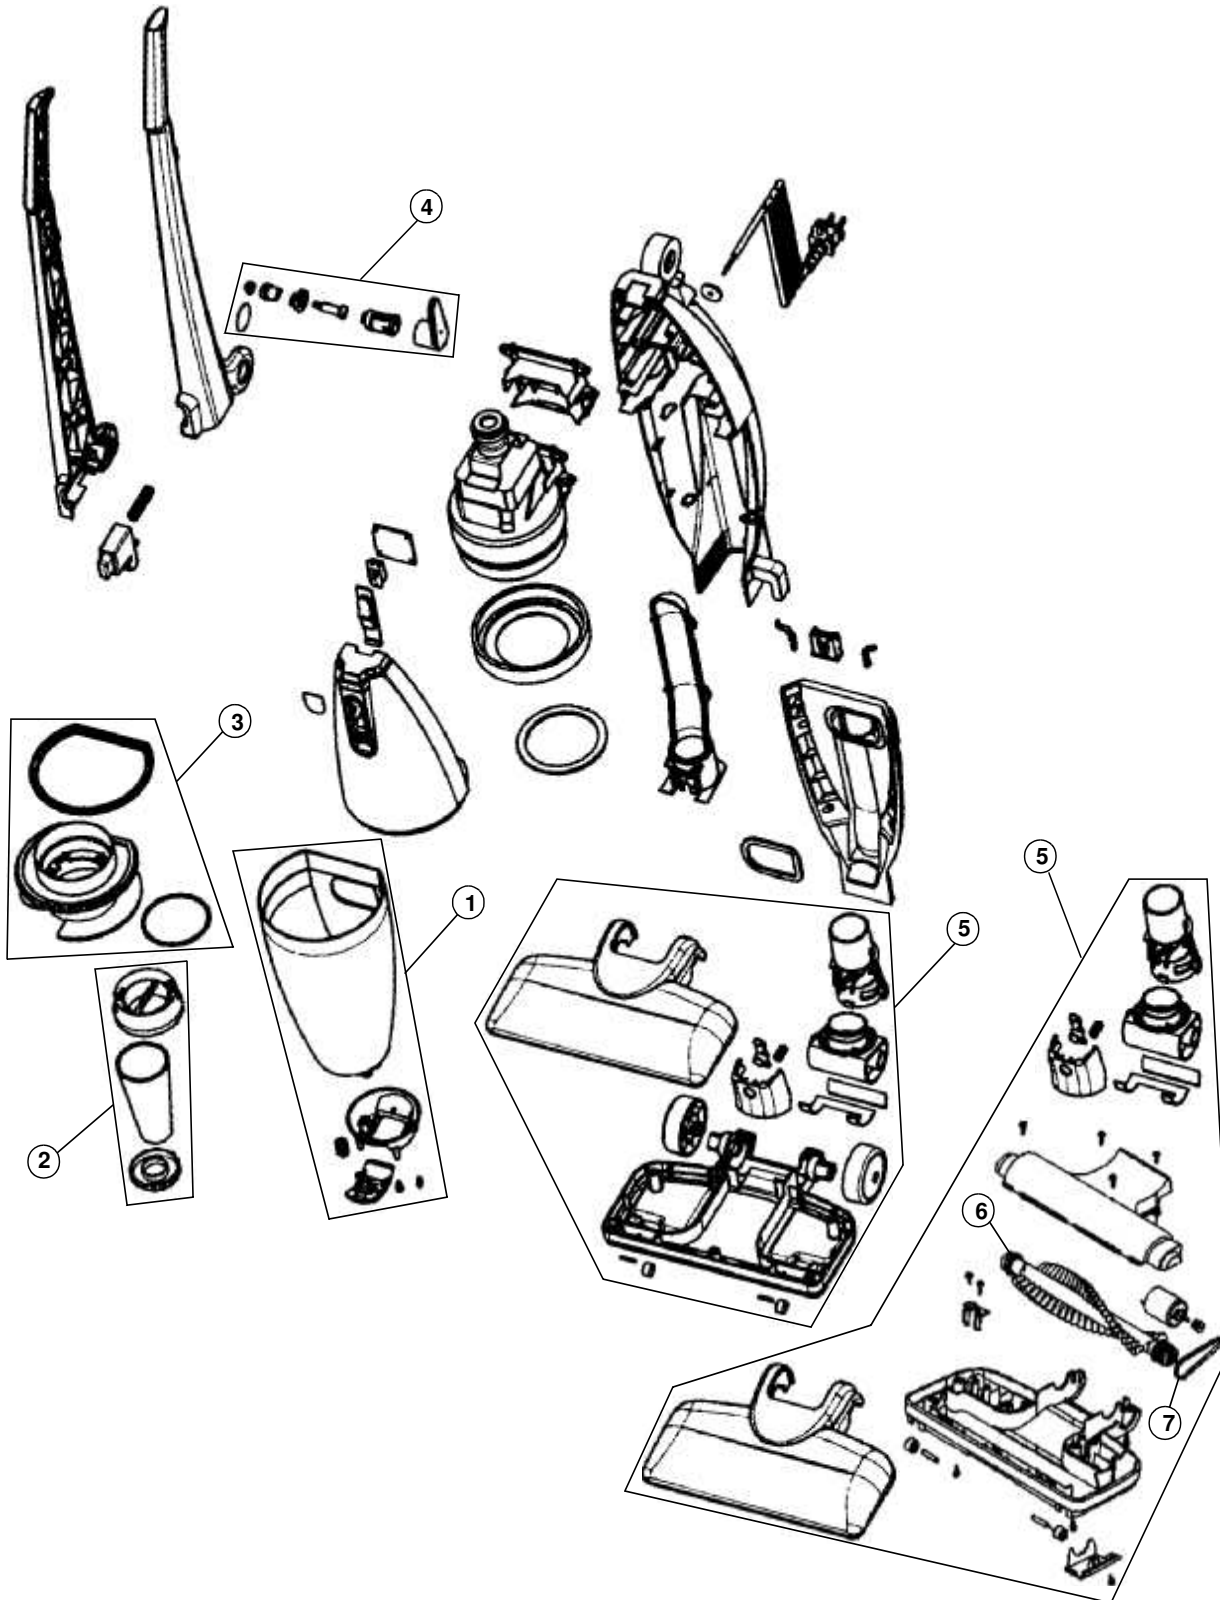

ASSEMBLY SCHEMATIC

MODEL NO.

084200

084300

8

PART LISTING

MODEL No.

084200
084300

Item	Part Number	Model's To Fit	Part Description
1	RO-SP0200	084200, 084300	DIRT CUP ASSEMBLY
2	RO-SFA115	084200, 084300	F-2 / FILTER ASSEMBLY
3	RO-SP0425	084200, 084300	FILTER ADAPTOR ASSEMBLY
4	RO-SP0245	084200, 084300	CORD WRAP ASSEMBLY
5	RO-SP0305	084200	NOZZLE ASSEMBLY - STRAIGHT SUCTION
	RO-SP0306	084300	NOZZLE ASSEMBLY - POWER BRUSH
6	RO-SP0500	084300	BRUSH ROLL ASSEMBLY
7		084300	BELT