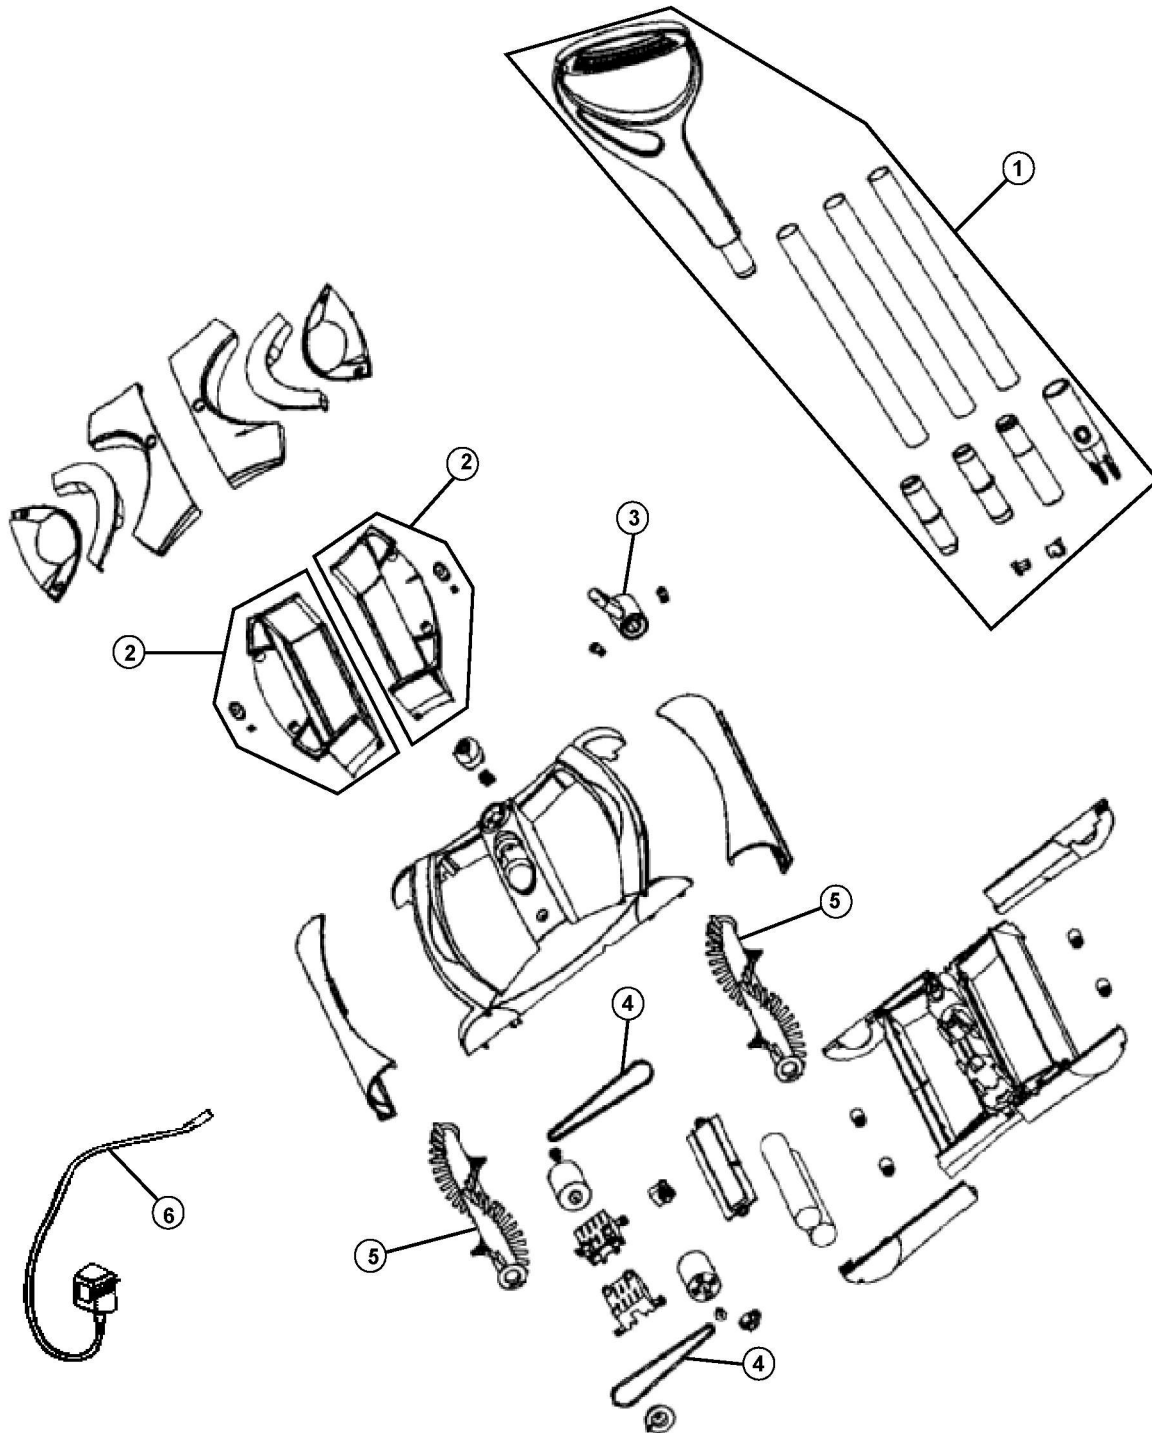

PLATINUM FORCE

Model No.
084400

Model No.
084400

Item	Part Number	Models To Fit	Part Description	Net Cost	List Cost
1	2SK0100000	084400	HANDLE ASSEMBLY		
2	2SK0200000	084400	DUST CUP ASSEMBLY		
3	1SK0315000	084400	PIVOT SHAFT		
4	1SK0375000	084400	BELT		
5	2SK0400000	084400	BRUSH ROLL ASSEMBLY		
6	1SK0990000	084400	CHARGER ADAPTOR		