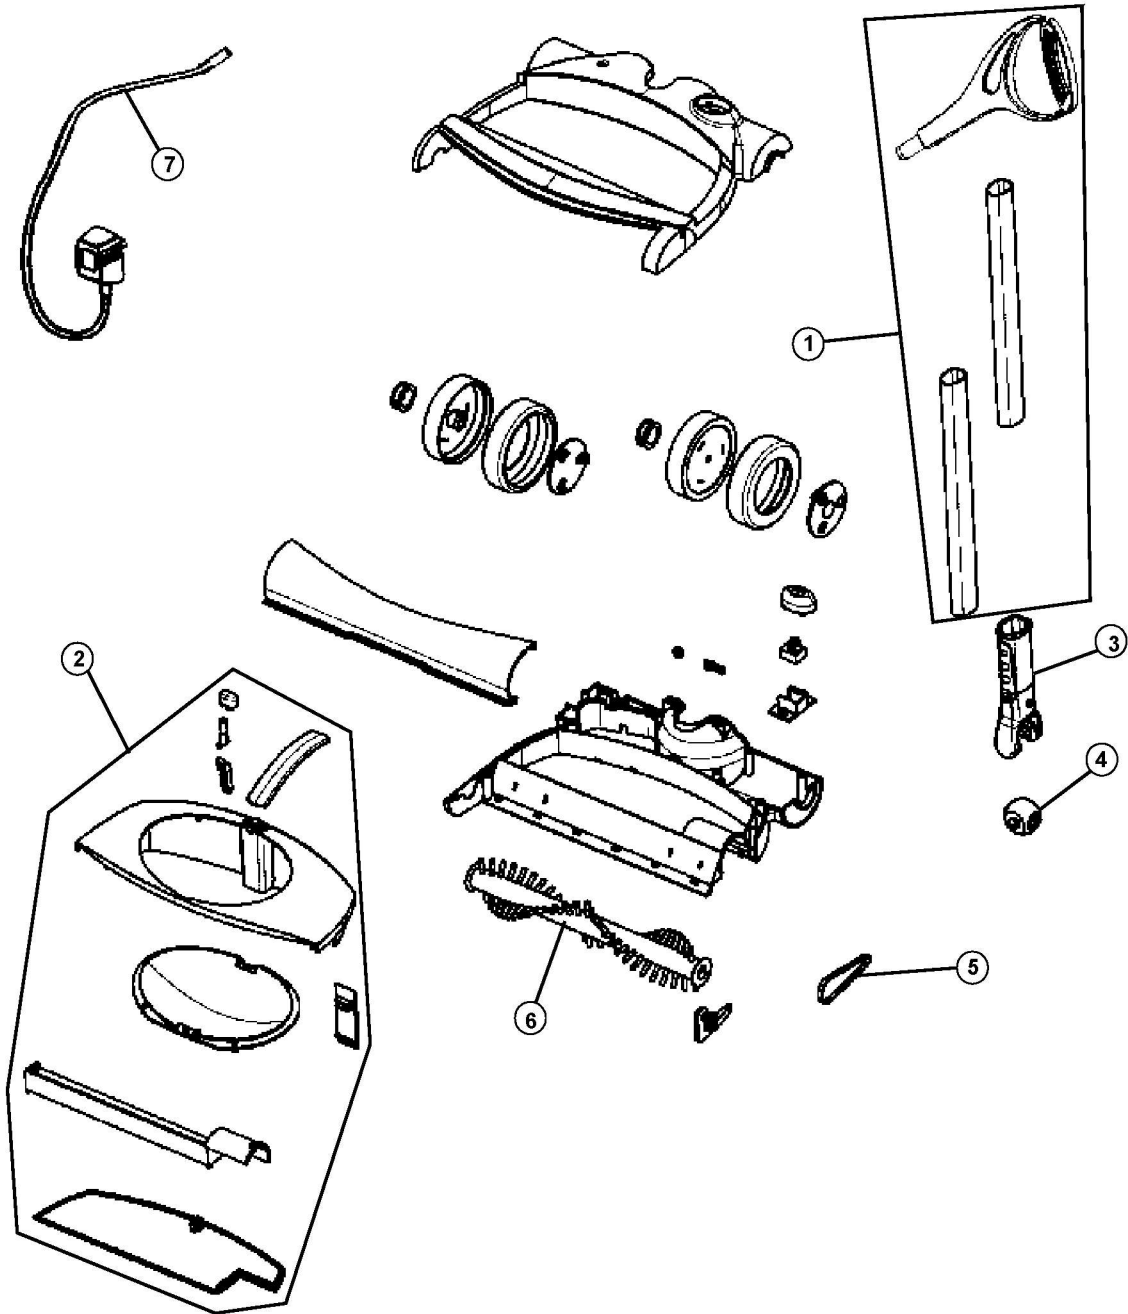

This Owner's Manual is provided and hosted by [Appliance Factory Parts](#).

Royal 084450 Owner's Manual

[Shop genuine replacement parts for Royal 084450](#)

[Find Your Royal Vacuum Cleaner Parts - Select From 772 Models](#)

----- Manual continues below -----

Model No.
084450

25

Model No.
084450

Item	Part Number	Models To Fit	Part Description	Net Cost	List Cost
1	2SO1505000	084450	HANDLE ASSEMBLY	7 96	
2	2SO1400000	084450	DUST CUP ASSEMBLY		
3	1SO1350000	084450	HANDLE GRIP PIVOT		
4	1SO1355000	084450	PIVOT		
5	1SO1130000	084450	BELT		
6	2SQ1150000	084450	BRUSH ROLL ASSEMBLY		
7	No Longer	084450	CHARGER ADAPTOR		