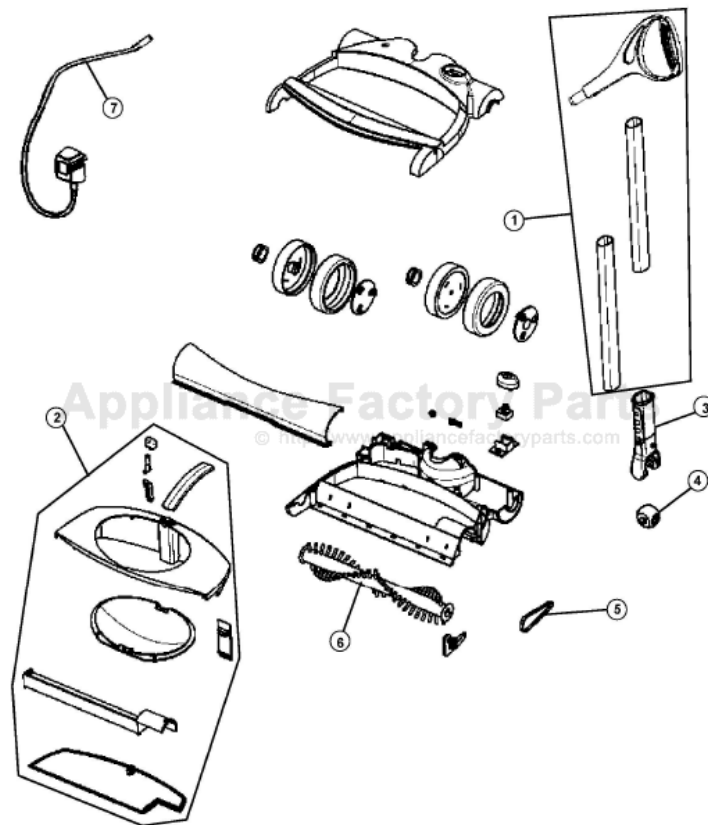

This Owner's Manual is provided and hosted by [Appliance Factory Parts](#).

Royal 084450 Owner's Manual

[Shop genuine replacement parts for Royal 084450](#)

[Find Your Royal Vacuum Cleaner Parts - Select From 772 Models](#)

----- Manual continues below -----

Model No.
084450

25

Model No.
084450

Item	Part Number	Models To Fit	Part Description	Net Cost	List Cost
1	2SO1505000	084450	HANDLE ASSEMBLY	7 96	
2	2SO1400000	084450	DUST CUP ASSEMBLY		
3	1SO1350000	084450	HANDLE GRIP PIVOT		
4	1SO1355000	084450	PIVOT		
5	1SO1130000	084450	BELT		
6	2SQ1150000	084450	BRUSH ROLL ASSEMBLY		
7	No Longer	084450	CHARGER ADAPTOR		