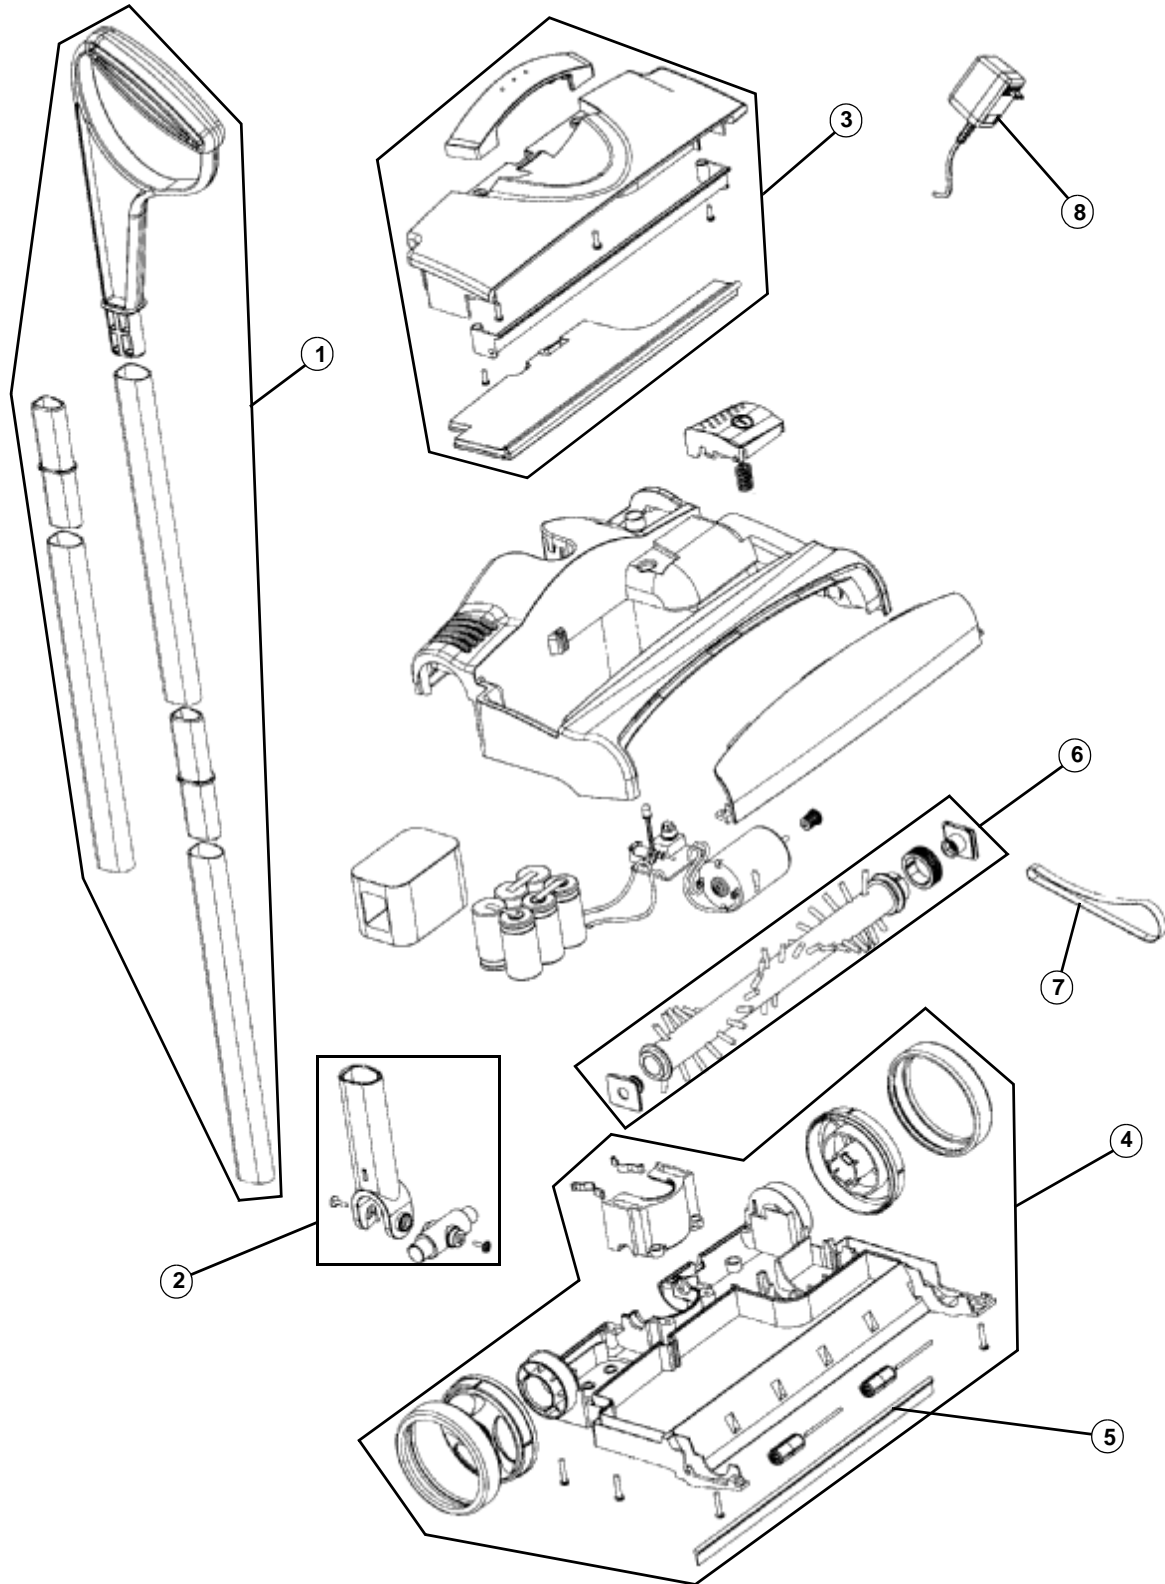

This Owner's Manual is provided and hosted by [Appliance Factory Parts](#).

Royal 084460X Owner's Manual

[Shop genuine replacement parts for Royal 084460X](#)

[Find Your Royal Vacuum Cleaner Parts - Select From 772 Models](#)

----- Manual continues below -----

ASSEMBLY SCHEMATIC

MODEL NO.

084460X

PART LISTING

Item	Part Number	Models To Fit	Part Description
1	2SU1102000	084460X	HANDLE ASSEMBLY
2	2SU1101000	084460X	PIVOT ASSEMBLY
3	2SU1104000	084460X	DIRT CUP ASSEMBLY
4	2SU1105000	084460X	NOZZLE BASE
5	1SU1101000	084460X	RUBBER STRIP
6	2SU1000000	084460X	BRUSH ROLL ASSEMBLY
7	1SU1000000	084460X	BELT
8	2SU0990000	084460X	CHARGER ASSEMBLY

MODEL NO.

084460X