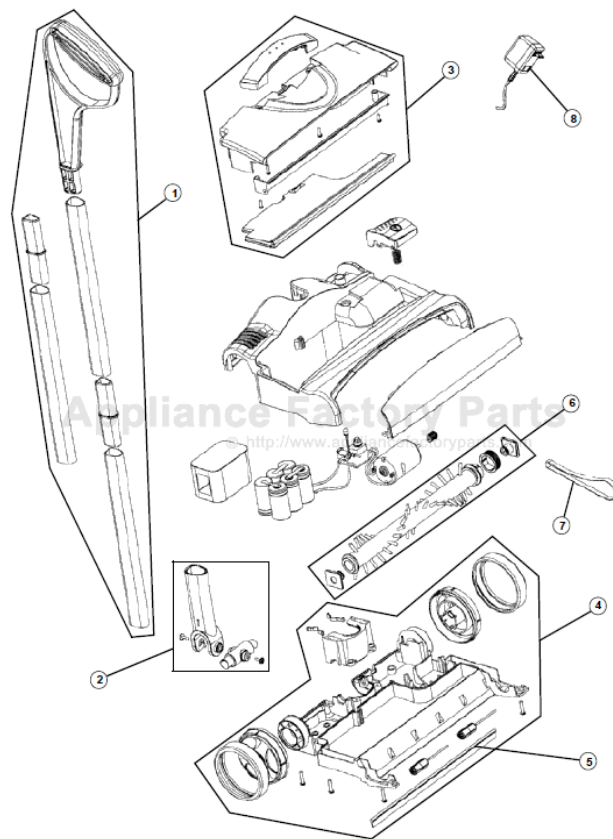

This Owner's Manual is provided and hosted by [Appliance Factory Parts](#).

Royal 084460X Owner's Manual

[Shop genuine replacement parts for Royal 084460X](#)

[Find Your Royal Vacuum Cleaner Parts - Select From 772 Models](#)

----- Manual continues below -----

ASSEMBLY SCHEMATIC

MODEL NO.

084460X

PART LISTING

Item	Part Number	Models To Fit	Part Description
1	2SU1102000	084460X	HANDLE ASSEMBLY
2	2SU1101000	084460X	PIVOT ASSEMBLY
3	2SU1104000	084460X	DIRT CUP ASSEMBLY
4	2SU1105000	084460X	NOZZLE BASE
5	1SU1101000	084460X	RUBBER STRIP
6	2SU1000000	084460X	BRUSH ROLL ASSEMBLY
7	1SU1000000	084460X	BELT
8	2SU0990000	084460X	CHARGER ASSEMBLY

MODEL NO.

084460X