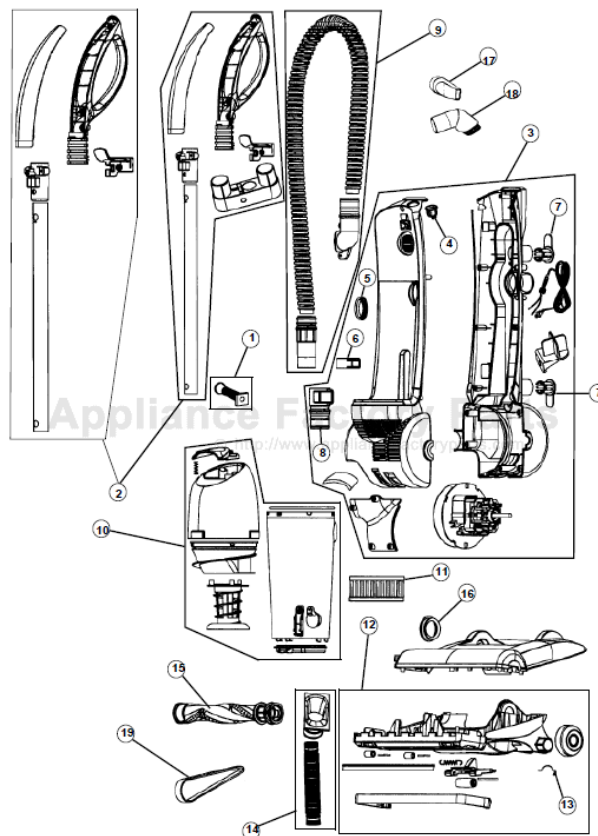

This Owner's Manual is provided and hosted by [Appliance Factory Parts](http://ApplianceFactoryParts.com).

Royal 084500V Owner's Manual

[Shop genuine replacement parts for Royal 084500V](#)

[Find Your Royal Vacuum Cleaner Parts - Select From 772 Models](#)

----- Manual continues below -----

PART LISTING

Item	Part Number	Models To Fit	Part Description
1	RO-SS0103	ALL	HANDLE SCREW ASSEMBLY
2	RO-SS0172	084500V	HANDLE ASSEMBLY - BLUE
		084501V	HANDLE ASSEMBLY - PURPLE
		084510, UD40050	HANDLE ASSEMBLY - RED
		UD40045	HANDLE ASSEMBLY - MARINE BLUE
3	RO-SS0112	084500V	HOUSING AND MOTOR ASSEMBLY -BLUE
		084501V	HOUSING AND MOTOR ASSEMBLY -PURP
		084510, UD40050	HOUSING AND MOTOR ASSEMBLY -RED
		UD40045	HOUSING AND MOTOR ASSEMBLY - MARINE BLUE
4	RO-SN0100	ALL	SWITCH
5	RO-SS0106	ALL	SUCTION GASKET
6	RO-SS0160	ALL	HOSE CLIP
7	RO-SS0162	ALL	CORD HOOK
8	RO-SS0154	ALL	HOSE CUP
9	RO-SS0101	ALL	HOSE ASSEMBLY
10	RO-SS0116	084500V	DIRT CUP AND LID ASSEMBLY - BLUE
		084501V	DIRT CUP AND LID ASSEMBLY - PURPLE
		084510, UD40050	DIRT CUP AND LID ASSEMBLY - RED
		UD40045	DIRT CUP AND LID ASSEMBLY - MAR BLUE
11	RO-SS0150	ALL	F-15 HEPA FILTER
12	RO-SS0139	084500V	BASE ASSEMBLY - BLUE
		084501V	BASE ASSEMBLY - PURPLE
		084510, UD40050	BASE ASSEMBLY - RED
		UD40045	BASE ASSEMBLY - MARINE BLUE
13	RO-SS0140	ALL	MOTOR CLAMP
14	RO-SS0139	ALL	LOWER HOSE ASSEMBLY
15	RO-SS0131	ALL	BRUSH ROLL ASSEMBLY
16	RO-SS0145	ALL	FIXING GUARD
17	RO-SS0174	084500V, 084501V	CREVICE TOOL
18	RO-SS0175	084500V, 084501V	DUSTING BRUSH
	RO-084510	084510, UD40045, UD40050	DUSTING UPHOLSTREY TOOL BRUSH
19	RO-SN0220	ALL	STYLE 15 BELT

084500V
084501V
084510
UD40045
UD40050