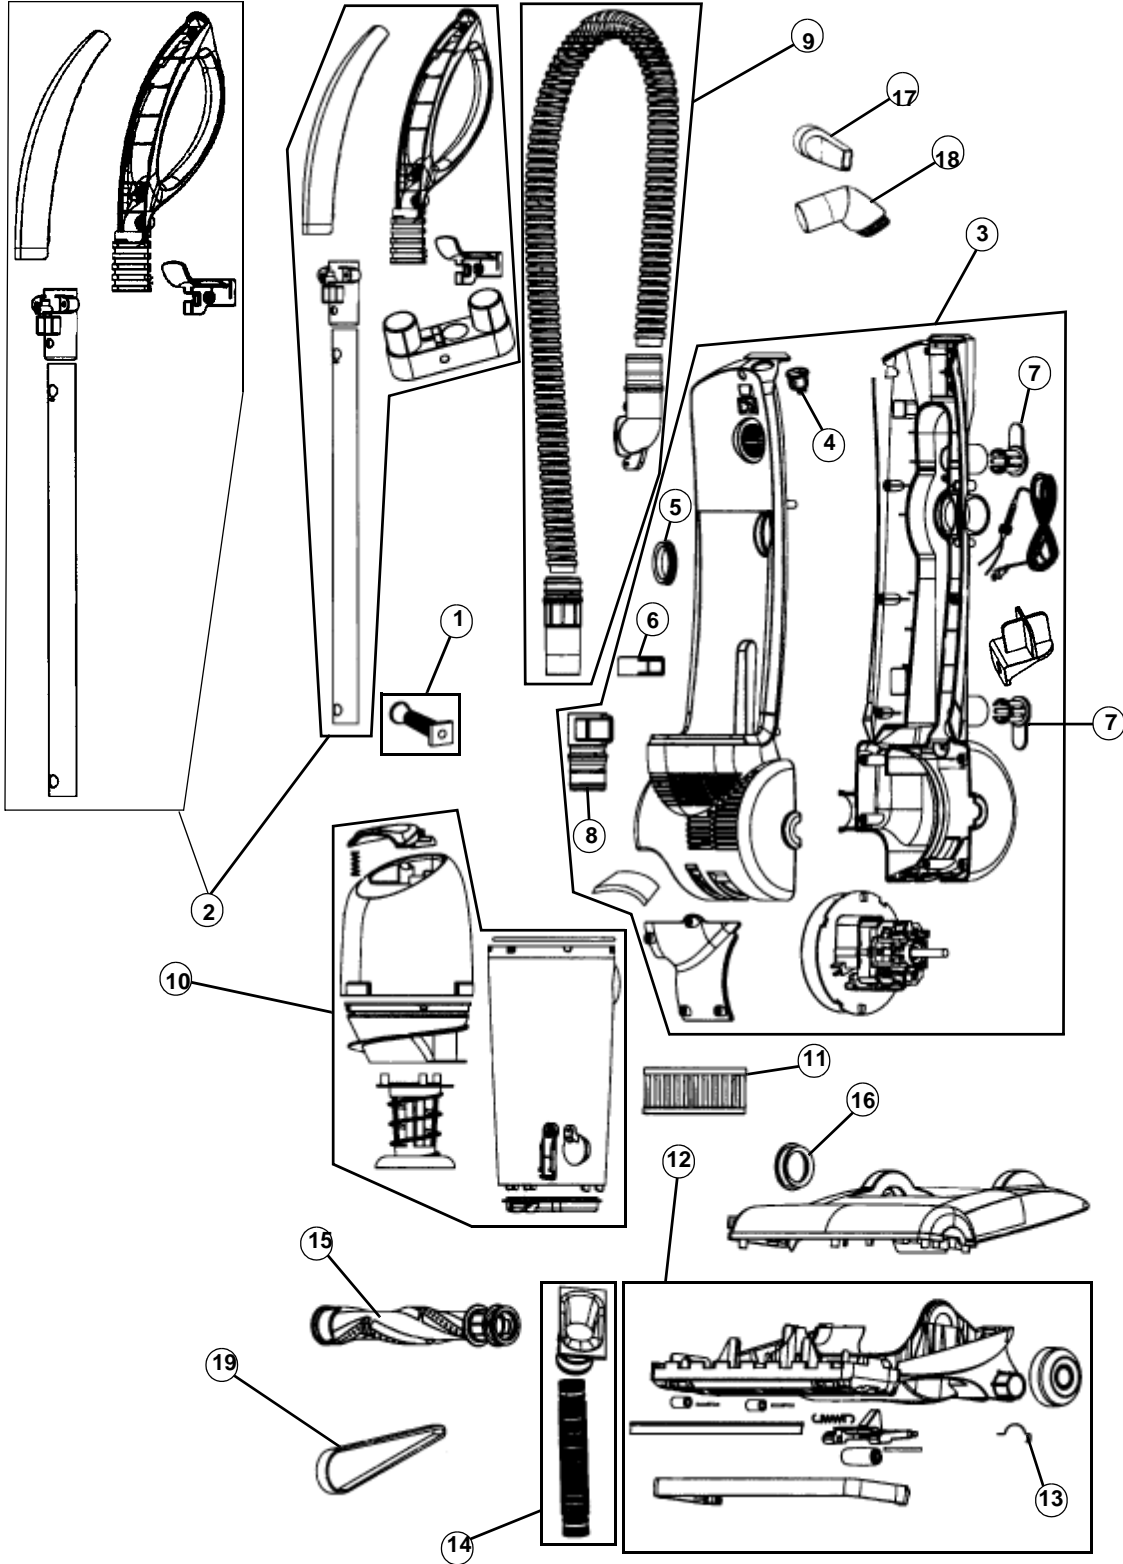

This Owner's Manual is provided and hosted by [Appliance Factory Parts](#).

Royal 084501V Owner's Manual

[Shop genuine replacement parts for Royal 084501V](#)

[Find Your Royal Vacuum Cleaner Parts - Select From 772 Models](#)

----- Manual continues below -----

ASSEMBLY SCHEMATIC

MODEL NO.

- 084500V
- 084501V
- 084510
- UD40045
- UD40050

PART LISTING

Item	Part Number	Models To Fit	Part Description
1	RO-SS0103	ALL	HANDLE SCREW ASSEMBLY
2	RO-SS0172	084500V	HANDLE ASSEMBLY - BLUE
		084501V	HANDLE ASSEMBLY - PURPLE
		084510, UD40050	HANDLE ASSEMBLY - RED
		UD40045	HANDLE ASSEMBLY - MARINE BLUE
3	RO-SS0112	084500V	HOUSING AND MOTOR ASSEMBLY -BLUE
		084501V	HOUSING AND MOTOR ASSEMBLY -PURP
		084510, UD40050	HOUSING AND MOTOR ASSEMBLY -RED
		UD40045	HOUSING AND MOTOR ASSEMBLY - MARINE BLUE
4	RO-SN0100	ALL	SWITCH
5	RO-SS0106	ALL	SUCTION GASKET
6	RO-SS0160	ALL	HOSE CLIP
7	RO-SS0162	ALL	CORD HOOK
8	RO-SS0154	ALL	HOSE CUP
9	RO-SS0101	ALL	HOSE ASSEMBLY
10	RO-SS0116	084500V	DIRT CUP AND LID ASSEMBLY - BLUE
		084501V	DIRT CUP AND LID ASSEMBLY - PURPLE
		084510, UD40050	DIRT CUP AND LID ASSEMBLY - RED
		UD40045	DIRT CUP AND LID ASSEMBLY - MAR BLUE
11	RO-SS0150	ALL	F-15 HEPA FILTER
12	RO-SS0139	084500V	BASE ASSEMBLY - BLUE
		084501V	BASE ASSEMBLY - PURPLE
		084510, UD40050	BASE ASSEMBLY - RED
		UD40045	BASE ASSEMBLY - MARINE BLUE
13	RO-SS0140	ALL	MOTOR CLAMP
14	RO-SS0139	ALL	LOWER HOSE ASSEMBLY
15	RO-SS0131	ALL	BRUSH ROLL ASSEMBLY
16	RO-SS0145	ALL	FIXING GUARD
17	RO-SS0174	084500V, 084501V	CREVICE TOOL
18	RO-SS0175	084500V, 084501V	DUSTING BRUSH
	RO-084510	084510, UD40045, UD40050	DUSTING UPHOLSTREY TOOL BRUSH
19	RO-SN0220	ALL	STYLE 15 BELT

084500V
084501V
084510
UD40045
UD40050