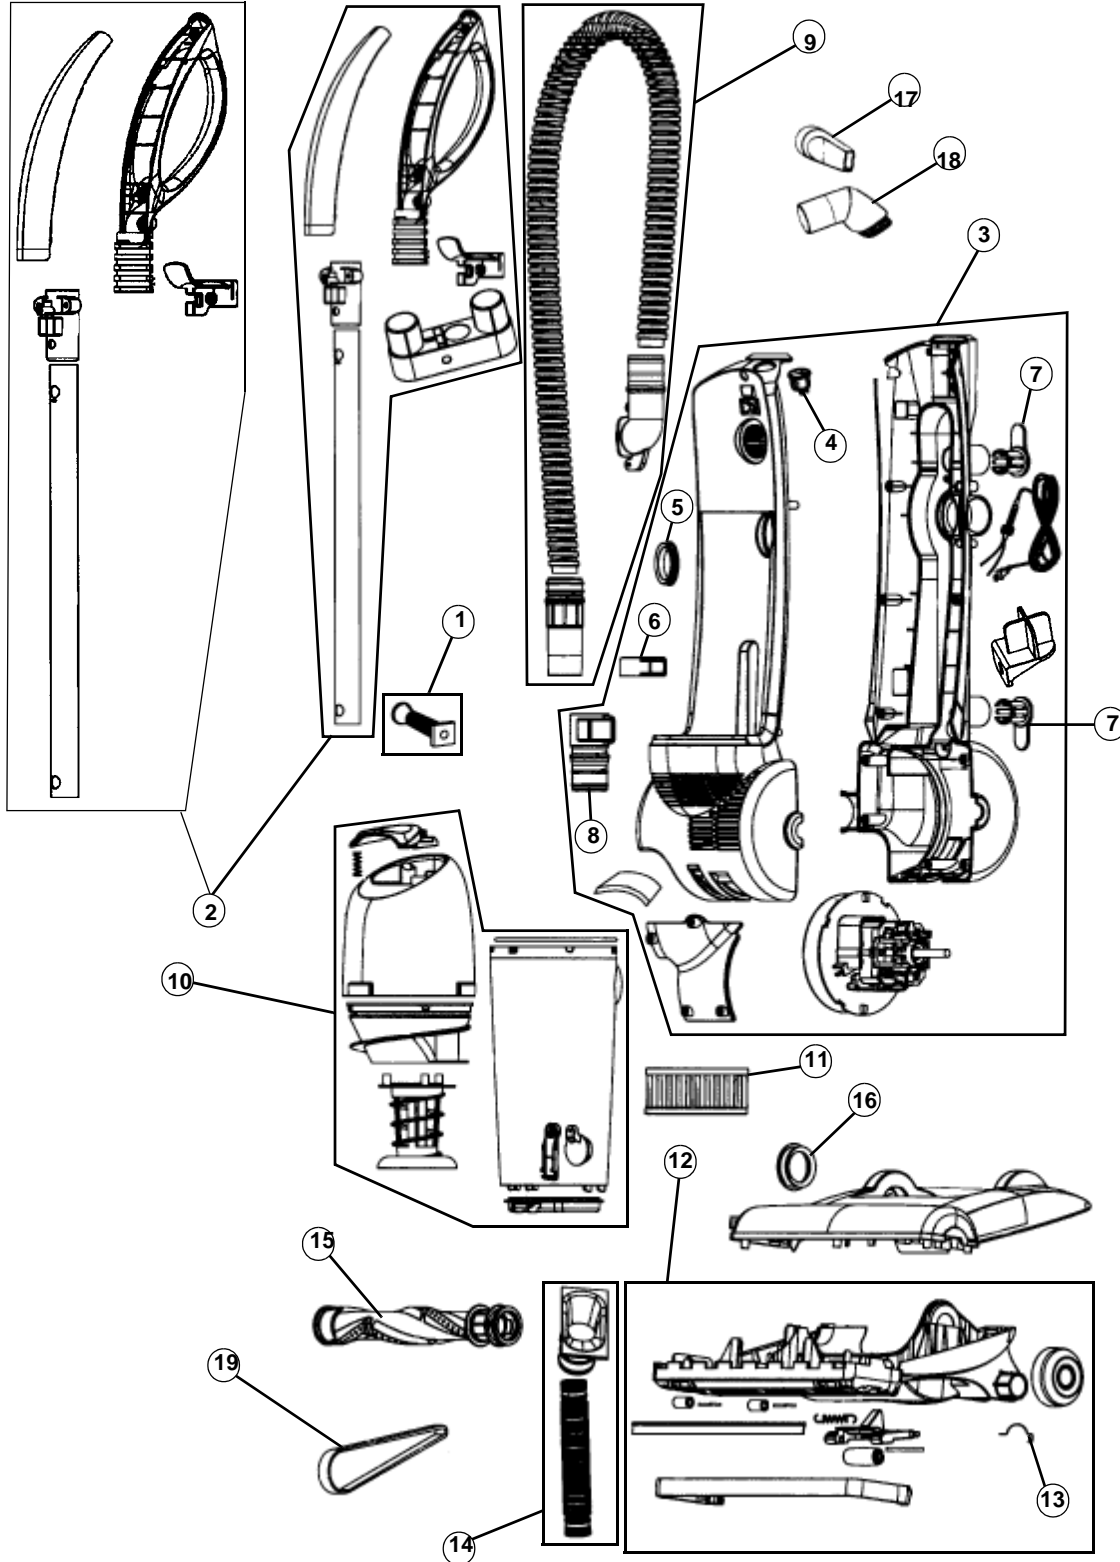

ASSEMBLY SCHEMATIC

MODEL NO.

084500V
084501V
084510
UD40045
UD40050

PART LISTING

Item	Part Number	Models To Fit	Part Description
1	RO-SS0103	ALL	HANDLE SCREW ASSEMBLY
2	RO-SS0172	084500V	HANDLE ASSEMBLY - BLUE
		084501V	HANDLE ASSEMBLY - PURPLE
		084510, UD40050	HANDLE ASSEMBLY - RED
		UD40045	HANDLE ASSEMBLY - MARINE BLUE
3	RO-SS0112	084500V	HOUSING AND MOTOR ASSEMBLY -BLUE
		084501V	HOUSING AND MOTOR ASSEMBLY -PURP
		084510, UD40050	HOUSING AND MOTOR ASSEMBLY -RED
		UD40045	HOUSING AND MOTOR ASSEMBLY - MARINE BLUE
4	RO-SN0100	ALL	SWITCH
5	RO-SS0106	ALL	SUCTION GASKET
6	RO-SS0160	ALL	HOSE CLIP
7	RO-SS0162	ALL	CORD HOOK
8	RO-SS0154	ALL	HOSE CUP
9	RO-SS0101	ALL	HOSE ASSEMBLY
10	RO-SS0116	084500V	DIRT CUP AND LID ASSEMBLY - BLUE
		084501V	DIRT CUP AND LID ASSEMBLY - PURPLE
		084510, UD40050	DIRT CUP AND LID ASSEMBLY - RED
		UD40045	DIRT CUP AND LID ASSEMBLY - MAR BLUE
11	RO-SS0150	ALL	F-15 HEPA FILTER
12	RO-SS0139	084500V	BASE ASSEMBLY - BLUE
		084501V	BASE ASSEMBLY - PURPLE
		084510, UD40050	BASE ASSEMBLY - RED
		UD40045	BASE ASSEMBLY - MARINE BLUE
13	RO-SS0140	ALL	MOTOR CLAMP
14	RO-SS0139	ALL	LOWER HOSE ASSEMBLY
15	RO-SS0131	ALL	BRUSH ROLL ASSEMBLY
16	RO-SS0145	ALL	FIXING GUARD
17	RO-SS0174	084500V, 084501V	CREVICE TOOL
18	RO-SS0175	084500V, 084501V	DUSTING BRUSH
	RO-084510	084510, UD40045, UD40050	DUSTING UPHOLSTREY TOOL BRUSH
19	RO-SN0220	ALL	STYLE 15 BELT

084500V
084501V
084510
UD40045
UD40050