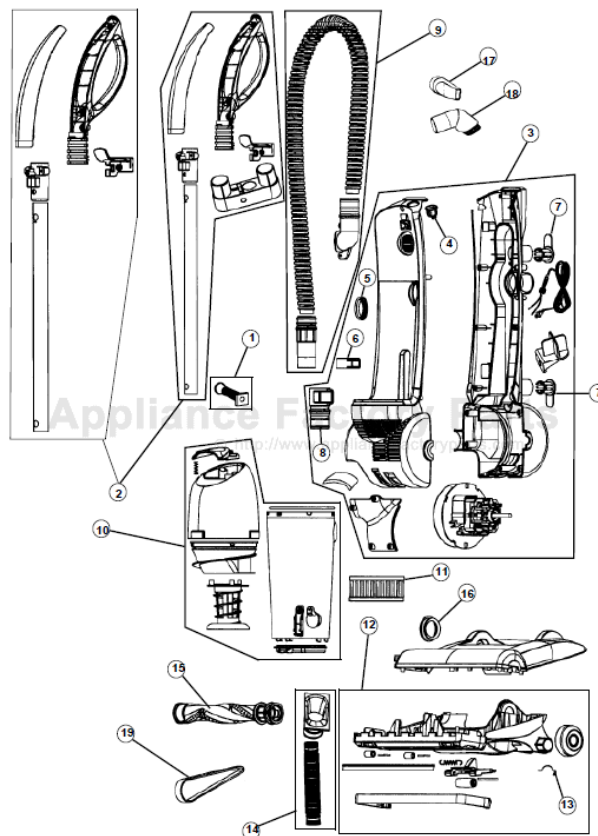

This Owner's Manual is provided and hosted by [Appliance Factory Parts](#).

Royal 084501V Owner's Manual

[Shop genuine replacement parts for Royal 084501V](#)

[Find Your Royal Vacuum Cleaner Parts - Select From 772 Models](#)

----- Manual continues below -----

ASSEMBLY SCHEMATIC

MODEL NO.

- 084500V
- 084501V
- 084510
- UD40045
- UD40050

PART LISTING

Item	Part Number	Models To Fit	Part Description
1	RO-SS0103	ALL	HANDLE SCREW ASSEMBLY
2	RO-SS0172	084500V	HANDLE ASSEMBLY - BLUE
		084501V	HANDLE ASSEMBLY - PURPLE
		084510, UD40050	HANDLE ASSEMBLY - RED
		UD40045	HANDLE ASSEMBLY - MARINE BLUE
3	RO-SS0112	084500V	HOUSING AND MOTOR ASSEMBLY -BLUE
		084501V	HOUSING AND MOTOR ASSEMBLY -PURP
		084510, UD40050	HOUSING AND MOTOR ASSEMBLY -RED
		UD40045	HOUSING AND MOTOR ASSEMBLY - MARINE BLUE
4	RO-SN0100	ALL	SWITCH
5	RO-SS0106	ALL	SUCTION GASKET
6	RO-SS0160	ALL	HOSE CLIP
7	RO-SS0162	ALL	CORD HOOK
8	RO-SS0154	ALL	HOSE CUP
9	RO-SS0101	ALL	HOSE ASSEMBLY
10	RO-SS0116	084500V	DIRT CUP AND LID ASSEMBLY - BLUE
		084501V	DIRT CUP AND LID ASSEMBLY - PURPLE
		084510, UD40050	DIRT CUP AND LID ASSEMBLY - RED
		UD40045	DIRT CUP AND LID ASSEMBLY - MAR BLUE
11	RO-SS0150	ALL	F-15 HEPA FILTER
12	RO-SS0139	084500V	BASE ASSEMBLY - BLUE
		084501V	BASE ASSEMBLY - PURPLE
		084510, UD40050	BASE ASSEMBLY - RED
		UD40045	BASE ASSEMBLY - MARINE BLUE
13	RO-SS0140	ALL	MOTOR CLAMP
14	RO-SS0139	ALL	LOWER HOSE ASSEMBLY
15	RO-SS0131	ALL	BRUSH ROLL ASSEMBLY
16	RO-SS0145	ALL	FIXING GUARD
17	RO-SS0174	084500V, 084501V	CREVICE TOOL
18	RO-SS0175	084500V, 084501V	DUSTING BRUSH
	RO-084510	084510, UD40045, UD40050	DUSTING UPHOLSTREY TOOL BRUSH
19	RO-SN0220	ALL	STYLE 15 BELT

084500V
084501V
084510
UD40045
UD40050