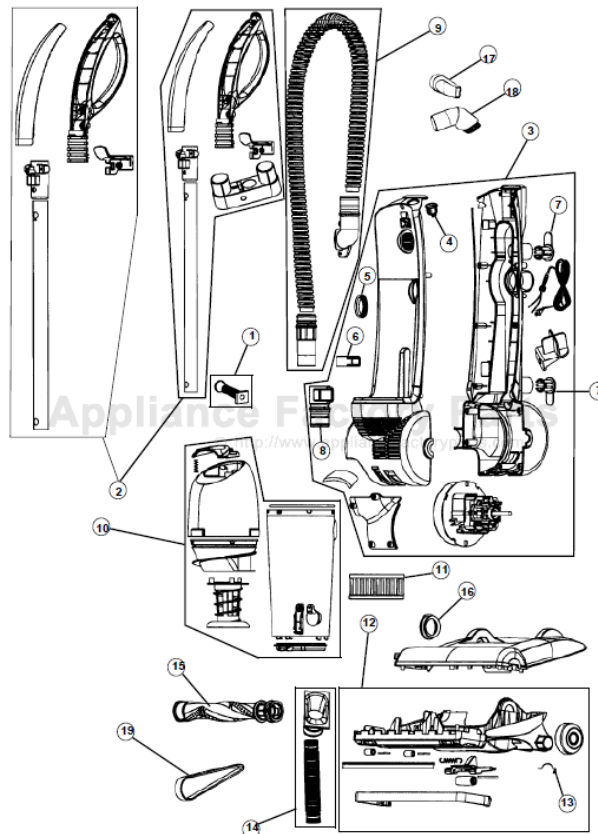

This Owner's Manual is provided and hosted by Appliance Factory Parts.

Royal 084510 Owner's Manual

[Shop genuine replacement parts for Royal 084510](#)

[Find Your Royal Vacuum Cleaner Parts - Select From 772 Models](#)

----- Manual continues below -----

PART LISTING

Item	Part Number	Models To Fit	Part Description
1	RO-SS0103	ALL	HANDLE SCREW ASSEMBLY
2	RO-SS0172	084500V	HANDLE ASSEMBLY - BLUE
		084501V	HANDLE ASSEMBLY - PURPLE
		084510, UD40050	HANDLE ASSEMBLY - RED
		UD40045	HANDLE ASSEMBLY - MARINE BLUE
3	RO-SS0112	084500V	HOUSING AND MOTOR ASSEMBLY -BLUE
		084501V	HOUSING AND MOTOR ASSEMBLY -PURP
		084510, UD40050	HOUSING AND MOTOR ASSEMBLY -RED
		UD40045	HOUSING AND MOTOR ASSEMBLY - MARINE BLUE
4	RO-SN0100	ALL	SWITCH
5	RO-SS0106	ALL	SUCTION GASKET
6	RO-SS0160	ALL	HOSE CLIP
7	RO-SS0162	ALL	CORD HOOK
8	RO-SS0154	ALL	HOSE CUP
9	RO-SS0101	ALL	HOSE ASSEMBLY
10	RO-SS0116	084500V	DIRT CUP AND LID ASSEMBLY - BLUE
		084501V	DIRT CUP AND LID ASSEMBLY - PURPLE
		084510, UD40050	DIRT CUP AND LID ASSEMBLY - RED
		UD40045	DIRT CUP AND LID ASSEMBLY - MAR BLUE
11	RO-SS0150	ALL	F-15 HEPA FILTER
12	RO-SS0139	084500V	BASE ASSEMBLY - BLUE
		084501V	BASE ASSEMBLY - PURPLE
		084510, UD40050	BASE ASSEMBLY - RED
		UD40045	BASE ASSEMBLY - MARINE BLUE
13	RO-SS0140	ALL	MOTOR CLAMP
14	RO-SS0139	ALL	LOWER HOSE ASSEMBLY
15	RO-SS0131	ALL	BRUSH ROLL ASSEMBLY
16	RO-SS0145	ALL	FIXING GUARD
17	RO-SS0174	084500V, 084501V	CREVICE TOOL
18	RO-SS0175	084500V, 084501V	DUSTING BRUSH
	RO-084510	084510, UD40045, UD40050	DUSTING UPHOLSTREY TOOL BRUSH
19	RO-SN0220	ALL	STYLE 15 BELT

084500V
084501V
084510
UD40045
UD40050