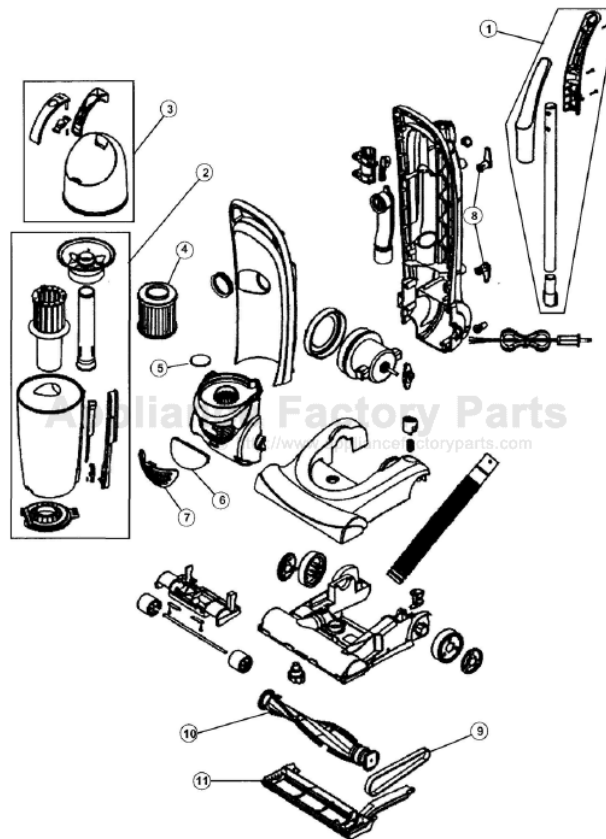

# Royal 084590 Owner's Manual

[Shop genuine replacement parts for Royal 084590](#)

[Find Your Royal Vacuum Cleaner Parts - Select From 772 Models](#)

----- Manual continues below -----

## ASSEMBLY SCHEMATIC

MODEL NO.

084590

MODEL NO.

084590

Item	Part Number	Models To Fit	Part Description
1	2LV1125000	084590	HANDLE ASSEMBLY
2	2LV1120000	084590	DIRT CUP ASSEMBLY COMPLETE / WITH PLASTIC FILTER
3	1LV1115600	084590	DIRT CUP LID
4	1LV1110000	084590	F-22 FILTER
5	1LV1125000	084590	MOTOR INLET FILTER - FOAM
6	1LV1130000	084590	EXHAUST FILTER - FOAM
7	1LV1135000	084590	EXHAUST FILTER COVER
8	1LV1140000	084590	CORD HOOK
9	1LV1000000	084590	STYLE 19 BELT
10	2LV1130000	084590	BRUSH ROLL ASSEMBLY
11	2LV1135600	084590	NOZZLE GUARD WITH RUBBER STRIP