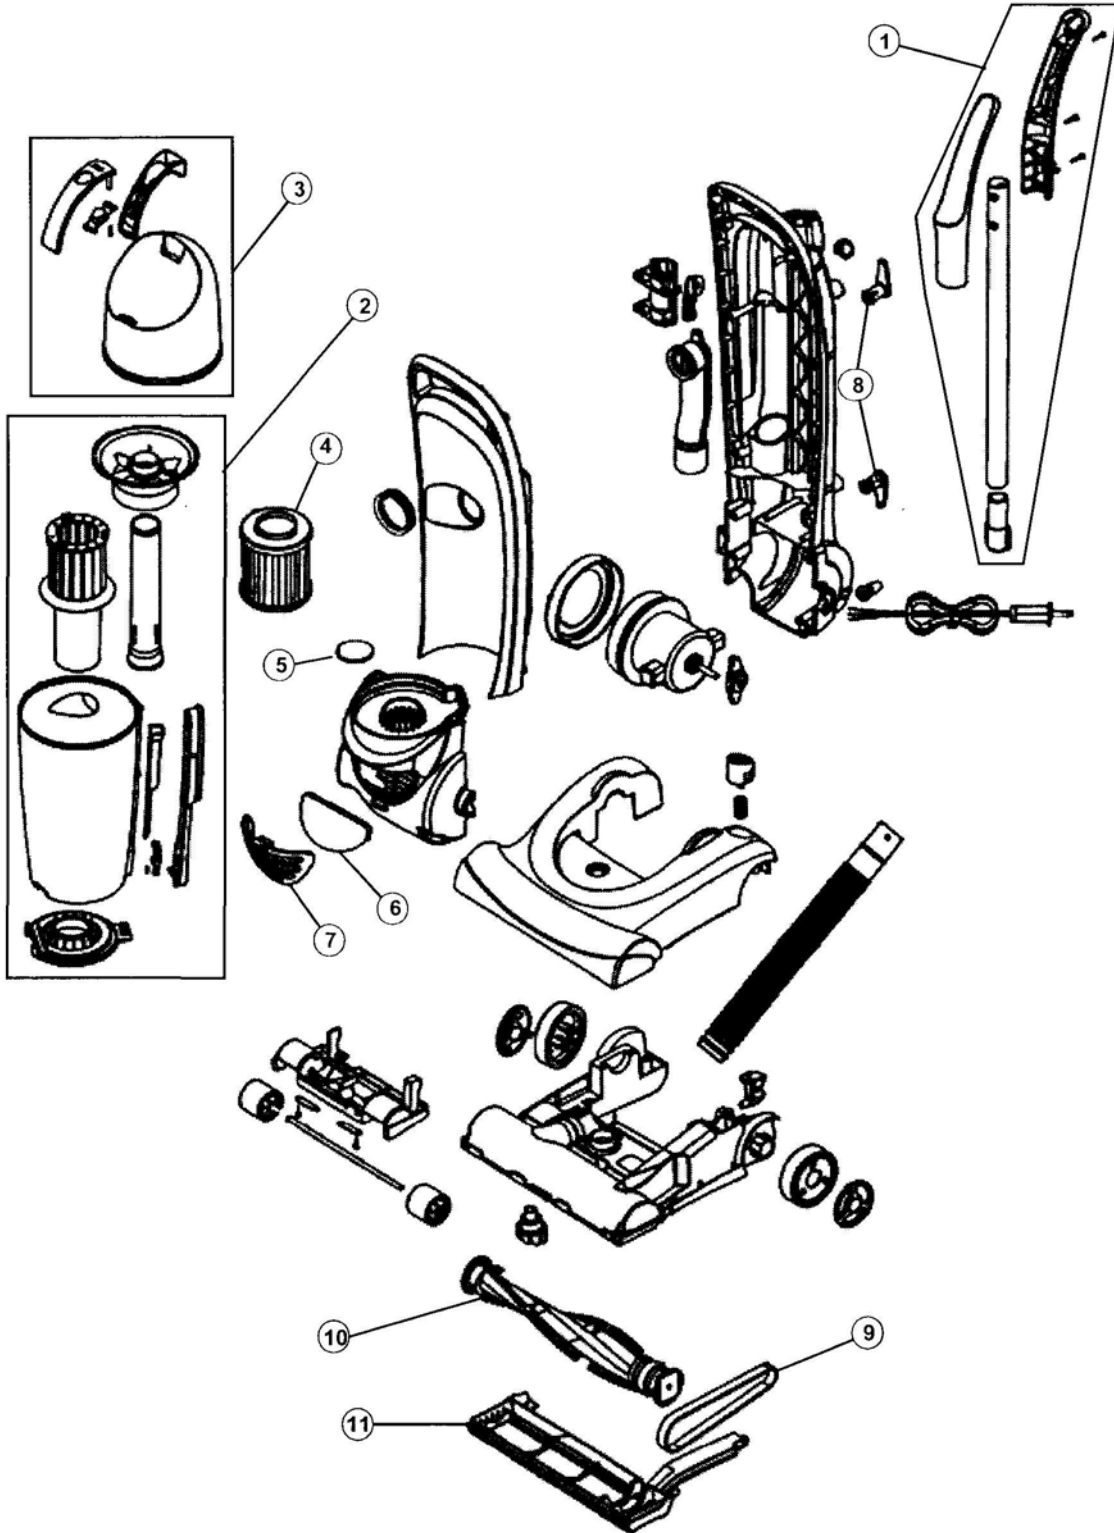

# Royal 084590 Owner's Manual

[Shop genuine replacement parts for Royal 084590](#)

[Find Your Royal Vacuum Cleaner Parts - Select From 772 Models](#)

----- Manual continues below -----

## ASSEMBLY SCHEMATIC

MODEL NO.

084590

MODEL NO.

084590

Item	Part Number	Models To Fit	Part Description
1	2LV1125000	084590	HANDLE ASSEMBLY
2	2LV1120000	084590	DIRT CUP ASSEMBLY COMPLETE / WITH PLASTIC FILTER
3	1LV1115600	084590	DIRT CUP LID
4	1LV1110000	084590	F-22 FILTER
5	1LV1125000	084590	MOTOR INLET FILTER - FOAM
6	1LV1130000	084590	EXHAUST FILTER - FOAM
7	1LV1135000	084590	EXHAUST FILTER COVER
8	1LV1140000	084590	CORD HOOK
9	1LV1000000	084590	STYLE 19 BELT
10	2LV1130000	084590	BRUSH ROLL ASSEMBLY
11	2LV1135600	084590	NOZZLE GUARD WITH RUBBER STRIP