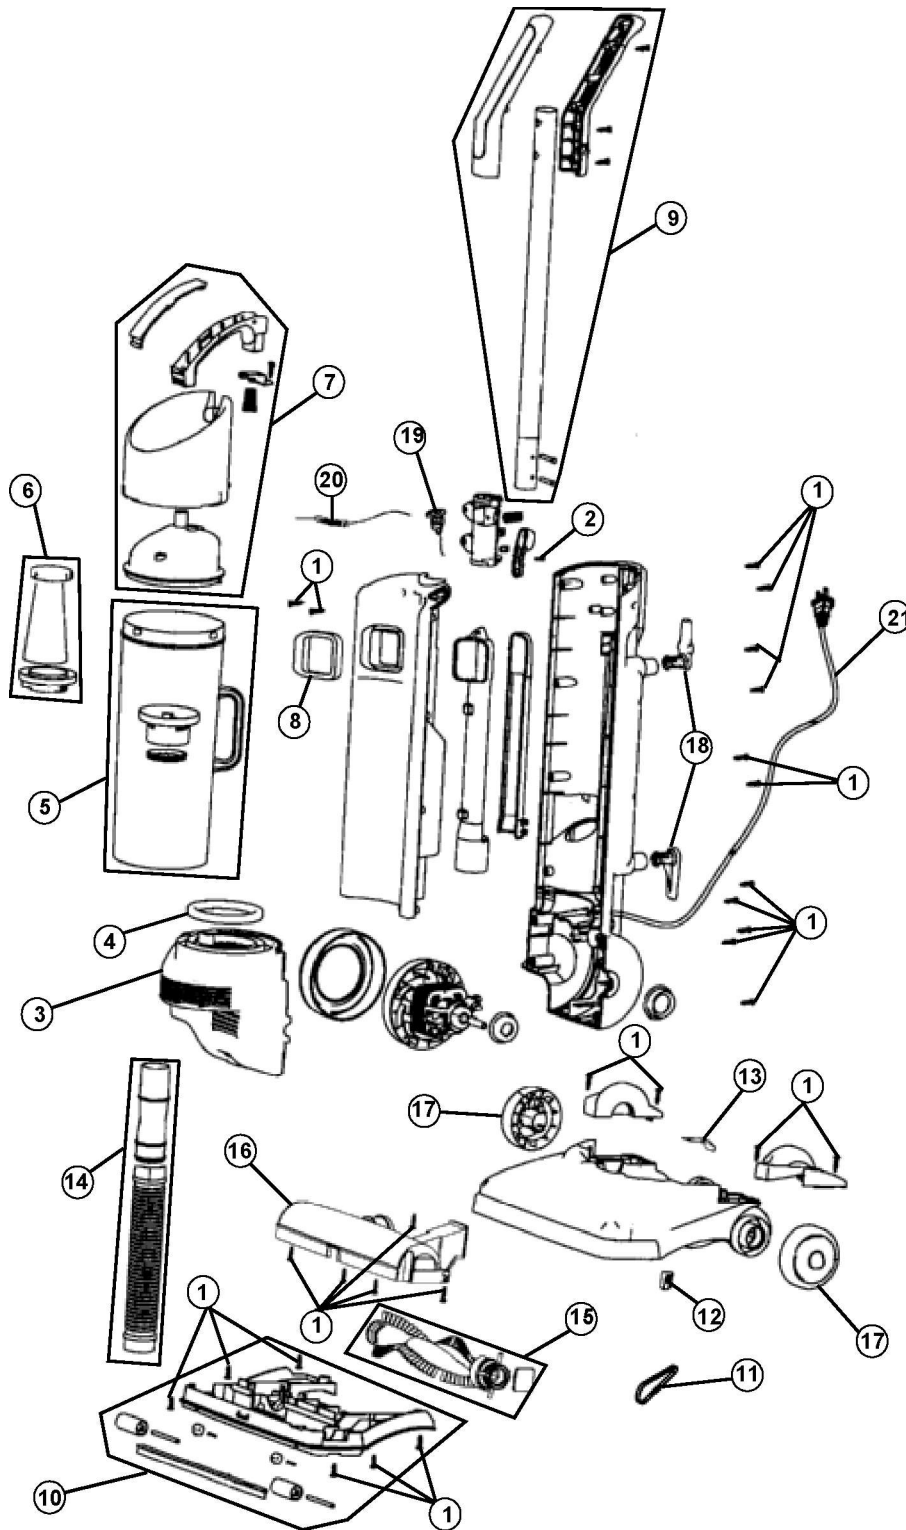

Model No.  
084600

26

**Model No.**  
**084600**

Item	Part Number	Models To Fit	Part Description
1	R0-720430	084600	BODY SCREW
2	R0-SN0075	084600	HANDLE TUBE SCREW 4 X 10
3	RO-SN0010	084600	MOTOR HOUSING
4	RO-SN0045	084600	MOTOR INLET GASKET
5	RO-SN0125	084600	DIRT CUP ASSEMBLY
6	RO-SFA115	084600	F-2 / FILTER ASSEMBLY
7	RO-SN0110	084600	DIRT CUP LID ASSEMBLY
8	R0-SN0050	084600	DIRT CUP INLET GASKET
9	RO-SN0170	084600	HANDLE ASSEMBLY
10	RO-SN0205	084600	NOZZLE GUARD ASSEMBLY
11	RO-SN0220	084600	STYLE 15 BELT
12	RO-720380	084600	BELT CLIP GUIDE
13	RO-SN0245	084600	SPRING PLATE
14	RO-SN0250	084600	LOWER HOSE ASSEMBLY
15	RO-SN0275	084600	BRUSH ROLL ASSEMBLY
16	RO-SN0255	084600	BRUSH ROLL COVER
17	RO-SN0240	084600	REAR WHEEL
18	RO-SN0070	084600	CORD HOOK
19	RO-SN0100	084600	ROCKER SWITCH
20		084600	FUSE
21	RO-SN0105	084600	POWER CORD 30'