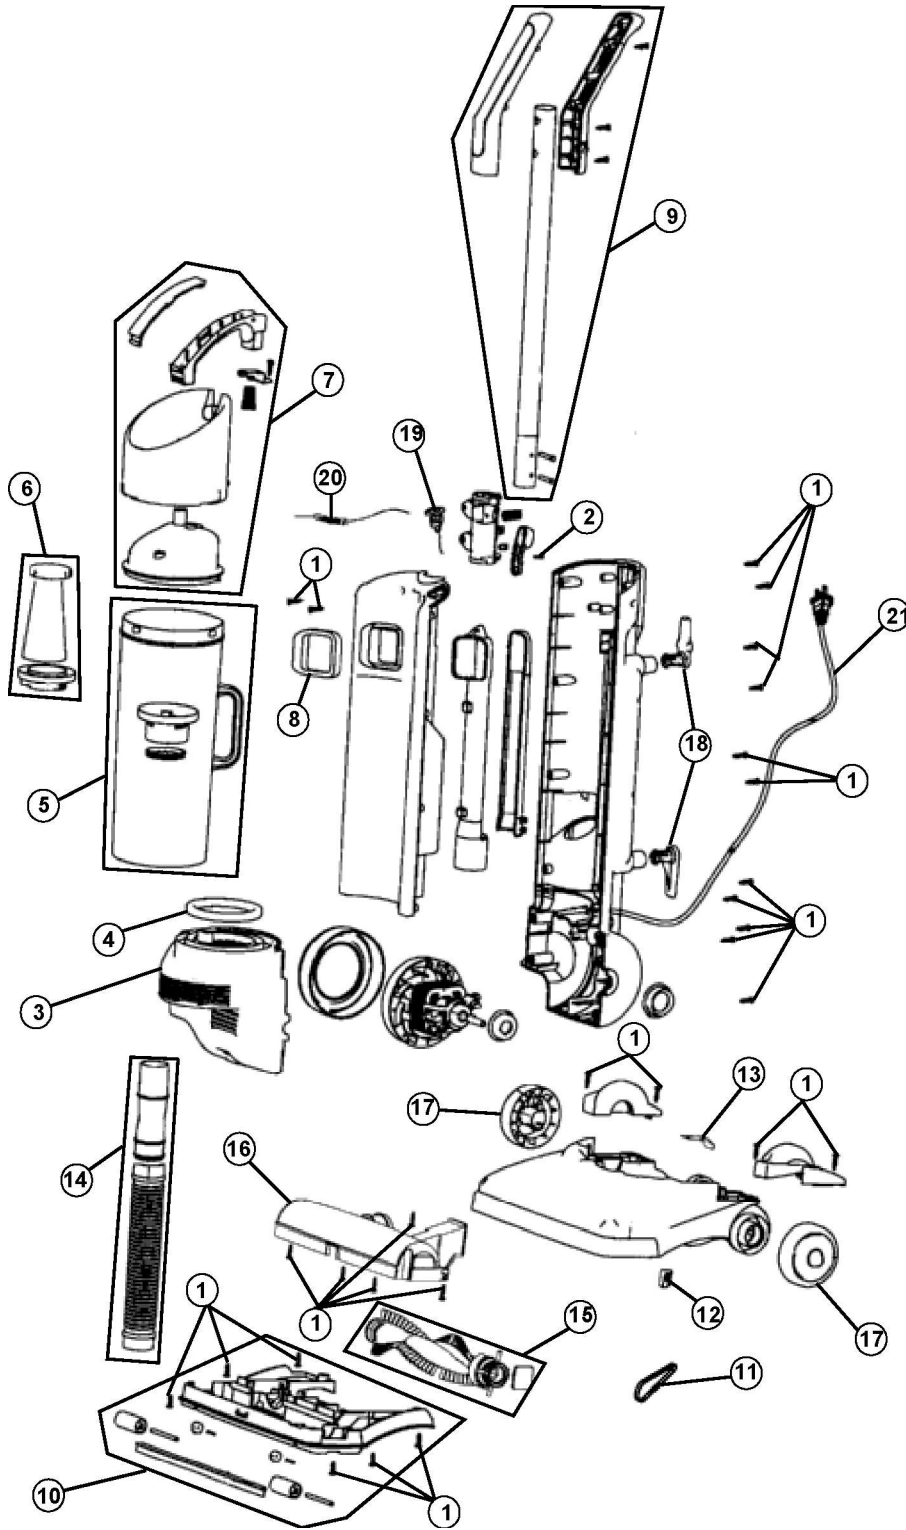

# Royal 084600 Owner's Manual

[Shop genuine replacement parts for Royal 084600](#)

[Find Your Royal Vacuum Cleaner Parts - Select From 772 Models](#)

----- Manual continues below -----

26

**Model No.**  
**084600**

Item	Part Number	Models To Fit	Part Description
1	R0-720430	084600	BODY SCREW
2	R0-SN0075	084600	HANDLE TUBE SCREW 4 X 10
3	RO-SN0010	084600	MOTOR HOUSING
4	RO-SN0045	084600	MOTOR INLET GASKET
5	RO-SN0125	084600	DIRT CUP ASSEMBLY
6	RO-SFA115	084600	F-2 / FILTER ASSEMBLY
7	RO-SN0110	084600	DIRT CUP LID ASSEMBLY
8	R0-SN0050	084600	DIRT CUP INLET GASKET
9	RO-SN0170	084600	HANDLE ASSEMBLY
10	RO-SN0205	084600	NOZZLE GUARD ASSEMBLY
11	RO-SN0220	084600	STYLE 15 BELT
12	RO-720380	084600	BELT CLIP GUIDE
13	RO-SN0245	084600	SPRING PLATE
14	RO-SN0250	084600	LOWER HOSE ASSEMBLY
15	RO-SN0275	084600	BRUSH ROLL ASSEMBLY
16	RO-SN0255	084600	BRUSH ROLL COVER
17	RO-SN0240	084600	REAR WHEEL
18	RO-SN0070	084600	CORD HOOK
19	RO-SN0100	084600	ROCKER SWITCH
20		084600	FUSE
21	RO-SN0105	084600	POWER CORD 30'