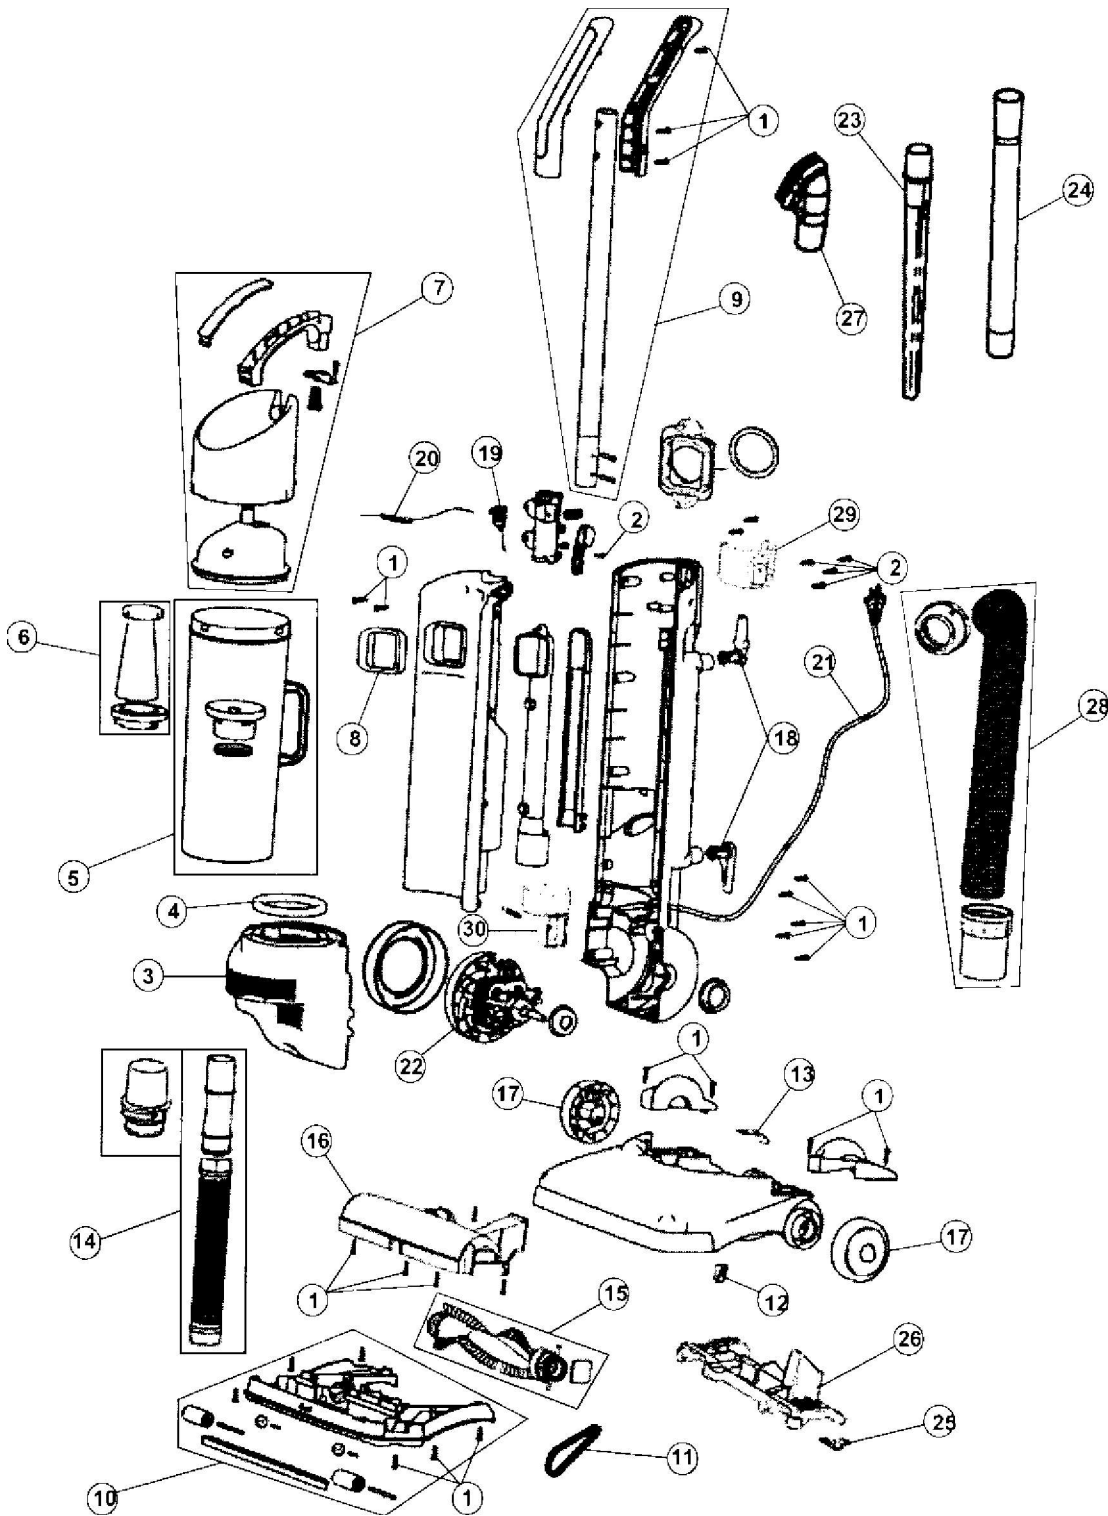

Dirt Devil

dynamite
BAGLESS QUICKVAC

dynamite
PLUS
BAGLESS QUICKVAC

26

MODEL NO.

084600

084605

084610 RED

084611 BLUE

084612 GREEN

084613 SILVER

084650(X)

26

MODEL NO.

084600
 084605
 08461 ORED
 084611 BLUE
 084612 GREEN
 084613 SILVER
 084650(X)

Item	Part Number	Models To Fit	Part Description
1	1720430000	ALL	BODY SCREW
2	1SN0075000	ALL	HANDLE TUBE SCREW 4 X 10
3	1SN0010000	084600, 084605, 084610	MOTOR HOUSING
	1SN1010000	084650	MOTOR HOUSING
4	1SN0045600	ALL	MOTOR INLET GASKET
5	2SN0125Q00	ALL	DIRT CUP ASSEMBLY
6	3SFA11500X	ALL	F2 / FILTER ASSEMBLY
7	2SN0110000	ALL	DIRT CUP LID ASSEMBLY
8	1SN0050600	ALL	DIRT CUP INLET GASKET
9	2SN0170000	ALL	HANDLE ASSEMBLY
10	2SN0205600	084600, 084605, 084610	NOZZLE GUARD ASSEMBLY
	2SN1205600	084650	NOZZLE GUARD ASSEMBLY
11	1SN0220001	ALL	STYLE 15 BELT
12	1720380000	ALL	BELT CLIP GUIDE
13	1SN0245000	084600, 084605, 084610	SPRING PLATE
	1SN1240000	084650	SPRING PLATE
14	2SN0250600	084600, 084605, 084610	LOWER HOSE ASSEMBLY
	2SN0250Q00	084650	LOWER HOSE ASSEMBLY
15	2SN0275000	ALL	BRUSH ROLL ASSEMBLY
16	1SN0255600	ALL	BRUSH ROLL COVER
17	1SN0240600	ALL	REAR WHEEL
18	1SN0090000	084600, 084605, 084610	CORD HOOK
	1SN0330000	084650	CORD HOOK
19	1SN0100000	ALL	ROCKER SWITCH
20	1SN0340000	ALL	FUSE
21	1SN0105000	ALL	POWER CORD 30'
22	2SN0085000	ALL	MOTOR
23	1SN0112000	084650	CREVICE TOOL
24	1SN0110000	084650	EXTENSION WAND
25	1SN1235000	084650	LIFTER PLATE
26	2SN1210000	084650	ROLLER LIFTER ASSEMBLY
27	1SN0114000	084650	UPHOLSTERY TOOL
28	2SN1075000	084650	UPPER HOSE ASSEMBLY
29	1SN0113000	084650	UPPER WAND HOLDER
30	1SN0115000	084650	LOWER WAND CUP