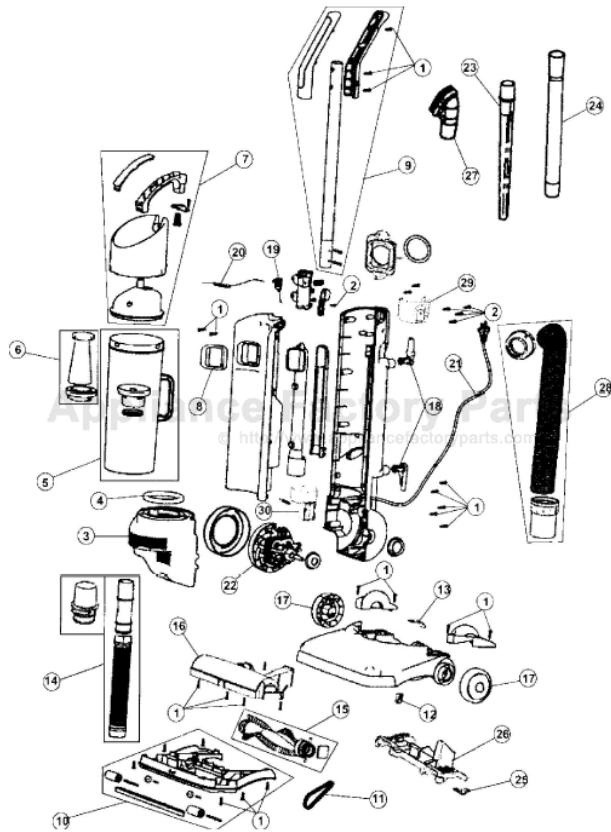

# Royal 084611 Owner's Manual

[Shop genuine replacement parts for Royal 084611](#)

[Find Your Royal Vacuum Cleaner Parts - Select From 772 Models](#)

----- Manual continues below -----

# Dirt Devil

**dynamite**  
BAGLESS QUICKVAC

**dynamite**  
PLUS  
BAGLESS QUICKVAC

26

MODEL NO.

084600

084605

084610 RED

084611 BLUE

084612 GREEN

084613 SILVER

084650(X)

26

MODEL NO.

084600

084605

084610 RED

084611 BLUE

084612 GREEN

084613 SILVER

084650(X)

Item	Part Number	Models To Fit	Part Description
1	1720430000	ALL	BODY SCREW
2	1SN0075000	ALL	HANDLE TUBE SCREW 4 X 10
3	1SN0010000	084600, 084605, 084610	MOTOR HOUSING
	1SN1010000	084650	MOTOR HOUSING
4	1SN0045600	ALL	MOTOR INLET GASKET
5	2SN0125Q00	ALL	DIRT CUP ASSEMBLY
6	3SFA11500X	ALL	F2 / FILTER ASSEMBLY
7	2SN0110000	ALL	DIRT CUP LID ASSEMBLY
8	1SN0050600	ALL	DIRT CUP INLET GASKET
9	2SN0170000	ALL	HANDLE ASSEMBLY
10	2SN0205600	084600, 084605, 084610	NOZZLE GUARD ASSEMBLY
	2SN1205600	084650	NOZZLE GUARD ASSEMBLY
11	1SN0220001	ALL	STYLE 15 BELT
12	1720380000	ALL	BELT CLIP GUIDE
13	1SN0245000	084600, 084605, 084610	SPRING PLATE
	1SN1240000	084650	SPRING PLATE
14	2SN0250600	084600, 084605, 084610	LOWER HOSE ASSEMBLY
	2SN0250Q00	084650	LOWER HOSE ASSEMBLY
15	2SN0275000	ALL	BRUSH ROLL ASSEMBLY
16	1SN0255600	ALL	BRUSH ROLL COVER
17	1SN0240600	ALL	REAR WHEEL
18	1SN0090000	084600, 084605, 084610	CORD HOOK
	1SN0330000	084650	CORD HOOK
19	1SN0100000	ALL	ROCKER SWITCH
20	1SN0340000	ALL	FUSE
21	1SN0105000	ALL	POWER CORD 30'
22	2SN0085000	ALL	MOTOR
23	1SN0112000	084650	CREVICE TOOL
24	1SN0110000	084650	EXTENSION WAND
25	1SN1235000	084650	LIFTER PLATE
26	2SN1210000	084650	ROLLER LIFTER ASSEMBLY
27	1SN0114000	084650	UPHOLSTERY TOOL
28	2SN1075000	084650	UPPER HOSE ASSEMBLY
29	1SN0113000	084650	UPPER WAND HOLDER
30	1SN0115000	084650	LOWER WAND CUP