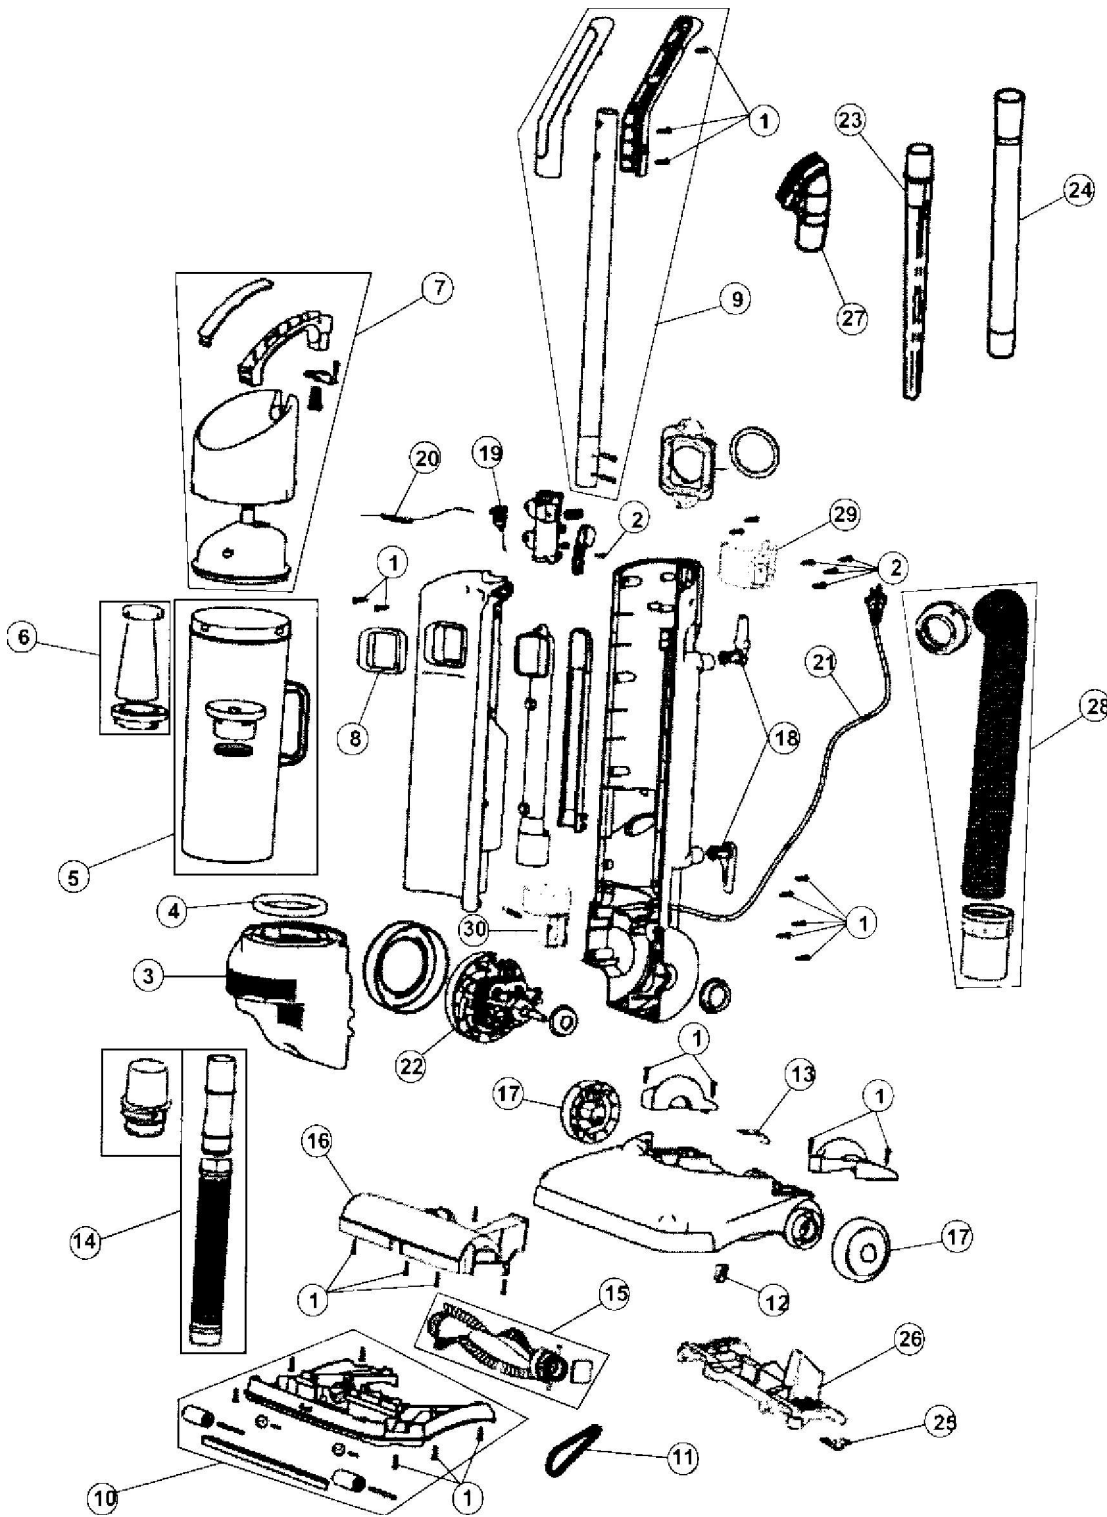

# Dirt Devil

**dynamite**  
BAGLESS QUICKVAC

**dynamite**  
PLUS  
BAGLESS QUICKVAC

26

MODEL NO.

084600

084605

084610 RED

084611 BLUE

084612 GREEN

084613 SILVER

084650(X)

26

MODEL NO.

084600

084605

084610 RED

084611 BLUE

084612 GREEN

084613 SILVER

084650(X)

Item	Part Number	Models To Fit	Part Description
1	1720430000	ALL	BODY SCREW
2	1SN0075000	ALL	HANDLE TUBE SCREW 4 X 10
3	1SN0010000	084600, 084605, 084610	MOTOR HOUSING
	1SN1010000	084650	MOTOR HOUSING
4	1SN0045600	ALL	MOTOR INLET GASKET
5	2SN0125Q00	ALL	DIRT CUP ASSEMBLY
6	3SFA11500X	ALL	F2 / FILTER ASSEMBLY
7	2SN0110000	ALL	DIRT CUP LID ASSEMBLY
8	1SN0050600	ALL	DIRT CUP INLET GASKET
9	2SN0170000	ALL	HANDLE ASSEMBLY
10	2SN0205600	084600, 084605, 084610	NOZZLE GUARD ASSEMBLY
	2SN1205600	084650	NOZZLE GUARD ASSEMBLY
11	1SN0220001	ALL	STYLE 15 BELT
12	1720380000	ALL	BELT CLIP GUIDE
13	1SN0245000	084600, 084605, 084610	SPRING PLATE
	1SN1240000	084650	SPRING PLATE
14	2SN0250600	084600, 084605, 084610	LOWER HOSE ASSEMBLY
	2SN0250Q00	084650	LOWER HOSE ASSEMBLY
15	2SN0275000	ALL	BRUSH ROLL ASSEMBLY
16	1SN0255600	ALL	BRUSH ROLL COVER
17	1SN0240600	ALL	REAR WHEEL
18	1SN0090000	084600, 084605, 084610	CORD HOOK
	1SN0330000	084650	CORD HOOK
19	1SN0100000	ALL	ROCKER SWITCH
20	1SN0340000	ALL	FUSE
21	1SN0105000	ALL	POWER CORD 30'
22	2SN0085000	ALL	MOTOR
23	1SN0112000	084650	CREVICE TOOL
24	1SN0110000	084650	EXTENSION WAND
25	1SN1235000	084650	LIFTER PLATE
26	2SN1210000	084650	ROLLER LIFTER ASSEMBLY
27	1SN0114000	084650	UPHOLSTERY TOOL
28	2SN1075000	084650	UPPER HOSE ASSEMBLY
29	1SN0113000	084650	UPPER WAND HOLDER
30	1SN0115000	084650	LOWER WAND CUP