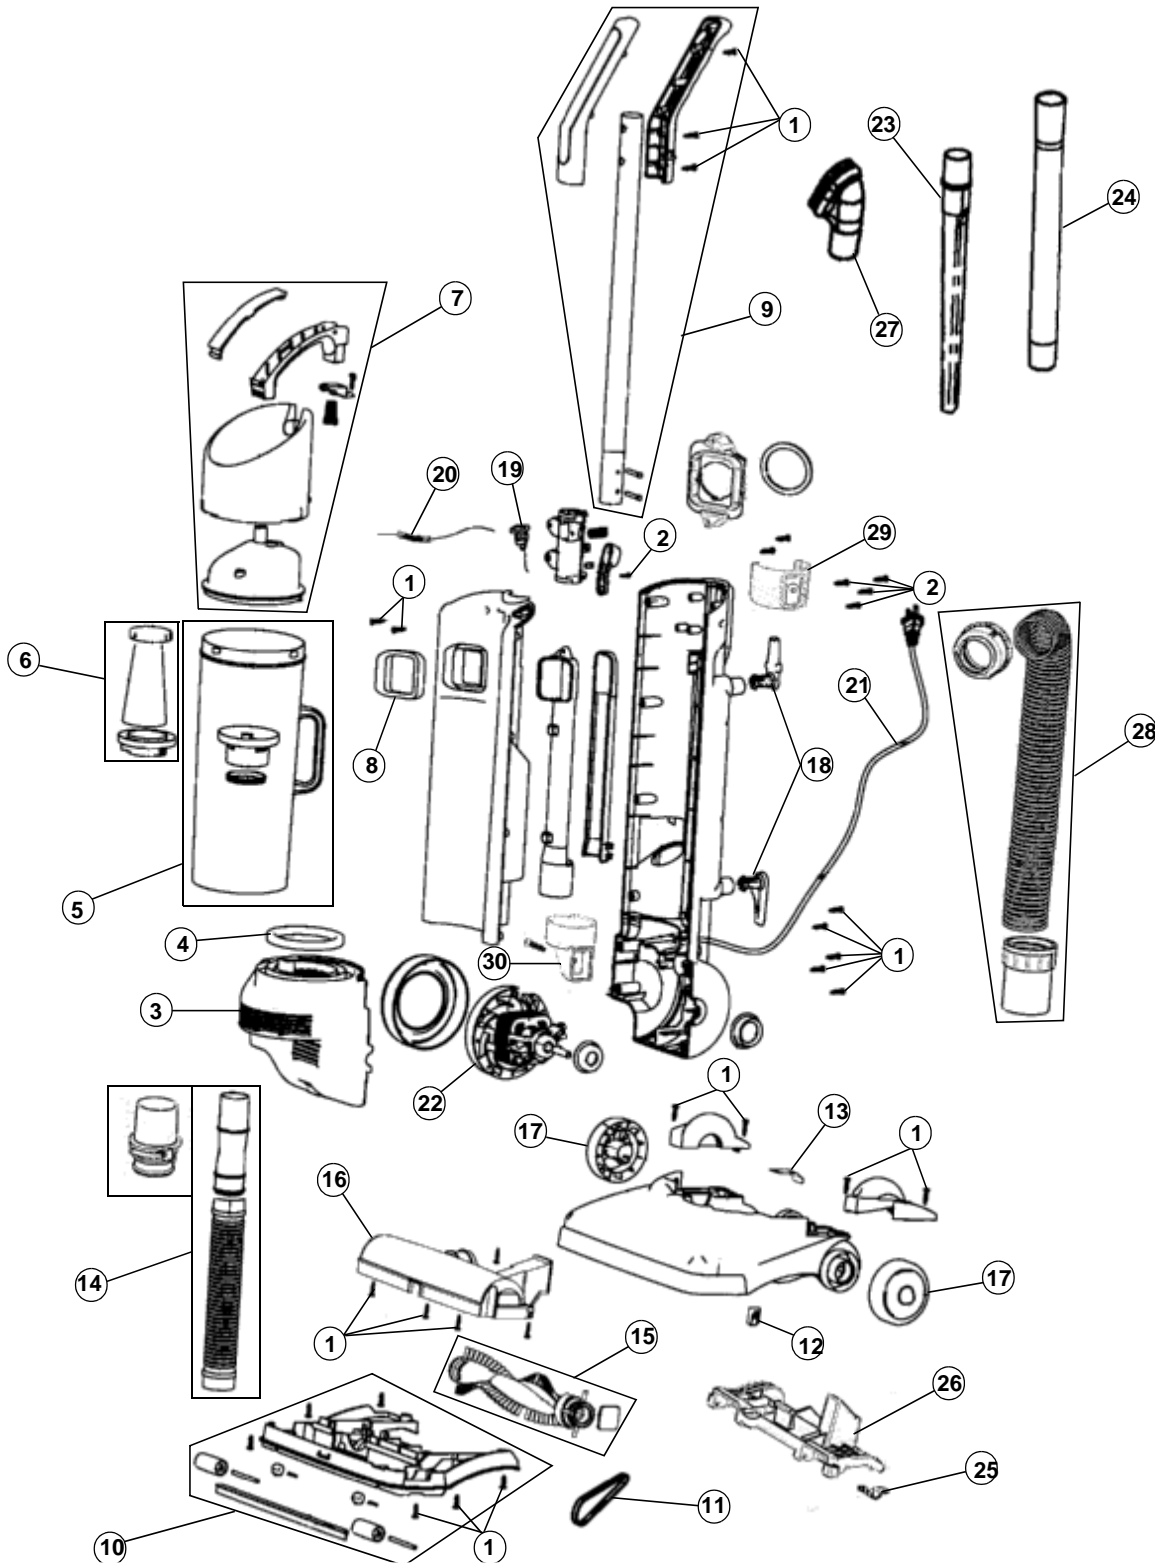

# ASSEMBLY SCHEMATIC

## MODEL NO.

- 084600
- 084605
- 084610<sub>RED</sub>
- 084611<sub>BLUE</sub>
- 084612<sub>GREEN</sub>
- 084613<sub>SILVER</sub>
- 084614<sub>CA</sub><sub>ORG</sub>
- 084615<sub>CA</sub><sub>WHT</sub>
- 084650(X)
- 084651

**MODEL NO.**

Item	Part Number	Models To Fit	Part Description
1	1720430000	ALL	BODY SCREW
2	1SN0075000	ALL	HANDLE TUBE SCREW 4 X 10
3	1SN0010000	ALL EXCEPT 084650, 084651	MOTOR HOUSING
	1SN1010000	084650, 084651	MOTOR HOUSING
4	1SN0045600	ALL	MOTOR INLET GASKET
5	2SN0125Q00	ALL	DIRT CUP ASSEMBLY
6	3SFA11500X	ALL	F-2 / FILTER ASSEMBLY
7	2SN0110000	ALL	DIRT CUP LID ASSEMBLY
8	1SN0050600	ALL	DIRT CUP INLET GASKET
9	2SN0170000	ALL	HANDLE ASSEMBLY
10	2SN0205600	ALL EXCEPT 084650, 084651	NOZZLE GUARD ASSEMBLY
	2SN1205600	084650, 084651	NOZZLE GUARD ASSEMBLY
11	1SN0220001	ALL	STYLE 15 BELT
12	1720380000	ALL	BELT CLIP GUIDE
13	1SN0245000	ALL EXCEPT 084650, 084651	SPRING PLATE
	1SN1240000	084650, 084651	SPRING PLATE
14	2SN0250600	ALL EXCEPT 084650, 084651	LOWER HOSE ASSEMBLY
	2SN0250Q00	084650, 084651	LOWER HOSE ASSEMBLY
15	2SN0275000	ALL	BRUSH ROLL ASSEMBLY
16	1SN0255600	ALL	BRUSH ROLL COVER
17	1SN0240600	ALL	REAR WHEEL
18	1SN0090000	ALL EXCEPT 084650, 084651	CORD HOOK
	1SN0330000	084650, 084651	CORD HOOK
19	1SN0100000	ALL	ROCKER SWITCH
20	1SN0340000	ALL	FUSE
21	1SN0105000	ALL	POWER CORD 30'
22	2SN0085000	ALL	MOTOR
23	1SN0112000	084650, 084651	CREVICE TOOL
24	1SN0110000	084650, 084651	EXTENSION WAND
25	1SN1235000	084650, 084651	LIFTER PLATE
26	2SN1210000	084650, 084651	ROLLER LIFTER ASSEMBLY
27	1SN0114000	084650, 084651	UPHOLSTERY TOOL
28	2SN1075000	084650, 084651	UPPER HOSE ASSEMBLY
29	1SN0113000	084650, 084651	UPPER WAND HOLDER
30	1SN0115000	084650, 084651	LOWER WAND CUP

084600

084605

084610<sub>RED</sub>084611<sub>BLUE</sub>084612<sub>GREEN</sub>084613<sub>SILVER</sub>084614<sub>CA</sub><sub>ORG</sub>084615<sub>CA</sub><sub>WHT</sub>

084650(X)

084651