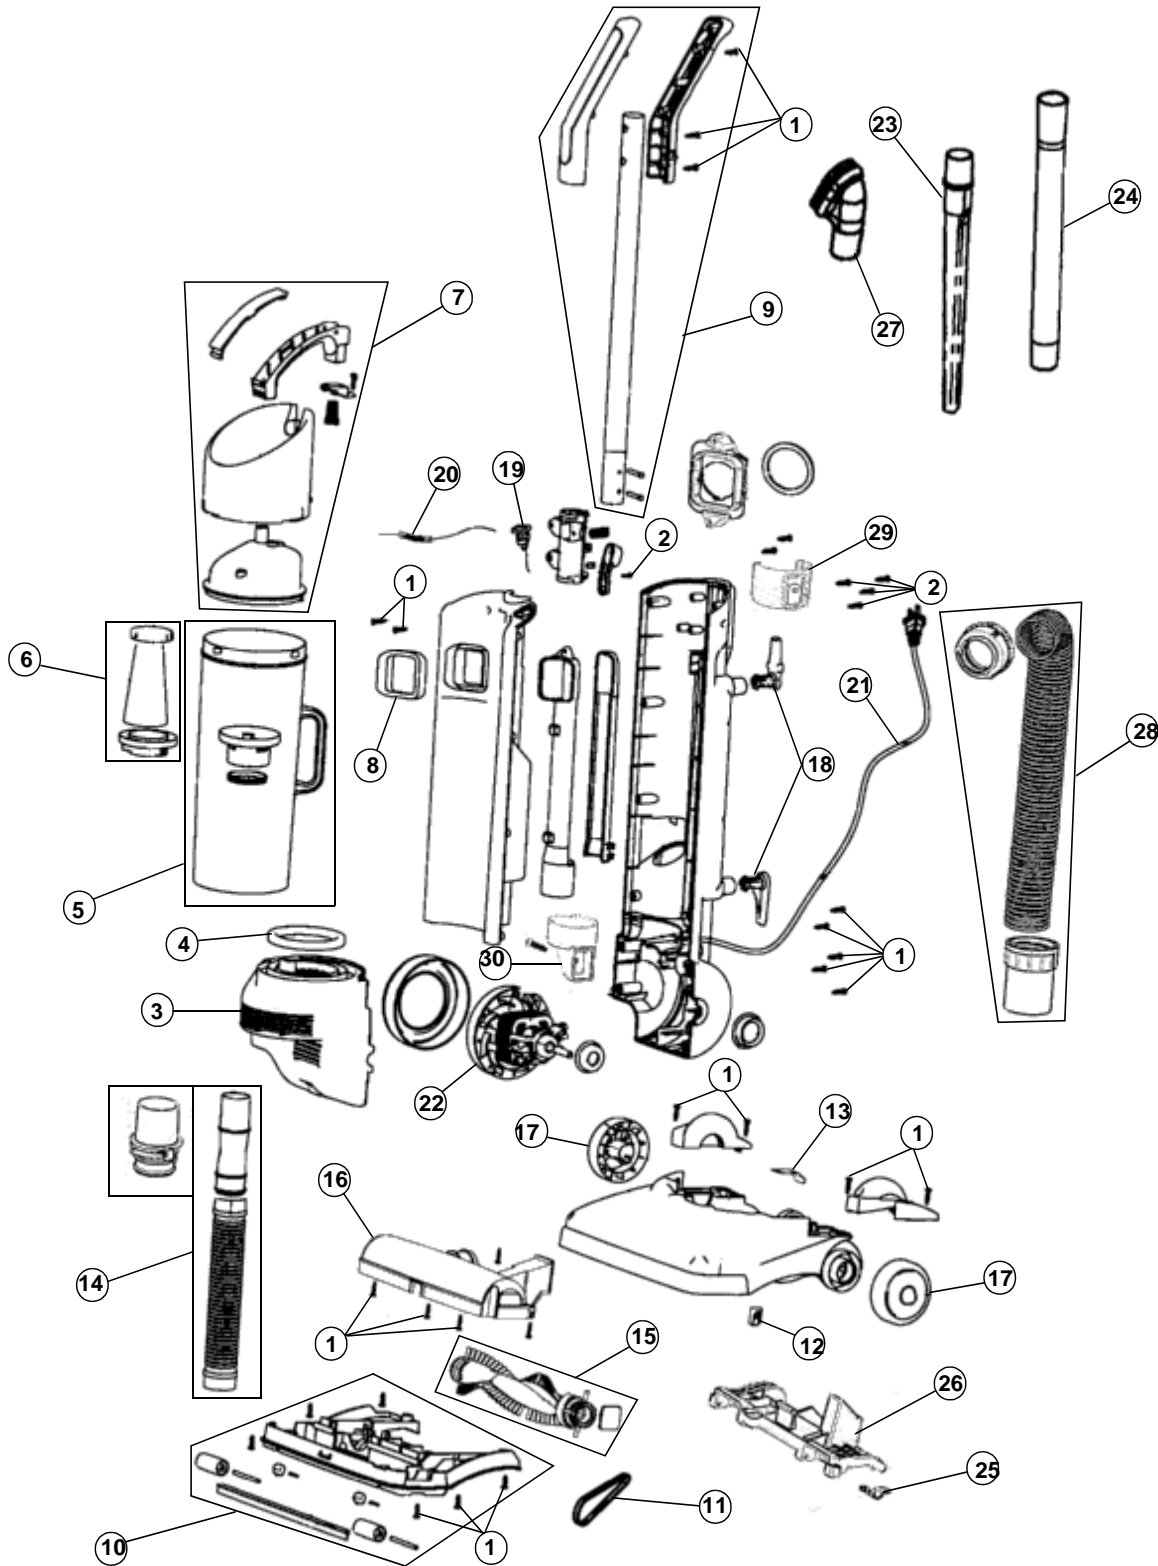

- 084600
- 084605
- 084610_{RED}
- 084611_{BLUE}
- 084612_{GREEN}
- 084613_{SILVER}
- 084614_{CA}_{ORG}
- 084615_{BLACK}
- 084615_{CA}_{WHT}
- 084616_{MAGENTA}
- 084650(X)
- 084651
- UD40210_{PURP}
- UD40215_{LIME}
- UD40220_{ORG}
- UD40225_{ROYAL}
- UD40240_{BLUE BLA}
- UD40245_{PNK POS}
- UD40250_{ROY BL}
- UD40290_{TEAL}
- UD40295_{BLUE AQ}
- UD40300_{MANGO}