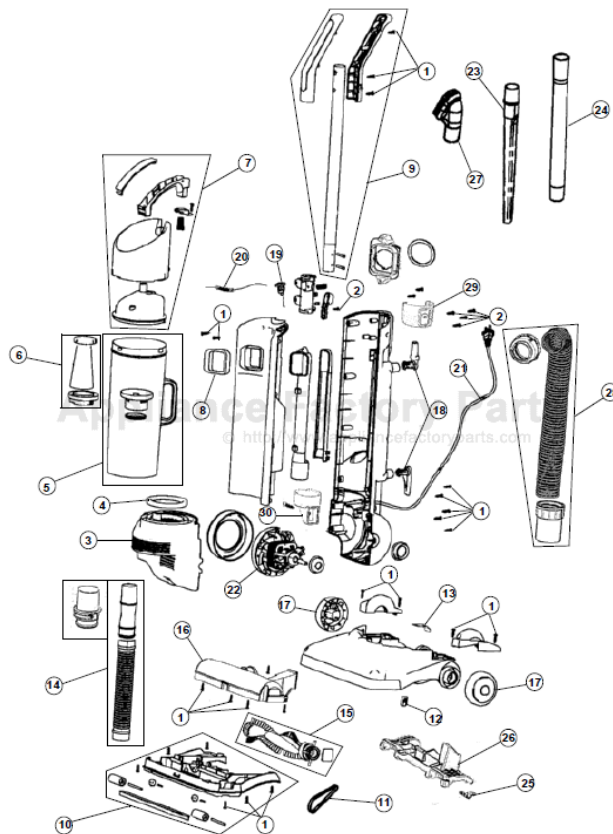

[Find Your Royal Vacuum Cleaner Parts - Select From 772 Models](#)

----- Manual continues below -----