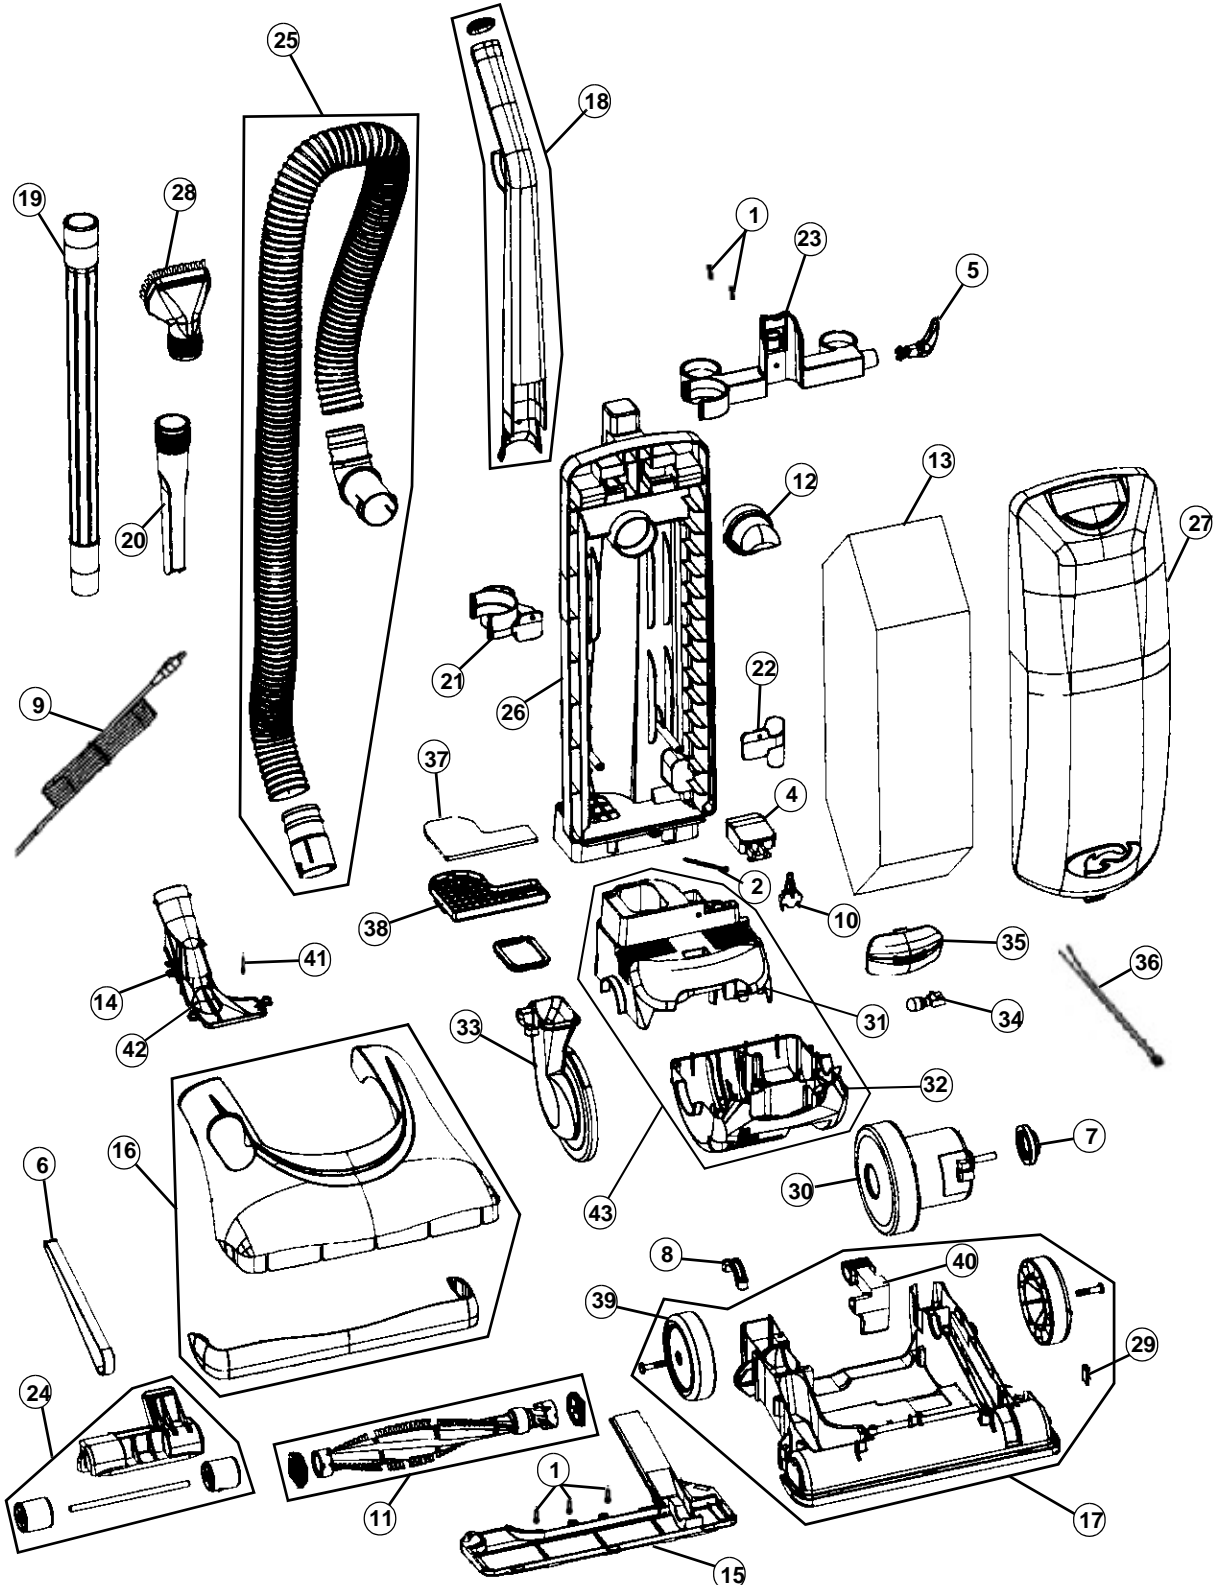

# ASSEMBLY SCHEMATIC

MODEL NO.

085570  
085575  
085580  
085585  
085590

## PART LISTING

### MODEL No.

Item	Part Number	Model's To Fit	Part Description
1	1720430000	ALL	BODY SCREW 8-10 X 5/8
2	1520180000	ALL	SCREW
3	2520415000	ALL	SCREW PACKAGE
4	1855140B00	ALL	PEDAL - SWITCH
5	1920015B00	ALL	CORD HOOK
	1JN3102000	085590	CORD HOOK
6	3720310001	ALL	STYLE 4/5 BELT / 2 PACK
7	1JN0217600	ALL	MOTOR GROMMET
8	1820351600	ALL	PIVOT CLAMP
9	1855240600	ALL	POWER CORD
10	1860081000	ALL	SWITCH ASSEMBLY
11	2JN0300000	ALL	BRUSH ROLL ASSEMBLY
12	1JN0021Q00	ALL	AIR DEFLECTOR
13	3920750001	ALL	TYPE U BAG / 3 PACK
14	1JN0115Q00	ALL	DIRT PASSAGE
15	1855135600	ALL	NOZZLE GUARD
16	2JN0100600	085570	NOZZLE COVER ASSEMBLY-BLACK
	2JN0100300	085575, 085585	NOZZLE COVER ASSEMBLY-RED
	2JN0100F00	085580	NOZZLE COVER ASSEMBLY-SAGE
	2JN3100000	085590	NOZZLE COVER ASSEMBLY-RED
17	1JN0110600	ALL	NOZZLE BASE ASSEMBLY
18	1JN0050000	ALL	HANDLE ASSEMBLY - UPPER
	2JN3101000	085590	HANDLE ASSEMBLY - UPPER
19	1402803600	ALL	EXTENSION WAND
20	1JN0058B00	ALL	CREVICE TOOL
21	1JN0027600	ALL	WAND / HOSE CUP
22	1JN0026000	ALL	LOWER CORD HOOK
23	1JN0055600	ALL	UPPER TOOL CADDY
	1JN3101000	085590	UPPER TOOL CADDY
24	2540095600	ALL	FRONT ROLLER ASSEMBLY
25	2JN0080600	ALL	HOSE ASSEMBLY
26	2JN0020600	ALL	BACK PANEL ASSEMBLY
27	2JN0010600	085570	FRONT PANEL ASSEMBLY-BLACK
	2JN0010300	085575, 085585	FRONT PANEL ASSEMBLY-RED
	2JN0010F00	085580	FRONT PANEL ASSEMBLY-SAGE
	2JN3103000	085590	FRONT PANEL ASSEMBLY-RED