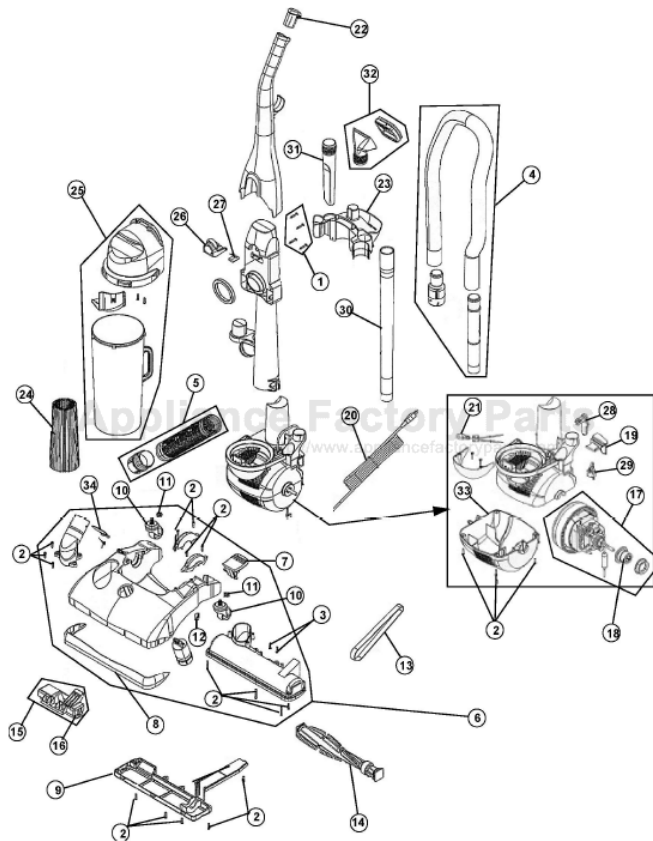

This Owner's Manual is provided and hosted by [Appliance Factory Parts](http://ApplianceFactoryParts.com).

Royal 085800 Owner's Manual

[Shop genuine replacement parts for Royal 085800](#)

[Find Your Royal Vacuum Cleaner Parts - Select From 772 Models](#)

----- Manual continues below -----

MODEL NO.

- 085800
- 085805
- 085806
- 085807HD
- 085810
- 085830(T)
- 085840HD

MODEL NO.

Item	Part Number	Models To Fit	Part Description
1	R0-881250	ALL	HANDLE SCREW ASSEMBLY
2	R0-720430	ALL	SCREW 8-10 X 5/8 - COMBO
3	R0-250100	ALL	SCREW 8-10 X 1 - BODY
4	R0-881005	ALL	HOSE ASSEMBLY
5	R0-881015	ALL	LOWER HOSE ASSEMBLY
6	R0-JF1041	ALL	NOZZLE COVER/BASE ASSEMBLY BLACK ONLY
7	R0-JE1044	ALL	HANDLE RELEASE PEDAL
8	R0-881050	ALL	BUMPER
9	R0-JE1056	ALL	NOZZLE GUARD
10	RO-191237	ALL	CASTER
11	R0-912420	ALL	WHEEL RETAINER / PAL NUT
12	R0-720380	ALL	BELT GUIDE CLIP
13	R0-540310	ALL	BELT - STYLE 5
14	R0-881080	ALL	BRUSH ROLL ASSEMBLY
15	R0-JE1110	ALL	ROLLER LIFTER ASSEMBLY
16	R0-881110	ALL	FRONT ROLLER - ORDER #15
17	R0-JE1120	ALL	MOTOR ASSEMBLY
18	R0-881130	ALL	GROMMET
19	RO-881135	ALL	SWITCH PEDAL
20	R0-881140	ALL	POWER CORD
21	R0-920906	ALL	BULB #906
22	R0-881201	ALL	HANDLE CAP
23	R0-881205	ALL	TOOL CADDY
24	R0-JC0360	ALL	F-1 / HEPA FILTER ASSEMBLY
25	RO-881235	ALL	DIRT CUP ASSEMBLY
26	R0-881250	ALL	DIRT CUP LATCH
27	RO-881255	ALL	DIRT CUP LATCH SPRING
28	R0-790655	ALL	CORD HOOK
29	R0-860081	ALL	SWITCH
30	RO-863365	ALL	EXTENSION WAND
31	R0-920035	ALL	CREVICE TOOL

085800

085805

085806

085807HD

085810

085830(T)

085840HD

PART LISTING

MODEL NO.

085800

085805

085806

085807HD

085810

085830(T)

085840HD