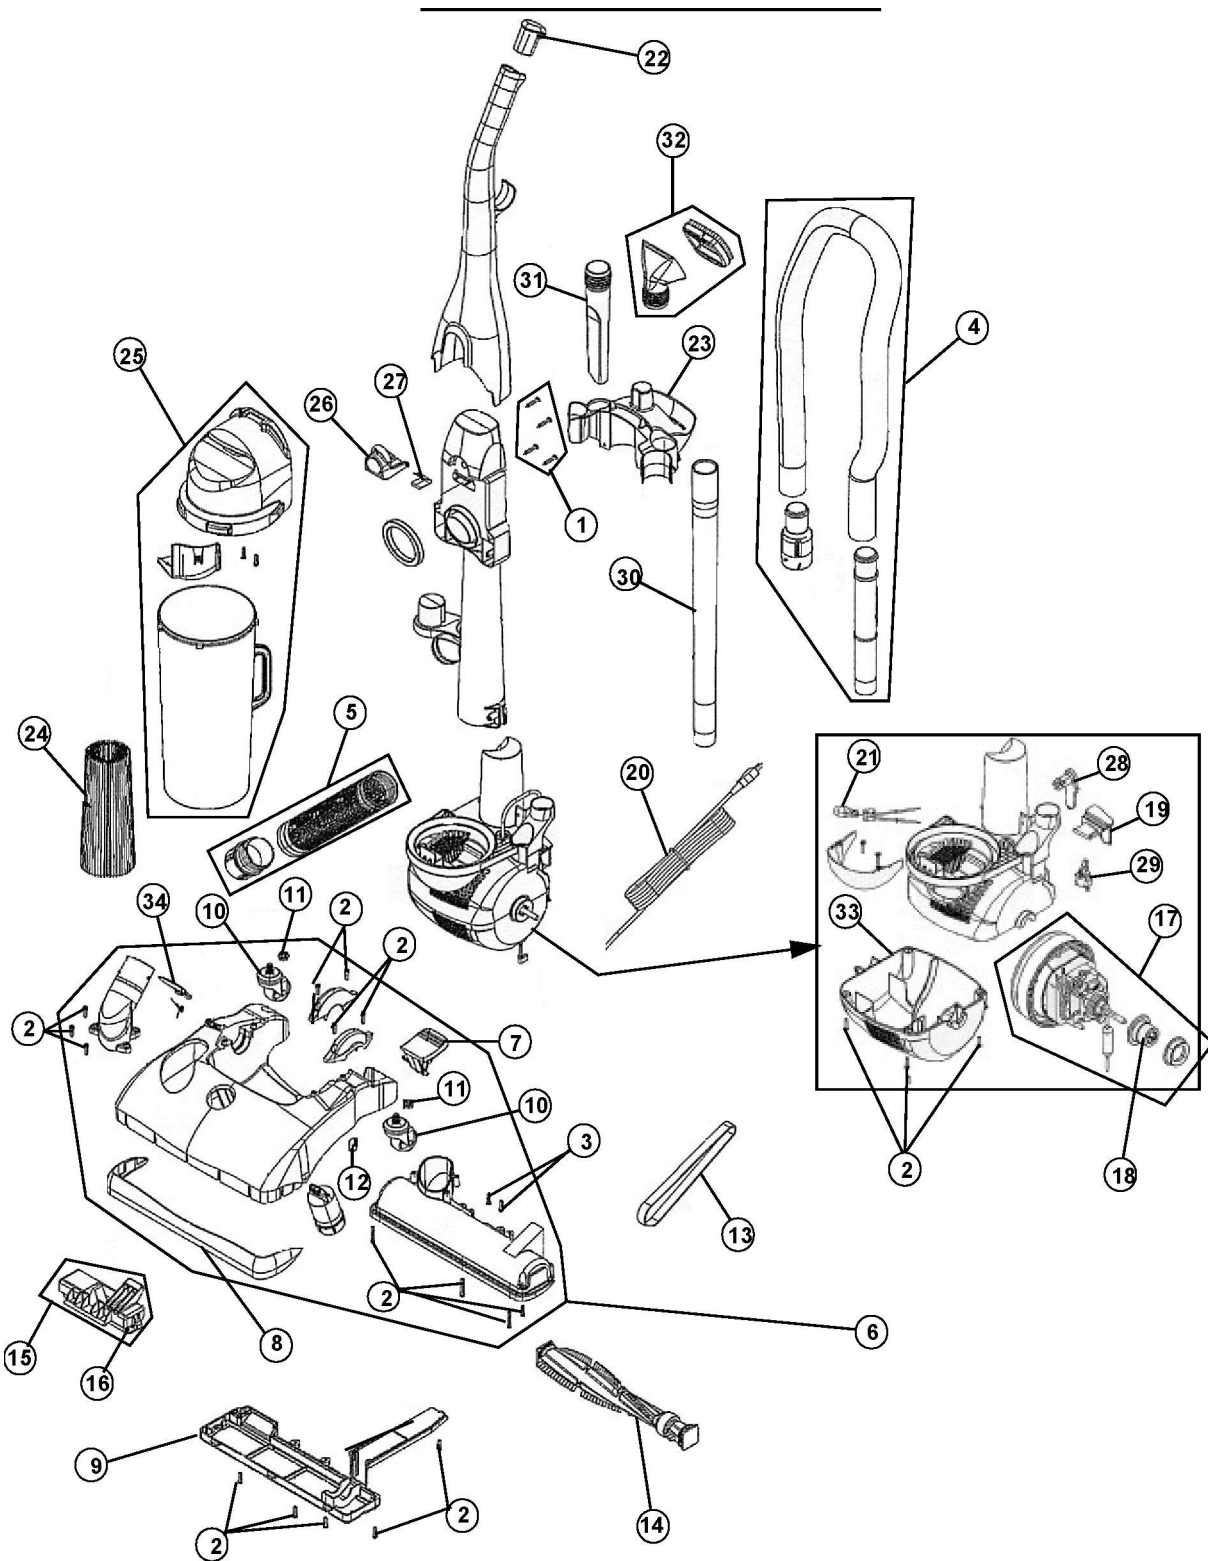

This Owner's Manual is provided and hosted by [Appliance Factory Parts](http://ApplianceFactoryParts.com).

Royal 085800 Owner's Manual

[Shop genuine replacement parts for Royal 085800](#)

[Find Your Royal Vacuum Cleaner Parts - Select From 772 Models](#)

----- Manual continues below -----

MODEL NO.

- 085800
- 085805
- 085806
- 085807HD
- 085810
- 085830(T)
- 085840HD

MODEL NO.

Item	Part Number	Models To Fit	Part Description
1	R0-881250	ALL	HANDLE SCREW ASSEMBLY
2	R0-720430	ALL	SCREW 8-10 X 5/8 - COMBO
3	R0-250100	ALL	SCREW 8-10 X 1 - BODY
4	R0-881005	ALL	HOSE ASSEMBLY
5	R0-881015	ALL	LOWER HOSE ASSEMBLY
6	R0-JF1041	ALL	NOZZLE COVER/BASE ASSEMBLY BLACK ONLY
7	R0-JE1044	ALL	HANDLE RELEASE PEDAL
8	R0-881050	ALL	BUMPER
9	R0-JE1056	ALL	NOZZLE GUARD
10	RO-191237	ALL	CASTER
11	R0-912420	ALL	WHEEL RETAINER / PAL NUT
12	R0-720380	ALL	BELT GUIDE CLIP
13	R0-540310	ALL	BELT - STYLE 5
14	R0-881080	ALL	BRUSH ROLL ASSEMBLY
15	R0-JE1110	ALL	ROLLER LIFTER ASSEMBLY
16	R0-881110	ALL	FRONT ROLLER - ORDER #15
17	R0-JE1120	ALL	MOTOR ASSEMBLY
18	R0-881130	ALL	GROMMET
19	RO-881135	ALL	SWITCH PEDAL
20	R0-881140	ALL	POWER CORD
21	R0-920906	ALL	BULB #906
22	R0-881201	ALL	HANDLE CAP
23	R0-881205	ALL	TOOL CADDY
24	R0-JC0360	ALL	F-1 / HEPA FILTER ASSEMBLY
25	RO-881235	ALL	DIRT CUP ASSEMBLY
26	R0-881250	ALL	DIRT CUP LATCH
27	RO-881255	ALL	DIRT CUP LATCH SPRING
28	R0-790655	ALL	CORD HOOK
29	R0-860081	ALL	SWITCH
30	RO-863365	ALL	EXTENSION WAND
31	R0-920035	ALL	CREVICE TOOL

085800

085805

085806

085807HD

085810

085830(T)

085840HD

PART LISTING

MODEL NO.

085800

085805

085806

085807HD

085810

085830(T)

085840HD