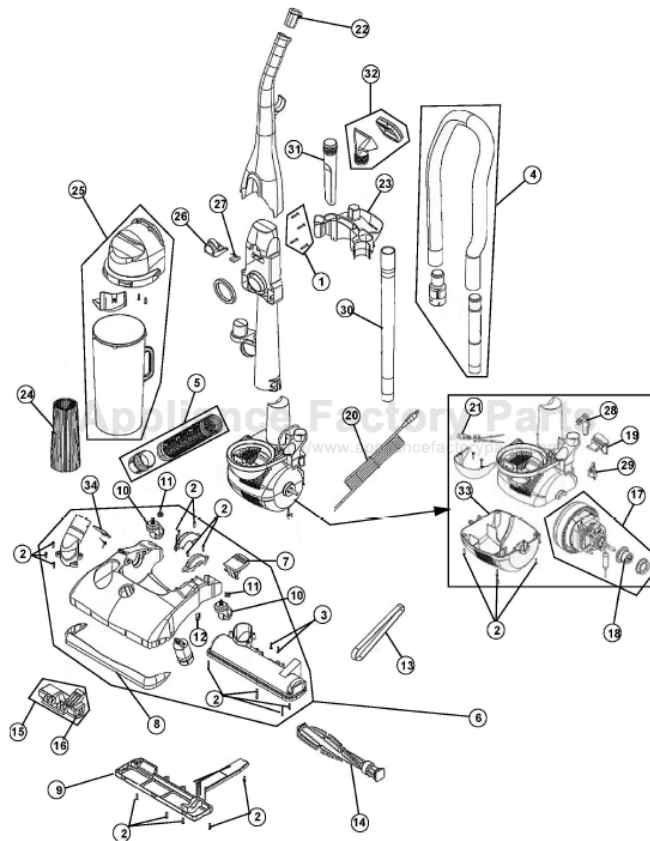

This Owner's Manual is provided and hosted by [Appliance Factory Parts](http://ApplianceFactoryParts.com).

Royal 085806 Owner's Manual

[Shop genuine replacement parts for Royal 085806](#)

[Find Your Royal Vacuum Cleaner Parts - Select From 772 Models](#)

----- Manual continues below -----

MODEL NO.

- 085800
- 085805
- 085806
- 085807HD
- 085810
- 085830(T)
- 085840HD

MODEL NO.

Item	Part Number	Models To Fit	Part Description
1	R0-881250	ALL	HANDLE SCREW ASSEMBLY
2	R0-720430	ALL	SCREW 8-10 X 5/8 - COMBO
3	R0-250100	ALL	SCREW 8-10 X 1 - BODY
4	R0-881005	ALL	HOSE ASSEMBLY
5	R0-881015	ALL	LOWER HOSE ASSEMBLY
6	R0-JF1041	ALL	NOZZLE COVER/BASE ASSEMBLY BLACK ONLY
7	R0-JE1044	ALL	HANDLE RELEASE PEDAL
8	R0-881050	ALL	BUMPER
9	R0-JE1056	ALL	NOZZLE GUARD
10	RO-191237	ALL	CASTER
11	R0-912420	ALL	WHEEL RETAINER / PAL NUT
12	R0-720380	ALL	BELT GUIDE CLIP
13	R0-540310	ALL	BELT - STYLE 5
14	R0-881080	ALL	BRUSH ROLL ASSEMBLY
15	R0-JE1110	ALL	ROLLER LIFTER ASSEMBLY
16	R0-881110	ALL	FRONT ROLLER - ORDER #15
17	R0-JE1120	ALL	MOTOR ASSEMBLY
18	R0-881130	ALL	GROMMET
19	RO-881135	ALL	SWITCH PEDAL
20	R0-881140	ALL	POWER CORD
21	R0-920906	ALL	BULB #906
22	R0-881201	ALL	HANDLE CAP
23	R0-881205	ALL	TOOL CADDY
24	R0-JC0360	ALL	F-1 / HEPA FILTER ASSEMBLY
25	RO-881235	ALL	DIRT CUP ASSEMBLY
26	R0-881250	ALL	DIRT CUP LATCH
27	RO-881255	ALL	DIRT CUP LATCH SPRING
28	R0-790655	ALL	CORD HOOK
29	R0-860081	ALL	SWITCH
30	RO-863365	ALL	EXTENSION WAND
31	R0-920035	ALL	CREVICE TOOL

085800

085805

085806

085807HD

085810

085830(T)

085840HD

PART LISTING

MODEL NO.

- 085800
- 085805
- 085806
- 085807HD
- 085810
- 085830(T)
- 085840HD

WIRING SCHEMATIC