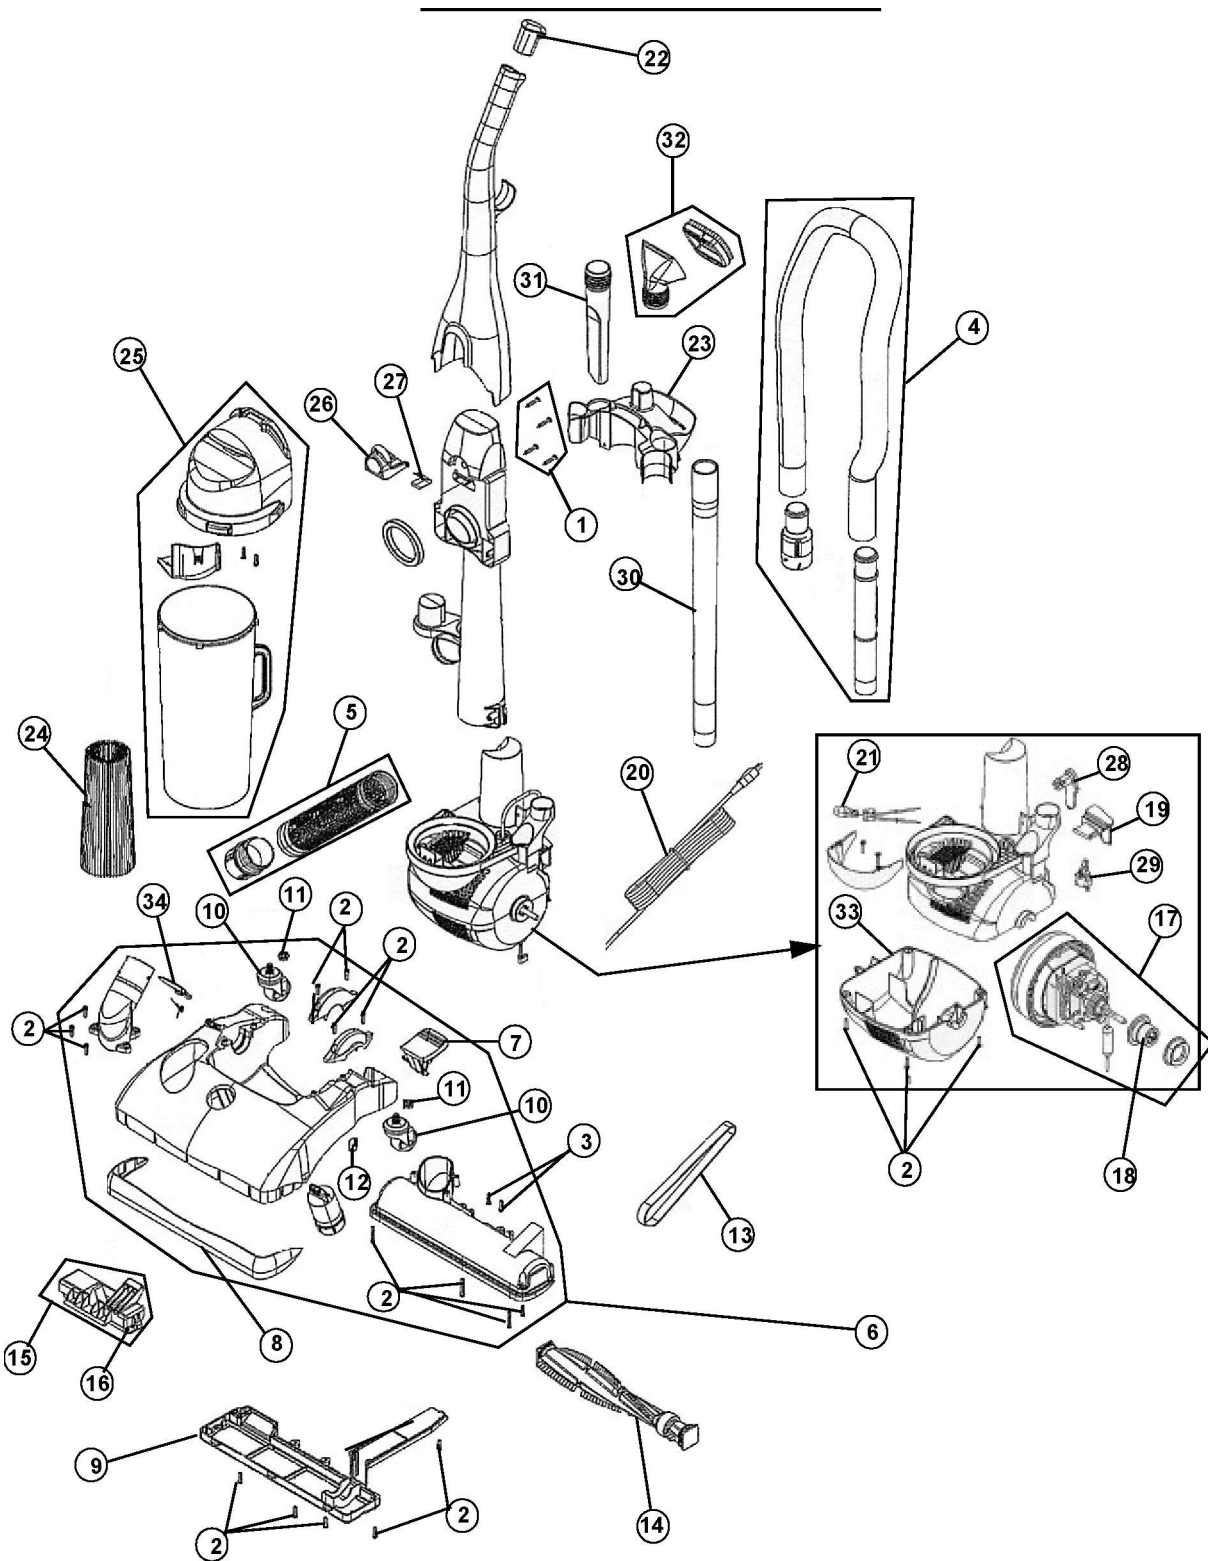

This Owner's Manual is provided and hosted by [Appliance Factory Parts](http://ApplianceFactoryParts.com).

Royal 085806 Owner's Manual

[Shop genuine replacement parts for Royal 085806](#)

[Find Your Royal Vacuum Cleaner Parts - Select From 772 Models](#)

----- Manual continues below -----

MODEL NO.

- 085800
- 085805
- 085806
- 085807HD
- 085810
- 085830(T)
- 085840HD

MODEL NO.

Item	Part Number	Models To Fit	Part Description
1	R0-881250	ALL	HANDLE SCREW ASSEMBLY
2	R0-720430	ALL	SCREW 8-10 X 5/8 - COMBO
3	R0-250100	ALL	SCREW 8-10 X 1 - BODY
4	R0-881005	ALL	HOSE ASSEMBLY
5	R0-881015	ALL	LOWER HOSE ASSEMBLY
6	R0-JF1041	ALL	NOZZLE COVER/BASE ASSEMBLY BLACK ONLY
7	R0-JE1044	ALL	HANDLE RELEASE PEDAL
8	R0-881050	ALL	BUMPER
9	R0-JE1056	ALL	NOZZLE GUARD
10	RO-191237	ALL	CASTER
11	R0-912420	ALL	WHEEL RETAINER / PAL NUT
12	R0-720380	ALL	BELT GUIDE CLIP
13	R0-540310	ALL	BELT - STYLE 5
14	R0-881080	ALL	BRUSH ROLL ASSEMBLY
15	R0-JE1110	ALL	ROLLER LIFTER ASSEMBLY
16	R0-881110	ALL	FRONT ROLLER - ORDER #15
17	R0-JE1120	ALL	MOTOR ASSEMBLY
18	R0-881130	ALL	GROMMET
19	RO-881135	ALL	SWITCH PEDAL
20	R0-881140	ALL	POWER CORD
21	R0-920906	ALL	BULB #906
22	R0-881201	ALL	HANDLE CAP
23	R0-881205	ALL	TOOL CADDY
24	R0-JC0360	ALL	F-1 / HEPA FILTER ASSEMBLY
25	RO-881235	ALL	DIRT CUP ASSEMBLY
26	R0-881250	ALL	DIRT CUP LATCH
27	RO-881255	ALL	DIRT CUP LATCH SPRING
28	R0-790655	ALL	CORD HOOK
29	R0-860081	ALL	SWITCH
30	RO-863365	ALL	EXTENSION WAND
31	R0-920035	ALL	CREVICE TOOL

085800

085805

085806

085807HD

085810

085830(T)

085840HD

PART LISTING

MODEL NO.

- 085800
- 085805
- 085806
- 085807HD
- 085810
- 085830(T)
- 085840HD

WIRING SCHEMATIC