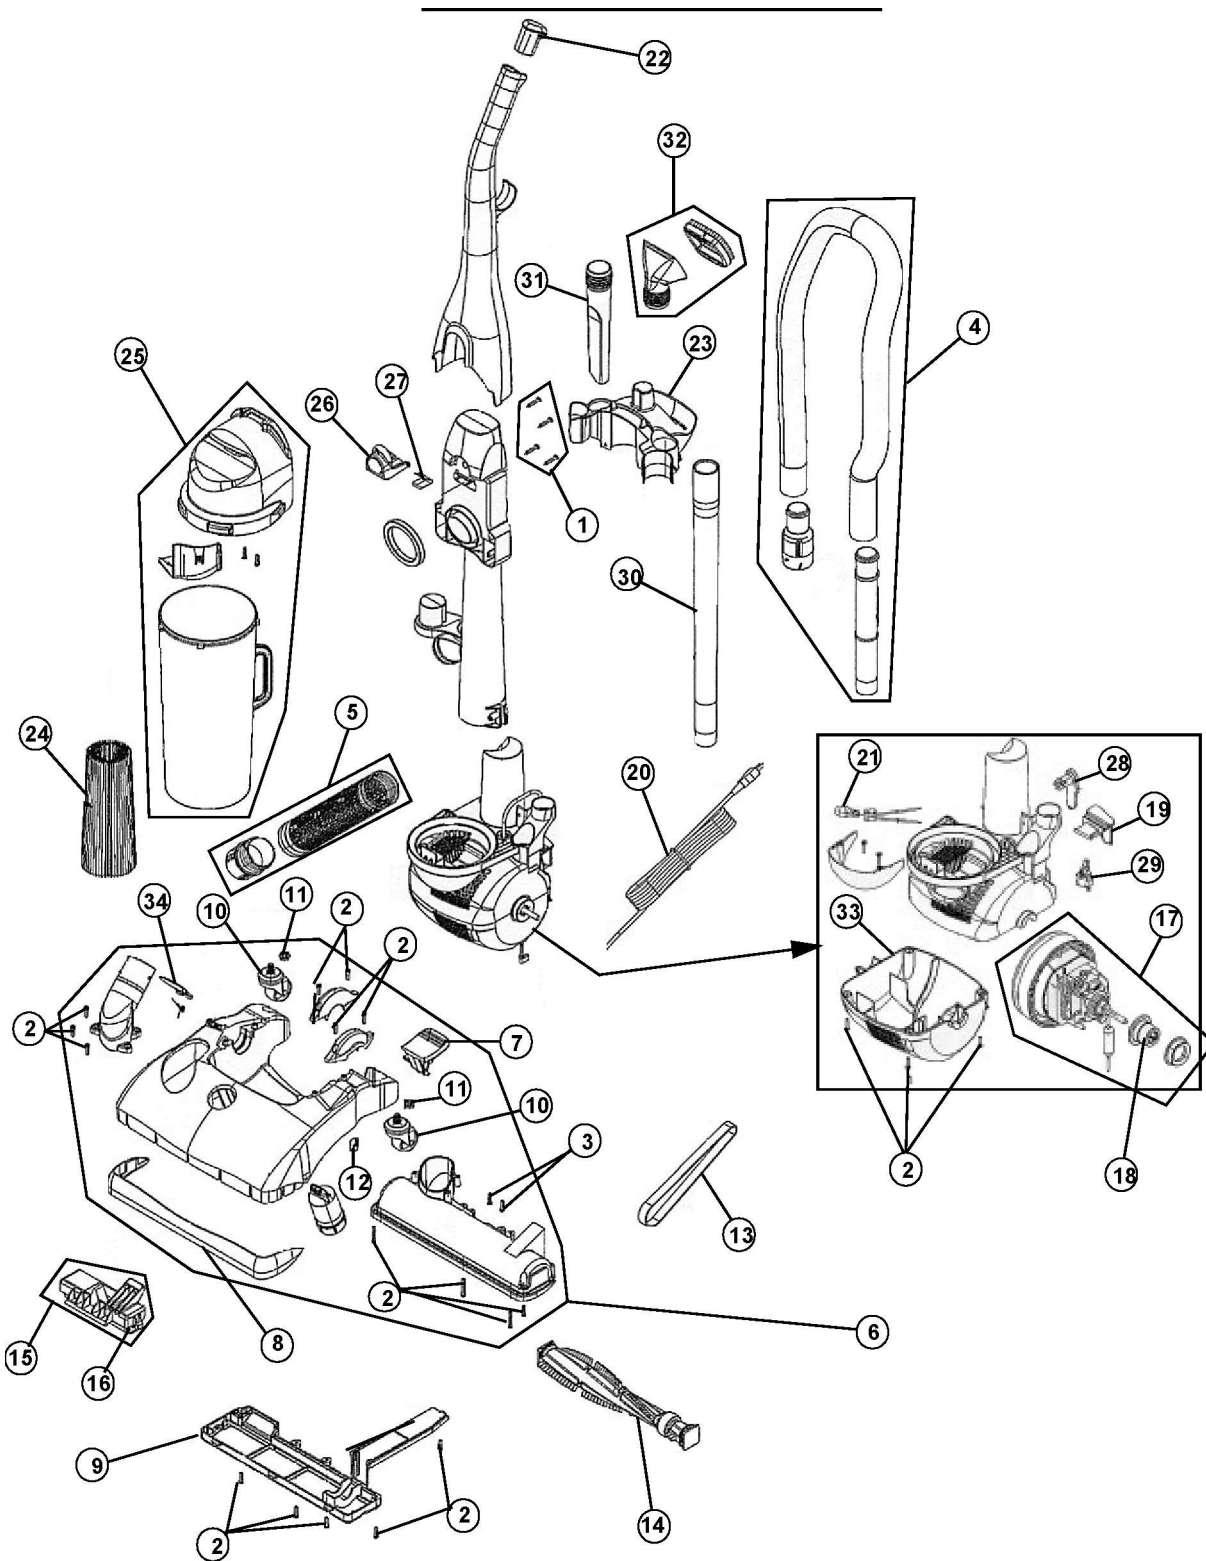

This Owner's Manual is provided and hosted by Appliance Factory Parts.

Royal 085807HD Owner's Manual

[Shop genuine replacement parts for Royal 085807HD](#)

[Find Your Royal Vacuum Cleaner Parts - Select From 772 Models](#)

----- Manual continues below -----

MODEL NO.

- 085800
- 085805
- 085806
- 085807HD
- 085810
- 085830(T)
- 085840HD

MODEL NO.

Item	Part Number	Models To Fit	Part Description
1	R0-881250	ALL	HANDLE SCREW ASSEMBLY
2	R0-720430	ALL	SCREW 8-10 X 5/8 - COMBO
3	R0-250100	ALL	SCREW 8-10 X 1 - BODY
4	R0-881005	ALL	HOSE ASSEMBLY
5	R0-881015	ALL	LOWER HOSE ASSEMBLY
6	R0-JF1041	ALL	NOZZLE COVER/BASE ASSEMBLY BLACK ONLY
7	R0-JE1044	ALL	HANDLE RELEASE PEDAL
8	R0-881050	ALL	BUMPER
9	R0-JE1056	ALL	NOZZLE GUARD
10	RO-191237	ALL	CASTER
11	R0-912420	ALL	WHEEL RETAINER / PAL NUT
12	R0-720380	ALL	BELT GUIDE CLIP
13	R0-540310	ALL	BELT - STYLE 5
14	R0-881080	ALL	BRUSH ROLL ASSEMBLY
15	R0-JE1110	ALL	ROLLER LIFTER ASSEMBLY
16	R0-881110	ALL	FRONT ROLLER - ORDER #15
17	R0-JE1120	ALL	MOTOR ASSEMBLY
18	R0-881130	ALL	GROMMET
19	RO-881135	ALL	SWITCH PEDAL
20	R0-881140	ALL	POWER CORD
21	R0-920906	ALL	BULB #906
22	R0-881201	ALL	HANDLE CAP
23	R0-881205	ALL	TOOL CADDY
24	R0-JC0360	ALL	F-1 / HEPA FILTER ASSEMBLY
25	RO-881235	ALL	DIRT CUP ASSEMBLY
26	R0-881250	ALL	DIRT CUP LATCH
27	RO-881255	ALL	DIRT CUP LATCH SPRING
28	R0-790655	ALL	CORD HOOK
29	R0-860081	ALL	SWITCH
30	RO-863365	ALL	EXTENSION WAND
31	R0-920035	ALL	CREVICE TOOL

085800

085805

085806

085807HD

085810

085830(T)

085840HD

PART LISTING

MODEL NO.

- 085800
- 085805
- 085806
- 085807HD
- 085810
- 085830(T)
- 085840HD

WIRING SCHEMATIC