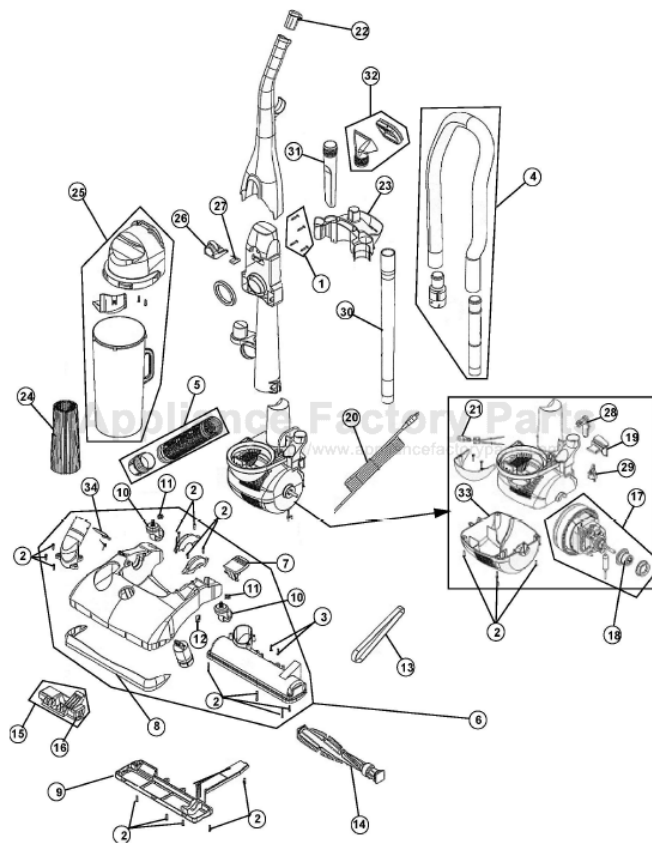

This Owner's Manual is provided and hosted by Appliance Factory Parts.

Royal 085807HD Owner's Manual

[Shop genuine replacement parts for Royal 085807HD](#)

[Find Your Royal Vacuum Cleaner Parts - Select From 772 Models](#)

----- Manual continues below -----

MODEL NO.

- 085800
- 085805
- 085806
- 085807HD
- 085810
- 085830(T)
- 085840HD

MODEL NO.

Item	Part Number	Models To Fit	Part Description
1	R0-881250	ALL	HANDLE SCREW ASSEMBLY
2	R0-720430	ALL	SCREW 8-10 X 5/8 - COMBO
3	R0-250100	ALL	SCREW 8-10 X 1 - BODY
4	R0-881005	ALL	HOSE ASSEMBLY
5	R0-881015	ALL	LOWER HOSE ASSEMBLY
6	R0-JF1041	ALL	NOZZLE COVER/BASE ASSEMBLY BLACK ONLY
7	R0-JE1044	ALL	HANDLE RELEASE PEDAL
8	R0-881050	ALL	BUMPER
9	R0-JE1056	ALL	NOZZLE GUARD
10	RO-191237	ALL	CASTER
11	R0-912420	ALL	WHEEL RETAINER / PAL NUT
12	R0-720380	ALL	BELT GUIDE CLIP
13	R0-540310	ALL	BELT - STYLE 5
14	R0-881080	ALL	BRUSH ROLL ASSEMBLY
15	R0-JE1110	ALL	ROLLER LIFTER ASSEMBLY
16	R0-881110	ALL	FRONT ROLLER - ORDER #15
17	R0-JE1120	ALL	MOTOR ASSEMBLY
18	R0-881130	ALL	GROMMET
19	RO-881135	ALL	SWITCH PEDAL
20	R0-881140	ALL	POWER CORD
21	R0-920906	ALL	BULB #906
22	R0-881201	ALL	HANDLE CAP
23	R0-881205	ALL	TOOL CADDY
24	R0-JC0360	ALL	F-1 / HEPA FILTER ASSEMBLY
25	RO-881235	ALL	DIRT CUP ASSEMBLY
26	R0-881250	ALL	DIRT CUP LATCH
27	RO-881255	ALL	DIRT CUP LATCH SPRING
28	R0-790655	ALL	CORD HOOK
29	R0-860081	ALL	SWITCH
30	RO-863365	ALL	EXTENSION WAND
31	R0-920035	ALL	CREVICE TOOL

085800

085805

085806

085807HD

085810

085830(T)

085840HD

PART LISTING

MODEL NO.

- 085800
- 085805
- 085806
- 085807HD
- 085810
- 085830(T)
- 085840HD

WIRING SCHEMATIC