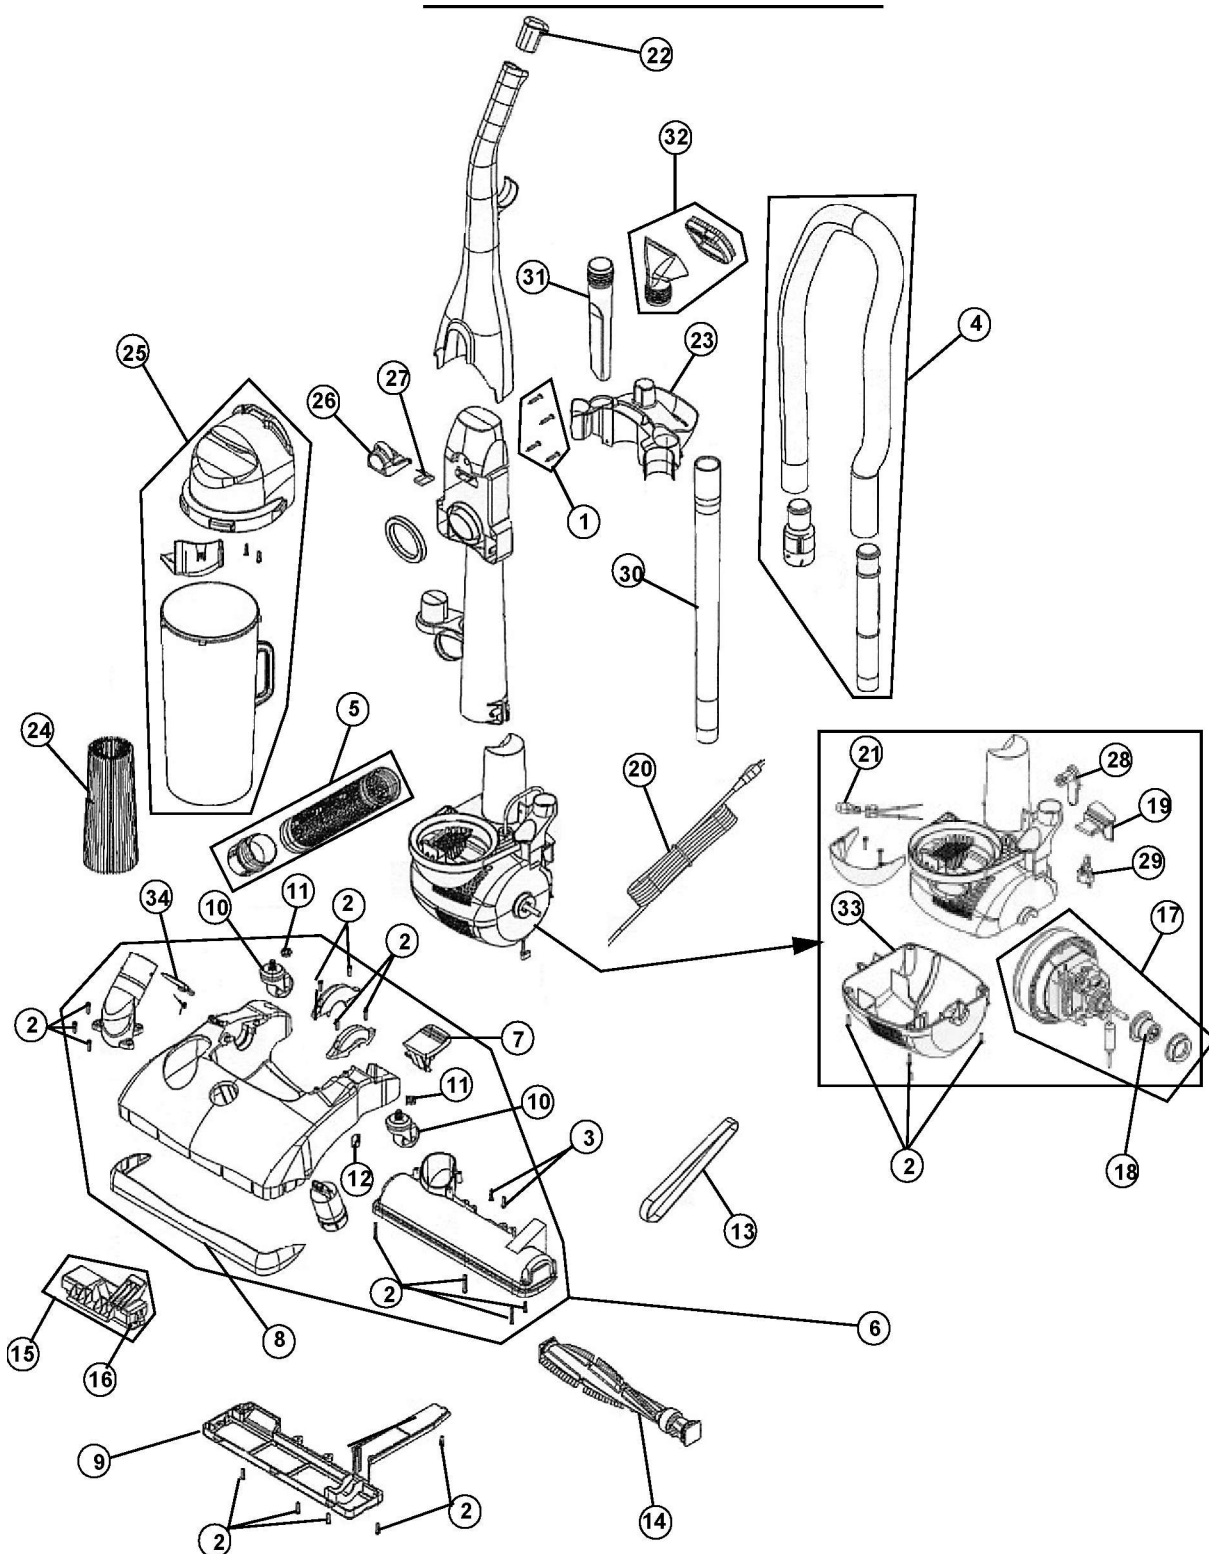

MODEL NO.

085800

085805

085806

085807HD

085810

085830(T)

085840HD

MODEL NO.

Item	Part Number	Models To Fit	Part Description
1	R0-881250	ALL	HANDLE SCREW ASSEMBLY
2	R0-720430	ALL	SCREW 8-10 X 5/8 - COMBO
3	R0-250100	ALL	SCREW 8-10 X 1 - BODY
4	R0-881005	ALL	HOSE ASSEMBLY
5	R0-881015	ALL	LOWER HOSE ASSEMBLY
6	R0-JF1041	ALL	NOZZLE COVER/BASE ASSEMBLY BLACK ONLY
7	R0-JE1044	ALL	HANDLE RELEASE PEDAL
8	R0-881050	ALL	BUMPER
9	R0-JE1056	ALL	NOZZLE GUARD
10	RO-191237	ALL	CASTER
11	R0-912420	ALL	WHEEL RETAINER / PAL NUT
12	R0-720380	ALL	BELT GUIDE CLIP
13	R0-540310	ALL	BELT - STYLE 5
14	R0-881080	ALL	BRUSH ROLL ASSEMBLY
15	R0-JE1110	ALL	ROLLER LIFTER ASSEMBLY
16	R0-881110	ALL	FRONT ROLLER - ORDER #15
17	R0-JE1120	ALL	MOTOR ASSEMBLY
18	R0-881130	ALL	GROMMET
19	RO-881135	ALL	SWITCH PEDAL
20	R0-881140	ALL	POWER CORD
21	R0-920906	ALL	BULB #906
22	R0-881201	ALL	HANDLE CAP
23	R0-881205	ALL	TOOL CADDY
24	R0-JC0360	ALL	F-1 / HEPA FILTER ASSEMBLY
25	RO-881235	ALL	DIRT CUP ASSEMBLY
26	R0-881250	ALL	DIRT CUP LATCH
27	RO-881255	ALL	DIRT CUP LATCH SPRING
28	R0-790655	ALL	CORD HOOK
29	R0-860081	ALL	SWITCH
30	RO-863365	ALL	EXTENSION WAND
31	R0-920035	ALL	CREVICE TOOL

085800
085805
085806
085807HD
085810
085830(T)
085840HD

PART LISTING

Item	Part Number	Models To Fit	Part Description
32	R0-920215	085800, 085805 085806, 085807HD	2 in 1 BRUSH ASSEMBLY
	R0-JC0255	085810, 085830, 085840HD	2 IN 1 BRUSH ASSEMBLY
33	R0-881160	ALL	LOWER MOTOR HOUSING
34	R0-881048	ALL	DIRT PASSAGE DOOR