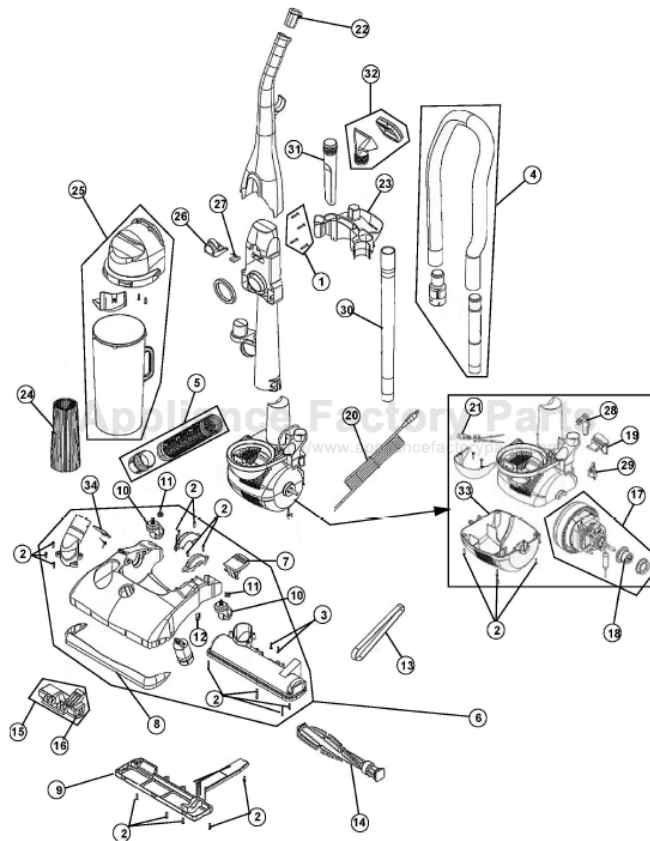

This Owner's Manual is provided and hosted by [Appliance Factory Parts](http://ApplianceFactoryParts.com).

Royal 085810 Owner's Manual

[Shop genuine replacement parts for Royal 085810](#)

[Find Your Royal Vacuum Cleaner Parts - Select From 772 Models](#)

----- Manual continues below -----

MODEL NO.

- 085800
- 085805
- 085806
- 085807HD
- 085810
- 085830(T)
- 085840HD

MODEL NO.

Item	Part Number	Models To Fit	Part Description
1	R0-881250	ALL	HANDLE SCREW ASSEMBLY
2	R0-720430	ALL	SCREW 8-10 X 5/8 - COMBO
3	R0-250100	ALL	SCREW 8-10 X 1 - BODY
4	R0-881005	ALL	HOSE ASSEMBLY
5	R0-881015	ALL	LOWER HOSE ASSEMBLY
6	R0-JF1041	ALL	NOZZLE COVER/BASE ASSEMBLY BLACK ONLY
7	R0-JE1044	ALL	HANDLE RELEASE PEDAL
8	R0-881050	ALL	BUMPER
9	R0-JE1056	ALL	NOZZLE GUARD
10	RO-191237	ALL	CASTER
11	R0-912420	ALL	WHEEL RETAINER / PAL NUT
12	R0-720380	ALL	BELT GUIDE CLIP
13	R0-540310	ALL	BELT - STYLE 5
14	R0-881080	ALL	BRUSH ROLL ASSEMBLY
15	R0-JE1110	ALL	ROLLER LIFTER ASSEMBLY
16	R0-881110	ALL	FRONT ROLLER - ORDER #15
17	R0-JE1120	ALL	MOTOR ASSEMBLY
18	R0-881130	ALL	GROMMET
19	RO-881135	ALL	SWITCH PEDAL
20	R0-881140	ALL	POWER CORD
21	R0-920906	ALL	BULB #906
22	R0-881201	ALL	HANDLE CAP
23	R0-881205	ALL	TOOL CADDY
24	R0-JC0360	ALL	F-1 / HEPA FILTER ASSEMBLY
25	RO-881235	ALL	DIRT CUP ASSEMBLY
26	R0-881250	ALL	DIRT CUP LATCH
27	RO-881255	ALL	DIRT CUP LATCH SPRING
28	R0-790655	ALL	CORD HOOK
29	R0-860081	ALL	SWITCH
30	RO-863365	ALL	EXTENSION WAND
31	R0-920035	ALL	CREVICE TOOL

085800

085805

085806

085807HD

085810

085830(T)

085840HD

PART LISTING

MODEL NO.

085800
085805
085806
085807HD
085810
085830(T)
085840HD

WIRING SCHEMATIC