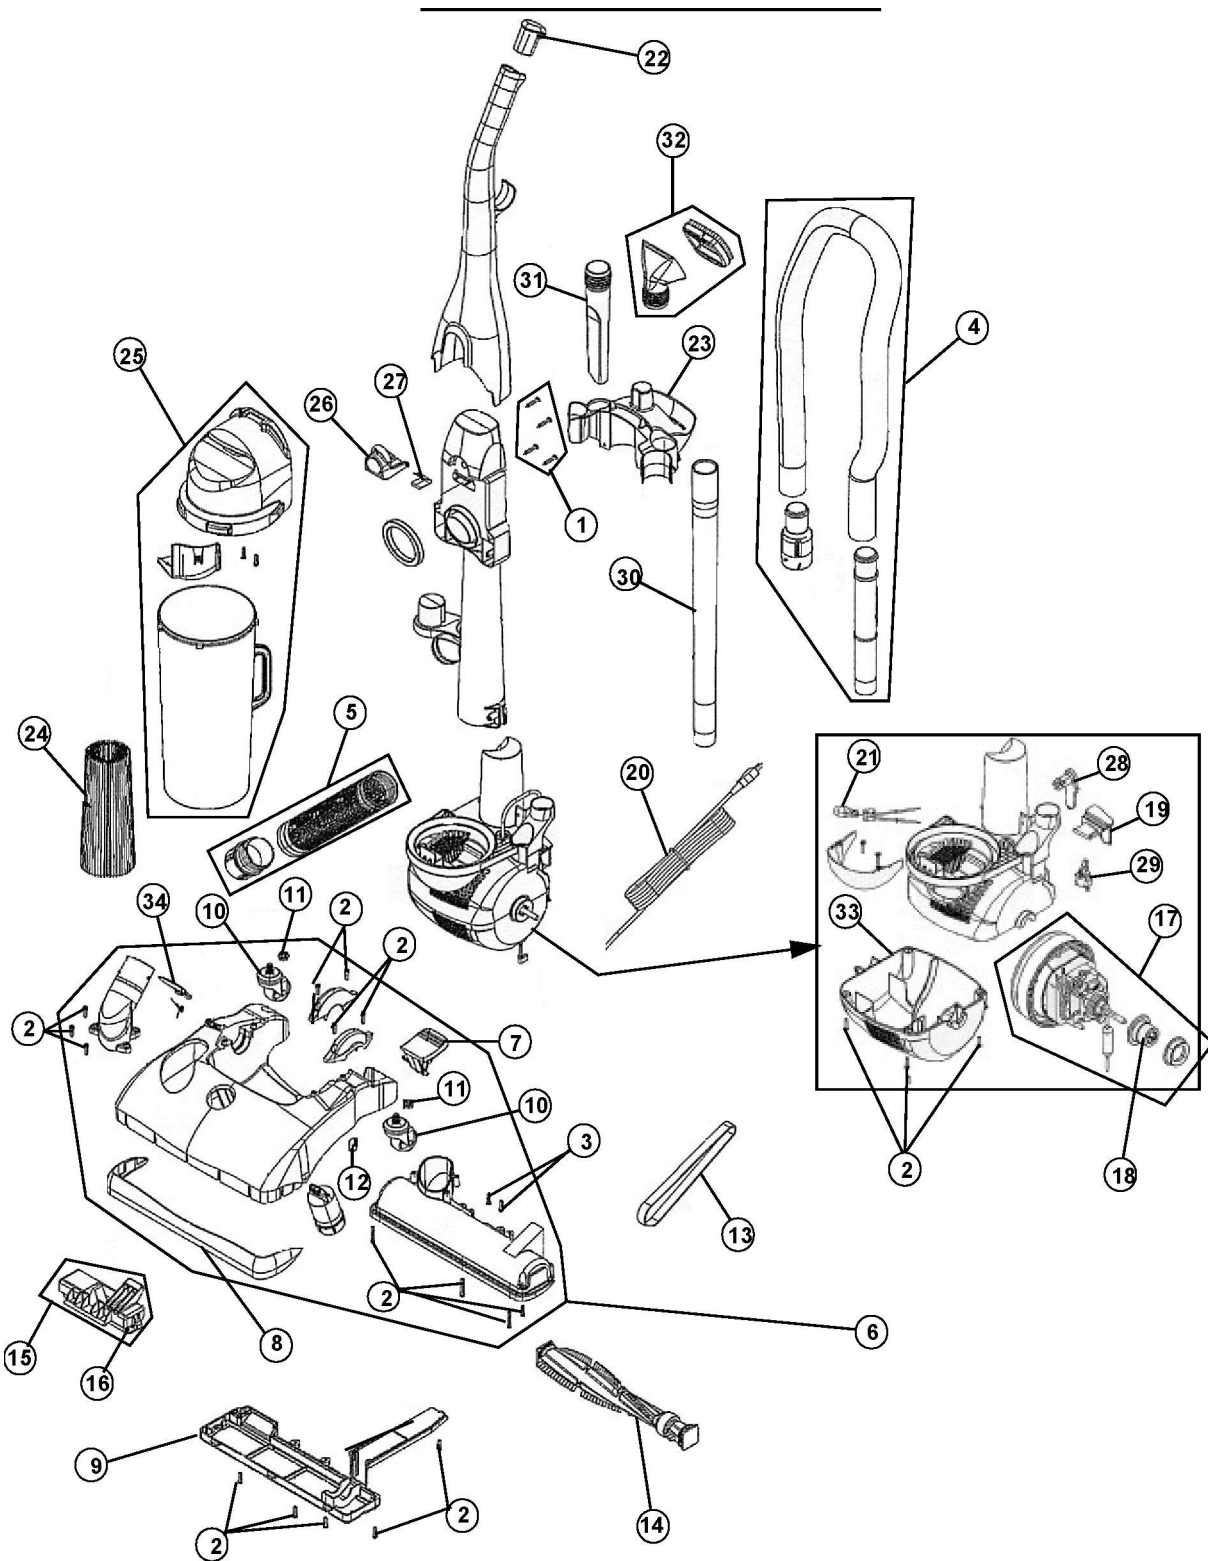

This Owner's Manual is provided and hosted by [Appliance Factory Parts](http://ApplianceFactoryParts.com).

Royal 085810 Owner's Manual

[Shop genuine replacement parts for Royal 085810](#)

[Find Your Royal Vacuum Cleaner Parts - Select From 772 Models](#)

----- Manual continues below -----

MODEL NO.

- 085800
- 085805
- 085806
- 085807HD
- 085810
- 085830(T)
- 085840HD

MODEL NO.

Item	Part Number	Models To Fit	Part Description
1	R0-881250	ALL	HANDLE SCREW ASSEMBLY
2	R0-720430	ALL	SCREW 8-10 X 5/8 - COMBO
3	R0-250100	ALL	SCREW 8-10 X 1 - BODY
4	R0-881005	ALL	HOSE ASSEMBLY
5	R0-881015	ALL	LOWER HOSE ASSEMBLY
6	R0-JF1041	ALL	NOZZLE COVER/BASE ASSEMBLY BLACK ONLY
7	R0-JE1044	ALL	HANDLE RELEASE PEDAL
8	R0-881050	ALL	BUMPER
9	R0-JE1056	ALL	NOZZLE GUARD
10	RO-191237	ALL	CASTER
11	R0-912420	ALL	WHEEL RETAINER / PAL NUT
12	R0-720380	ALL	BELT GUIDE CLIP
13	R0-540310	ALL	BELT - STYLE 5
14	R0-881080	ALL	BRUSH ROLL ASSEMBLY
15	R0-JE1110	ALL	ROLLER LIFTER ASSEMBLY
16	R0-881110	ALL	FRONT ROLLER - ORDER #15
17	R0-JE1120	ALL	MOTOR ASSEMBLY
18	R0-881130	ALL	GROMMET
19	RO-881135	ALL	SWITCH PEDAL
20	R0-881140	ALL	POWER CORD
21	R0-920906	ALL	BULB #906
22	R0-881201	ALL	HANDLE CAP
23	R0-881205	ALL	TOOL CADDY
24	R0-JC0360	ALL	F-1 / HEPA FILTER ASSEMBLY
25	RO-881235	ALL	DIRT CUP ASSEMBLY
26	R0-881250	ALL	DIRT CUP LATCH
27	RO-881255	ALL	DIRT CUP LATCH SPRING
28	R0-790655	ALL	CORD HOOK
29	R0-860081	ALL	SWITCH
30	RO-863365	ALL	EXTENSION WAND
31	R0-920035	ALL	CREVICE TOOL

085800

085805

085806

085807HD

085810

085830(T)

085840HD

PART LISTING

MODEL NO.

085800
085805
085806
085807HD
085810
085830(T)
085840HD

WIRING SCHEMATIC