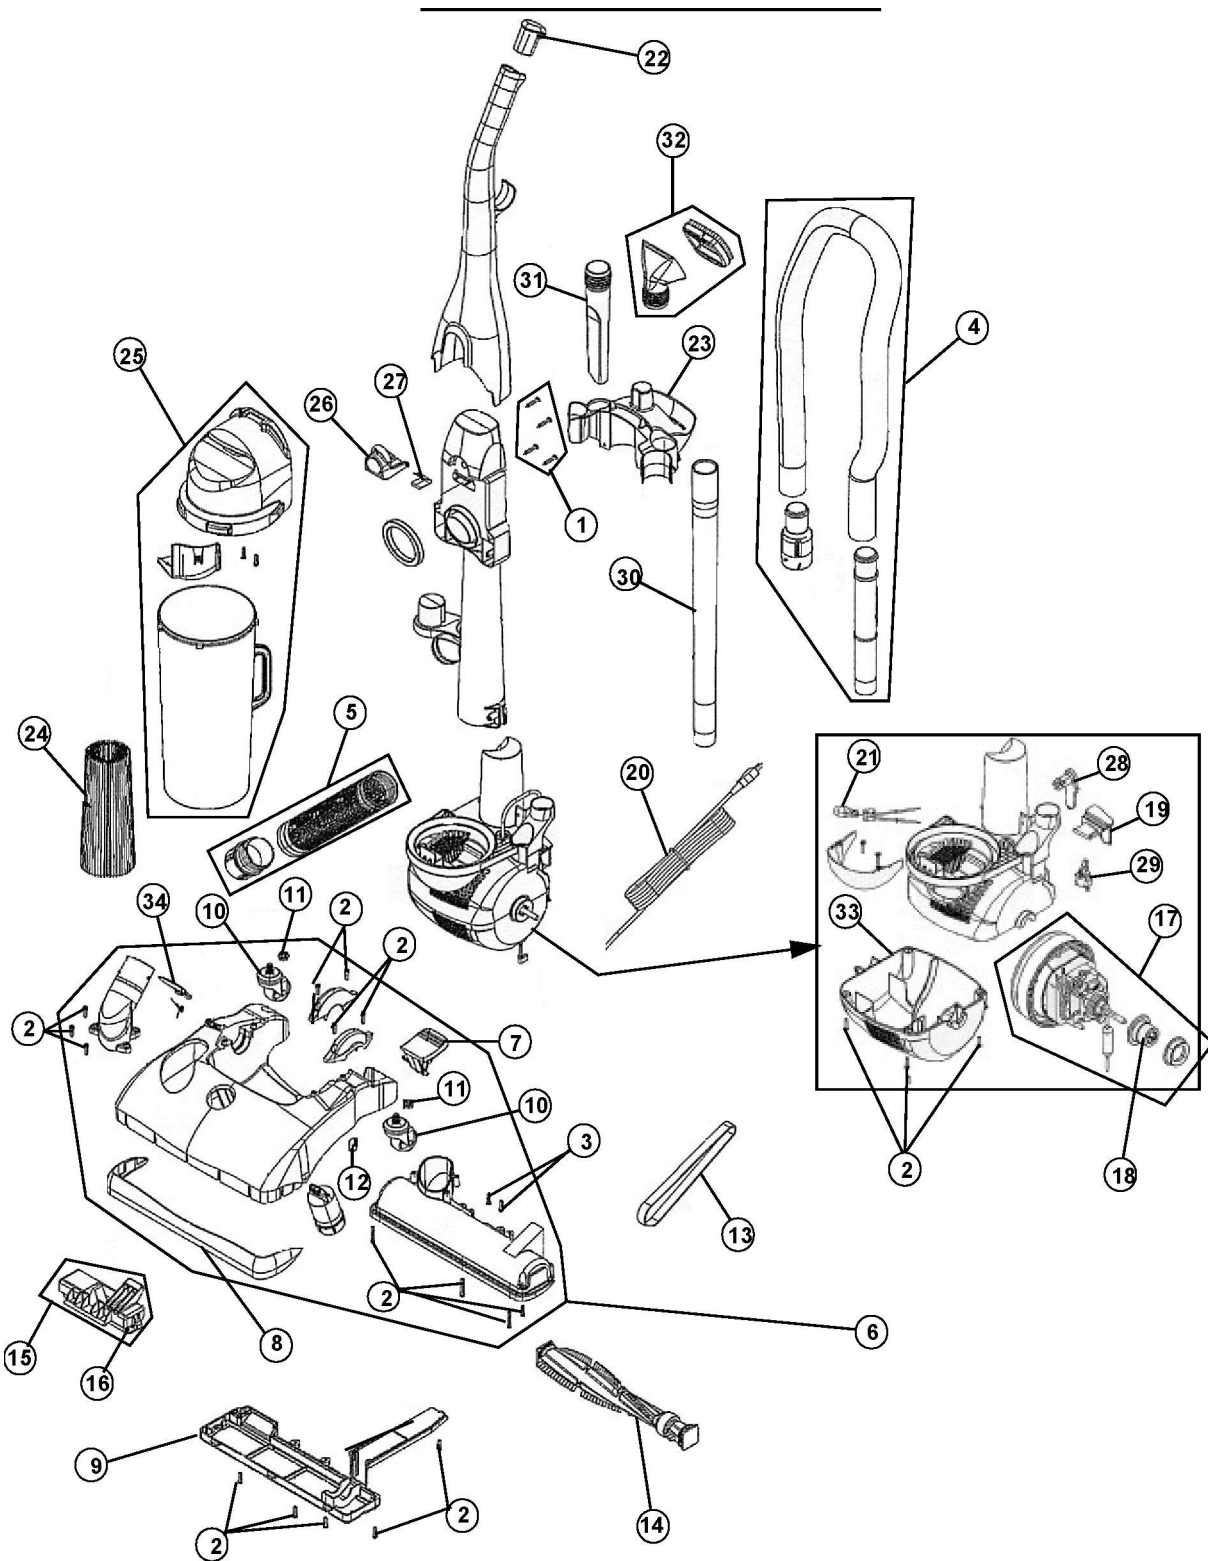

This Owner's Manual is provided and hosted by [Appliance Factory Parts](http://ApplianceFactoryParts.com).

Royal 085830 Owner's Manual

[Shop genuine replacement parts for Royal 085830](#)

[Find Your Royal Vacuum Cleaner Parts - Select From 772 Models](#)

----- Manual continues below -----

MODEL NO.

- 085800
- 085805
- 085806
- 085807HD
- 085810
- 085830(T)
- 085840HD

MODEL NO.

Item	Part Number	Models To Fit	Part Description
1	R0-881250	ALL	HANDLE SCREW ASSEMBLY
2	R0-720430	ALL	SCREW 8-10 X 5/8 - COMBO
3	R0-250100	ALL	SCREW 8-10 X 1 - BODY
4	R0-881005	ALL	HOSE ASSEMBLY
5	R0-881015	ALL	LOWER HOSE ASSEMBLY
6	R0-JF1041	ALL	NOZZLE COVER/BASE ASSEMBLY BLACK ONLY
7	R0-JE1044	ALL	HANDLE RELEASE PEDAL
8	R0-881050	ALL	BUMPER
9	R0-JE1056	ALL	NOZZLE GUARD
10	RO-191237	ALL	CASTER
11	R0-912420	ALL	WHEEL RETAINER / PAL NUT
12	R0-720380	ALL	BELT GUIDE CLIP
13	R0-540310	ALL	BELT - STYLE 5
14	R0-881080	ALL	BRUSH ROLL ASSEMBLY
15	R0-JE1110	ALL	ROLLER LIFTER ASSEMBLY
16	R0-881110	ALL	FRONT ROLLER - ORDER #15
17	R0-JE1120	ALL	MOTOR ASSEMBLY
18	R0-881130	ALL	GROMMET
19	RO-881135	ALL	SWITCH PEDAL
20	R0-881140	ALL	POWER CORD
21	R0-920906	ALL	BULB #906
22	R0-881201	ALL	HANDLE CAP
23	R0-881205	ALL	TOOL CADDY
24	R0-JC0360	ALL	F-1 / HEPA FILTER ASSEMBLY
25	RO-881235	ALL	DIRT CUP ASSEMBLY
26	R0-881250	ALL	DIRT CUP LATCH
27	RO-881255	ALL	DIRT CUP LATCH SPRING
28	R0-790655	ALL	CORD HOOK
29	R0-860081	ALL	SWITCH
30	RO-863365	ALL	EXTENSION WAND
31	R0-920035	ALL	CREVICE TOOL

085800

085805

085806

085807HD

085810

085830(T)

085840HD

PART LISTING

MODEL NO.

085800
085805
085806
085807HD
085810
085830(T)
085840HD

WIRING SCHEMATIC