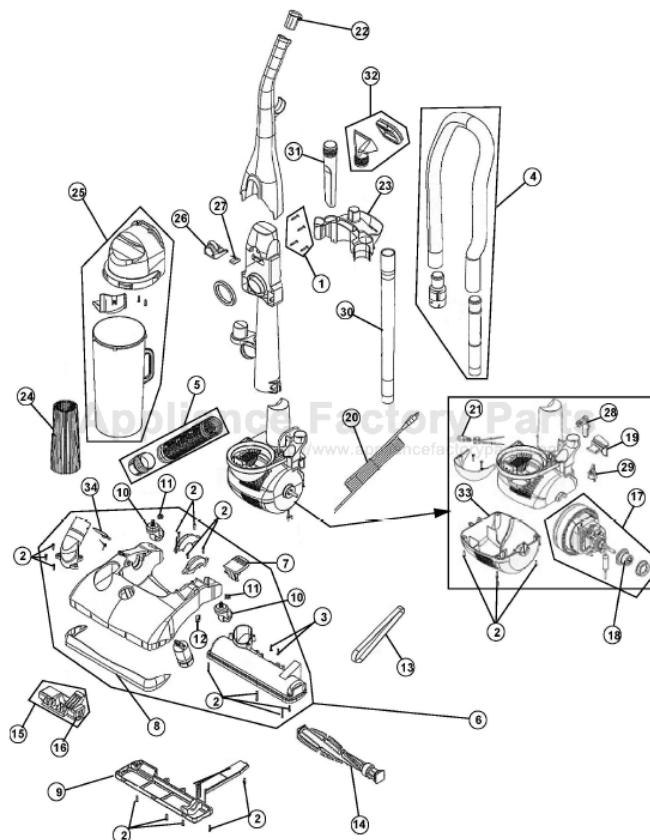

This Owner's Manual is provided and hosted by [Appliance Factory Parts](http://ApplianceFactoryParts.com).

Royal 085830 Owner's Manual

[Shop genuine replacement parts for Royal 085830](#)

[Find Your Royal Vacuum Cleaner Parts - Select From 772 Models](#)

----- Manual continues below -----

MODEL NO.

- 085800
- 085805
- 085806
- 085807HD
- 085810
- 085830(T)
- 085840HD

MODEL NO.

Item	Part Number	Models To Fit	Part Description
1	R0-881250	ALL	HANDLE SCREW ASSEMBLY
2	R0-720430	ALL	SCREW 8-10 X 5/8 - COMBO
3	R0-250100	ALL	SCREW 8-10 X 1 - BODY
4	R0-881005	ALL	HOSE ASSEMBLY
5	R0-881015	ALL	LOWER HOSE ASSEMBLY
6	R0-JF1041	ALL	NOZZLE COVER/BASE ASSEMBLY BLACK ONLY
7	R0-JE1044	ALL	HANDLE RELEASE PEDAL
8	R0-881050	ALL	BUMPER
9	R0-JE1056	ALL	NOZZLE GUARD
10	RO-191237	ALL	CASTER
11	R0-912420	ALL	WHEEL RETAINER / PAL NUT
12	R0-720380	ALL	BELT GUIDE CLIP
13	R0-540310	ALL	BELT - STYLE 5
14	R0-881080	ALL	BRUSH ROLL ASSEMBLY
15	R0-JE1110	ALL	ROLLER LIFTER ASSEMBLY
16	R0-881110	ALL	FRONT ROLLER - ORDER #15
17	R0-JE1120	ALL	MOTOR ASSEMBLY
18	R0-881130	ALL	GROMMET
19	RO-881135	ALL	SWITCH PEDAL
20	R0-881140	ALL	POWER CORD
21	R0-920906	ALL	BULB #906
22	R0-881201	ALL	HANDLE CAP
23	R0-881205	ALL	TOOL CADDY
24	R0-JC0360	ALL	F-1 / HEPA FILTER ASSEMBLY
25	RO-881235	ALL	DIRT CUP ASSEMBLY
26	R0-881250	ALL	DIRT CUP LATCH
27	RO-881255	ALL	DIRT CUP LATCH SPRING
28	R0-790655	ALL	CORD HOOK
29	R0-860081	ALL	SWITCH
30	RO-863365	ALL	EXTENSION WAND
31	R0-920035	ALL	CREVICE TOOL

085800

085805

085806

085807HD

085810

085830(T)

085840HD

PART LISTING

MODEL NO.

085800
085805
085806
085807HD
085810
085830(T)
085840HD

WIRING SCHEMATIC