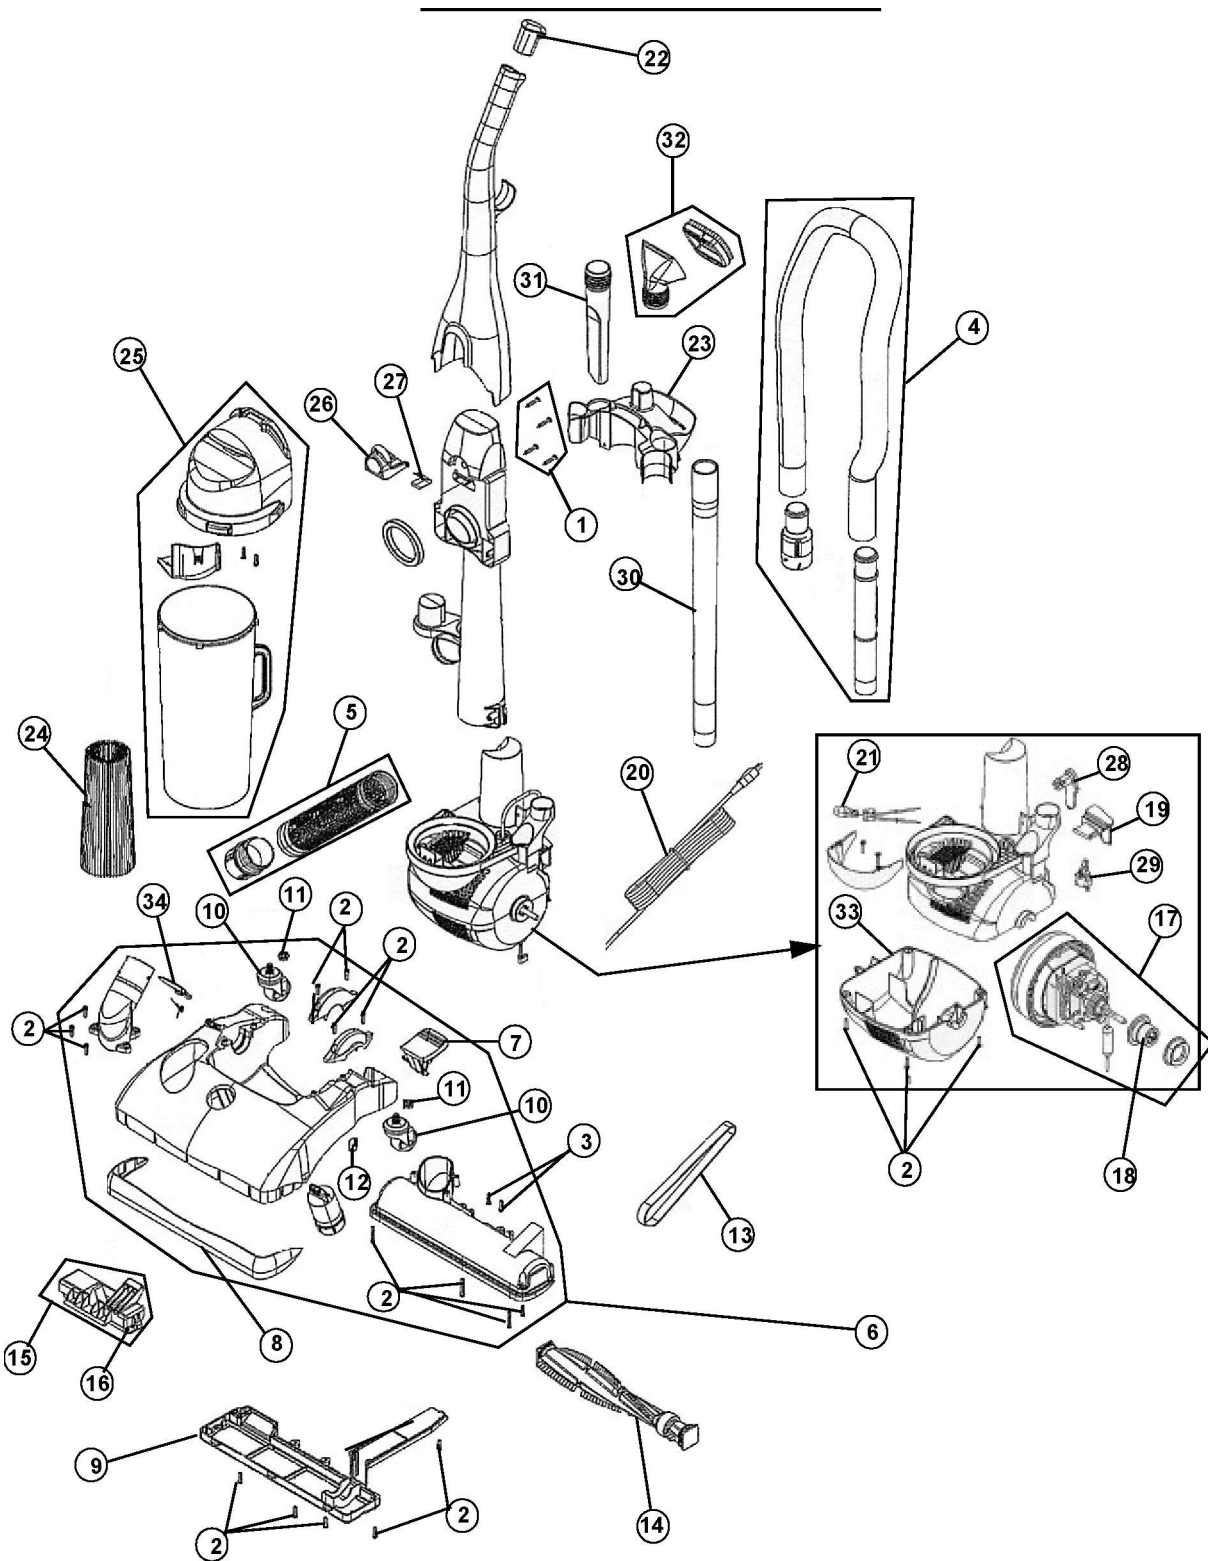

This Owner's Manual is provided and hosted by [Appliance Factory Parts](http://ApplianceFactoryParts.com).

Royal 085840HD Owner's Manual

[Shop genuine replacement parts for Royal 085840HD](#)

[Find Your Royal Vacuum Cleaner Parts - Select From 772 Models](#)

----- Manual continues below -----

MODEL NO.

- 085800
- 085805
- 085806
- 085807HD
- 085810
- 085830(T)
- 085840HD

MODEL NO.

Item	Part Number	Models To Fit	Part Description
1	R0-881250	ALL	HANDLE SCREW ASSEMBLY
2	R0-720430	ALL	SCREW 8-10 X 5/8 - COMBO
3	R0-250100	ALL	SCREW 8-10 X 1 - BODY
4	R0-881005	ALL	HOSE ASSEMBLY
5	R0-881015	ALL	LOWER HOSE ASSEMBLY
6	R0-JF1041	ALL	NOZZLE COVER/BASE ASSEMBLY BLACK ONLY
7	R0-JE1044	ALL	HANDLE RELEASE PEDAL
8	R0-881050	ALL	BUMPER
9	R0-JE1056	ALL	NOZZLE GUARD
10	RO-191237	ALL	CASTER
11	R0-912420	ALL	WHEEL RETAINER / PAL NUT
12	R0-720380	ALL	BELT GUIDE CLIP
13	R0-540310	ALL	BELT - STYLE 5
14	R0-881080	ALL	BRUSH ROLL ASSEMBLY
15	R0-JE1110	ALL	ROLLER LIFTER ASSEMBLY
16	R0-881110	ALL	FRONT ROLLER - ORDER #15
17	R0-JE1120	ALL	MOTOR ASSEMBLY
18	R0-881130	ALL	GROMMET
19	RO-881135	ALL	SWITCH PEDAL
20	R0-881140	ALL	POWER CORD
21	R0-920906	ALL	BULB #906
22	R0-881201	ALL	HANDLE CAP
23	R0-881205	ALL	TOOL CADDY
24	R0-JC0360	ALL	F-1 / HEPA FILTER ASSEMBLY
25	RO-881235	ALL	DIRT CUP ASSEMBLY
26	R0-881250	ALL	DIRT CUP LATCH
27	RO-881255	ALL	DIRT CUP LATCH SPRING
28	R0-790655	ALL	CORD HOOK
29	R0-860081	ALL	SWITCH
30	RO-863365	ALL	EXTENSION WAND
31	R0-920035	ALL	CREVICE TOOL

085800

085805

085806

085807HD

085810

085830(T)

085840HD

PART LISTING

MODEL NO.

- 085800
- 085805
- 085806
- 085807HD
- 085810
- 085830(T)
- 085840HD

WIRING SCHEMATIC