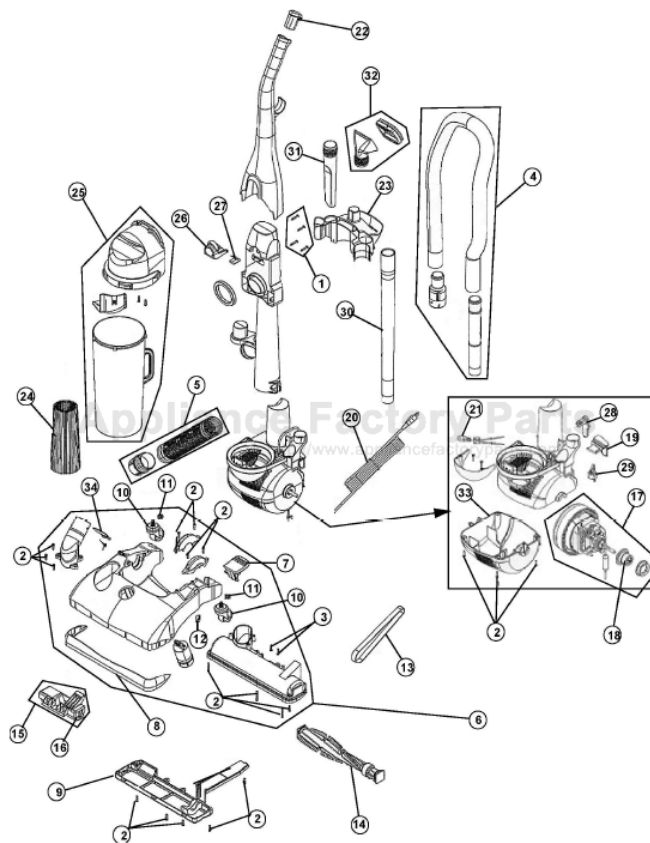

This Owner's Manual is provided and hosted by [Appliance Factory Parts](http://ApplianceFactoryParts.com).

Royal 085840HD Owner's Manual

[Shop genuine replacement parts for Royal 085840HD](#)

[Find Your Royal Vacuum Cleaner Parts - Select From 772 Models](#)

----- Manual continues below -----

MODEL NO.

- 085800
- 085805
- 085806
- 085807HD
- 085810
- 085830(T)
- 085840HD

MODEL NO.

Item	Part Number	Models To Fit	Part Description
1	R0-881250	ALL	HANDLE SCREW ASSEMBLY
2	R0-720430	ALL	SCREW 8-10 X 5/8 - COMBO
3	R0-250100	ALL	SCREW 8-10 X 1 - BODY
4	R0-881005	ALL	HOSE ASSEMBLY
5	R0-881015	ALL	LOWER HOSE ASSEMBLY
6	R0-JF1041	ALL	NOZZLE COVER/BASE ASSEMBLY BLACK ONLY
7	R0-JE1044	ALL	HANDLE RELEASE PEDAL
8	R0-881050	ALL	BUMPER
9	R0-JE1056	ALL	NOZZLE GUARD
10	RO-191237	ALL	CASTER
11	R0-912420	ALL	WHEEL RETAINER / PAL NUT
12	R0-720380	ALL	BELT GUIDE CLIP
13	R0-540310	ALL	BELT - STYLE 5
14	R0-881080	ALL	BRUSH ROLL ASSEMBLY
15	R0-JE1110	ALL	ROLLER LIFTER ASSEMBLY
16	R0-881110	ALL	FRONT ROLLER - ORDER #15
17	R0-JE1120	ALL	MOTOR ASSEMBLY
18	R0-881130	ALL	GROMMET
19	RO-881135	ALL	SWITCH PEDAL
20	R0-881140	ALL	POWER CORD
21	R0-920906	ALL	BULB #906
22	R0-881201	ALL	HANDLE CAP
23	R0-881205	ALL	TOOL CADDY
24	R0-JC0360	ALL	F-1 / HEPA FILTER ASSEMBLY
25	RO-881235	ALL	DIRT CUP ASSEMBLY
26	R0-881250	ALL	DIRT CUP LATCH
27	RO-881255	ALL	DIRT CUP LATCH SPRING
28	R0-790655	ALL	CORD HOOK
29	R0-860081	ALL	SWITCH
30	RO-863365	ALL	EXTENSION WAND
31	R0-920035	ALL	CREVICE TOOL

085800

085805

085806

085807HD

085810

085830(T)

085840HD

PART LISTING

MODEL NO.

- 085800
- 085805
- 085806
- 085807HD
- 085810
- 085830(T)
- 085840HD

WIRING SCHEMATIC