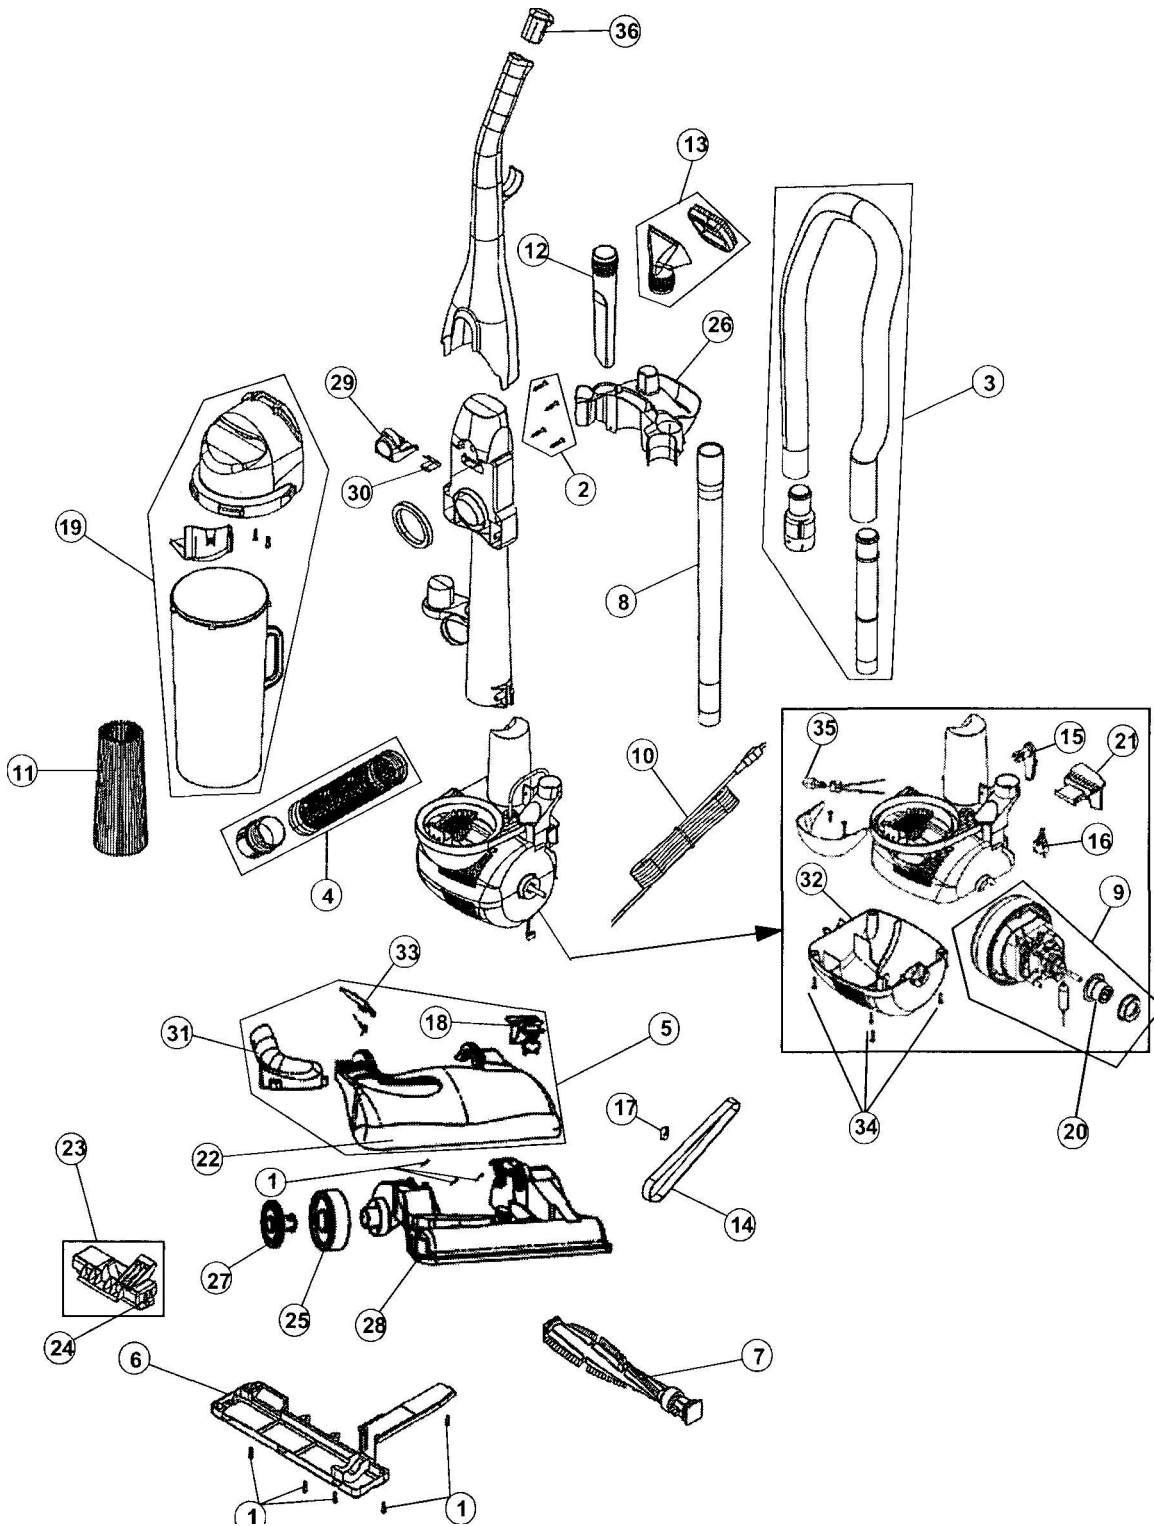

Dirt Devil®

Breeze
BAGLESS

JAGUAR
BAGLESS UPRIGHT

Featherlite
BAGLESS UPRIGHT

PLATINUM FORCE

MODEL NO.

085835

085845

088160

088161HD

HDU300

22

MODEL NO.

085835

085845

088160

088161HD

HDU300

Item	Part Number	Models To Fit	Part Description
1	1250100000	ALL	SCREW - BODY
2	2881250000	ALL	HANDLE SCREW ASSEMBLY
3	2881005600	ALL	HOSE ASSEMBLY
4	2881015600	ALL	LOWER HOSE ASSEMBLY
5	9881045BA0	ALL	NOZZLE COVER ASSEMBLY
6	1881020600	ALL	NOZZLE GUARD
7	2881020000	ALL	BRUSHROLL ASSEMBLY
8	1863365600	ALL	EXTENSION WAND
9	1JE1120000	ALL	MOTOR ASSEMBLY 12 AMP
10	1881140600	ALL	POWER CORD 25'
11	2JC0360000	ALL	F-1 / HEPA FILTER ASSEMBLY
12	1920035600	ALL	CREVICE TOOL
13	2920215600	ALL	2 IN 1 BRUSH ASSEMBLY
14	1540310001	ALL	STYLE 5 BELT
15	1790655600	ALL	CORD HOOK
16	1860081000	ALL	SWITCH
17	1720380000	ALL	BELT GUIDE CLIP
18	1881075600	ALL	HANDLE RELEASE PEDAL
19	2881235000	085835	DIRT CUP ASSEMBLY - JAGUAR
	2881235	085845	DIRT CUP ASSEMBLY - FEATHERLITE
	2881235	088160	DIRT CUP ASSEMBLY - BREEZE
	2881235	088161HD	DIRT CUP ASSEMBLY - BREEZE
	2881235	HDU300	DIRT CUP ASSEMBLY - PLATINUM FORCE
20	1881130000	ALL	GROMMET
21	1881135B00	ALL	SWITCH PEDAL
22	1881050B00	ALL	BUMPER
23	2881110600	ALL	ROLLER LIFTER ASSEMBLY
24	1881110600	ALL	FRONT ROLLER - ORDER #23
25	1881065600	ALL	REAR WHEEL
26	1881205600	ALL	TOOL CADDY
27	1881070000	ALL	REAR WHEEL AXLE/CAP
28	2881035600	ALL	NOZZLE BASE
29	1881250000	ALL	DIRT CUP LATCH
30	1881255000	ALL	LATCH SPRING
31	1881040Q00	ALL	CLEAR DIRT TUBE
32	1881160000	ALL	LOWER MOTOR HOUSING