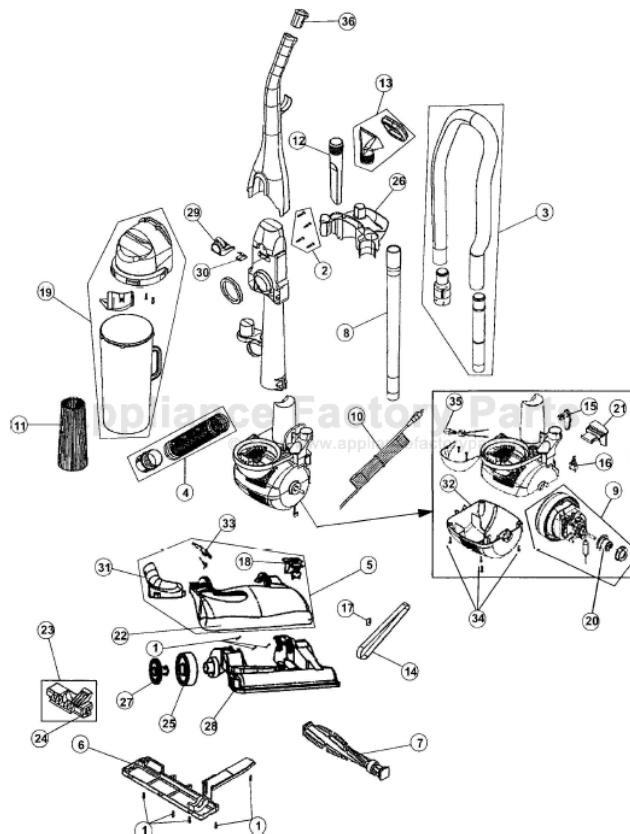

# Royal 085845 Owner's Manual

[Shop genuine replacement parts for Royal 085845](#)

[Find Your Royal Vacuum Cleaner Parts - Select From 772 Models](#)

----- Manual continues below -----

088160

088161HD

HDU300

22

MODEL NO.

085835

085845

088160

088161HD

HDU300

Item	Part Number	Models To Fit	Part Description
1	1250100000	ALL	SCREW - BODY
2	2881250000	ALL	HANDLE SCREW ASSEMBLY
3	2881005600	ALL	HOSE ASSEMBLY
4	2881015600	ALL	LOWER HOSE ASSEMBLY
5	9881045BA0	ALL	NOZZLE COVER ASSEMBLY
6	1881020600	ALL	NOZZLE GUARD
7	2881020000	ALL	BRUSHROLL ASSEMBLY
8	1863365600	ALL	EXTENSION WAND
9	1JE1120000	ALL	MOTOR ASSEMBLY 12 AMP
10	1881140600	ALL	POWER CORD 25'
11	2JC0360000	ALL	F-1 / HEPA FILTER ASSEMBLY
12	1920035600	ALL	CREVICE TOOL
13	2920215600	ALL	2 IN 1 BRUSH ASSEMBLY
14	1540310001	ALL	STYLE 5 BELT
15	1790655600	ALL	CORD HOOK
16	1860081000	ALL	SWITCH
17	1720380000	ALL	BELT GUIDE CLIP
18	1881075600	ALL	HANDLE RELEASE PEDAL
19	2881235000	085835	DIRT CUP ASSEMBLY - JAGUAR
	2881235	085845	DIRT CUP ASSEMBLY - FEATHERLITE
	2881235	088160	DIRT CUP ASSEMBLY - BREEZE
	2881235	088161HD	DIRT CUP ASSEMBLY - BREEZE
	2881235	HDU300	DIRT CUP ASSEMBLY - PLATINUM FORCE
20	1881130000	ALL	GROMMET
21	1881135B00	ALL	SWITCH PEDAL
22	1881050B00	ALL	BUMPER
23	2881110600	ALL	ROLLER LIFTER ASSEMBLY
24	1881110600	ALL	FRONT ROLLER - ORDER #23
25	1881065600	ALL	REAR WHEEL
26	1881205600	ALL	TOOL CADDY
27	1881070000	ALL	REAR WHEEL AXLE/CAP
28	2881035600	ALL	NOZZLE BASE
29	1881250000	ALL	DIRT CUP LATCH
30	1881255000	ALL	LATCH SPRING
31	1881040Q00	ALL	CLEAR DIRT TUBE
32	1881160000	ALL	LOWER MOTOR HOUSING

**PLATINUM FORGE**

22

MODEL NO.

Item	Part Number	Models To Fit	Part Description
34	1720430000	ALL	SCREW 8-10 X 5/8 - COMBO
33	1881048600	ALL	DIRT PASSAGE DOOR
35	1920906000	ALL	BULB #906
36	1881201600	ALL	HANDLE CAP