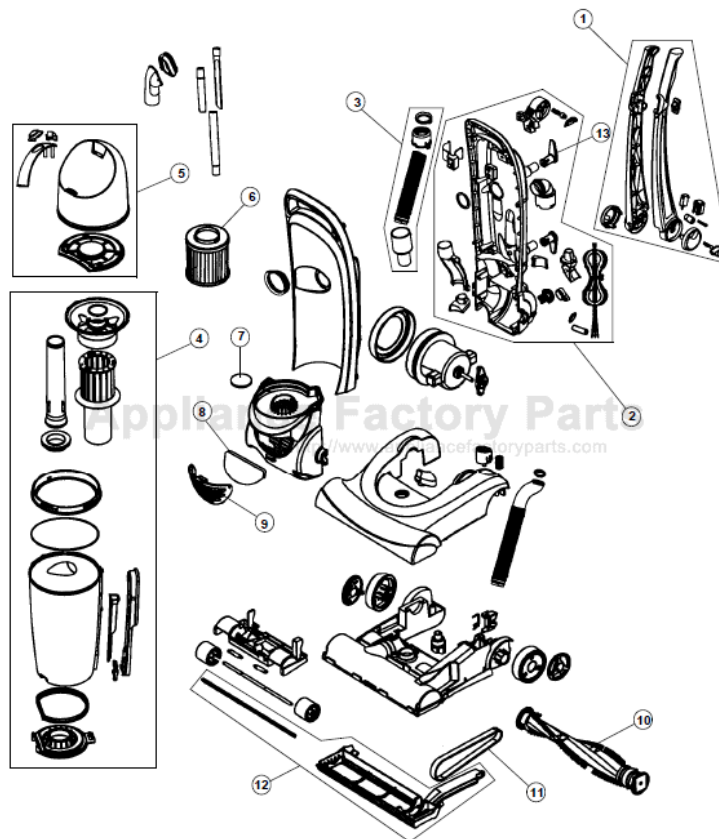

# Royal 085850 Owner's Manual

[Shop genuine replacement parts for Royal 085850](#)

[Find Your Royal Vacuum Cleaner Parts - Select From 772 Models](#)

----- Manual continues below -----

# ASSEMBLY SCHEMATIC

MODEL NO.

085850

**PART LISTING****MODEL NO.****085850**

<b>Item</b>	<b>Part Number</b>	<b>Models To Fit</b>	<b>Part Description</b>
1	RO-LW1101	085850	HANDLE ASSEMBLY
2	RO-LW1103	085850	BACK PANEL ASSEMBLY
3	RO-LW1102	085850	UPPER HOSE ASSEMBLY
4	RO-LV1120	085850	DIRT CUP ASSEMBLY
5	RO-LV1115	085850	DIRT CUP LID ASSEMBLY
6	RO-LV1110	085850	F-22 FILTER
7	RO-LV1125	085850	INLET FILTER - FOAM
8	RO-LV1130	085850	EXHAUST FILTER
9	RO-LV1135	085850	EXHAUST FILTER COVER
10	RO-LV1130-0	085850	BRUSH ROLL ASSEMBLY
11	RO-LV1000	085850	STYLE 19 BELT
12	RO-LV1135	085850	NOZZLE GUARD ASSEMBLY WITH RUBBER STRIP
13	RO-LV1140	085850	CORD HOOK
14	RO-SN0112	085850	CREVICE TOOL
15	RO-SN0110	085850	EXTENSION WAND
16	RO-SN0114	085850	UPHOLSTREY TOOL