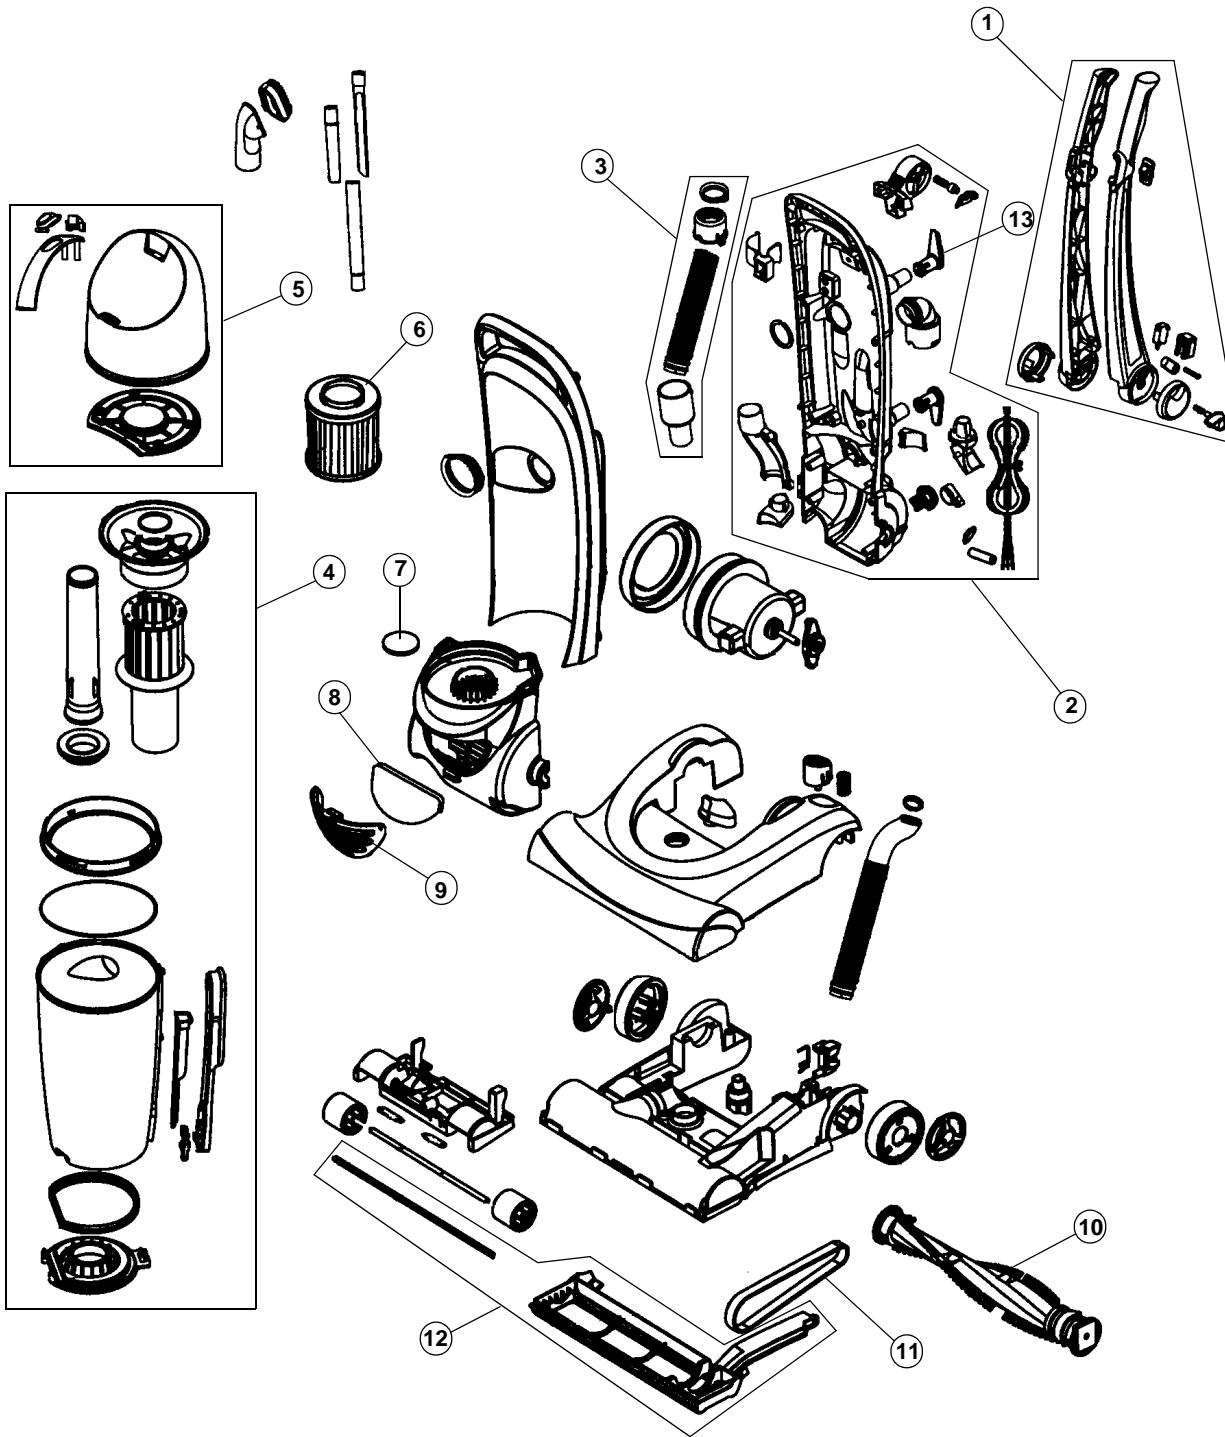

ASSEMBLY SCHEMATIC

MODEL NO.

085850

PART LISTING**MODEL No.****085850**

Item	Part Number	Models To Fit	Part Description
1	RO-LW1101	085850	HANDLE ASSEMBLY
2	RO-LW1103	085850	BACK PANEL ASSEMBLY
3	RO-LW1102	085850	UPPER HOSE ASSEMBLY
4	RO-LV1120	085850	DIRT CUP ASSEMBLY
5	RO-LV1115	085850	DIRT CUP LID ASSEMBLY
6	RO-LV1110	085850	F-22 FILTER
7	RO-LV1125	085850	INLET FILTER - FOAM
8	RO-LV1130	085850	EXHAUST FILTER
9	RO-LV1135	085850	EXHAUST FILTER COVER
10	RO-LV1130-0	085850	BRUSH ROLL ASSEMBLY
11	RO-LV1000	085850	STYLE 19 BELT
12	RO-LV1135	085850	NOZZLE GUARD ASSEMBLY WITH RUBBER STRIP
13	RO-LV1140	085850	CORD HOOK
14	RO-SN0112	085850	CREVICE TOOL
15	RO-SN0110	085850	EXTENSION WAND
16	RO-SN0114	085850	UPHOLSTREY TOOL