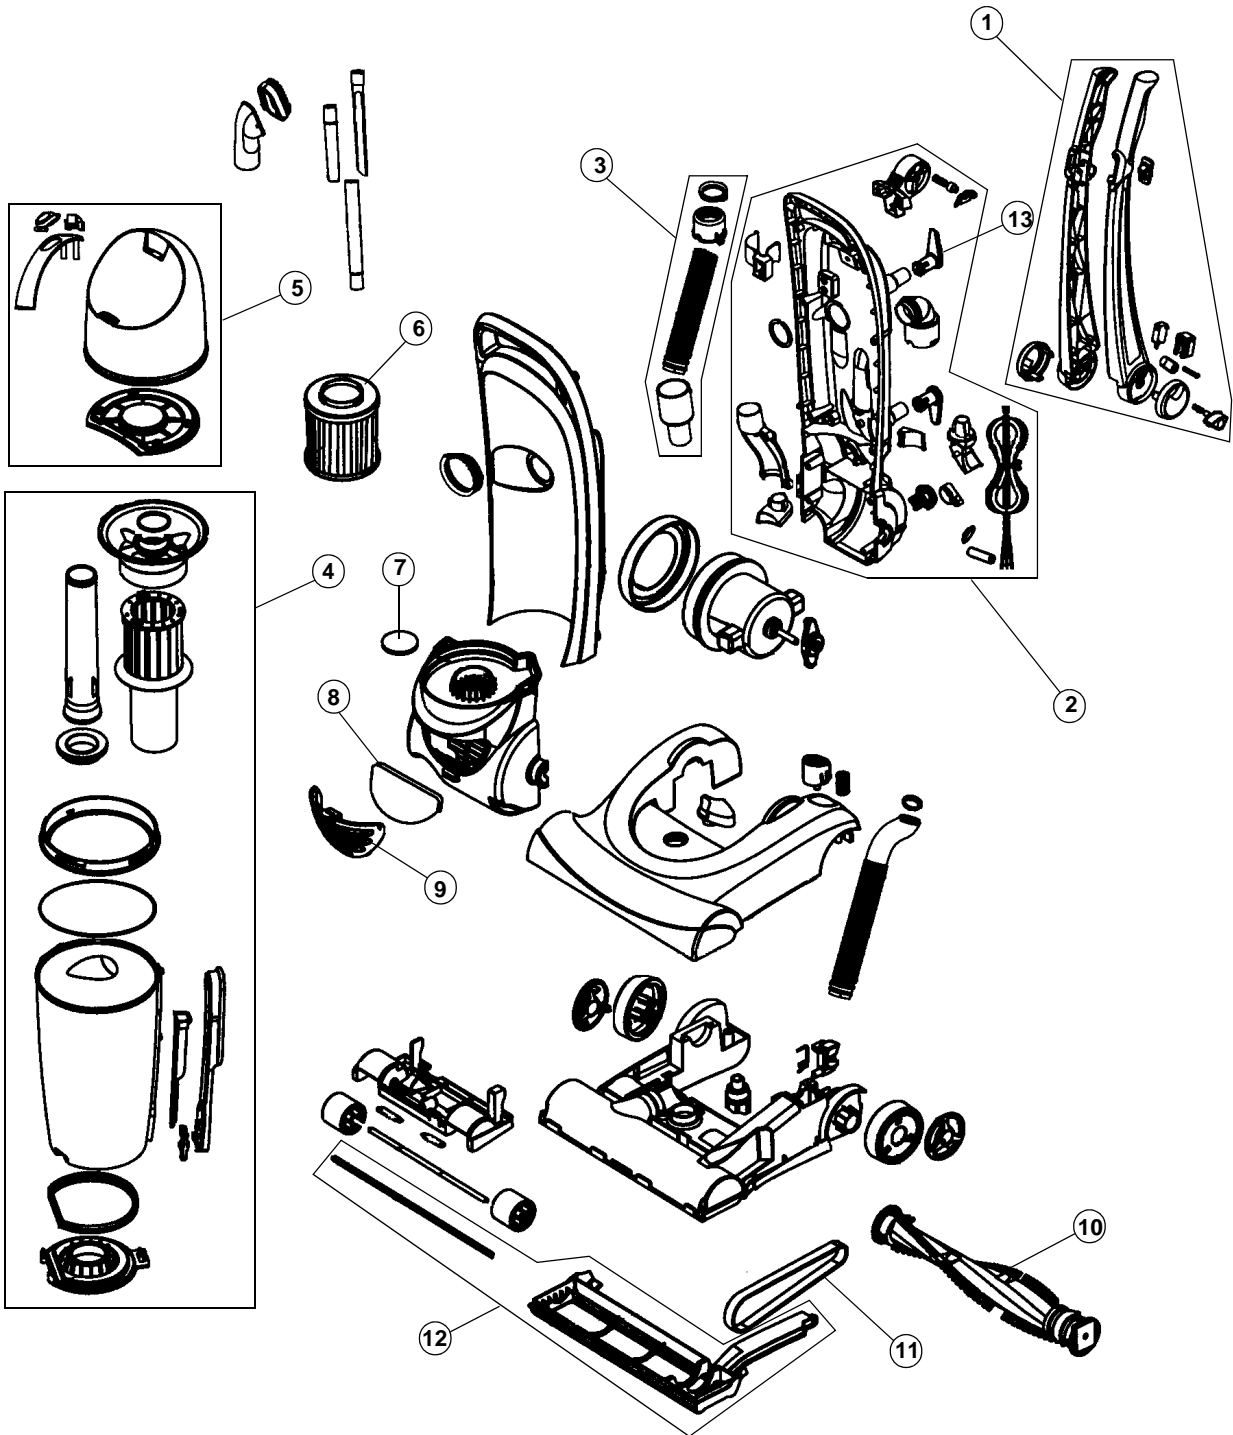

# Royal 085850 Owner's Manual

[Shop genuine replacement parts for Royal 085850](#)

[Find Your Royal Vacuum Cleaner Parts - Select From 772 Models](#)

----- Manual continues below -----

# ASSEMBLY SCHEMATIC

MODEL NO.

085850

**PART LISTING****MODEL NO.****085850**

<b>Item</b>	<b>Part Number</b>	<b>Models To Fit</b>	<b>Part Description</b>
1	RO-LW1101	085850	HANDLE ASSEMBLY
2	RO-LW1103	085850	BACK PANEL ASSEMBLY
3	RO-LW1102	085850	UPPER HOSE ASSEMBLY
4	RO-LV1120	085850	DIRT CUP ASSEMBLY
5	RO-LV1115	085850	DIRT CUP LID ASSEMBLY
6	RO-LV1110	085850	F-22 FILTER
7	RO-LV1125	085850	INLET FILTER - FOAM
8	RO-LV1130	085850	EXHAUST FILTER
9	RO-LV1135	085850	EXHAUST FILTER COVER
10	RO-LV1130-0	085850	BRUSH ROLL ASSEMBLY
11	RO-LV1000	085850	STYLE 19 BELT
12	RO-LV1135	085850	NOZZLE GUARD ASSEMBLY WITH RUBBER STRIP
13	RO-LV1140	085850	CORD HOOK
14	RO-SN0112	085850	CREVICE TOOL
15	RO-SN0110	085850	EXTENSION WAND
16	RO-SN0114	085850	UPHOLSTREY TOOL