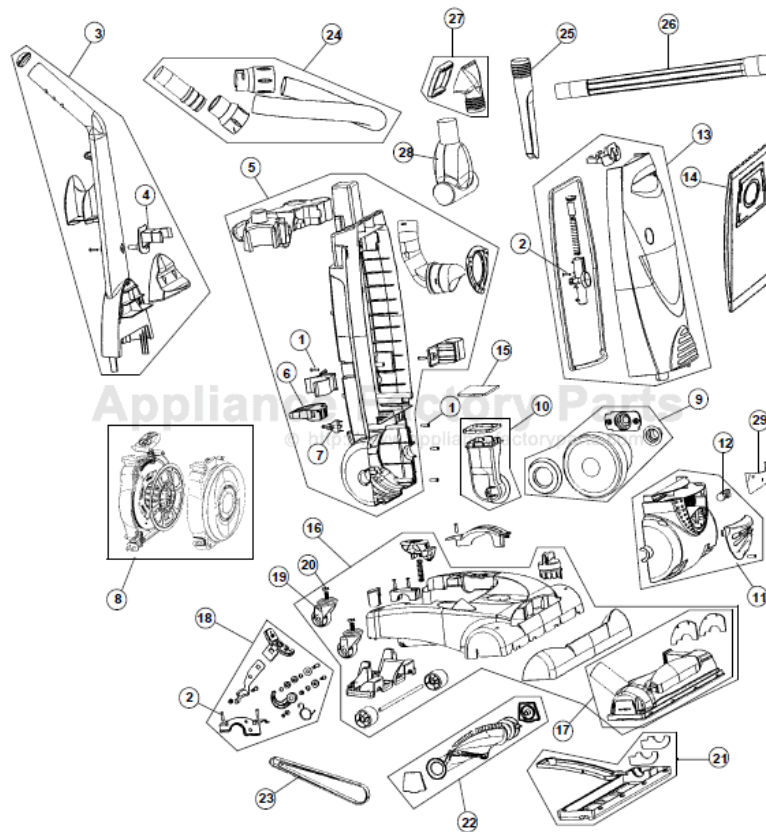

This Owner's Manual is provided and hosted by [Appliance Factory Parts](#).

Royal 086030 Owner's Manual

[Shop genuine replacement parts for Royal 086030](#)

[Find Your Royal Vacuum Cleaner Parts - Select From 772 Models](#)

----- Manual continues below -----

ASSEMBLY SCHEMATIC

086030
086035
UD30000

PART LISTING

Item	Part Number	Models To Fit	Part Description
1	RO-250100	ALL	SCREW - BODY
2	RO-720430	ALL	SCREW - COMBO
3	RO-PL1101	ALL	HANDLE ASSEMBLY
4	RO-PL1102	ALL	TURBO TOOL CLIP
5	RO-PL1109	ALL	BACK PANEL
6	RO-PL3010	ALL	SWITCH PEDAL
7	RO-860081	ALL	SWITCH
8	RO-PL1112	ALL	CORD REEL REWIND ASSEMBLY
9	RO-PL1104	ALL	MOTOR ASSEMBLY
10	RO-PL1110	ALL	MOTOR DUCT ASSEMBLY
11	RO-PL1105	ALL	MOTOR COVER ASSEMBLY
12	RO-920906	ALL	BULB - 906
13	RO-PL1103	086030	FRONT PANEL ASSEMBLY - BLUE SWERVE
	RO-PL8603	086035	FRONT PANEL ASSEMBLY - BLUE EZ
		UD30000	FRONT PANEL ASSEMBLY - RED EZ
14	RO-115011	ALL	TYPE U BAG
	RO-920047	ALL	TYPE U BAG / 3 PACK
	RO-920750	ALL	TYPE U BAGS - MICROFRESH / 3 PACK
15		ALL	BAG CHAMBER FILTER
16	RO-PL1106		NOZZLE COVER ASSEMBLY - BLUE
			NOZZLE COVER ASSEMBLY - RED
17	RO-PL1107	ALL	NOZZLE HOUSING 15" - CLEAR
18	RO-PL1108	ALL	ON/OFF BELT CONTROL ASSEMBLY
19	RO-863038	ALL	CASTER ASSEMBLY
20	RO-863054	ALL	CASTER NUT
21		ALL	NOZZLE GUARD - 15"
22	RO-PL1113	ALL	BRUSH ROLL ASSEMBLY
23	RO-540310	ALL	STYLE 5 BELT
24	RO-PL1114	ALL	UPPER HOSE ASSEMBLY
25	RO-920035	ALL	CREVICE TOOL
26	RO-402803	ALL	EXTENSION WAND 1-1/4
27	RO-920215	ALL	2 IN 1 BRUSH ASSEMBLY
28	RO-UTT000	ALL	TURBO TOOL
	RO-UTT020	ALL	BELT - TURBO TOOL
	RO-UTT030	ALL	LOCK NUT RING - TURBO TOOL
29	RO-PL8635	ALL	F-29 EXHAUST FILTER