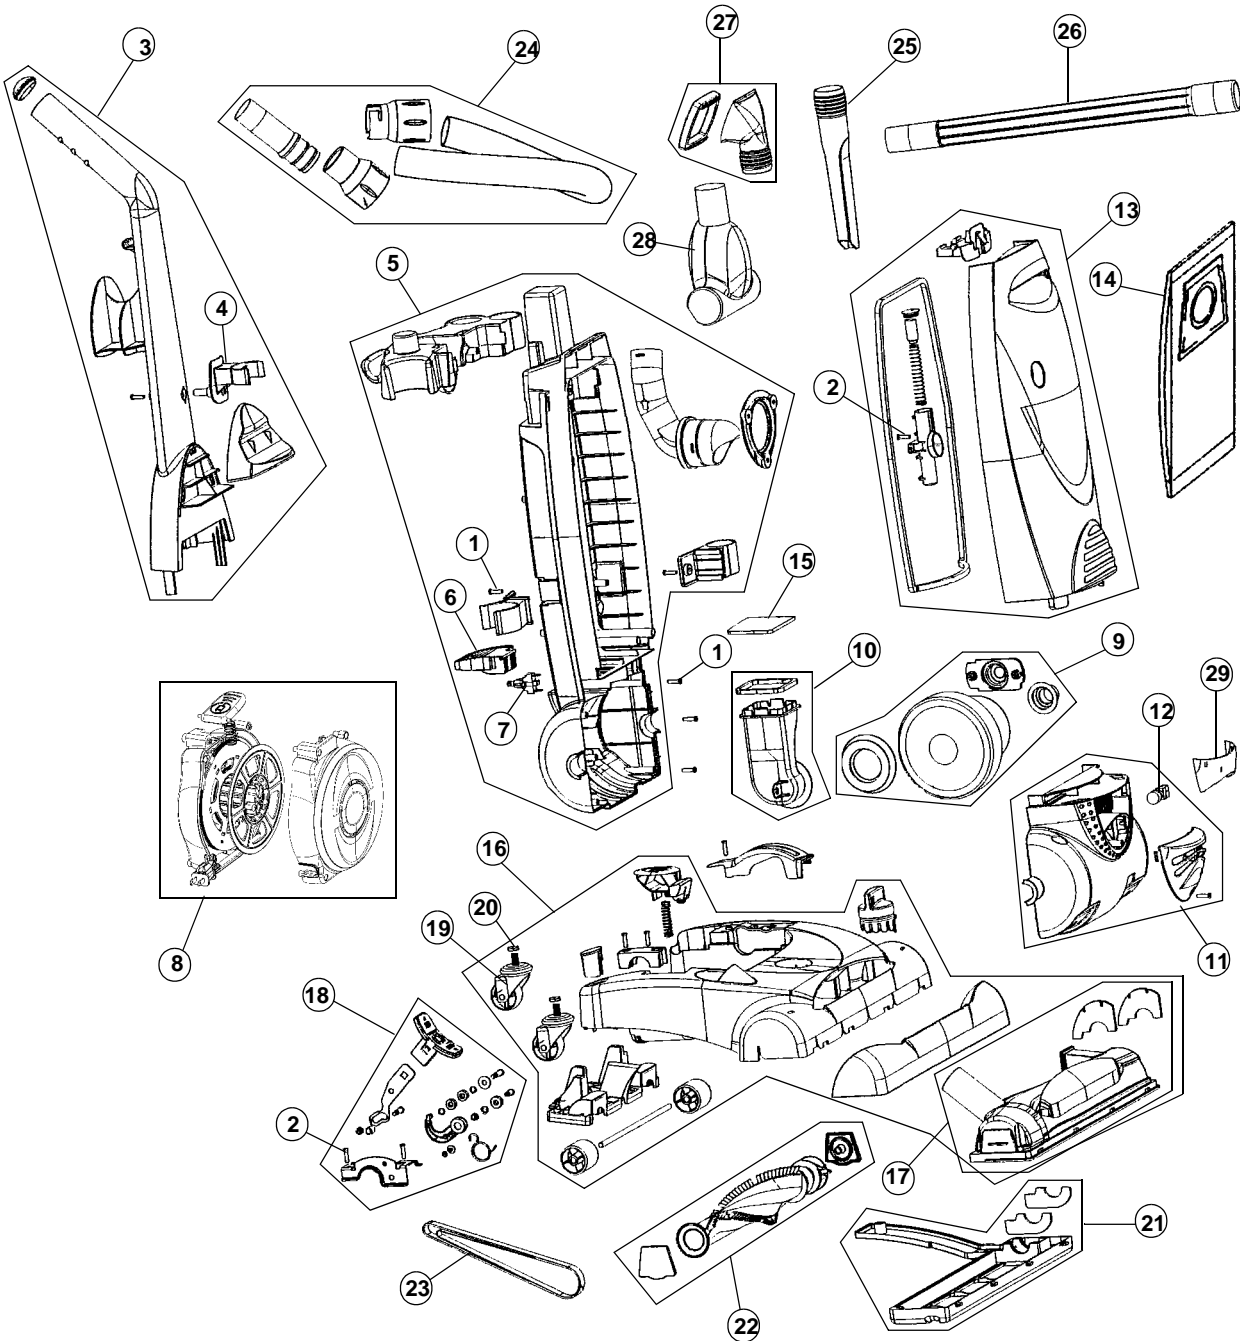

This Owner's Manual is provided and hosted by [Appliance Factory Parts](#).

Royal 086030 Owner's Manual

[Shop genuine replacement parts for Royal 086030](#)

[Find Your Royal Vacuum Cleaner Parts - Select From 772 Models](#)

----- Manual continues below -----

ASSEMBLY SCHEMATIC

086030
086035
UD30000

PART LISTING

Item	Part Number	Models To Fit	Part Description
1	RO-250100	ALL	SCREW - BODY
2	RO-720430	ALL	SCREW - COMBO
3	RO-PL1101	ALL	HANDLE ASSEMBLY
4	RO-PL1102	ALL	TURBO TOOL CLIP
5	RO-PL1109	ALL	BACK PANEL
6	RO-PL3010	ALL	SWITCH PEDAL
7	RO-860081	ALL	SWITCH
8	RO-PL1112	ALL	CORD REEL REWIND ASSEMBLY
9	RO-PL1104	ALL	MOTOR ASSEMBLY
10	RO-PL1110	ALL	MOTOR DUCT ASSEMBLY
11	RO-PL1105	ALL	MOTOR COVER ASSEMBLY
12	RO-920906	ALL	BULB - 906
13	RO-PL1103	086030	FRONT PANEL ASSEMBLY - BLUE SWERVE
	RO-PL8603	086035	FRONT PANEL ASSEMBLY - BLUE EZ
		UD30000	FRONT PANEL ASSEMBLY - RED EZ
14	RO-115011	ALL	TYPE U BAG
	RO-920047	ALL	TYPE U BAG / 3 PACK
	RO-920750	ALL	TYPE U BAGS - MICROFRESH / 3 PACK
15		ALL	BAG CHAMBER FILTER
16	RO-PL1106		NOZZLE COVER ASSEMBLY - BLUE
			NOZZLE COVER ASSEMBLY - RED
17	RO-PL1107	ALL	NOZZLE HOUSING 15" - CLEAR
18	RO-PL1108	ALL	ON/OFF BELT CONTROL ASSEMBLY
19	RO-863038	ALL	CASTER ASSEMBLY
20	RO-863054	ALL	CASTER NUT
21		ALL	NOZZLE GUARD - 15"
22	RO-PL1113	ALL	BRUSH ROLL ASSEMBLY
23	RO-540310	ALL	STYLE 5 BELT
24	RO-PL1114	ALL	UPPER HOSE ASSEMBLY
25	RO-920035	ALL	CREVICE TOOL
26	RO-402803	ALL	EXTENSION WAND 1-1/4
27	RO-920215	ALL	2 IN 1 BRUSH ASSEMBLY
28	RO-UTT000	ALL	TURBO TOOL
	RO-UTT020	ALL	BELT - TURBO TOOL
	RO-UTT030	ALL	LOCK NUT RING - TURBO TOOL
29	RO-PL8635	ALL	F-29 EXHAUST FILTER