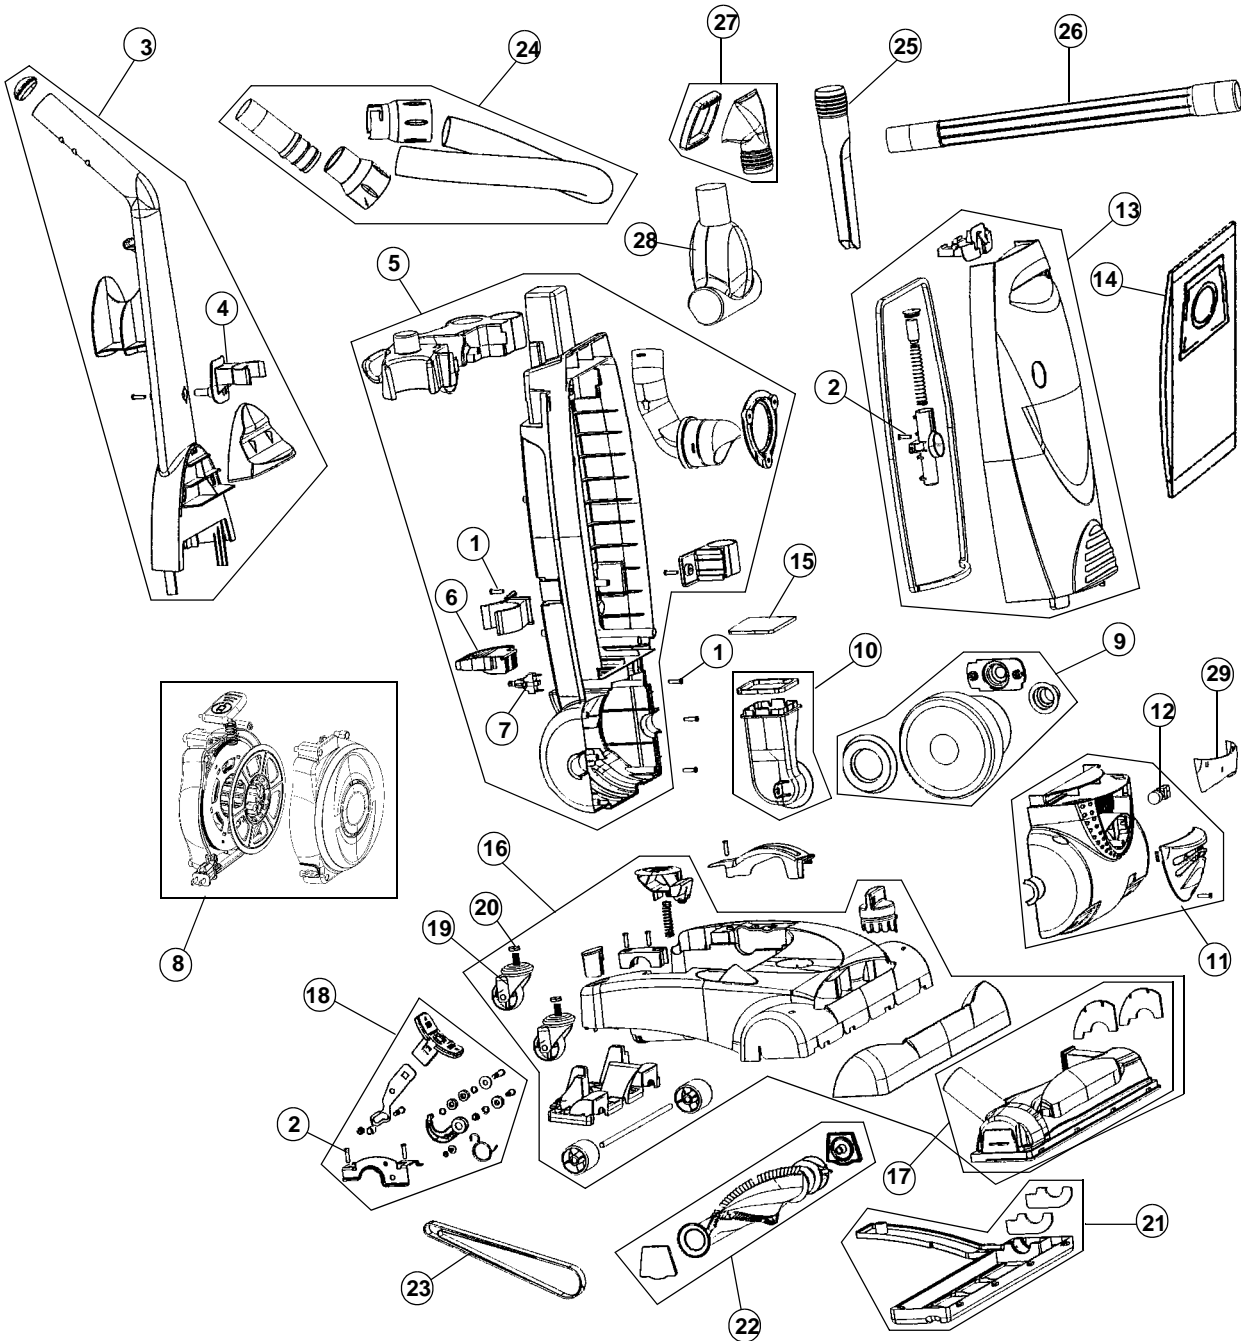

This Owner's Manual is provided and hosted by [Appliance Factory Parts](#).

Royal 086035 Owner's Manual

[Shop genuine replacement parts for Royal 086035](#)

[Find Your Royal Vacuum Cleaner Parts - Select From 772 Models](#)

----- Manual continues below -----

ASSEMBLY SCHEMATIC

086030
086035
UD30000

PART LISTING

Item	Part Number	Models To Fit	Part Description
1	RO-250100	ALL	SCREW - BODY
2	RO-720430	ALL	SCREW - COMBO
3	RO-PL1101	ALL	HANDLE ASSEMBLY
4	RO-PL1102	ALL	TURBO TOOL CLIP
5	RO-PL1109	ALL	BACK PANEL
6	RO-PL3010	ALL	SWITCH PEDAL
7	RO-860081	ALL	SWITCH
8	RO-PL1112	ALL	CORD REEL REWIND ASSEMBLY
9	RO-PL1104	ALL	MOTOR ASSEMBLY
10	RO-PL1110	ALL	MOTOR DUCT ASSEMBLY
11	RO-PL1105	ALL	MOTOR COVER ASSEMBLY
12	RO-920906	ALL	BULB - 906
13	RO-PL1103	086030	FRONT PANEL ASSEMBLY - BLUE SWERVE
	RO-PL8603	086035	FRONT PANEL ASSEMBLY - BLUE EZ
		UD30000	FRONT PANEL ASSEMBLY - RED EZ
14	RO-115011	ALL	TYPE U BAG
	RO-920047	ALL	TYPE U BAG / 3 PACK
	RO-920750	ALL	TYPE U BAGS - MICROFRESH / 3 PACK
15		ALL	BAG CHAMBER FILTER
16	RO-PL1106		NOZZLE COVER ASSEMBLY - BLUE
			NOZZLE COVER ASSEMBLY - RED
17	RO-PL1107	ALL	NOZZLE HOUSING 15" - CLEAR
18	RO-PL1108	ALL	ON/OFF BELT CONTROL ASSEMBLY
19	RO-863038	ALL	CASTER ASSEMBLY
20	RO-863054	ALL	CASTER NUT
21		ALL	NOZZLE GUARD - 15"
22	RO-PL1113	ALL	BRUSH ROLL ASSEMBLY
23	RO-540310	ALL	STYLE 5 BELT
24	RO-PL1114	ALL	UPPER HOSE ASSEMBLY
25	RO-920035	ALL	CREVICE TOOL
26	RO-402803	ALL	EXTENSION WAND 1-1/4
27	RO-920215	ALL	2 IN 1 BRUSH ASSEMBLY
28	RO-UTT000	ALL	TURBO TOOL
	RO-UTT020	ALL	BELT - TURBO TOOL
	RO-UTT030	ALL	LOCK NUT RING - TURBO TOOL
29	RO-PL8635	ALL	F-29 EXHAUST FILTER