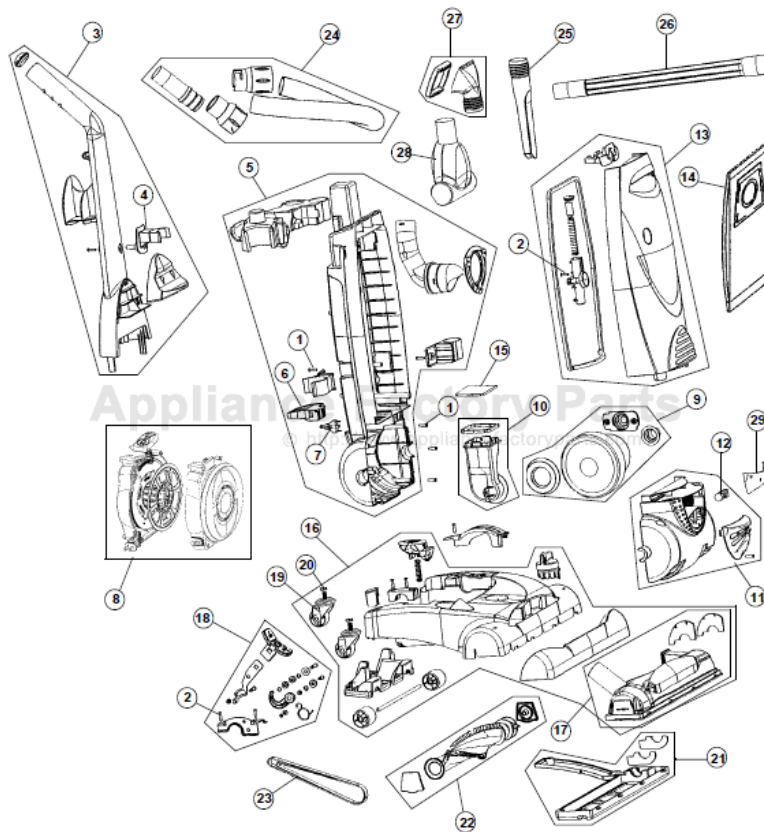

This Owner's Manual is provided and hosted by [Appliance Factory Parts](#).

Royal 086035 Owner's Manual

[Shop genuine replacement parts for Royal 086035](#)

[Find Your Royal Vacuum Cleaner Parts - Select From 772 Models](#)

----- Manual continues below -----

ASSEMBLY SCHEMATIC

086030
086035
UD30000

PART LISTING

Item	Part Number	Models To Fit	Part Description
1	RO-250100	ALL	SCREW - BODY
2	RO-720430	ALL	SCREW - COMBO
3	RO-PL1101	ALL	HANDLE ASSEMBLY
4	RO-PL1102	ALL	TURBO TOOL CLIP
5	RO-PL1109	ALL	BACK PANEL
6	RO-PL3010	ALL	SWITCH PEDAL
7	RO-860081	ALL	SWITCH
8	RO-PL1112	ALL	CORD REEL REWIND ASSEMBLY
9	RO-PL1104	ALL	MOTOR ASSEMBLY
10	RO-PL1110	ALL	MOTOR DUCT ASSEMBLY
11	RO-PL1105	ALL	MOTOR COVER ASSEMBLY
12	RO-920906	ALL	BULB - 906
13	RO-PL1103	086030	FRONT PANEL ASSEMBLY - BLUE SWERVE
	RO-PL8603	086035	FRONT PANEL ASSEMBLY - BLUE EZ
		UD30000	FRONT PANEL ASSEMBLY - RED EZ
14	RO-115011	ALL	TYPE U BAG
	RO-920047	ALL	TYPE U BAG / 3 PACK
	RO-920750	ALL	TYPE U BAGS - MICROFRESH / 3 PACK
15		ALL	BAG CHAMBER FILTER
16	RO-PL1106		NOZZLE COVER ASSEMBLY - BLUE
			NOZZLE COVER ASSEMBLY - RED
17	RO-PL1107	ALL	NOZZLE HOUSING 15" - CLEAR
18	RO-PL1108	ALL	ON/OFF BELT CONTROL ASSEMBLY
19	RO-863038	ALL	CASTER ASSEMBLY
20	RO-863054	ALL	CASTER NUT
21		ALL	NOZZLE GUARD - 15"
22	RO-PL1113	ALL	BRUSH ROLL ASSEMBLY
23	RO-540310	ALL	STYLE 5 BELT
24	RO-PL1114	ALL	UPPER HOSE ASSEMBLY
25	RO-920035	ALL	CREVICE TOOL
26	RO-402803	ALL	EXTENSION WAND 1-1/4
27	RO-920215	ALL	2 IN 1 BRUSH ASSEMBLY
28	RO-UTT000	ALL	TURBO TOOL
	RO-UTT020	ALL	BELT - TURBO TOOL
	RO-UTT030	ALL	LOCK NUT RING - TURBO TOOL
29	RO-PL8635	ALL	F-29 EXHAUST FILTER