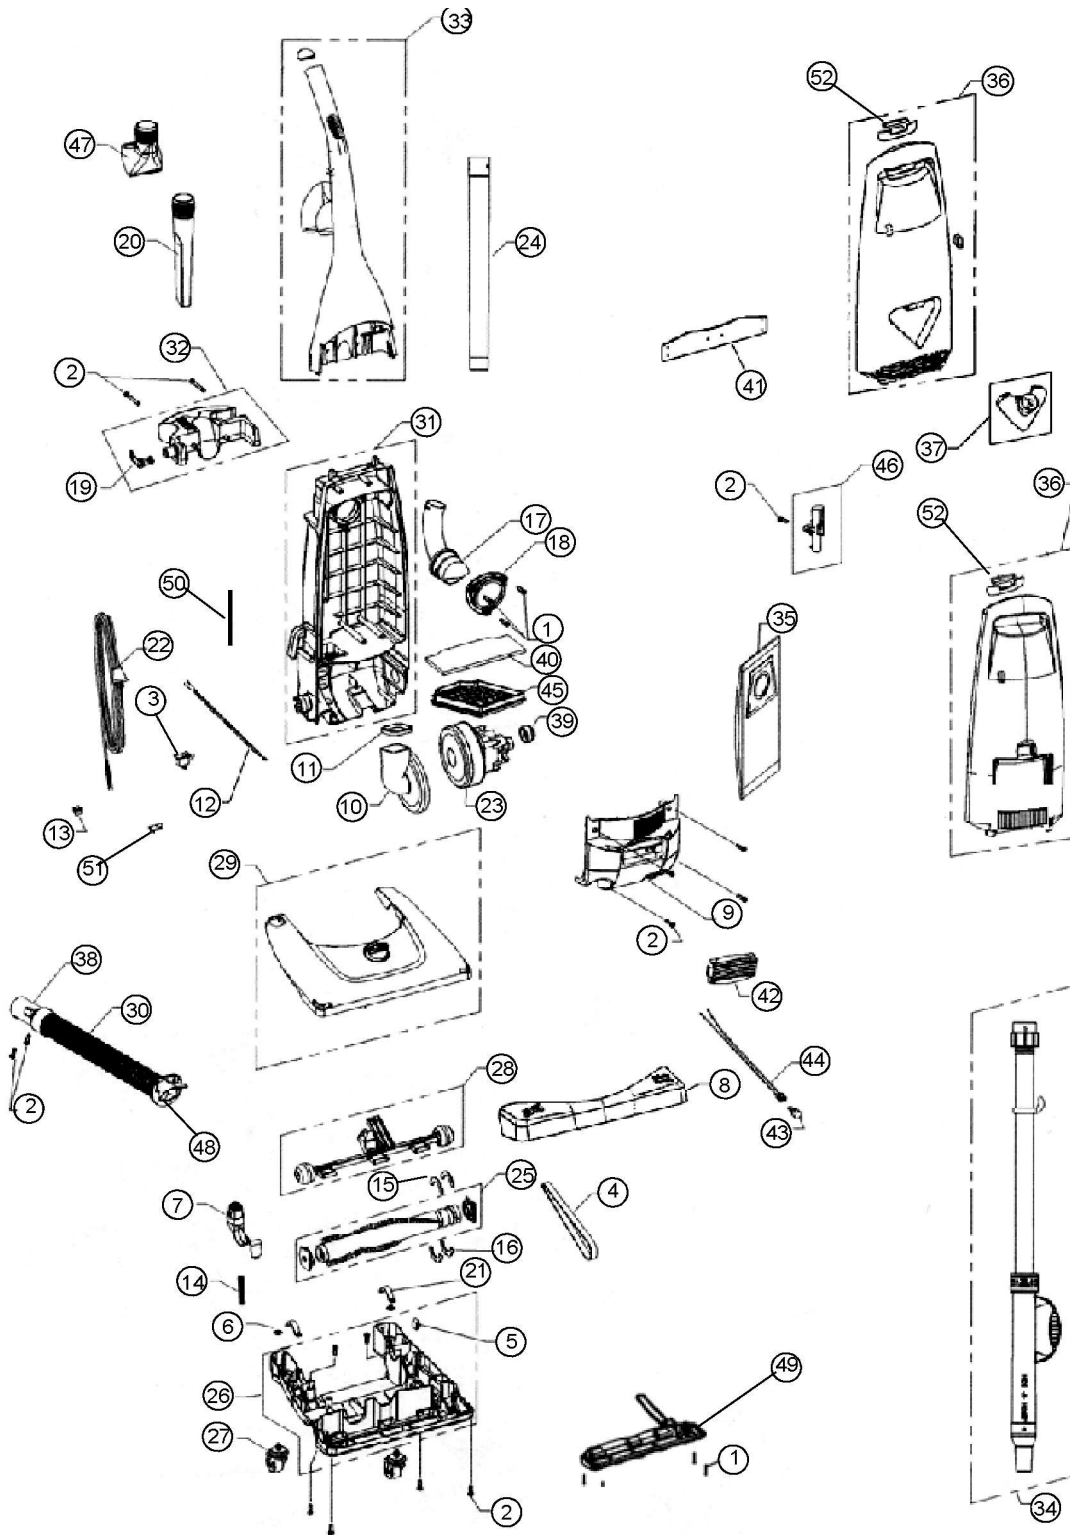

18

Model No.

086335
086355
086320C
086325C

Model No.

**086335
086355
086320C
086325C**

Item	Part Number	Model's To Fit	Part Description
1	1250100000	ALL	SCREW
2	1720430000	ALL	SCREW 811 x 5/8
3	1PA0155B00	ALL	SWITCH PEDAL
4	1863311600	ALL	STYLE 4 BELT
5	1720380000	ALL	BELT GUIDE CLIP
6	1863054000	ALL	CASTER PAL NUT
7	1PA0165B00	ALL	HANDLE RELEASE PEDAL
8	1PA0135B00	ALL	BUMPER, SCUFF GUARD
9	2PA0195600	ALL	MOTOR COVER ASSEMBLY
10	1863109600	ALL	MOTOR AIR DUCT
11	1863112600	ALL	MOTOR DUCT SEAL
12	1863168000	ALL	NEON LAMP
13	1863130600	ALL	STRAIN RELIEF
14	1690350000	ALL	HANDLE RELEASE PEDAL SPRING
15	1PA0116000	ALL	NOZZLE COVER FELT SHORT
16	1PA0115000	ALL	BELT COVER FELT
17	1PA0120600	ALL	HOSE INLET
18	1863337600	ALL	HOSE INLET RETAINER
19	1920015B00	ALL	CORD HOOK
20	1920035600	ALL	CREVICE TOOL
21	1820351600	ALL	PIVOT CLAMP
22	2997125600	ALL	POWERCORD 25 FT
23*	2630172000	ALL	MOTOR 12 AMP see notes
	2630172000	086355	MOTOR 12 AMP ALSO ORDER #10 & #39 *see notes
24	2863360600	086320C,086325C	TELESCOPIC WAND ASSEMBLY
	1402803600	086335,086355	EXTENSION WAND
25	2863005000	086320C, 086325C, 086335, 086355	BRUSH ROLL ASSEMBLY
	2863050000	086335, 086355	BRUSH ROLL ASSEMBLY DOMESTIC MODELS ONLY
26	1PA0100600	ALL	NOZZLE BASE ASSEMBLY
27	2863038600	ALL	CASTER ASSEMBLY
28	2PA0160B00	ALL	HEIGHT ADJUSTMENT ASSEMBLY