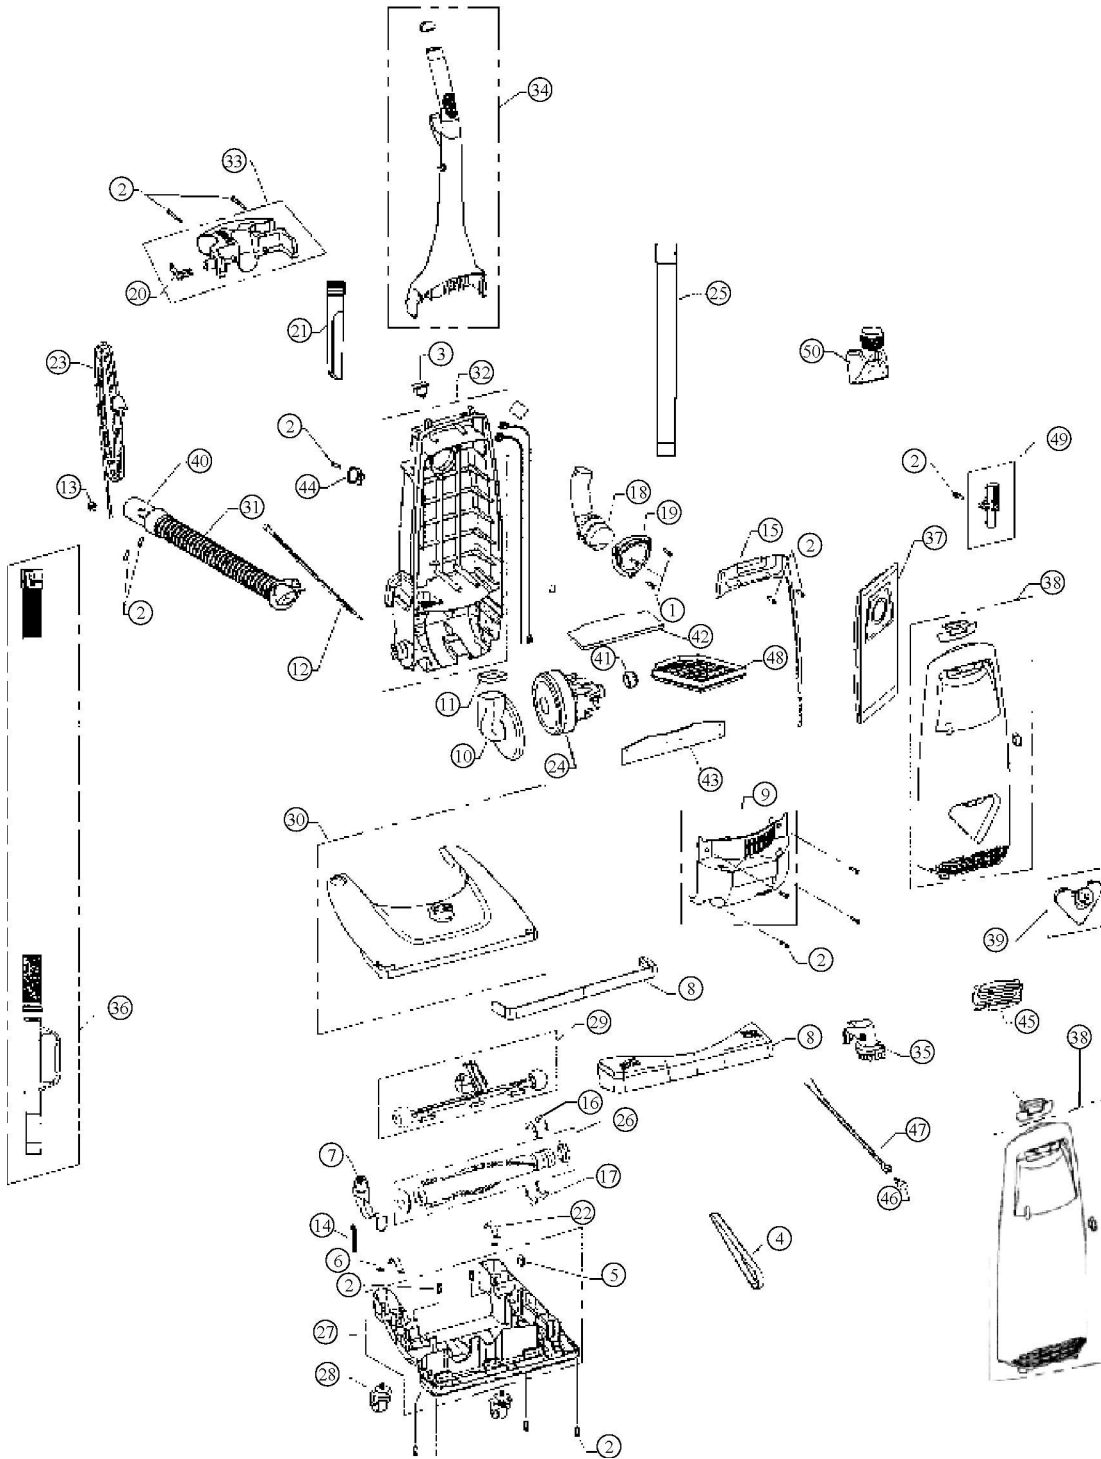

----- Manual continues below -----

Model No.
086310
086315
086321
086330

Model No.

086310

086315

086321

086330

Item	Part Number	Model's To Fit	Part Description
1	1250100000	ALL	SCREW
2	1720430000	ALL	SCREW 8 11 x 5/8
3	1720128300	ALL	SWITCH
4	3720310001	ALL	STYLE 4/5 BELT 2 PK
5	1720380000	ALL	BELT GUIDE CLIP
6	1863054000	ALL	CASTER PAL NUT
7	1863060B00	ALL	HANDLE RELEASE PEDAL
8	1863080B00	086310, 086315, 086321	BUMPER
	1865088K00	086330	SCUFF GUARD BUMPER
9	2864095600	ALL	MOTOR COVER
10	1863109600	ALL	MOTOR AIR DUCT
11	1863112600	ALL	MOTOR DUCT SEAL
12	1863168000	ALL	NEON LAMP
13	1863130600	ALL	STRAIN RELIEF
14	1690350000	ALL	HANDLE RELEASE PEDAL SPRING
15	1863295600	ALL	SWITCH COMPARTMENT COVER
16	1863307700	ALL	NOZZLE COVER FELT
17	1863308000	ALL	BELT COVER FELT
18	1863335600	ALL	HOSE INLET
19	1863337600	ALL	HOSE INLET RETAINER
20	1920015B00	ALL	CORD HOOK
21	1920035600	ALL	CREVICE TOOL
22	1920140000	ALL	PIVOT CLAMP
23	2997125600	ALL	POWERCORD 25 FT
24*	2630172000	ALL	MOTOR see notes
25	2863360600	ALL	TELESCOPIC WAND
26	2863005000	ALL	BRUSH ROLL ASSEMBLY
27	2863544600	ALL	NOZZLE BASE ASSEMBLY
28	2863038600	ALL	CASTER
29	2863040000	ALL	HEIGHT ADJUSTMENT ASSEMBLY
30	2863069600	086310	NOZZLE COVER ASSEMBLY
	2863082A00	086315	NOZZLE COVER ASSEMBLY
	2863082J00	086321	NOZZLE COVER ASSEMBLY
	2863069K00	086330	NOZZLE COVER ASSY EXT