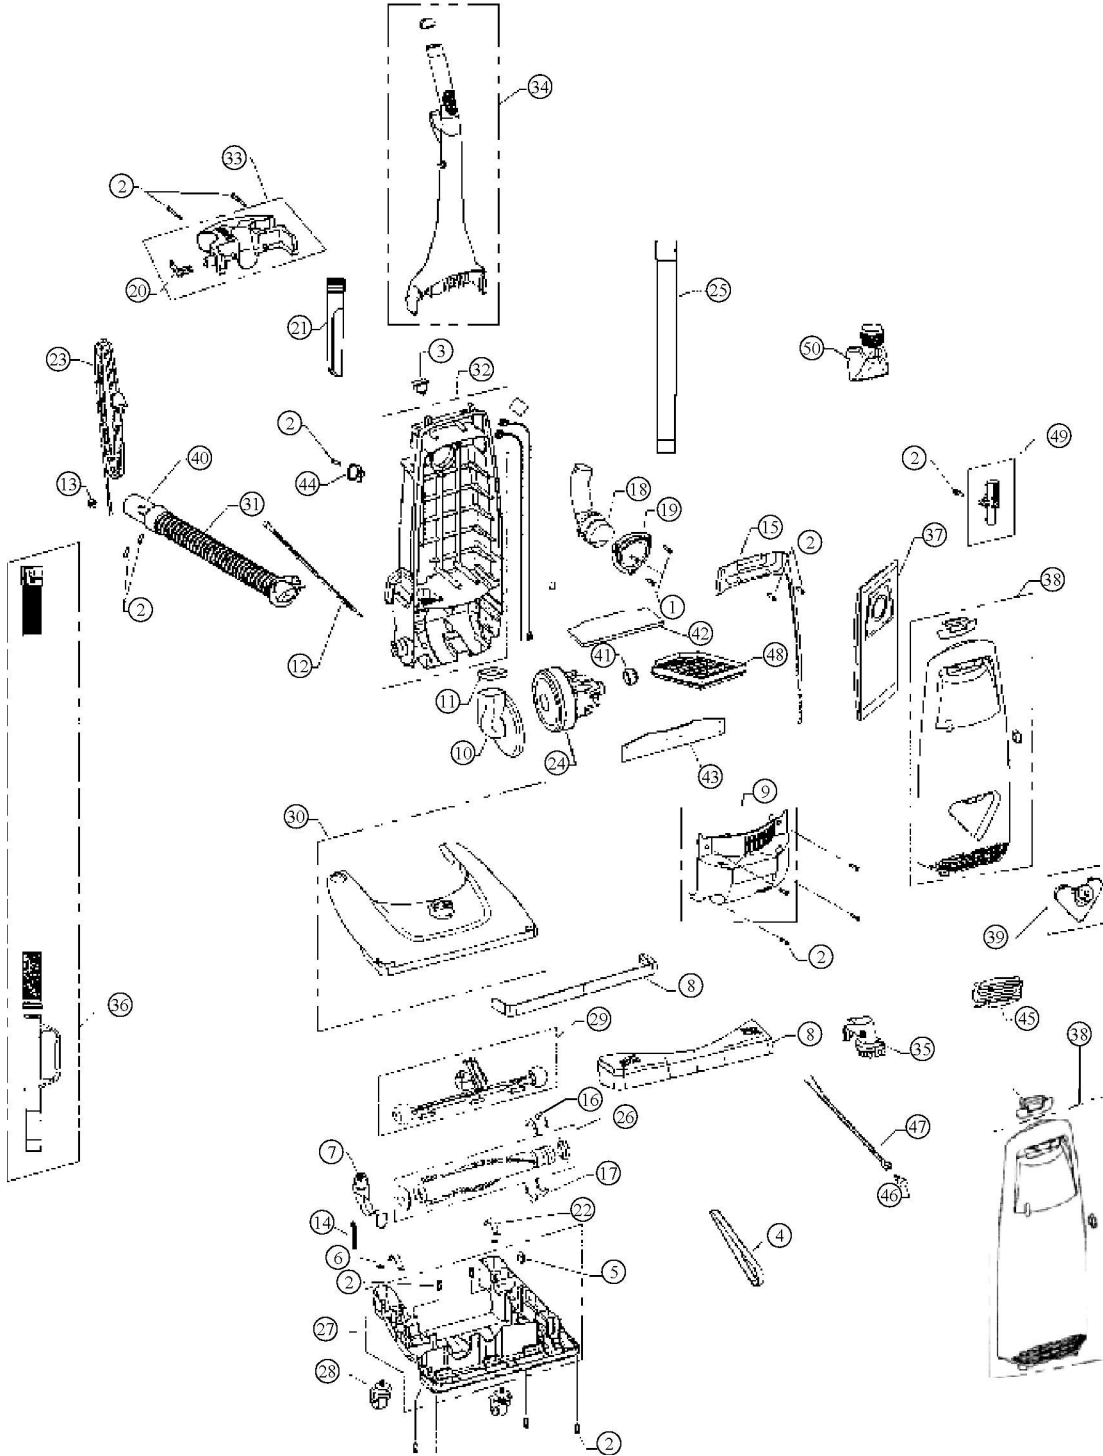

SG

Model No.
086310
086315
086321
086330

Model No.

086310

086315

086321

086330

Item	Part Number	Model's To Fit	Part Description
1	1250100000	ALL	SCREW
2	1720430000	ALL	SCREW 811 x 5/8
3	1720128300	ALL	SWITCH
4	3720310001	ALL	STYLE 4/5 BELT 2 PK
5	1720380000	ALL	BELT GUIDE CLIP
6	1863054000	ALL	CASTER PAL NUT
7	1863060B00	ALL	HANDLE RELEASE PEDAL
8	1863080B00	086310, 086315, 086321	BUMPER
	1865088K00	086330	SCUFF GUARD BUMPER
9	2864095600	ALL	MOTOR COVER
10	1863109600	ALL	MOTOR AIR DUCT
11	1863112600	ALL	MOTOR DUCT SEAL
12	1863168000	ALL	NEON LAMP
13	1863130600	ALL	STRAIN RELIEF
14	1690350000	ALL	HANDLE RELEASE PEDAL SPRING
15	1863295600	ALL	SWITCH COMPARTMENT COVER
16	1863307700	ALL	NOZZLE COVER FELT
17	1863308000	ALL	BELT COVER FELT
18	1863335600	ALL	HOSE INLET
19	1863337600	ALL	HOSE INLET RETAINER
20	1920015B00	ALL	CORD HOOK
21	1920035600	ALL	CREVICE TOOL
22	1920140000	ALL	PIVOT CLAMP
23	2997125600	ALL	POWERCORD 25 FT
24*	2630172000	ALL	MOTOR see notes
25	2863360600	ALL	TELESCOPIC WAND
26	2863005000	ALL	BRUSH ROLL ASSEMBLY
27	2863544600	ALL	NOZZLE BASE ASSEMBLY
28	2863038600	ALL	CASTER
29	2863040000	ALL	HEIGHT ADJUSTMENT ASSEMBLY
30	2863069600	086310	NOZZLE COVER ASSEMBLY
	2863082A00	086315	NOZZLE COVER ASSEMBLY
	2863082J00	086321	NOZZLE COVER ASSEMBLY
	2863069K00	086330	NOZZLE COVER ASSY EXT