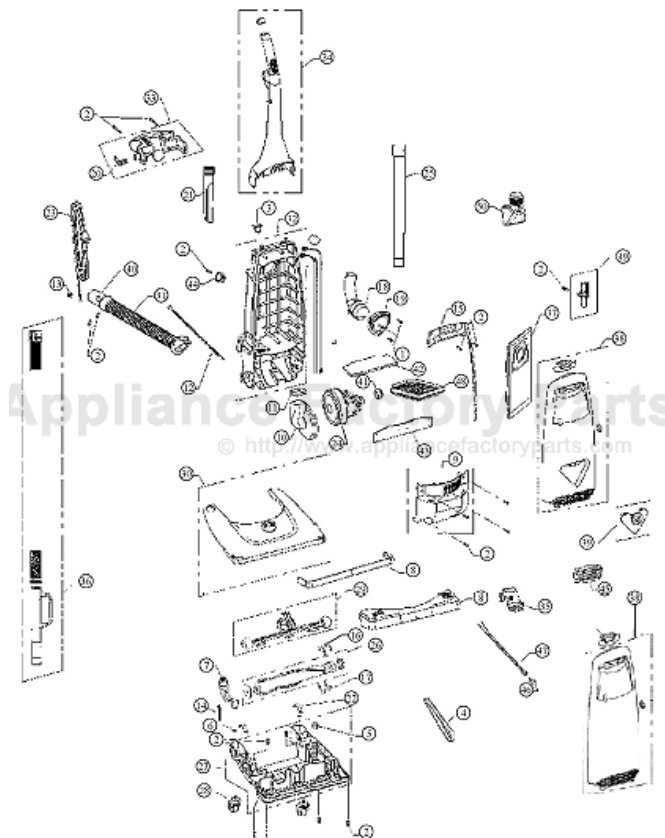

[Find Your Royal Vacuum Cleaner Parts - Select From 772 Models](#)

----- Manual continues below -----