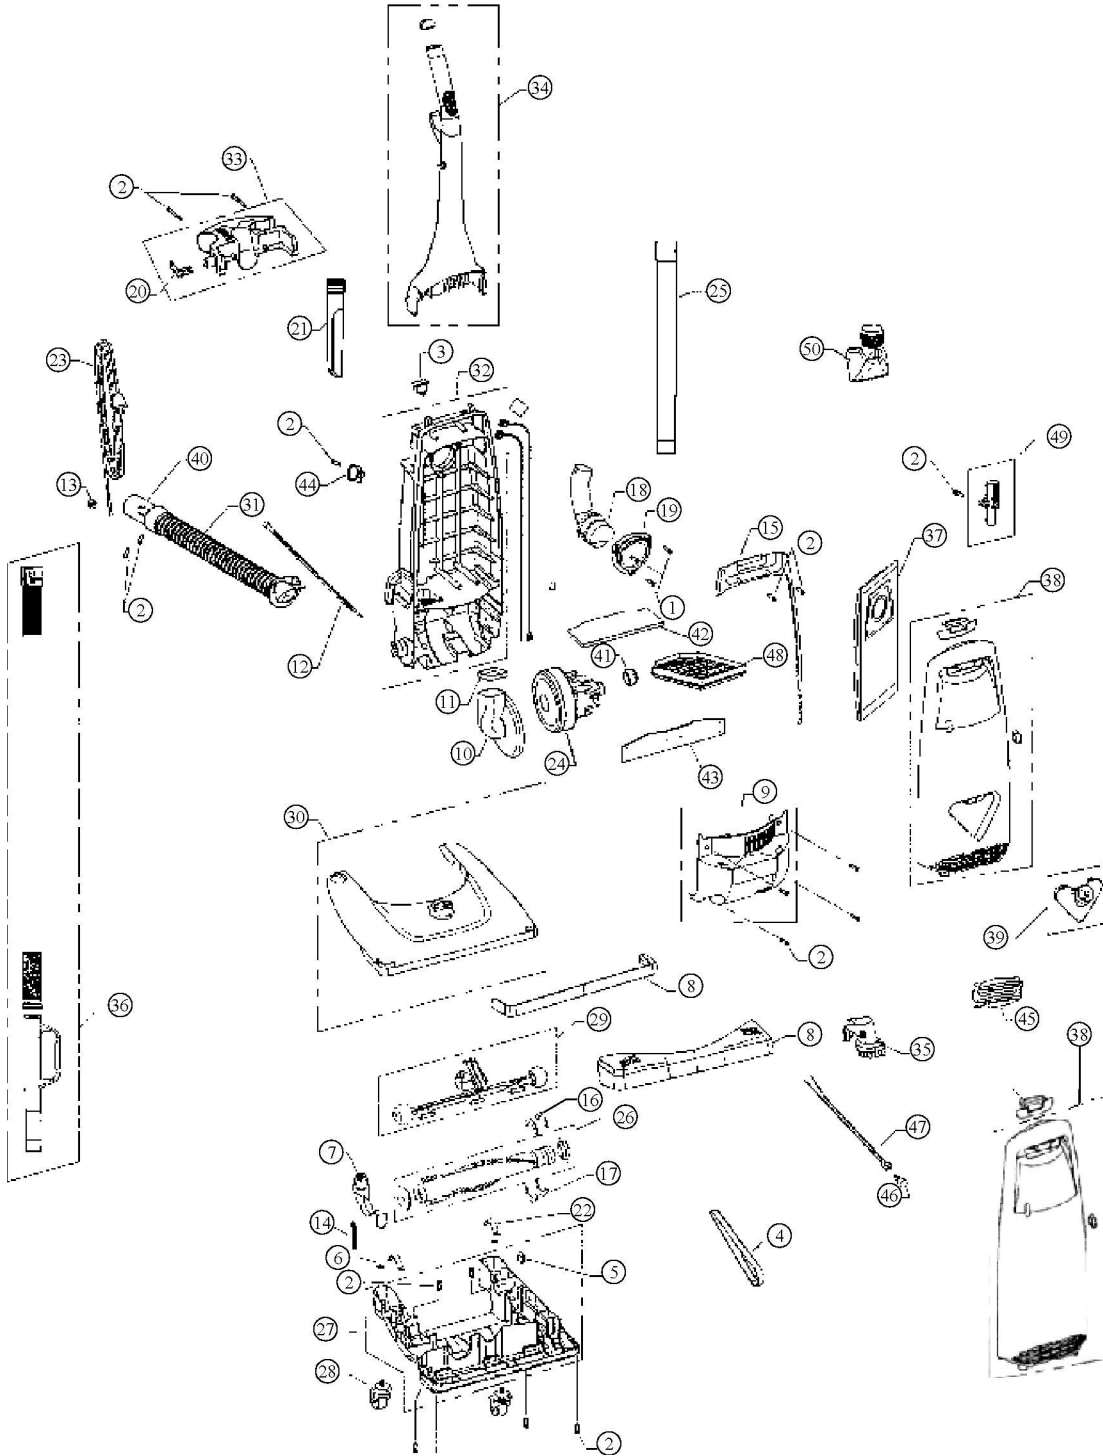

SG

Model No.
086310
086315
086321
086330

Model No.

086310

086315

086321

086330

Item	Part Number	Model's To Fit	Part Description
1	1250100000	ALL	SCREW
2	1720430000	ALL	SCREW 811 x 5/8
3	1720128300	ALL	SWITCH
4	3720310001	ALL	STYLE 4/5 BELT 2 PK
5	1720380000	ALL	BELT GUIDE CLIP
6	1863054000	ALL	CASTER PAL NUT
7	1863060B00	ALL	HANDLE RELEASE PEDAL
8	1863080B00	086310, 086315, 086321	BUMPER
	1865088K00	086330	SCUFF GUARD BUMPER
9	2864095600	ALL	MOTOR COVER
10	1863109600	ALL	MOTOR AIR DUCT
11	1863112600	ALL	MOTOR DUCT SEAL
12	1863168000	ALL	NEON LAMP
13	1863130600	ALL	STRAIN RELIEF
14	1690350000	ALL	HANDLE RELEASE PEDAL SPRING
15	1863295600	ALL	SWITCH COMPARTMENT COVER
16	1863307700	ALL	NOZZLE COVER FELT
17	1863308000	ALL	BELT COVER FELT
18	1863335600	ALL	HOSE INLET
19	1863337600	ALL	HOSE INLET RETAINER
20	1920015B00	ALL	CORD HOOK
21	1920035600	ALL	CREVICE TOOL
22	1920140000	ALL	PIVOT CLAMP
23	2997125600	ALL	POWERCORD 25 FT
24*	2630172000	ALL	MOTOR see notes
25	2863360600	ALL	TELESCOPIC WAND
26	2863005000	ALL	BRUSH ROLL ASSEMBLY
27	2863544600	ALL	NOZZLE BASE ASSEMBLY
28	2863038600	ALL	CASTER
29	2863040000	ALL	HEIGHT ADJUSTMENT ASSEMBLY
30	2863069600	086310	NOZZLE COVER ASSEMBLY
	2863082A00	086315	NOZZLE COVER ASSEMBLY
	2863082J00	086321	NOZZLE COVER ASSEMBLY
	2863069K00	086330	NOZZLE COVER ASSY EXT