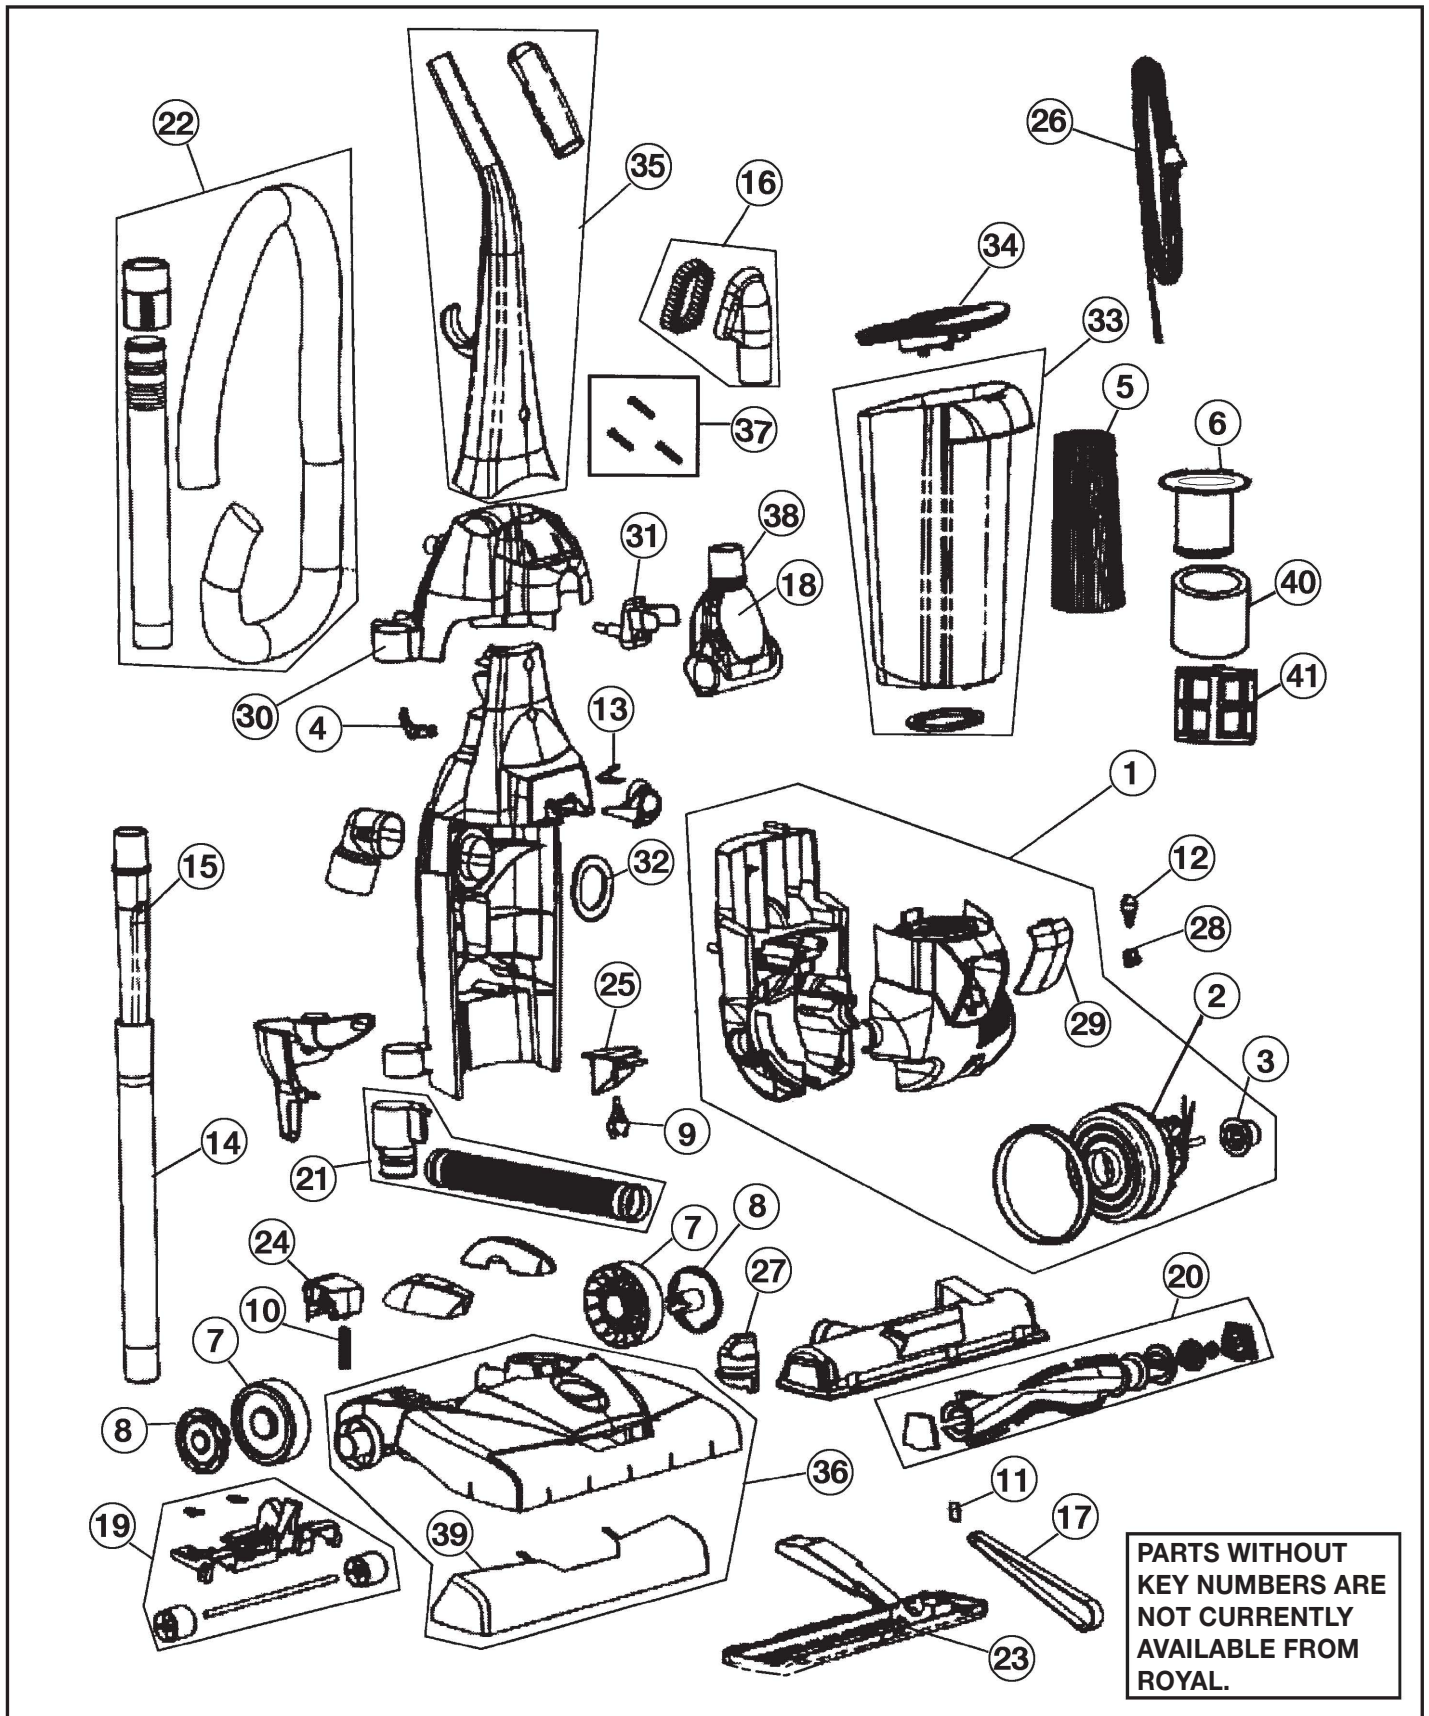

ROYAL Original & Replacement

DIRT DEVIL VISION WIDEGlide BAGLESS, ENVISION

Models 086700, 086700W, 086710

Original & Replacement **ROYAL**

**DIRT DEVIL VISION WIDEGlide BAGLESS, ENVISION
Models 086700, 086700W, 086710**

KEY	PART NO.	DESCRIPTION	KEY	PART NO.	DESCRIPTION
1	RO-JC0290	Motor & Housing Ass'y 086700, 086710	23	RO-JI0015	Nozzle Guard 15"
2	RO-JC0290-W	Motor 086700W	24	RO-JI0040	Handle Release Pedal
3	RO-881130	Grommet	25	RO-JK0115	Switch Pedal
4	RO-790655	Cord Hook	26	RO-997232	Power Cord - 32'
5	RO-JC0280	HEPA Filter Ass'y 086700, 086700W	27	RO-JK0035	Height Adjustment Knob
5	ROR-1815	HEPA Filter Ass'y 086700, 086700W FX	28	RO-JK0600	Socket W/Wire Ass'y
6	RO-JW1000	HEPA Filter Ass'y 086710	29	RO-JK0110	Lens Cover
7	RO-881065	Rear Wheel	30	RO-JI0155	Upper Tool Caddy
8	RO-881107	Rear Wheel Cap	31	RO-JI0157	Retaining Clip - Turbo Tool
9	RO-860081	Switch	32	RO-JK0165	Dirt Cup Inlet Gasket
10	RO-JC0070	Handle Release Pedal Spring	33	NLA	Dirt Cup Ass'y 086700, 086700W
11	NLA	Belt Guide Clip	33	RO-JW1200-0	Dirt Cup Ass'y 086710
12	NLA	Bulb	34	RO-JI0175	Dirt Cup Lid 086700, 086700W
13	RO-881255	Dirt Cup Latch Spring	34	RO-JW1000-6	Dirt Cup Lid 086710
14	RO-JC0245	Extension Wand	35	RO-JI0190	Upper Handle Ass'y
15	RO-JC0250	Crevice Tool	36	RO-JI0006	Nozzle Cover & Bumper Ass'y
16	RO-JC0255	2 In 1 Brush	37	RO-863503	Handle Screw Package (3)
17	RO-720310	Style 4 & 5 Belt	38	RO-UTT030	Turbo Tool Lock Nut Ring
17	ROR-1010	Style 4 & 5 Belt	39	RO-JI0021	Bumper
18	RO-UTT000	Turbo Tool Ass'y	40	RO-JW1100	Foam Mesh Filter 086710
19	RO-JI0030	Front Wheel Ass'y	41	RO-JW1200	Filter Screen 086710
20	NLA*	Brushroll Ass'y (Order RO-JI0055-6*)			
21	RO-JI0060	Lower Hose Ass'y			
22	RO-JI0202	Upper Hose Ass'y			

NLA = No Longer Available

*** ROYAL HAS CHANGED THE BRUSHROLL.
MUST ALSO PURCHASE THE REVISED
6-SLOT BOTTOM PLATE (RO-JI0015-0)**