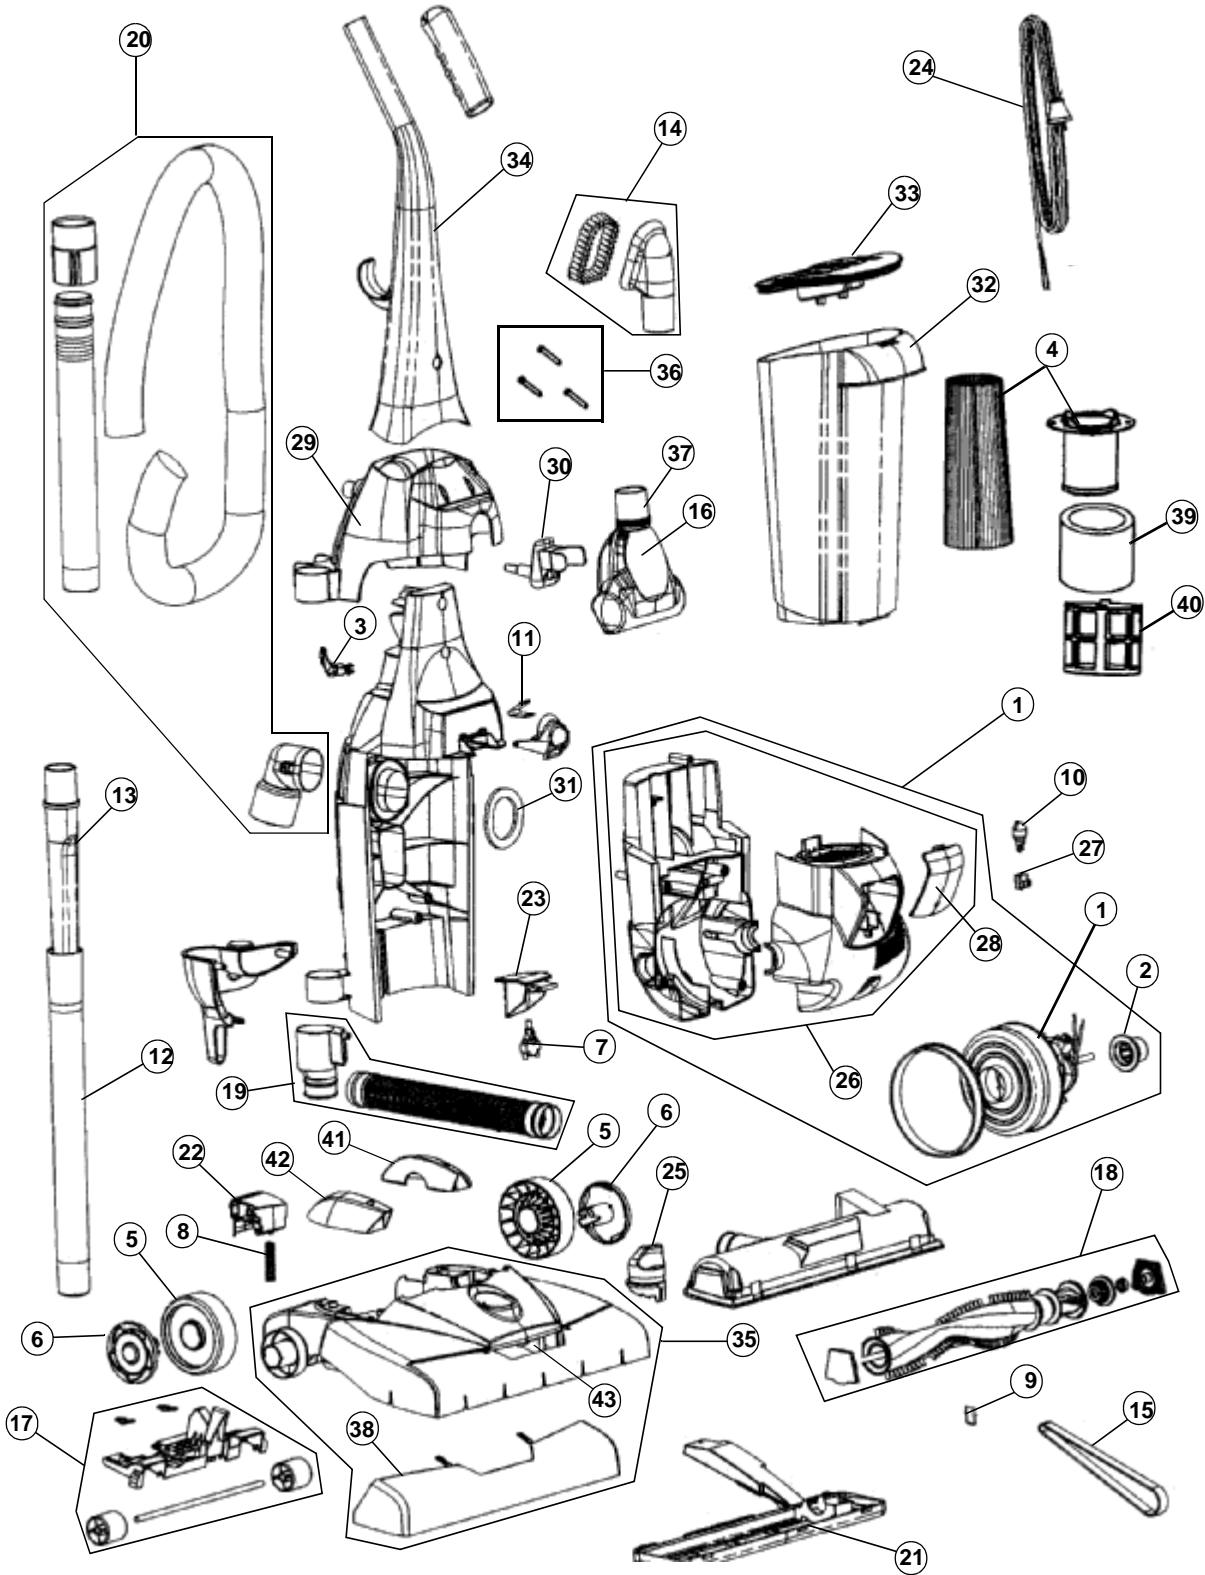

This Owner's Manual is provided and hosted by [Appliance Factory Parts](#).

Royal 086715 Owner's Manual

[Shop genuine replacement parts for Royal 086715](#)

[Find Your Royal Vacuum Cleaner Parts - Select From 772 Models](#)

----- Manual continues below -----

ASSEMBLY SCHEMATIC

086700(W)
086710
086715

PART LISTING

Item	Part Number	Model's to Fit	Part Description
1	ROJC0290	086700	MOTOR & HOUSING ASSEMBLY
	RO-JC0290	086700W, 086710, 086715	MOTOR
2	RO-881130	ALL	GROMMET
3	RO-790655	ALL	CORD HOOK
4	RO-JC0360	086700, 086700W	F-1 / HEPA FILTER ASSEMBLY
	RO-JW1000	086710, 086715	F-16 / HEPA FILTER ASSEMBLY
5	RO-881065	ALL	REAR WHEEL
6	RO-881070	ALL	REAR WHEEL CAP
7	RO-860081	ALL	SWITCH
8	RO-JC0070	ALL	HANDLE RELEASE PEDAL SPRING
9	RO-720380	ALL	BELT GUIDE CLIP
10	RO-920906	ALL	BULB #906
11	RO-881255	ALL	DIRT CUP LATCH SPRING
12	RO-JC0245	ALL	EXTENSION WAND
13	RO-JC0250	ALL	CREVICE TOOL
14	RO-JC0255	ALL	2 IN 1 BRUSH
15	RO-540310	ALL	STYLE 5 BELT
16	RO-UTT000	ALL	TURBO TOOL ASSEMBLY
17	RO-JI0030	ALL	ROLLER LIFTER ASSEMBLY
18	RO-JI0055	086700, 086700W, 086710	BRUSH ROLL ASSEMBLY ORDER 1 EA - RO-JI0055-6 / RO-JI0015
	RO-JI0055-6	086700, 086700W, 086710, 086715	BRUSH ROLL ASSEMBLY FOR REVISED NOZZLE GUARD - 4 TIE BARS
19	RO-JI0060	AL	LOWER HOSE ASSEMBLY
20	RO-JI02020	ALL	
21	RO-JI0015	086700, 086700W, 086710	NOZZLE GUARD 15" - 3 TIE BAR
	RO-JI0015-0	086700, 086700W, 086710, 086715	NOZZLE GUARD 15" - 4 TIE BARS
22	RO-JI0040	ALL	HANDLE RELEASE PEDAL
23	RO-JK0115	ALL	SWITCH PEDAL
24	RO-997232	ALL	POWER CORD - 32'
25	RO-JK0035	ALL	HEIGHT ADJUSTMENT KNOB
26		086700	MOTOR HOUSING ASSEMBLY
27	RO-JK0600	ALL	SOCKET w/WIRE ASSEMBLY
28	RO-JK0110	ALL	LENS COVER
29	RO-JI0155	ALL	UPPER TOOL CADDY
30	RO-JI0157	ALL	RETAINING CLIP - TURBO TOOL