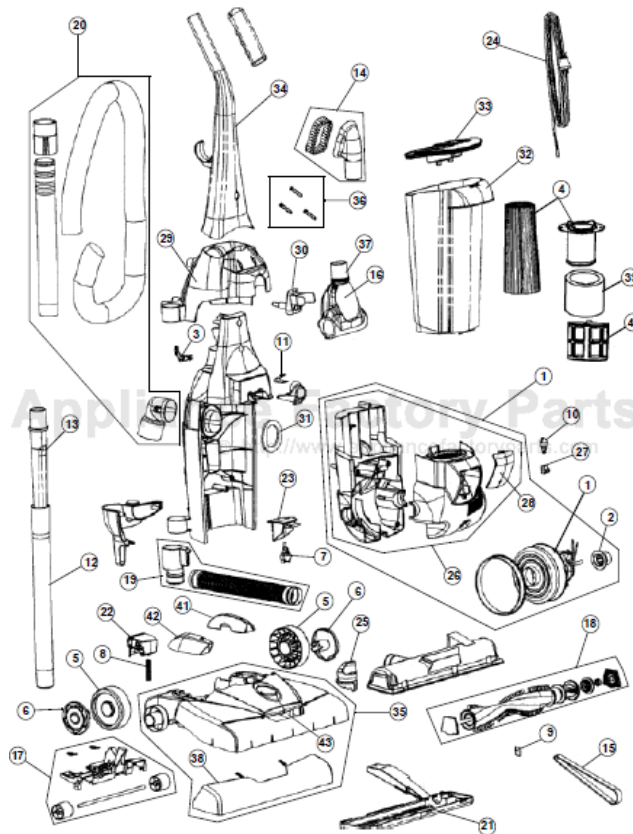

[Find Your Royal Vacuum Cleaner Parts - Select From 772 Models](#)

----- Manual continues below -----