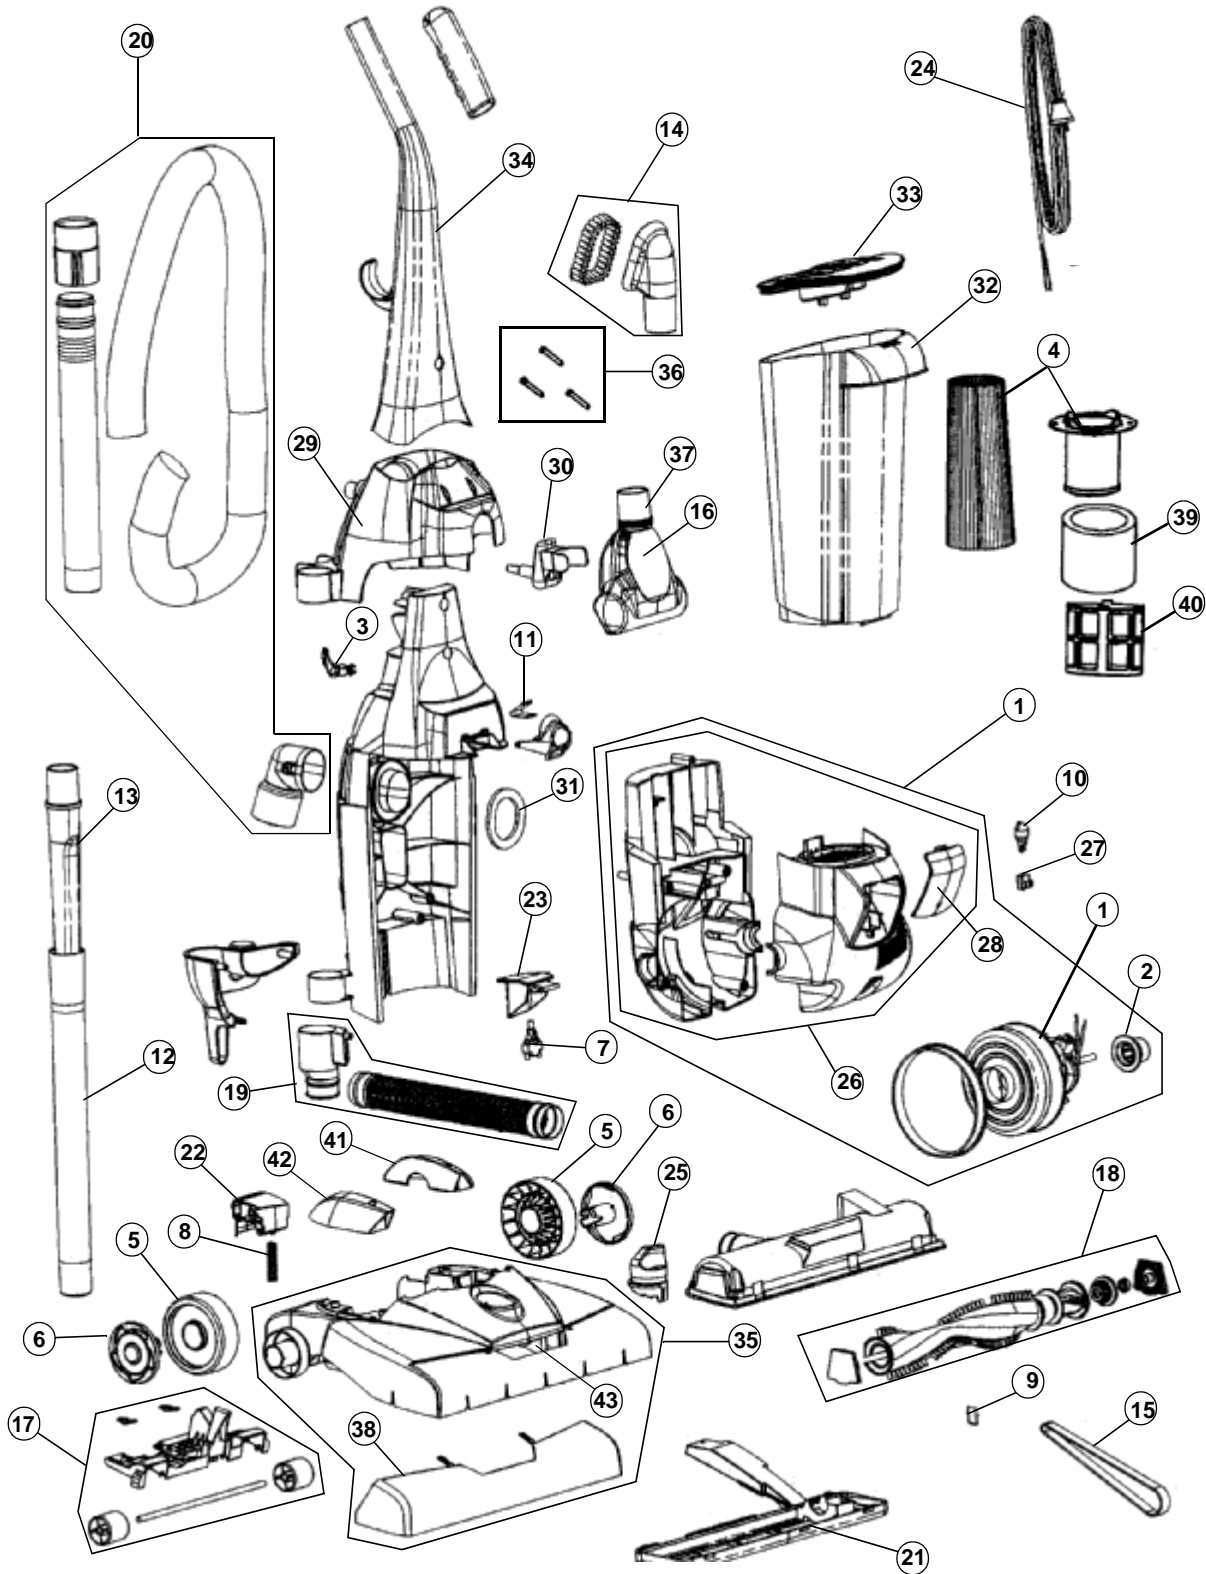

ASSEMBLY SCHEMATIC

086700(W)
086710
086715

PART LISTING

Item	Part Number	Model's to Fit	Part Description
1	ROJC0290	086700	MOTOR & HOUSING ASSEMBLY
	RO-JC0290	086700W, 086710, 086715	MOTOR
2	RO-881130	ALL	GROMMET
3	RO-790655	ALL	CORD HOOK
4	RO-JC0360	086700, 086700W	F-1 / HEPA FILTER ASSEMBLY
	RO-JW1000	086710, 086715	F-16 / HEPA FILTER ASSEMBLY
5	RO-881065	ALL	REAR WHEEL
6	RO-881070	ALL	REAR WHEEL CAP
7	RO-860081	ALL	SWITCH
8	RO-JC0070	ALL	HANDLE RELEASE PEDAL SPRING
9	RO-720380	ALL	BELT GUIDE CLIP
10	RO-920906	ALL	BULB #906
11	RO-881255	ALL	DIRT CUP LATCH SPRING
12	RO-JC0245	ALL	EXTENSION WAND
13	RO-JC0250	ALL	CREVICE TOOL
14	RO-JC0255	ALL	2 IN 1 BRUSH
15	RO-540310	ALL	STYLE 5 BELT
16	RO-UTT000	ALL	TURBO TOOL ASSEMBLY
17	RO-JI0030	ALL	ROLLER LIFTER ASSEMBLY
18	RO-JI0055	086700, 086700W, 086710	BRUSH ROLL ASSEMBLY ORDER 1 EA - RO-JI0055-6 / RO-JI0015
	RO-JI0055-6	086700, 086700W, 086710, 086715	BRUSH ROLL ASSEMBLY FOR REVISED NOZZLE GUARD - 4 TIE BARS
19	RO-JI0060	AL	LOWER HOSE ASSEMBLY
20	RO-JI02020	ALL	
21	RO-JI0015	086700, 086700W, 086710	NOZZLE GUARD 15" - 3 TIE BAR
	RO-JI0015-0	086700, 086700W, 086710, 086715	NOZZLE GUARD 15" - 4 TIE BARS
22	RO-JI0040	ALL	HANDLE RELEASE PEDAL
23	RO-JK0115	ALL	SWITCH PEDAL
24	RO-997232	ALL	POWER CORD - 32'
25	RO-JK0035	ALL	HEIGHT ADJUSTMENT KNOB
26		086700	MOTOR HOUSING ASSEMBLY
27	RO-JK0600	ALL	SOCKET w/WIRE ASSEMBLY
28	RO-JK0110	ALL	LENS COVER
29	RO-JI0155	ALL	UPPER TOOL CADDY
30	RO-JI0157	ALL	RETAINING CLIP - TURBO TOOL

086700(W)
086710
086715