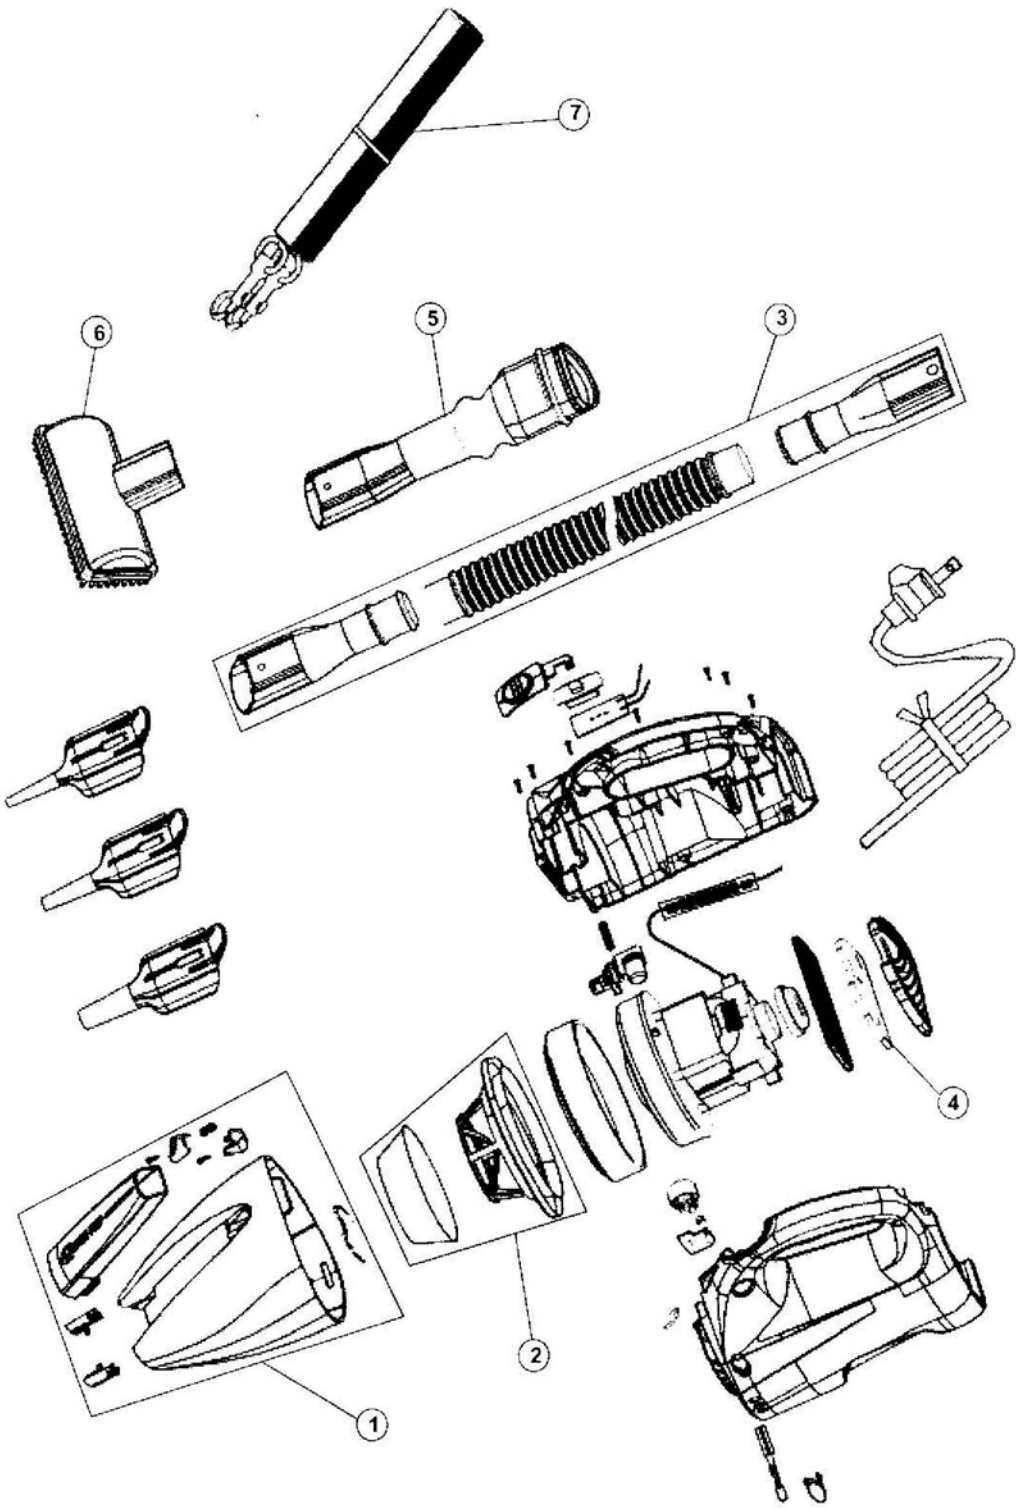

ASSEMBLY SCHEMATIC

MODEL No.
0871

PART LISTING

MODEL NO.

0871

Item	Part Number'	Model's To Fit	Part Description	Net Cost	List Cost
1	2DK1000000	0871	DIRT CUP ASSEMBLY		
2	3DEA950001	0871	F-5 FILTER		
3	2DK1100000	0871	HOSE ASSEMBLY		
4	1DK1010000	0871	EXHAUST FILTER		
5	1DK1020000	0871	BLOWER ADAPTOR		
6	1DK1030000	0871	UPHOLSTERY TOOL		
7	1DK1060000	0871	SHOULDER STRAP		