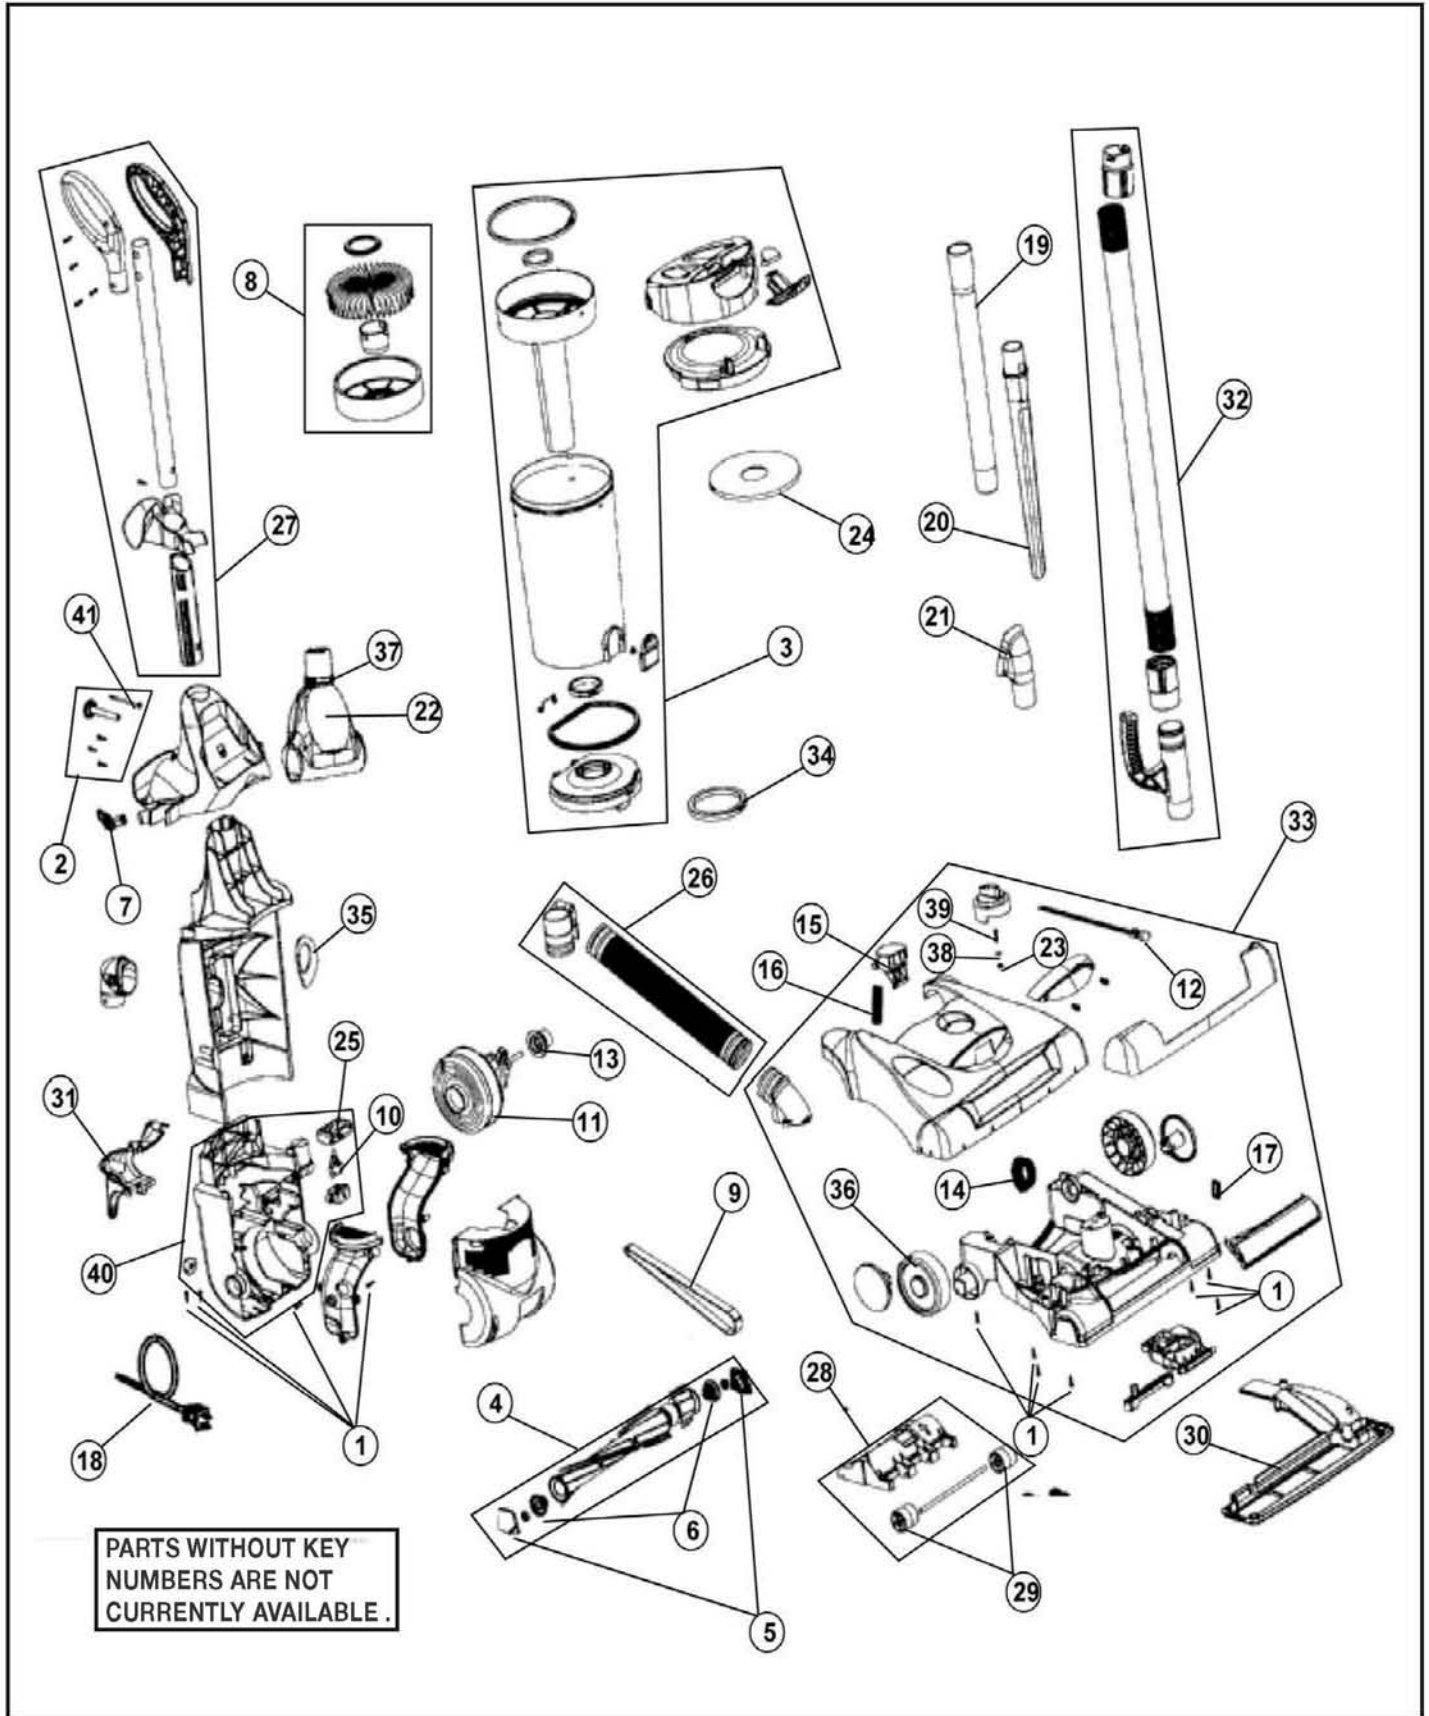

# ROYAL Original & Replacement

DIRT DEVIL ULTRA VISION TURBO BAGLESS Models 087300, 087305

# Original & Replacement **ROYAL**

**DIRT DEVIL ULTRA VISION TURBO BAGLESS Models 087800, 087305**

KEY	PART NO.	DESCRIPTION	KEY	PART NO.	DESCRIPTION
1	RO-503819	Screw - Body 8-10 X 5/8	23	RO-910298	Height Adjustment Bushing
2	RO-LC0333	Handle Screw Fastener 087300	24	RO-UD0281	Foam Filter
3	RO-LM0160	Dirt Cup And Lid Assembly 087300	25	RO-LC0025	Switch Pedal 087300
3	RO-LC1107	Dirt Cup And Lid Assembly 087305	25	RO-LC1112	Switch Pedal 087305
4	RO-LC0200	Brushroll Ass'y	26	RO-LC0240	Lower Hose Ass'y
5	RO-910380	End Cap	27	RO-LN0800	Upper Handle Assembly 087300
6	RO-910385	Bearing Support	27	RO-LC1106	Upper Handle Assembly 087305
7	RO-790655	Cord Hook	28	RO-LD0280	Roller Bracket Assembly
8	RO-UD0280	Perma Filter Ass'y	29	RO-LD0280	Roller
9	RO-LC0011	Style 12 Belt	30	RO-LD0845	Nozzle Guard
9	<b>ROR-1020</b>	<b>Style 12 Belt</b>	31	RO-LM0111	Lower Hose Ass'y
10	RO-860081	Power Switch	32	RO-LM0250	Upper Hose Ass'y
11	RO-JC0290	Motor	33	RO-LN0010	Nozzle Cover/Base Ass'y 087300
12	RO-920906	Bulb	33	RO-LC1108	Nozzle Cover/Base Ass'y 087305
13	RO-881130	Grommet	34	RO-LC0046	Dirt Cup Inlet Gasket
14	RO-881060	Pivot Seal	35	RO-LC0048	Dirt Cup Gasket
15	RO-LC0070	Handle Release Pedal	36	RO-LC0095	Rear Wheel
16	RO-JC0070	Handle Release Pedal Spring	37	RO-UTT030	Turbo Tool Lock Nut Ring
17	RO-720380	Belt, Guide Clip	38	RO-910297	Height Adjustment Washer
18	RO-LC0610	Power Cord	39	RO-910400	Height Adjustment Screw
19	RO-JC0245	Extension Wand	40	RO-LM0031	Rear Motor Housing Assembly
20	RO-JC0250	Crevice Tool 087300	41	RO-LC0192	Handle Screw
20	RO-LC1110	Crevice Tool 087305			
21	RO-JC0255	2 in 1 Brush Assembly			
22	RO-UTT000	Turbo Tool			
	RO-UTT020	Cogged Belt/Turbo Tool			