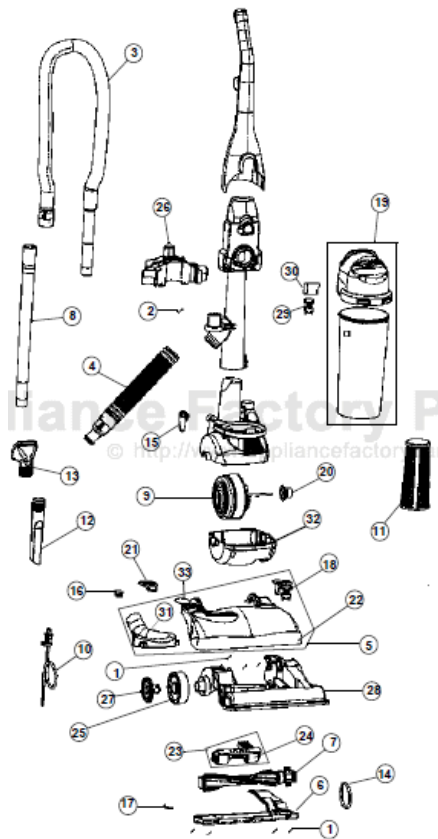

[Find Your Royal Vacuum Cleaner Parts - Select From 772 Models](#)

----- Manual continues below -----