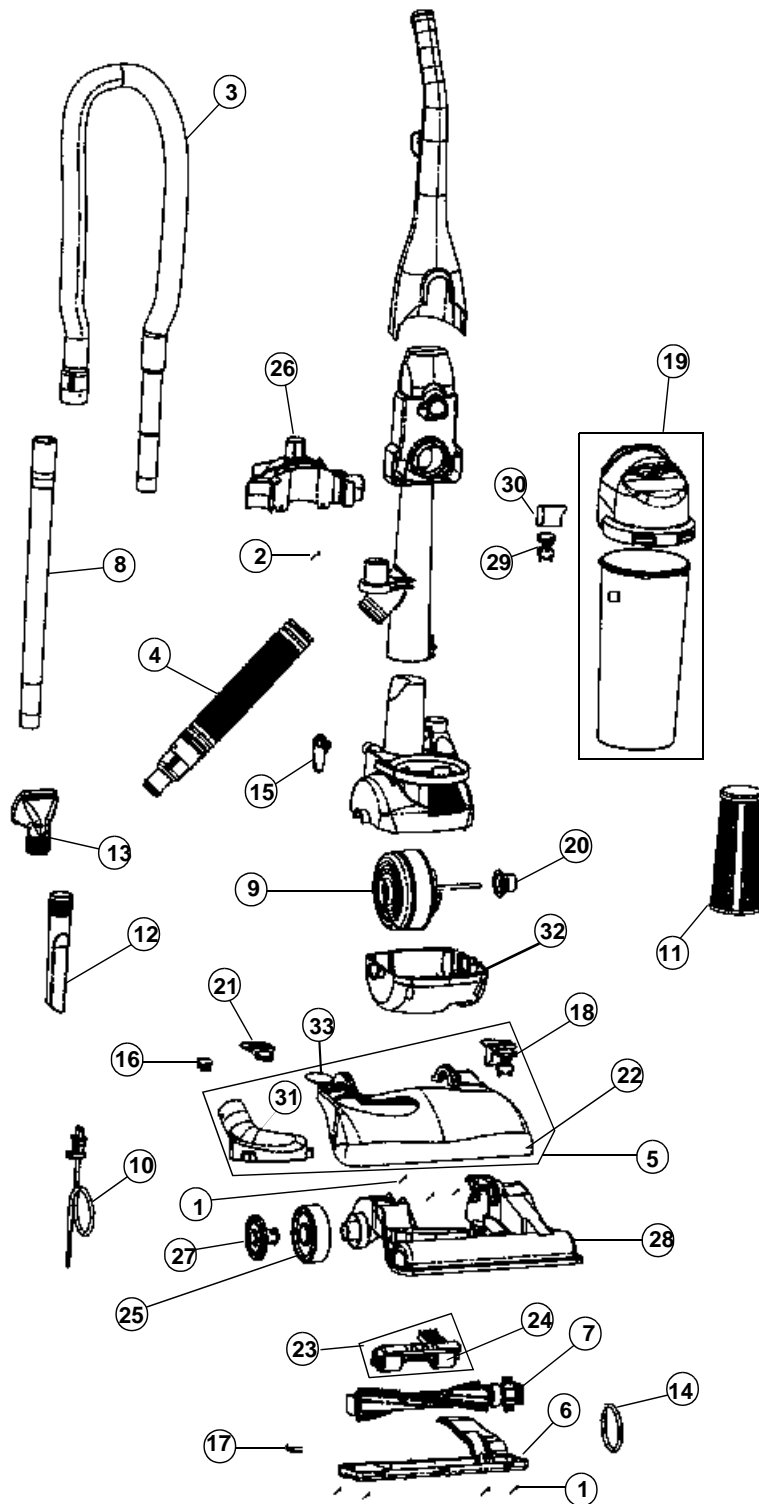

- 088100
- 088105
- 088110
- 088115
- 088150
- 088155
- 088175(T

PART LISTING / PRICE LIST

MODEL No.

Item	Part Number	Models To Fit	Part Description
1	1250100000	ALL	SCREW - BODY
2	2881250000	ALL	HANDLE SCREW ASSEMBLY
3	2881005600	ALL	HOSE ASSEMBLY
4	2881015600	ALL	LOWER HOSE ASSEMBLY
5	9881045300	088100, 088105	NOZZLE COVER ASSEMBLY
	9881045	088110	NOZZLE COVER ASSEMBLY
	9881045	088115	NOZZLE COVER ASSEMBLY
	9881045J00	088150	NOZZLE COVER ASSEMBLY
	9881045600	088155	NOZZLE COVER ASSEMBLY
	9881045W00	088175	NOZZLE COVER ASSEMBLY
6**	1881055600 SEE NOTES	ALL	NOZZLE GUARD
	1881020600	ALL	NOZZLE GUARD
7**	2881080000 SEE NOTES	ALL	BRUSHROLL ASSEMBLY
	2881020000	ALL	BRUSHROLL ASSEMBLY
8	1863365600	ALL	EXTENSION WAND
9	1881120000	ALL	MOTOR ASSEMBLY 12 AMP
10	1881140600	ALL	POWER CORD 25'
11	2JC0360000	ALL	F-1 / HEPA FILTER ASSEMBLY
12	1920035600	ALL	CREVICE TOOL
13	2920215600	ALL	2 IN 1 BRUSH ASSEMBLY
14	1540310001	ALL	STYLE 5 BELT
15	1720120600	ALL	CORD HOOK
16	1860081000	ALL	SWITCH
17	1720380000	ALL	BELT GUIDE CLIP
18	1881075600	ALL	HANDLE RELEASE PEDAL
19	2881230000	ALL	DIRT CUP ASSEMBLY
20	1881130000	ALL	GROMMET
21	1881135B00	ALL	SWITCH PEDAL
22	1881050B00	ALL	BUMPER
23	2881110600	ALL	ROLLER LIFTER ASSEMBLY
24	1881110600	ALL	FRONT ROLLER - ORDER #23
25	1881065600	ALL	REAR WHEEL
26	1881050600	ALL	TOOL CADDY
27	1881070000	ALL	REAR WHEEL AXLE/CAP

- 088100
- 088105
- 088110
- 088115
- 088150
- 088155
- 088175(T

22

PART LISTING / PRICE LIST

Item	Part Number	Models To Fit	Part Description
28	2881035600	ALL	NOZZLE BASE
29	1881250000	ALL	DIRT CUP LATCH
30	1881255000	ALL	LATCH SPRING
31	1881040Q00	ALL	CLEAR DIRT TUBE
32	1881160000	ALL	LOWER MOTOR HOUSING
33	1881048600	ALL	DIRT PASSAGE DOOR

MODEL No.

- 088100
- 088105
- 088110
- 088115
- 088150
- 088155
- 088175(T

NOTES

\*\* PART NUMBER 2881080000 - BRUSH ROLL IS NO LONGER AVAILABLE AND IS BEING REPLACED WITH PART NUMBER 2881020000 BRUSH ROLL AND 1881020600 NOZZLE GUARD.