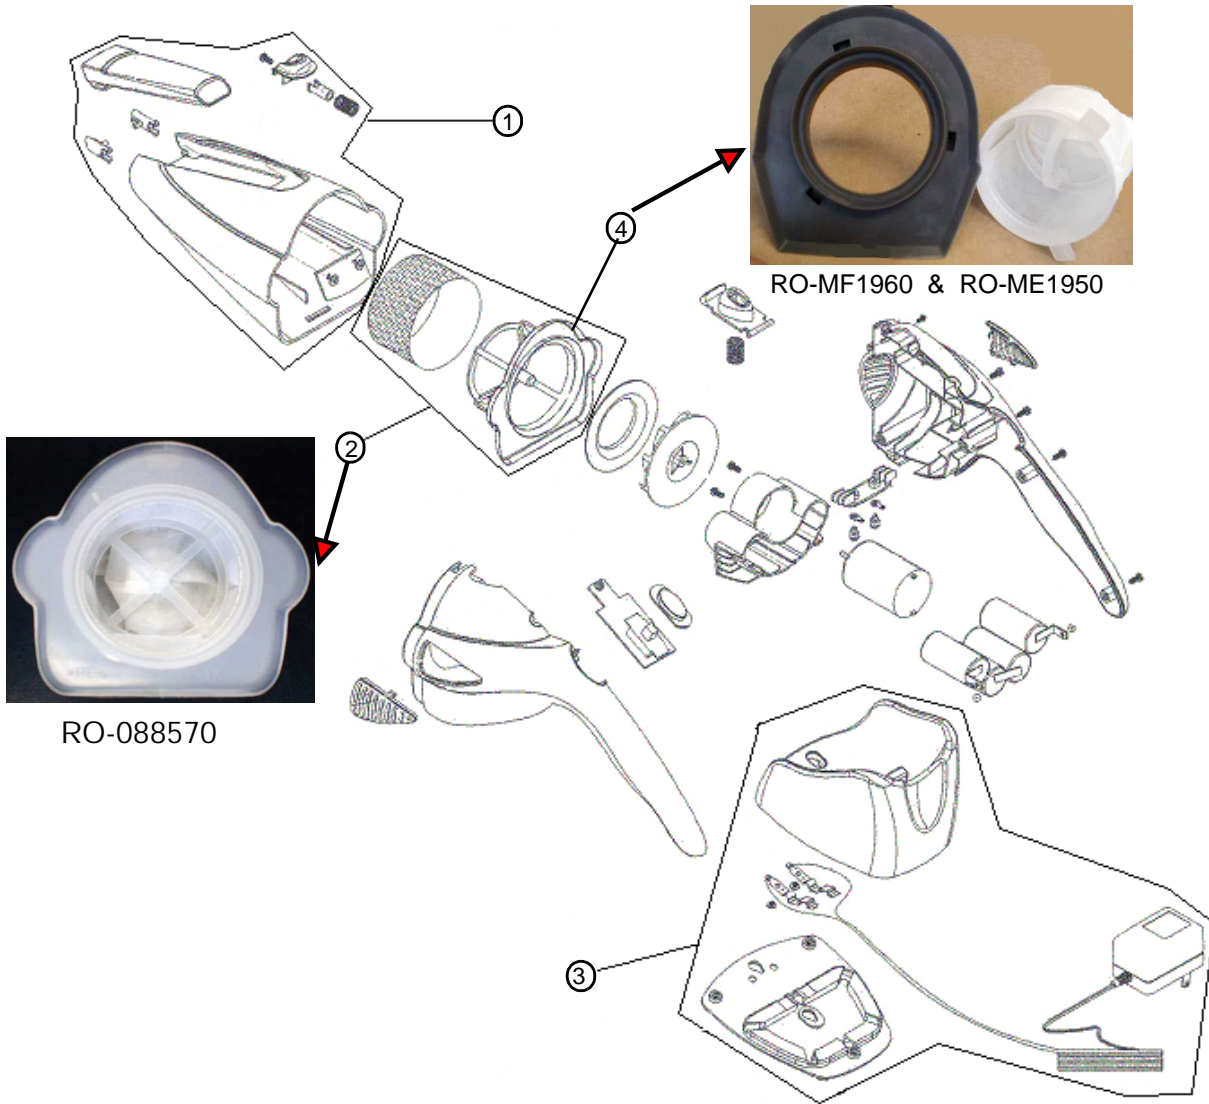

Assembly Schematic

PART LISTING

Item	Part Number	Model's To Fit	Part Description
1	2088559000	0880, 0886, 0880DV	DUST CUP ASSEMBLY - BLACK
	2MB1000000	0881, 0882	DUST CUP ASSEMBLY - SILVER
		0883	DUST CUP ASSEMBLY - SMOKE
		0887	DUST CUP ASSEMBLY - RED
		0888VX	DUST CUP ASSEMBLY - BLUE
2	3088570001	0880, 0881, 0886, 0887, 0880DV	FILTER ASSEMBLY
	3ME1950001	0880, 0881, 0882, 0883, 0886, 0887, 0880DV, 0888VX	F-4 / UNIVERSAL FILTER ASSEMBLY CLEANERS W/MFG CODE PRIOR TO 06/04 - ALSO NEED #4 FILTER ADAPTOR
3	2088572000	0880	CHARGER ASSEMBLY - 4.8 VOLT
	2MB3897000	0881	CHARGER ASSEMBLY - 6 VOLT
		0882, 0883, 0888VX	CHARGER ASSEMBLY - 7.2 VOLT
		0886, 0887	CHARGER ASSEMBLY - 6 VOLT
	2088592000	0880DV	CHARGER ASSEMBLY - DUAL VOLTAGE
4	1MB1960B00	0880, 0881, 0882, 0883, 0886, 0887, 0880DV, 0888VX	FILTER ADAPTOR
	2088507000	0880, 0881, 0882, 0883, 0886, 0887, 0880DV, 0888VX	SCREW PKG - FILTER ADAPTOR

0880
0880DV
0881
0882
0883
0886(X)
0887(X)
0888VX