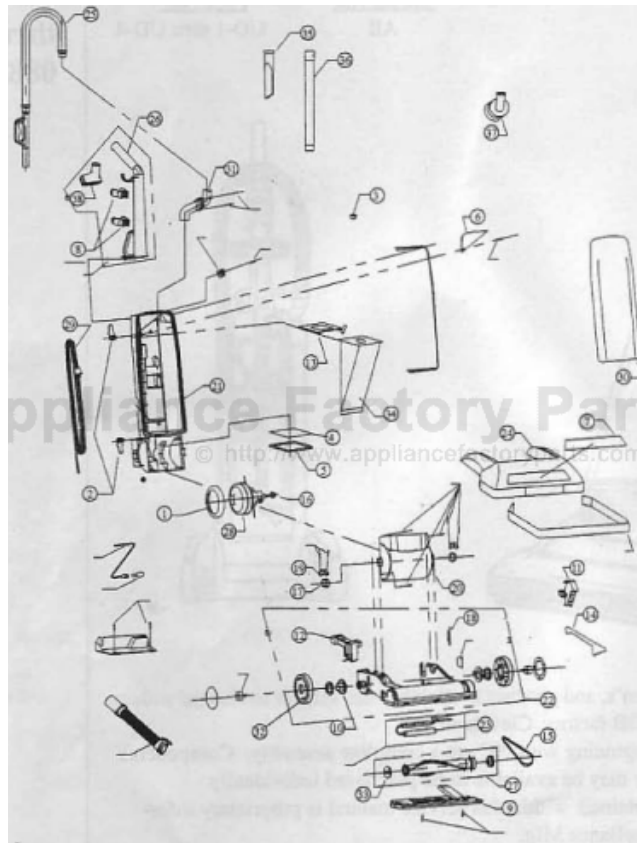

This Owner's Manual is provided and hosted by [Appliance Factory Parts](#).

Royal 088305 Owner's Manual

[Shop genuine replacement parts for Royal 088305](#)

[Find Your Royal Vacuum Cleaner Parts - Select From 772 Models](#)

Part Listing / Price List

Item	Part Number	Model's To Fit	Part Description
1	1200121000	ALL	MOTOR GASKET
2	1720120600	ALL	CORD HOOK
3	1720125300	ALL	SWITCH
4	1720130000	ALL	FILTER
	1727030001	ALL	Micro Fresh FILTER
5	1720135600	ALL	FILTER SUPPORT
6	1720141000	ALL	SWITCH COVER
7	1720150000	ALL/w headlight	LENS
8	1720170600	ALL	ATTACHMENT CLIP
9	28201S2600	72001 88305	NOZZLE GUARD
	1720181000	7470	CHROME BASE PLATE
10	1720186700	7100,7170, 7200, 7300. 7470	WHEEL SLEEVE
	1720189600	72001 to 088305	WHEEL SLEEVE
11	1720240600	ALL	4 POS HEIGHT ADJUSTMENT
12	1720255600	ALL	HANDLE RELEASE PEDAL
13	1720270600	ALL	BAG HOLDER
14	1720275000	ALL	4 POS LEVER
15	1720310001	ALL	BELT
16	1720325600	ALL	MOTOR GROMMET
17	1720355000	ALL	PIVOT BUSHING
IS	1720375000	ALL	SPRING
19	1820351600	72001 to 088305	PIVOT CLAMP
20	2717115600	8170	MOTOR COVER
21	2717125600	8170	BACK PANEL
	2830115600	8470 8490	BACK PANEL
	3720110600	7100. 7200, 7300, 7470	BACK PANEL
	9717125600	8170	BACK PANEL
	9820112600	DU8320 088305	BACK PANEL
	9830115600	8470 8490	BACK PANEL
	2720210600	7100 7200	NOZZLE BASE
	9S20211600	DU8320 088305	NOZZLE BASE
	2820211600	72001 to 088305	S0771 F. BASE
23	2720247000	ALL	HGT. ADJUSMENT ROLLER