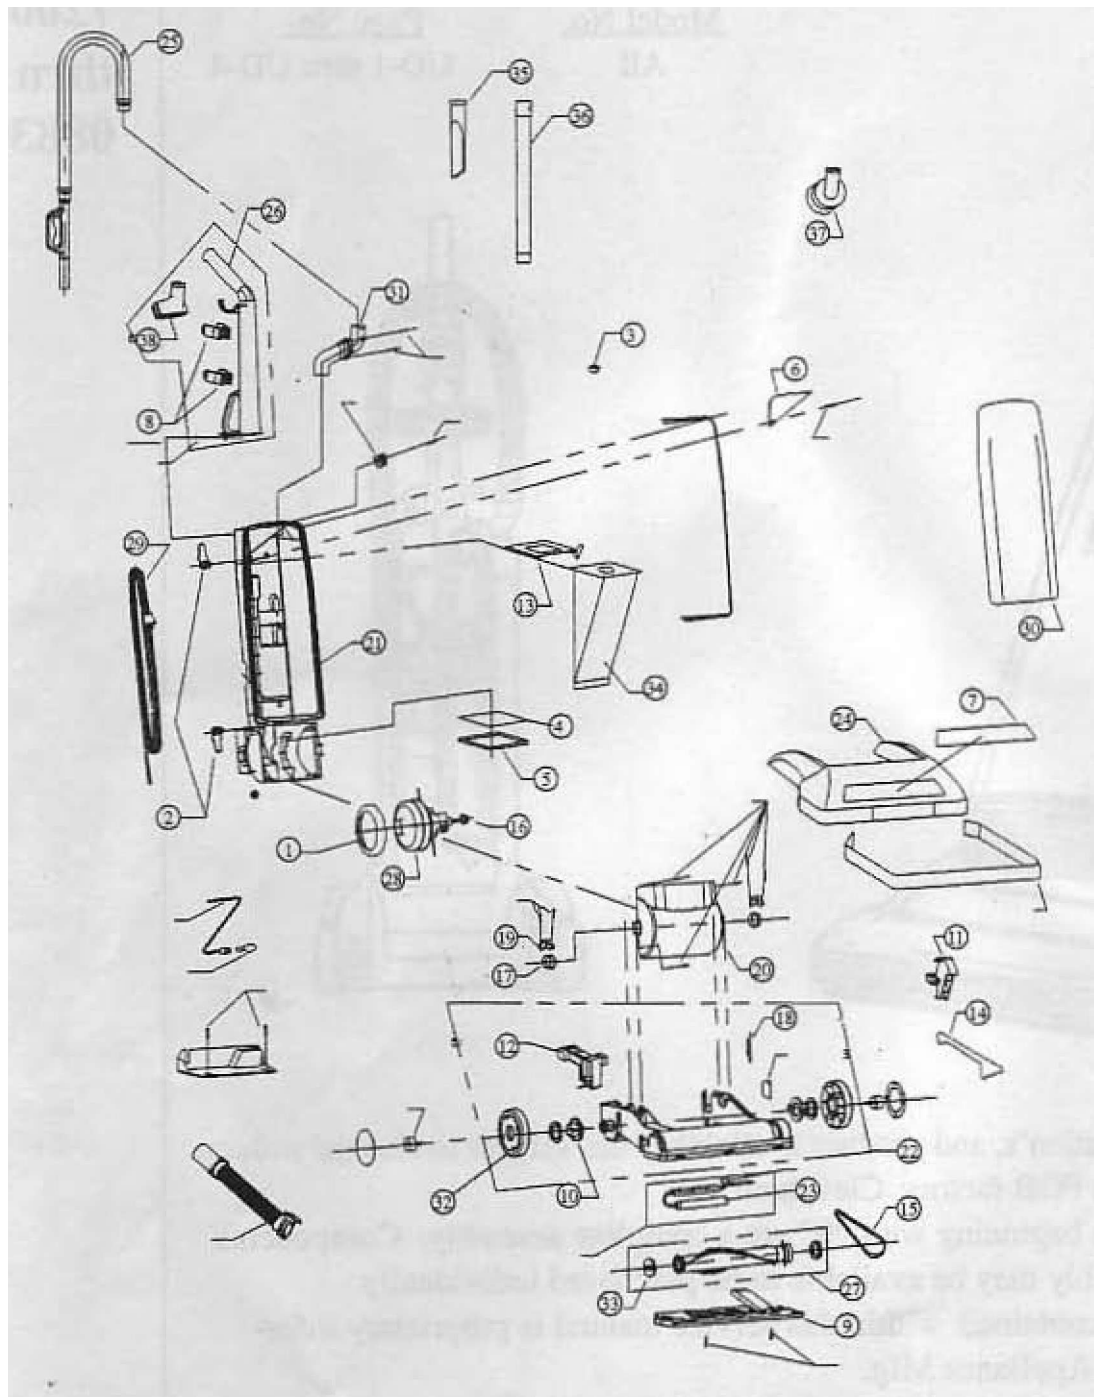

Dirt Devil

UPRIGHT DELUXE

MVP

MAXIMUM VACUUM POWER

UD

Model No.

7200

thru

088305

UPRIGHT DELUXE

UD

Model No.

7200

thru

088305

Part Listing / Price List

Item	Part Number	Model's To Fit	Part Description
1	1200121000	ALL	MOTOR GASKET
2	1720120600	ALL	CORD HOOK
3	1720125300	ALL	SWITCH
4	1720130000	ALL	FILTER
	1727030001	ALL	Micro Fresh FILTER
5	1720135600	ALL	FILTER SUPPORT
6	1720141000	ALL	SWITCH COVER
7	1720150000	ALL/w headlight	LENS
8	1720170600	ALL	ATTACHMENT CLIP
9	28201S2600	72001 88305	NOZZLE GUARD
	1720181000	7470	CHROME BASE PLATE
10	1720186700	7100,7170, 7200, 7300. 7470	WHEEL SLEEVE
	1720189600	72001 to 088305	WHEEL SLEEVE
11	1720240600	ALL	4 POS HEIGHT ADJUSTMENT
12	1720255600	ALL	HANDLE RELEASE PEDAL
13	1720270600	ALL	BAG HOLDER
14	1720275000	ALL	4 POS LEVER
15	1720310001	ALL	BELT
16	1720325600	ALL	MOTOR GROMMET
17	1720355000	ALL	PIVOT BUSHING
IS	1720375000	ALL	SPRING
19	1820351600	72001 to 088305	PIVOT CLAMP
20	2717115600	8170	MOTOR COVER
21	2717125600	8170	BACK PANEL
	2830115600	8470 8490	BACK PANEL
	3720110600	7100. 7200, 7300, 7470	BACK PANEL
	9717125600	8170	BACK PANEL
	9820112600	DU8320 088305	BACK PANEL
	9830115600	8470 8490	BACK PANEL
	2720210600	7100 7200	NOZZLE BASE
	9S20211600	DU8320 088305	NOZZLE BASE
	2820211600	72001 to 088305	S0771 F. BASE
23	2720247000	ALL	HGT. ADJUSMENT ROLLER

SM002UD0600