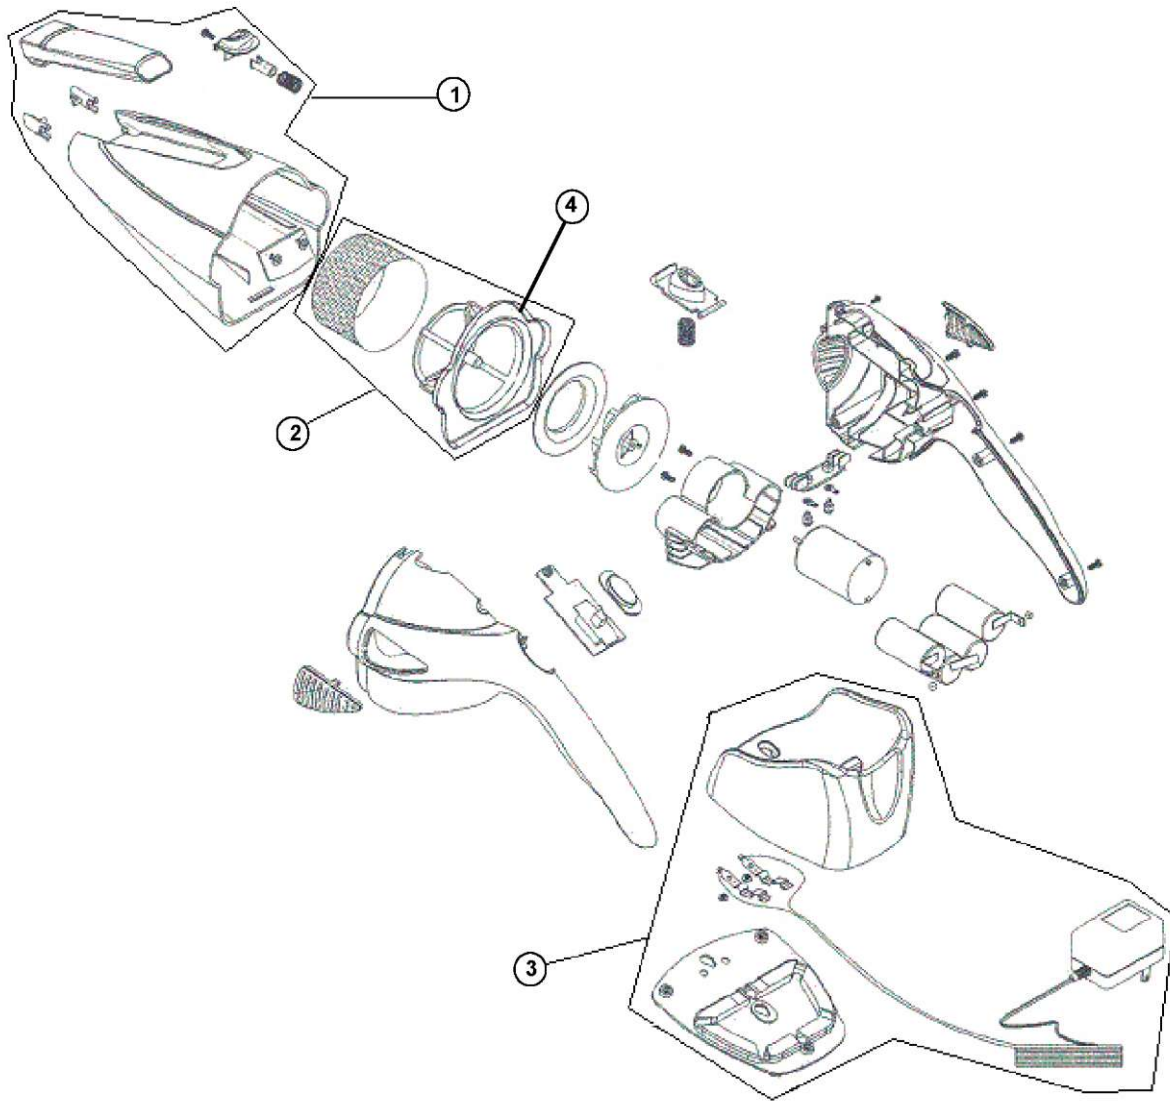

Easy Lite™

Quick Power.

ASSEMBLY SCHEMATIC

- 0880
- 0880DV
- 0881
- 0882
- 0883
- 0886(X)
- 0887(X)
- 0888VX
- BD10025
- BD10035RED
- BD10035E EBONY
- BD10035P ROSE
- BD10035R RED
- BD10050RED

Breeze
CORDLESS

Easy Lite™

Quick Power.

Item	Part Number	Model's To Fit	Part Description
1	2088559000	0880, 0886, 0880DV	DUST CUP ASSEMBLY - black
	2MB1000000	0881,0882	DUST CUP ASSEMBLY - silver
		0883, BD10025	DUST CUP ASSEMBLY - SMOKE
		0887	DUST CUP ASSEMBLY - RED
		0888VX	DUST CUP ASSEMBLY - BLUE
		BD10035, BD10050, BD10035R	DUST CUP ASSEMBLY - RED
		BD10035E	DUST CUP ASSEMBLY - EBONY
		BD10035P	DUST CUP ASSEMBLY - ROSE
2	3088570001	ALL	FILTER ASSEMBLY WITH ADAPTOR 2 PACK
	3ME1950001	ALL	F-4 / UNIVERSAL FILTER ONLY 2 PACK ALSO NEED #4 FILTER ADAPTOR
3	2088572000	0880	CHARGER ASSEMBLY - 4.8 VOLT
	2MB3897000	0881	CHARGER ASSEMBLY - 6 VOLT
		0886, 0887, BD10050	CHARGER ASSEMBLY - 6 VOLT
	2MB3897000	BD10025	CHARGER ASSEMBLY - 6 VOLT MFG PRIOR TO 3/10
	2MB4990000	0882, 0883, 0888VX, BD10035, BD10035E, BD10035P, BD10035R	CHARGER ASSEMBLY - 7.2 VOLT
		BD10025	CHARGER ASSEMBLY - 7.2 VOLT MFG AFTER 3/10
2088592000	0880DV	CHARGER ASSEMBLY - DUAL VOLTAGE	
4	1MB1960B00	ALL	FILTER ADAPTOR
	2088507000	ALL	SCREW PKG - CHAGER ADAPTOR