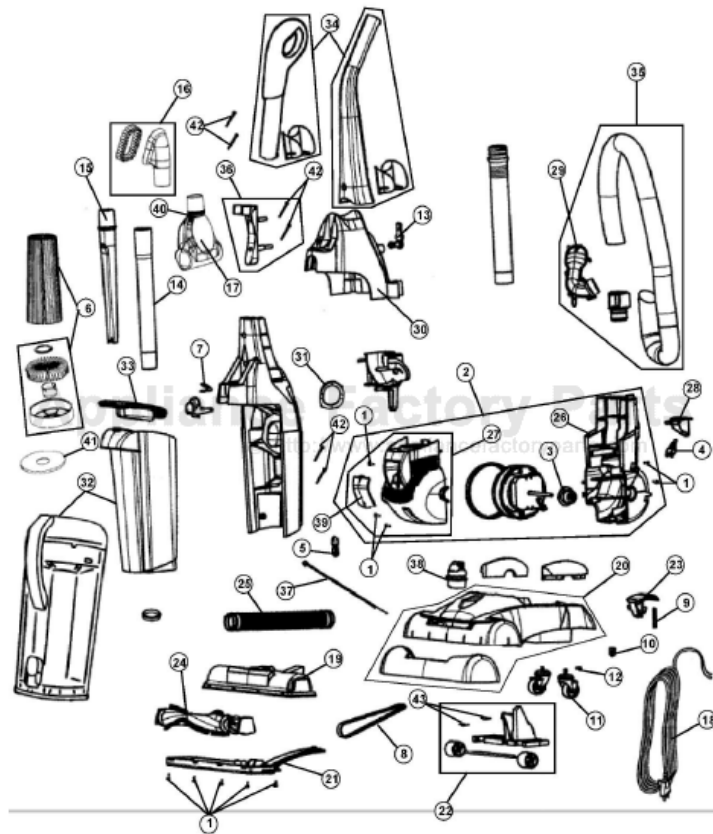

# Royal 088925V Owner's Manual

[Shop genuine replacement parts for Royal 088925V](#)

[Find Your Royal Vacuum Cleaner Parts - Select From 772 Models](#)

----- Manual continues below -----

088700  
088705  
088800  
088805  
088900  
088905  
088910  
088910HD  
088911B  
088915V  
088920  
088925V  
088990HD

Item	Part Number	Model's to Fit	Part Description
36	1JK0157J00	088700, 088705, 088915V	TURBO TOOL BRACKET w/ SCREWS
	1JK0157CA0	088800, 088805	TURBO TOOL BRACKET w/ SCREWS
	1JK0157300	088900, 088905, 088910, 088910HD, 088920, 088990HD	TURBO TOOL BRACKET w/ SCREWS
	1JK0157AT0	088911B	TURBO TOOL BRACKET w/ SCREWS
	1JK0157	088925V	TURBO TOOL BRACKET w/ SCREWS
37	2JK0600000	ALL	SOCKET ASSEMBLY
38	1JK0035000	ALL EXCEPT 088910, 088910HD 088911B, 088915V, 088920, 088925V	HEIGHT ADJUST KNOB
39	1JK0110000	ALL EXCEPT 088910, 088910HD 088911B, 088915V, 088920, 088925V	LENS COVER
40	1UTT030000	ALL	TURBO TOOL LOCK NUT RING
41	1UD0281500	088910,088910HD, 088911B, 088915V, 088920, 088925V	FOAM FILTER
42	2520415000	ALL EXCEPT 088920	HANDLE SCREW #8 x 1 - ( 2 )
	1JY0125000	088920	HANDLE SCREW #8 x 1
43	1JK0031000	ALL	ROLLER LIFTER CLAMP