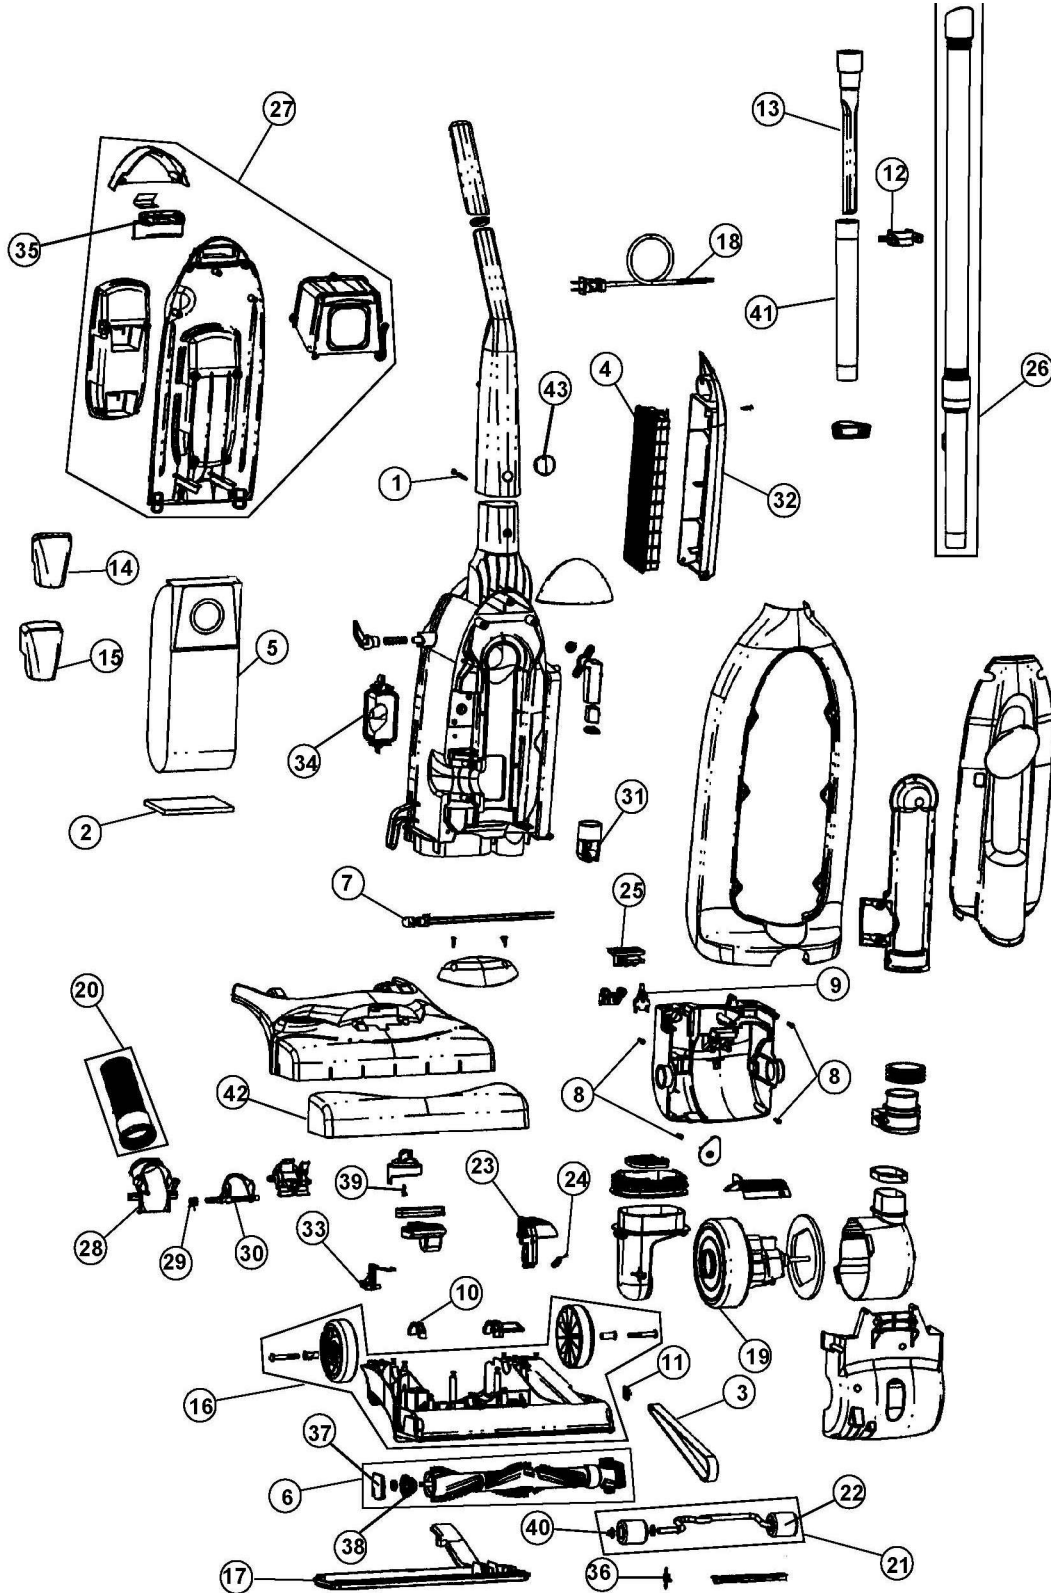

ASSEMBLY SCHEMATIC

MODEL NO.

091000

091010

091015

091020V

PART LISTING

Item	Part Number	Models To Fit	Part Description
1	RO-910100	ALL	HANDLE SCREW
2	RO-910115	ALL	BAG CHAMBER FILTER
3	RO-910340	ALL	STYLE 12 BELT
	RO-910355	ALL	STYLE 12 BELT / 2 PACK
4	RO-690320	ALL	SIDE HEPA EXHAUST FILTER
5	RO-920075	ALL	TYPE U BAG / 3 PACK
6	RO-910392	ALL	BRUSH ROLL ASSEMBLY
7	1920906000	ALL	BULB #906
8	RO-250100	ALL	BODY SCREW
9	RO-860081	ALL	SWITCH
10	RO820351	ALL	PIVOT CLAMP
11	RO-720380	ALL	CLIP, BELT GUIDE
12	RO-912475	ALL	WAND CLIP
13	RO-912470	ALL	CREVICE TOOL
14	RO-912165	ALL	UPHOLSTERY TOOL
15	RO-912160	ALL	DUSTING TOOL
16	RO-910405	ALL	NOZZLE BASE W/WHEELS
17	RO-910395	ALL	NOZZLE GUARD
18	RO-912190	ALL	POWER CORD 32'
19	RO-910175	ALL	MOTOR
20	RO-910245	ALL	LOWER HOSE ASSEMBLY
21	RO-910915	ALL	WIREFORM ASSEMBLY
22	RO-910330	ALL	FRONT WHEEL
23	RO-910342	ALL	HANDLE RELEASE PEDAL
24	RO-910350	ALL	HANDLE RELEASE PEDAL SPRING
25	RO-910425	ALL	SWITCH PEDAL
26	RO-910215	ALL	HOSE ASSEMBLY
27	RO-910060	ALL	BACK PANEL ASSEMBLY
28	RO-910290	ALL	DIRT PASSAGE TUBE
29	RO-910270	ALL	DIRT PASSAGE DOOR SPRING
30	RO-910265	ALL	DIRT PASSAGE DOOR
31	RO-910220	ALL	WAND ADAPTOR
32	RO-910140	ALL	FILTER COVER
33	RO-910280	ALL	LINKAGE ACTUATOR
34	RO-910055	ALL	CLEAN OUT COVER DOOR

091000
091010
091015
091020V

PART LISTING

MODEL NO.

Item	Part Number	Models To Fit	Part Description
35	R0-910080	ALL	LATCH SPRING
36	R0-910320	ALL	WIREFORM SPRING
37	R0-910380	ALL	END CAP - ORDER # 6
38	R0-910385	ALL	BEARING SUPPORT
39	R0-910400	ALL	HEIGHT ADJUSTMENT SCREW
40	R0-912420	ALL	WHEEL RETAINER
41	R0-910031	ALL	EXTENSION WAND
42	R0-910235	ALL	BUMPER
43	R0-910020	ALL	HANDLE FASTENER

091000

091010

091015

091020V