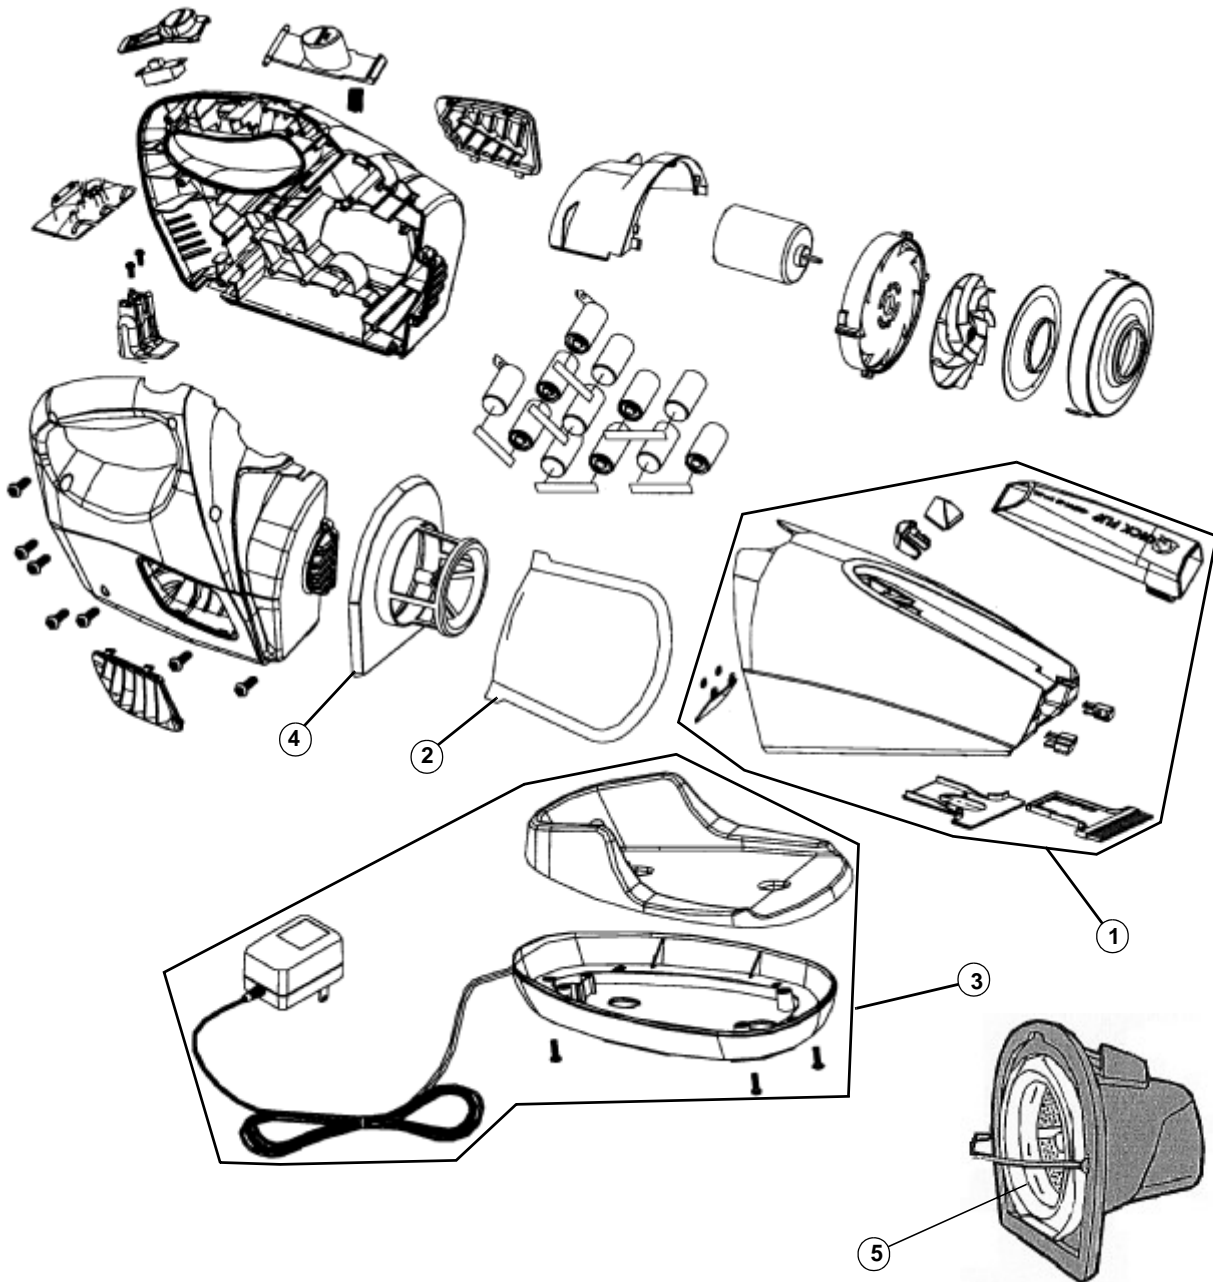

This Owner's Manual is provided and hosted by [Appliance Factory Parts](http://www.ApplianceFactoryParts.com).

Royal 0914 Owner's Manual

[Shop genuine replacement parts for Royal 0914](#)

[Find Your Royal Vacuum Cleaner Parts - Select From 772 Models](#)

----- Manual continues below -----

ASSEMBLY SCHEMATIC

0914(X)
0915(X)
0923
0924
0944
0946V
0950

PART LISTING

Item	Part Number	Model's To Fit	Part Description
1	RO-ME1200	0914	DUST CUP ASSEMBLY - SILVER
		0915	DUST CUP ASSEMBLY - RED
	RO-ME1923	0923	DUST CUP ASSEMBLY - SILVER BLUE
	RO-ME9124	0924	DUST CUP ASSEMBLY - GLACIER BLUE
	RO-ME1202	0944	DUST CUP ASSEMBLY - SMOKE
		0946V	DUST CUP ASSEMBLY - PURPLE
	RO-ME1201	0950	DUST CUP ASSEMBLY - BLUE
2	RO-ME1300	0914	FILTER ASSEMBLY
	RO-ME1950	0914, 0923, 0924	F-4 / UNIVERSAL FILTER ASSEMBLY NEED #4 FILTER ADAPTOR 0914 W/MFG CODE PRIOR TO 07/04 - NEED ADAPTOR
		0915	F-4 / FILTER ASSEMBLY NO ADAPTOR NEEDED
	RO-ME1900	0914, 0915	CHARGER ASSEMBLY
	RO-ME1900	0914, 0915	CHARGER ASSEMBLY
	RO-ME5990	0923, 0924	CHARGER ASSEMBLY
	RO-ME1945	0944, 0946V, 0950	CHARGER ASSEMBLY W/SQUEEGEE
4	RO-ME1960	0914, 0923, 0924	FILTER ADAPTOR
5	RO-ME2190	0944, 0946V, 0950	F-7 / FILTER ASSEMBLY

MODEL NO.

0914(X)
0915(X)
0923
0924
0944
0946V
0950

WIRING SCHEMATIC