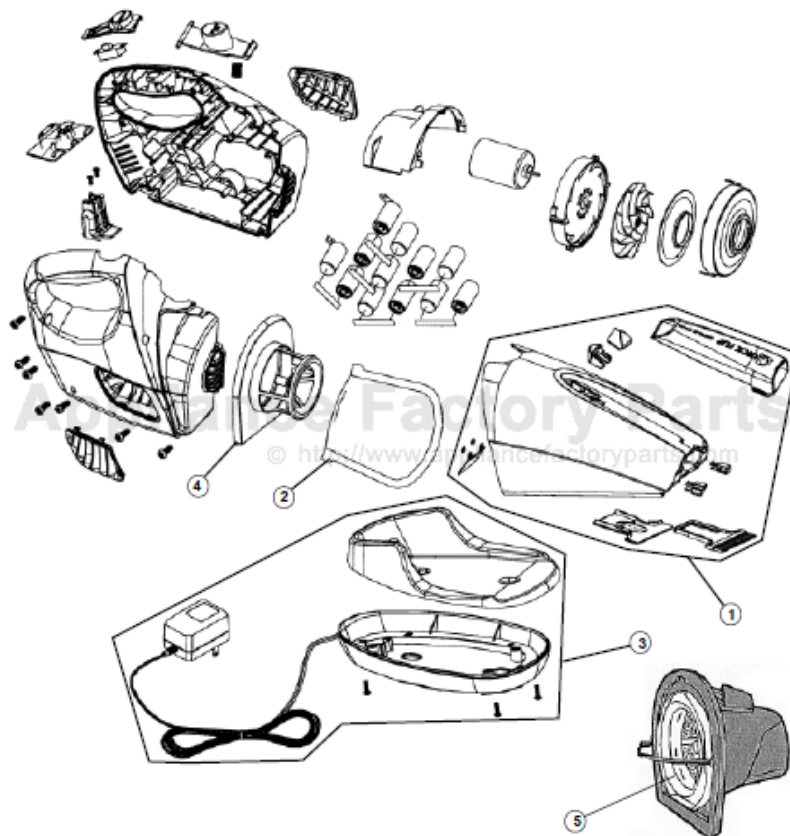

This Owner's Manual is provided and hosted by [Appliance Factory Parts](http://www.ApplianceFactoryParts.com).

Royal 0914 Owner's Manual

[Shop genuine replacement parts for Royal 0914](#)

[Find Your Royal Vacuum Cleaner Parts - Select From 772 Models](#)

----- Manual continues below -----

ASSEMBLY SCHEMATIC

0914(X)
0915(X)
0923
0924
0944
0946V
0950

PART LISTING

Item	Part Number	Model's To Fit	Part Description
1	RO-ME1200	0914	DUST CUP ASSEMBLY - SILVER
		0915	DUST CUP ASSEMBLY - RED
	RO-ME1923	0923	DUST CUP ASSEMBLY - SILVER BLUE
	RO-ME9124	0924	DUST CUP ASSEMBLY - GLACIER BLUE
	RO-ME1202	0944	DUST CUP ASSEMBLY - SMOKE
		0946V	DUST CUP ASSEMBLY - PURPLE
	RO-ME1201	0950	DUST CUP ASSEMBLY - BLUE
2	RO-ME1300	0914	FILTER ASSEMBLY
	RO-ME1950	0914, 0923, 0924	F-4 / UNIVERSAL FILTER ASSEMBLY NEED #4 FILTER ADAPTOR 0914 W/MFG CODE PRIOR TO 07/04 - NEED ADAPTOR
		0915	F-4 / FILTER ASSEMBLY NO ADAPTOR NEEDED
	RO-ME1900	0914, 0915	CHARGER ASSEMBLY
	RO-ME1900	0914, 0915	CHARGER ASSEMBLY
	RO-ME5990	0923, 0924	CHARGER ASSEMBLY
	RO-ME1945	0944, 0946V, 0950	CHARGER ASSEMBLY W/SQUEEGEE
4	RO-ME1960	0914, 0923, 0924	FILTER ADAPTOR
5	RO-ME2190	0944, 0946V, 0950	F-7 / FILTER ASSEMBLY

MODEL NO.

0914(X)
0915(X)
0923
0924
0944
0946V
0950

WIRING SCHEMATIC