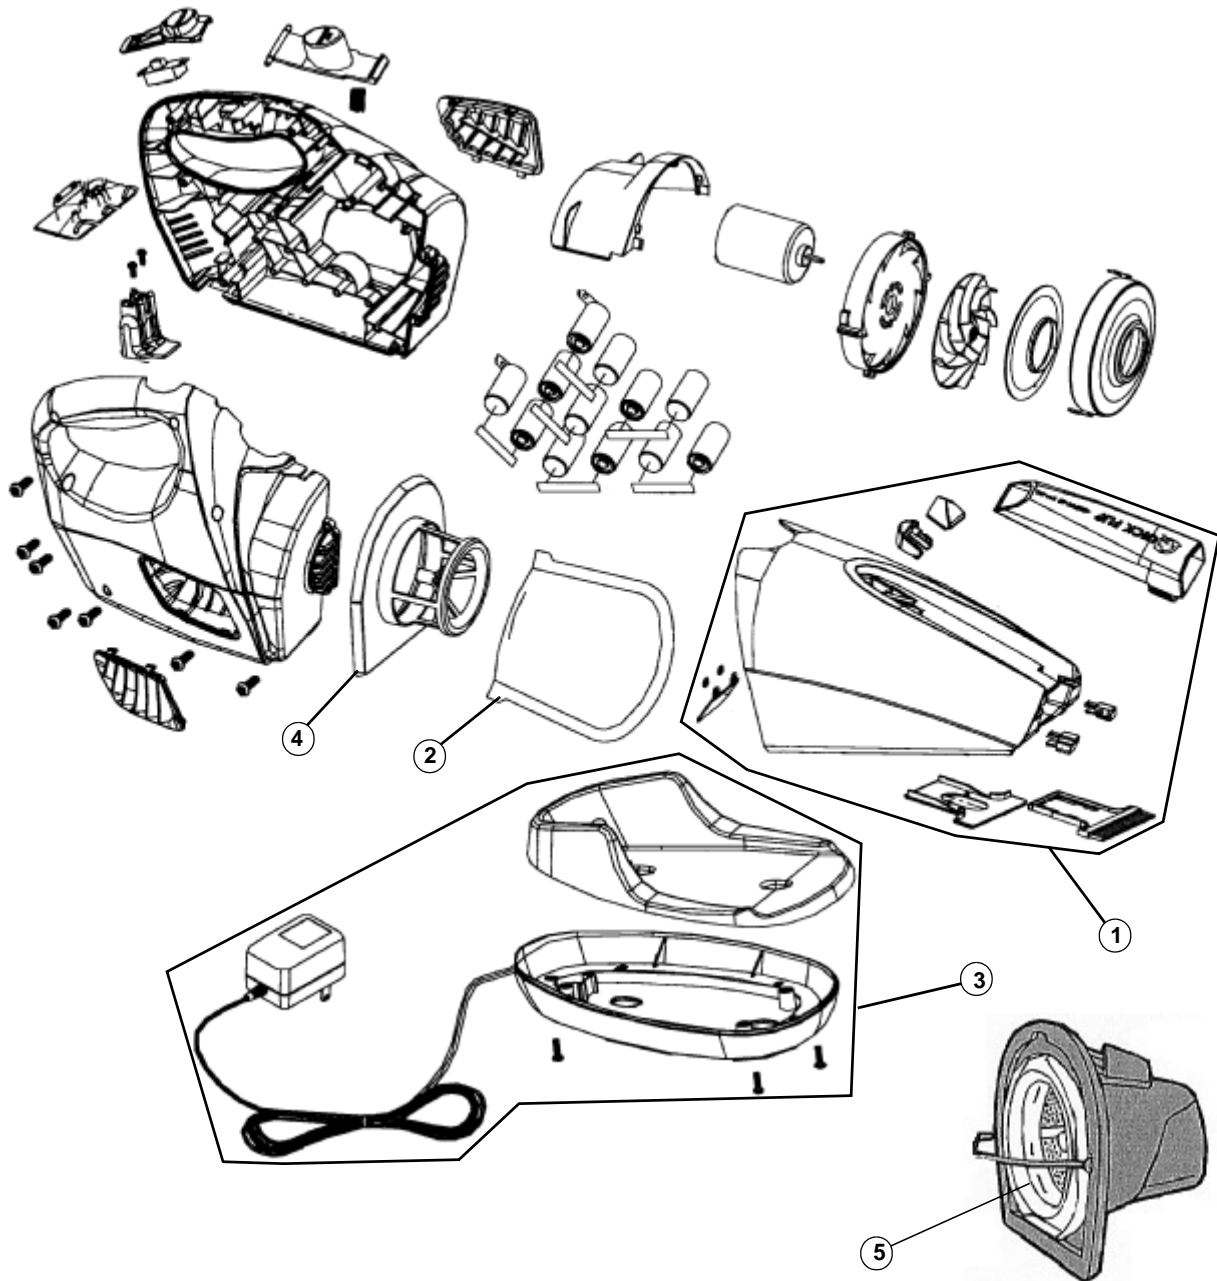

ASSEMBLY SCHEMATIC

0914(X)
0915(X)
0923
0924
0944
0946V
0950

PART LISTING

Item	Part Number	Model's To Fit	Part Description
1	RO-ME1200	0914	DUST CUP ASSEMBLY - SILVER
		0915	DUST CUP ASSEMBLY - RED
	RO-ME1923	0923	DUST CUP ASSEMBLY - SILVER BLUE
	RO-ME9124	0924	DUST CUP ASSEMBLY - GLACIER BLUE
	RO-ME1202	0944	DUST CUP ASSEMBLY - SMOKE
		0946V	DUST CUP ASSEMBLY - PURPLE
RO-ME1201	0950	DUST CUP ASSEMBLY - BLUE	
2	RO-ME1300	0914	FILTER ASSEMBLY
	RO-ME1950	0914, 0923, 0924	F-4 / UNIVERSAL FILTER ASSEMBLY NEED #4 FILTER ADAPTOR 0914 W/MFG CODE PRIOR TO 07/04 - NEED ADAPTOR
		0915	F-4 / FILTER ASSEMBLY NO ADAPTOR NEEDED
	RO-ME1900	0914, 0915	CHARGER ASSEMBLY
3	RO-ME1900	0914, 0915	CHARGER ASSEMBLY
	RO-ME5990	0923, 0924	CHARGER ASSEMBLY
	RO-ME1945	0944, 0946V, 0950	CHARGER ASSEMBLY w/SQUEEGEE
		RO-ME1960	0914, 0923, 0924
4	RO-ME1960	0914, 0923, 0924	FILTER ADAPTOR
5	RO-ME2190	0944, 0946V, 0950	F-7 / FILTER ASSEMBLY

MODEL No.

0914(X)
 0915(X)
 0923
 0924
 0944
 0946V
 0950

WIRING SCHEMATIC