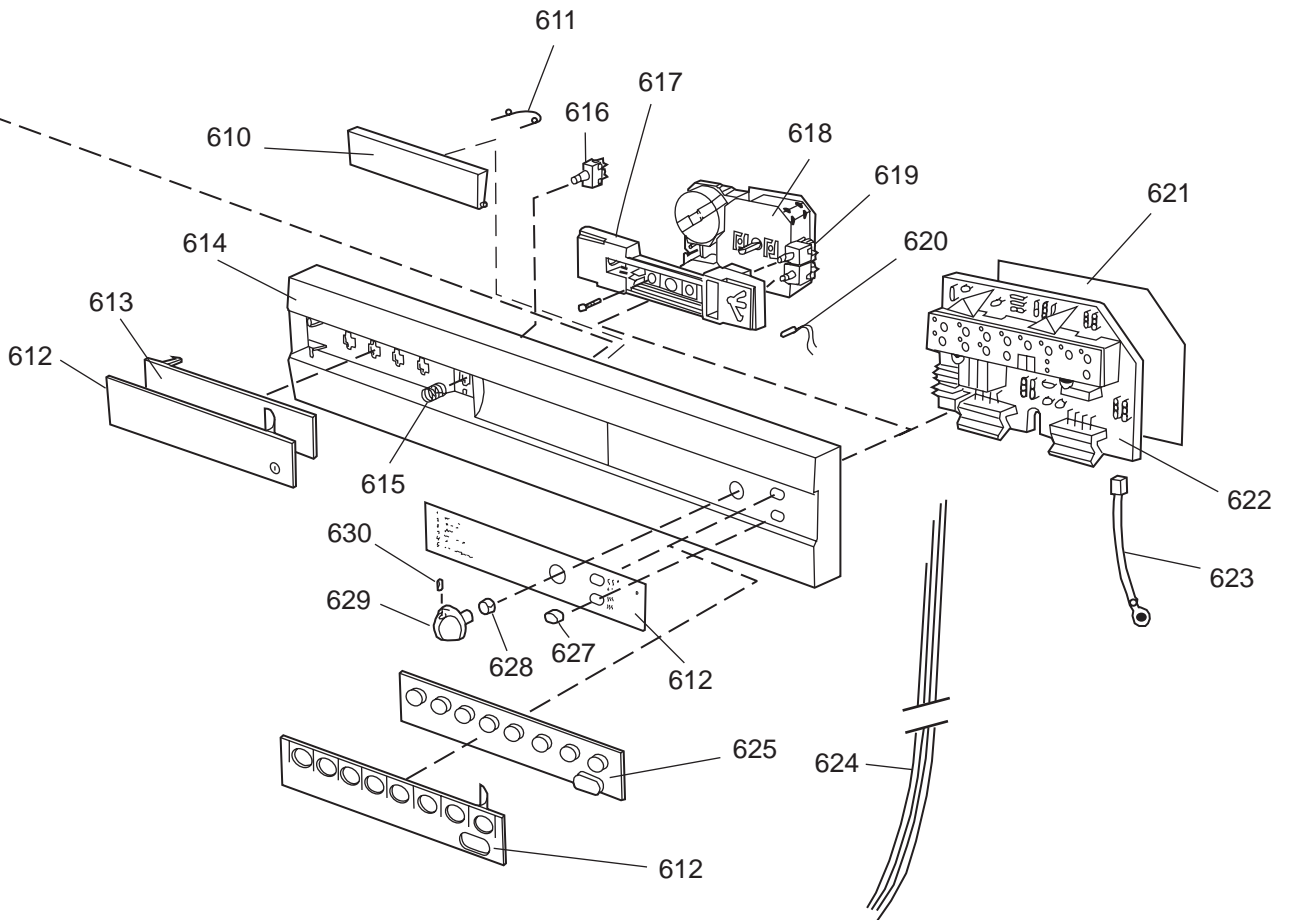

Datum
2003-03-24
Date

PANEL

CONTROL PANEL AND RELATED PARTS

Control panel and related parts

ASKO, 1325 US - Black Bi (DW951)

Pos	Spare part No.	Description	Qty	Comment
601	8057541-33	Door Handle, Black DW 05/06	1 Pcs	
602	8057545	Rotary catch, child safety '	1 Pcs	
603	8057546	SPRING, SafetyCatch 05/06 DW	1 Pcs	
604	8057544	Arm, SafetyCatch 05/06 DW	1 Pcs	
605	8057539	Bracket 4 Switch/Handle 05/0	1 Pcs	
605-a	8902085	Screw 20T for Plastic	2 Pcs	
606	8071098	Cover for Micro Switch	1 Pcs	
607	8055473	Door Switch - DW 05/06	1 Pcs	
608	8057542	Actuator, Doorswitch 05/06 D	1 Pcs	
609	8007078	Spring 02 Handle, DW	1 Pcs	
612	8070506-33	Decor Insert 1325 Black	1 Pcs	
614	8071680-69	Control Panel 05/06 DW	1 Pcs	
614	8057538-69	Cover Main Switch Black 05'	1 Pcs	
617	8057540	Bracket, program timer '05	1 Pcs	
617-a	8900944	Screw Toe Kick 20 Torx	2 Pcs	
618	8060017	Timer 05/06 DW	1 Pcs	
618-a	8900944	Screw Toe Kick 20 Torx	2 Pcs	
618-b	8901413	Lock Washer, laundry tops	2 Pcs	
619	8057941	Switch, temp hi/lo DW	1 Pcs	
624	8070910	Cable 1325 US	1 Pcs	
627	8057982-33	Push Button Black DW 13-17	1 Pcs	
628	8006970	Circlip	1 Pcs	
628	8056521	Clip Knobs - Mechanical	1 Pcs	
629	8801111-33	Knob, compl. black DW 05/06	1 Pcs	
630	8057959	DECOR STRIP KNOB ASKO DW95	1 Pcs	
690	8071177	INSTRUCTIONS 1325,1355 CA/US	1 Pcs	