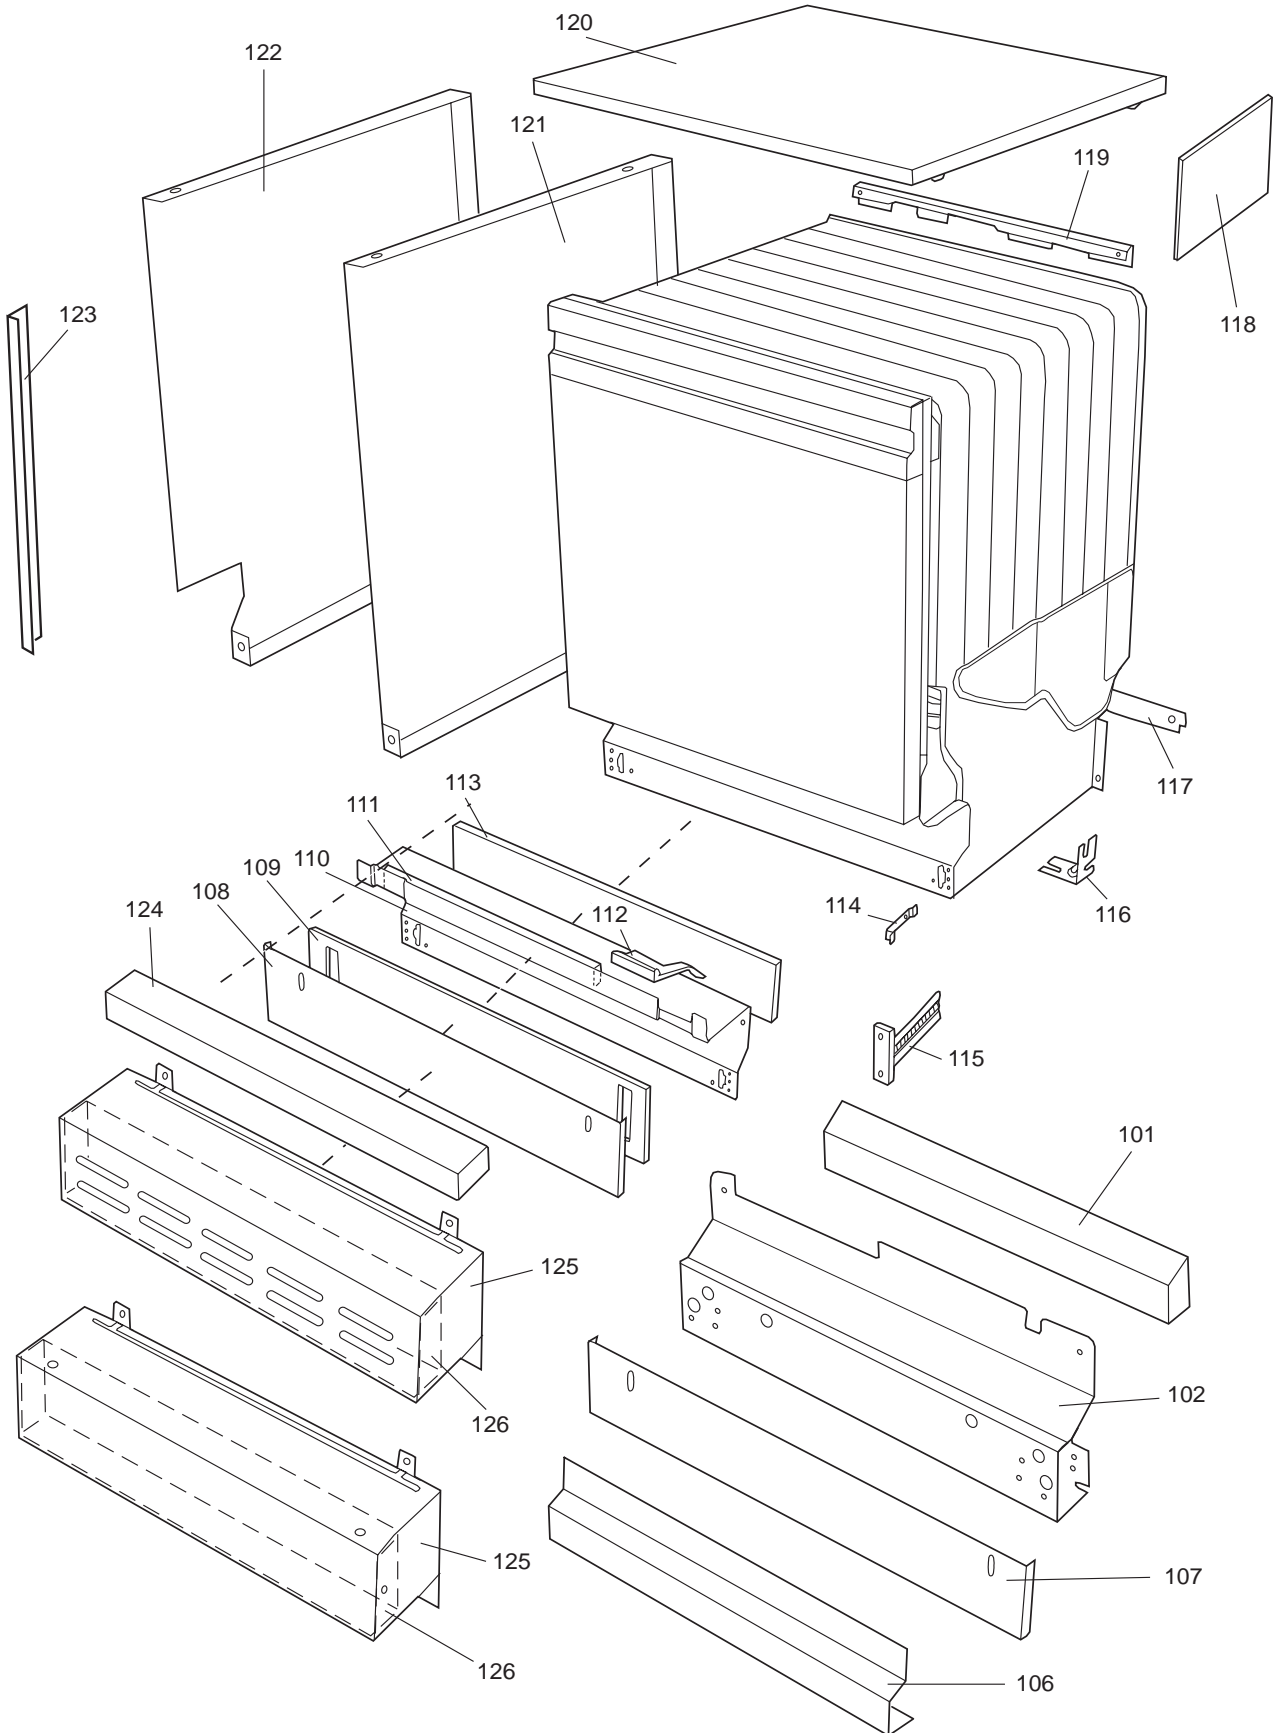

DISKSYSTEM

DISHWASHING SYSTEM

Dishwashing system

ASKO, 1325 US - Black Bi (DW951)

Pos	Spare part No.	Description	Qty	Comment
302	8801236-36	Upper Basket Gray	1 Pcs	
302	8801199-36	Rack, Upper 05 & 06 DW	1 Pcs	with cup shelf
306	8071336-36	Cup Shelf 05/06 DW	1 Pcs	
313	8057536-77	Lockring Airbreak Gray	1 Pcs	
314	8057514	Sub To 8801234	1 Pcs	
316	8070304	Drain Hose 05/06 DW	1 Pcs	
316-a	8052239	Hose Clamp, Squeeze	1 Pcs	
316-b	8053642	Hose Clip	1 Pcs	
318	8059740	Strainer Upper 05/06 DW	1 Pcs	
319	8058498-77	Wheel, Upper Basket 05/06 DW	4 Pcs	
321	8801089-77	Cutlery Basket 05/06 DW	1 Pcs	
322	8070043-36	Lower Basket 1325/1706	1 Pcs	
323	8009516-77	Rack Wheels Lower 05/06 DW	8 Pcs	
324	8901262	Nut for Spray Arm 05	2 Pcs	
325	8052095	Ceramic Washer, Spray Arm 05	2 Pcs	
326	8057070-77	Spray Arm Insert 05/06 DW	2 Pcs	
327	8072695	Spray Arm - Upper 05/06 DW	1 Pcs	
328	8057068-77	Spray Pipe Bearing Upper	1 Pcs	
329	8057063	Spray pipe, inner 05	1 Pcs	
330	8052189	Hose Clamp, Squeeze	2 Pcs	
331	8070622	Ruber Hose	1 Pcs	
333	8072121	Fill Valve, Single 05/06 DW.	1 Pcs	
333-a	8902087	Screw, Plastic Housing 20 To	2 Pcs	
334	8072692	Spray Arm - Lower 05/06 DW	1 Pcs	
335	8057067-77	Lower Washarm Support 05/06	1 Pcs	
336	8901755	O-Ring Seal	1 Pcs	
337	8057069	Retainer Nut SprayArm 05/06	1 Pcs	
338	8052097	Hose Clamp, Circ. Pump 05/06	4 Pcs	
339	8057484	Hose, Circ. Pump 05/06 DW	2 Pcs	
340	8055095	BUFFER, Circumpump 03/04 DW	1 Pcs	
341	8071024	Level Switch 05/06 DW	1 Pcs	
343	8057053	Subs to 8075110	1 Pcs	
344	8060068	Micro Switch,Overfill 05/06	1 Pcs	
345	8058500	Hose Pressure Sw. 05/06 DW	1 Pcs	
346	8801123	Replaces 8075197-77. Sump 05	1 Pcs	
347	8058503	O-Ring, Sump 05/06 DW	1 Pcs	
348	8057487-79	Sump Plug DW 05/06 Cleanout	1 Pcs	
349	8002584	O-Ring, Drain Pump 05/06 DW	1 Pcs	
350	8072032	Drain Pump 05/06 DW	1 Pcs	
350	8057083	DRAINPUMP Repl.by 8072032	1 Pc's	
351	8052239	Hose Clamp, Squeeze	1 Pcs	
352	8057488	Locking ring, bottom well 05	1 Pcs	
353	8058454	Cover Str. Basket 05/06 DW	1 Pcs	
354	8057972-77	Strainer Basket Grey 05/06 D	1 Pcs	
355	8057486-77	Filter, fine 05 & 06 DW	1 Pcs	
356	8071250	Circ. Pump 05/06 DW	1 Pcs	
356-a	8075380	capacitor D3000	1 Pcs	
358	8072528-77	Holder Outlet Hose	1 Pcs	
358	8050805	GOOSE NECK for DRAIN HOSE	1 Pcs	