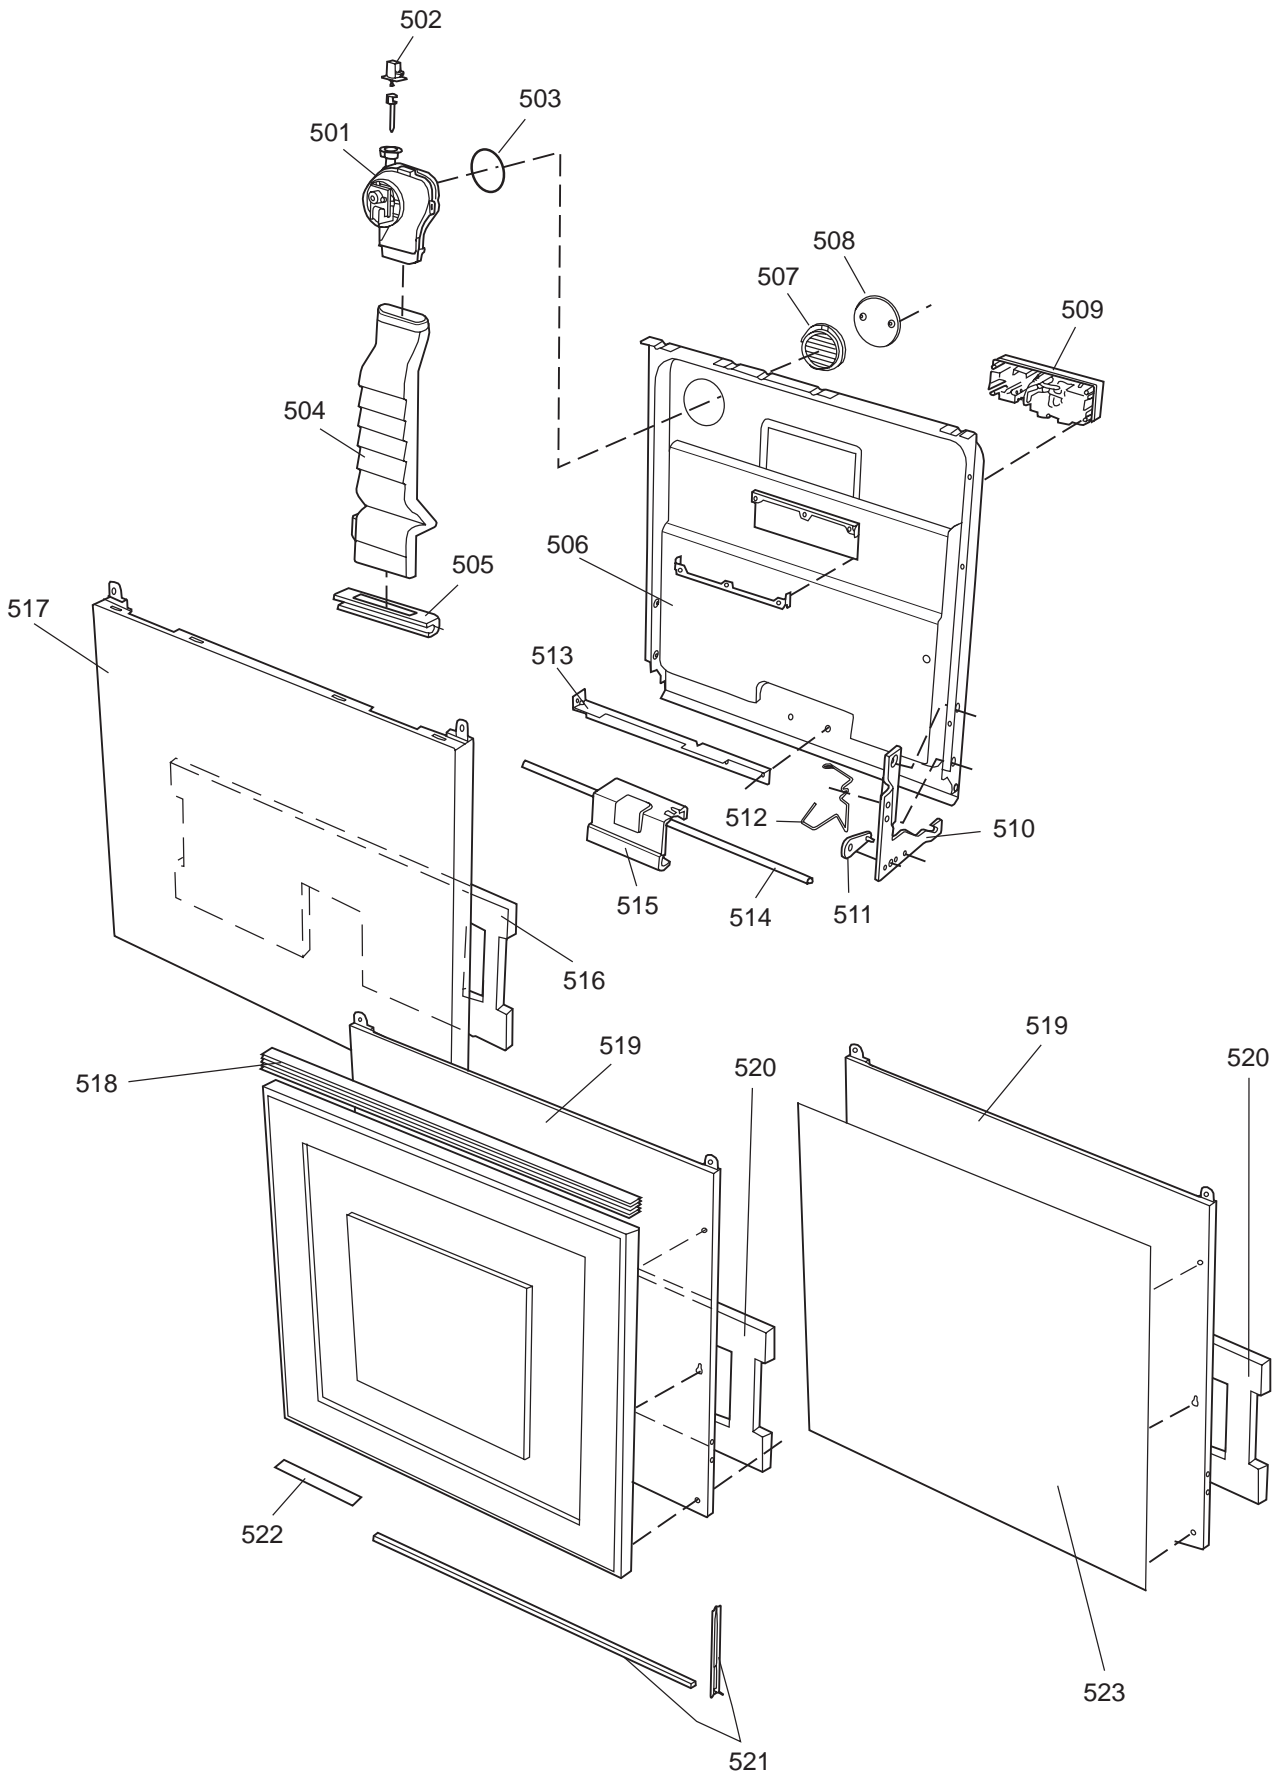

Datum
2003-03-24
Date

PANEL

CONTROL PANEL AND RELATED PARTS

Control panel and related parts

ASKO, 1325 US - Black Bi (DW951)

Pos	Spare part No.	Description	Qty	Comment
601	8057541-33	Door Handle, Black DW 05/06	1 Pcs	
602	8057545	Rotary catch, child safety '	1 Pcs	
603	8057546	SPRING, SafetyCatch 05/06 DW	1 Pcs	
604	8057544	Arm, SafetyCatch 05/06 DW	1 Pcs	
605	8057539	Bracket 4 Switch/Handle 05/0	1 Pcs	
605-a	8902085	Screw 20T for Plastic	2 Pcs	
606	8071098	Cover for Micro Switch	1 Pcs	
607	8055473	Door Switch - DW 05/06	1 Pcs	
608	8057542	Actuator, Doorswitch 05/06 D	1 Pcs	
609	8007078	Spring 02 Handle, DW	1 Pcs	
612	8070506-33	Decor Insert 1325 Black	1 Pcs	
614	8071680-69	Control Panel 05/06 DW	1 Pcs	
614	8057538-69	Cover Main Switch Black 05'	1 Pcs	
617	8057540	Bracket, program timer '05	1 Pcs	
617-a	8900944	Screw Toe Kick 20 Torx	2 Pcs	
618	8060017	Timer 05/06 DW	1 Pcs	
618-a	8900944	Screw Toe Kick 20 Torx	2 Pcs	
618-b	8901413	Lock Washer, laundry tops	2 Pcs	
619	8057941	Switch, temp hi/lo DW	1 Pcs	
624	8070910	Cable 1325 US	1 Pcs	
627	8057982-33	Push Button Black DW 13-17	1 Pcs	
628	8006970	Circlip	1 Pcs	
628	8056521	Clip Knobs - Mechanical	1 Pcs	
629	8801111-33	Knob, compl. black DW 05/06	1 Pcs	
630	8057959	DECOR STRIP KNOB ASKO DW95	1 Pcs	
690	8071177	INSTRUCTIONS 1325,1355 CA/US	1 Pcs	