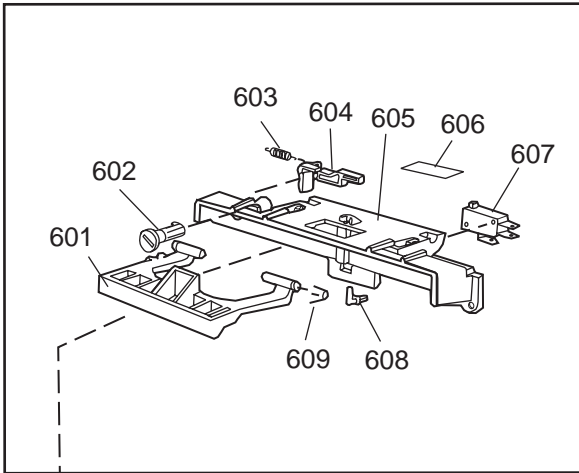

Datum
2003-03-24
Date

PANEL

CONTROL PANEL AND RELATED PARTS

Control panel and related parts

ASKO, 1325 US - Black Bi (DW951)

Pos	Spare part No.	Description	Qty	Comment
601	8057541-33	Door Handle, Black DW 05/06	1 Pcs	
602	8057545	Rotary catch, child safety '	1 Pcs	
603	8057546	SPRING, SafetyCatch 05/06 DW	1 Pcs	
604	8057544	Arm, SafetyCatch 05/06 DW	1 Pcs	
605	8057539	Bracket 4 Switch/Handle 05/0	1 Pcs	
605-a	8902085	Screw 20T for Plastic	2 Pcs	
606	8071098	Cover for Micro Switch	1 Pcs	
607	8055473	Door Switch - DW 05/06	1 Pcs	
608	8057542	Actuator, Doorswitch 05/06 D	1 Pcs	
609	8007078	Spring 02 Handle, DW	1 Pcs	
612	8070506-33	Decor Insert 1325 Black	1 Pcs	
614	8071680-69	Control Panel 05/06 DW	1 Pcs	
614	8057538-69	Cover Main Switch Black 05'	1 Pcs	
617	8057540	Bracket, program timer '05	1 Pcs	
617-a	8900944	Screw Toe Kick 20 Torx	2 Pcs	
618	8060017	Timer 05/06 DW	1 Pcs	
618-a	8900944	Screw Toe Kick 20 Torx	2 Pcs	
618-b	8901413	Lock Washer, laundry tops	2 Pcs	
619	8057941	Switch, temp hi/lo DW	1 Pcs	
624	8070910	Cable 1325 US	1 Pcs	
627	8057982-33	Push Button Black DW 13-17	1 Pcs	
628	8006970	Circlip	1 Pcs	
628	8056521	Clip Knobs - Mechanical	1 Pcs	
629	8801111-33	Knob, compl. black DW 05/06	1 Pcs	
630	8057959	DECOR STRIP KNOB ASKO DW95	1 Pcs	
690	8071177	INSTRUCTIONS 1325,1355 CA/US	1 Pcs