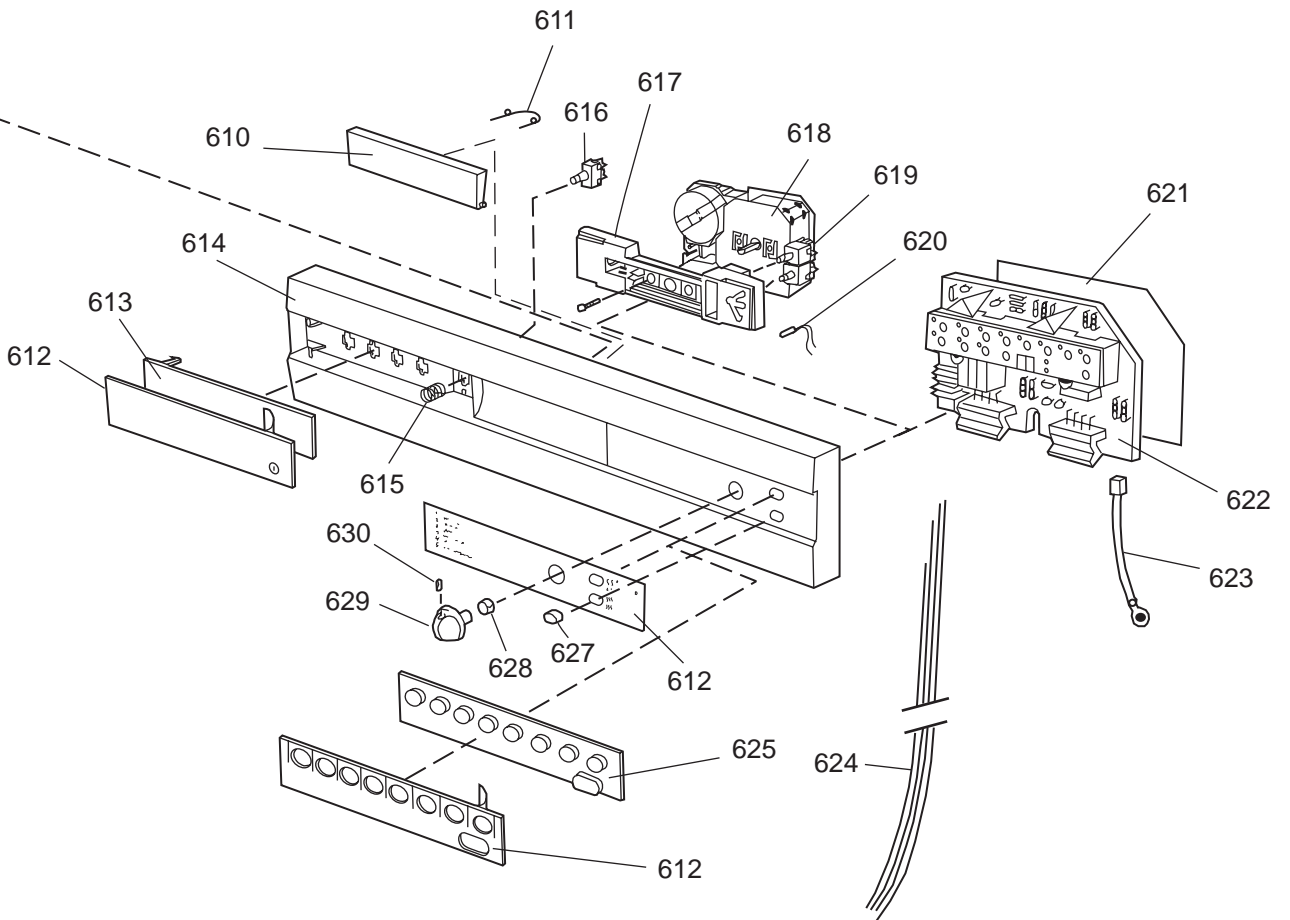

Datum
2003-03-24
Date

PANEL

CONTROL PANEL AND RELATED PARTS

Control panel and related parts

ASKO, 1325 US - Black Bi (DW951)

Pos	Spare part No.	Description	Qty	Comment
601	8057541-33	Door Handle, Black DW 05/06	1 Pcs	
602	8057545	Rotary catch, child safety '	1 Pcs	
603	8057546	SPRING, SafetyCatch 05/06 DW	1 Pcs	
604	8057544	Arm, SafetyCatch 05/06 DW	1 Pcs	
605	8057539	Bracket 4 Switch/Handle 05/0	1 Pcs	
605-a	8902085	Screw 20T for Plastic	2 Pcs	
606	8071098	Cover for Micro Switch	1 Pcs	
607	8055473	Door Switch - DW 05/06	1 Pcs	
608	8057542	Actuator, Doorswitch 05/06 D	1 Pcs	
609	8007078	Spring 02 Handle, DW	1 Pcs	
612	8070506-33	Decor Insert 1325 Black	1 Pcs	
614	8071680-69	Control Panel 05/06 DW	1 Pcs	
614	8057538-69	Cover Main Switch Black 05'	1 Pcs	
617	8057540	Bracket, program timer '05	1 Pcs	
617-a	8900944	Screw Toe Kick 20 Torx	2 Pcs	
618	8060017	Timer 05/06 DW	1 Pcs	
618-a	8900944	Screw Toe Kick 20 Torx	2 Pcs	
618-b	8901413	Lock Washer, laundry tops	2 Pcs	
619	8057941	Switch, temp hi/lo DW	1 Pcs	
624	8070910	Cable 1325 US	1 Pcs	
627	8057982-33	Push Button Black DW 13-17	1 Pcs	
628	8006970	Circlip	1 Pcs	
628	8056521	Clip Knobs - Mechanical	1 Pcs	
629	8801111-33	Knob, compl. black DW 05/06	1 Pcs	
630	8057959	DECOR STRIP KNOB ASKO DW95	1 Pc's	
690	8071177	INSTRUCTIONS 1325,1355 CA/US	1 Pc's	