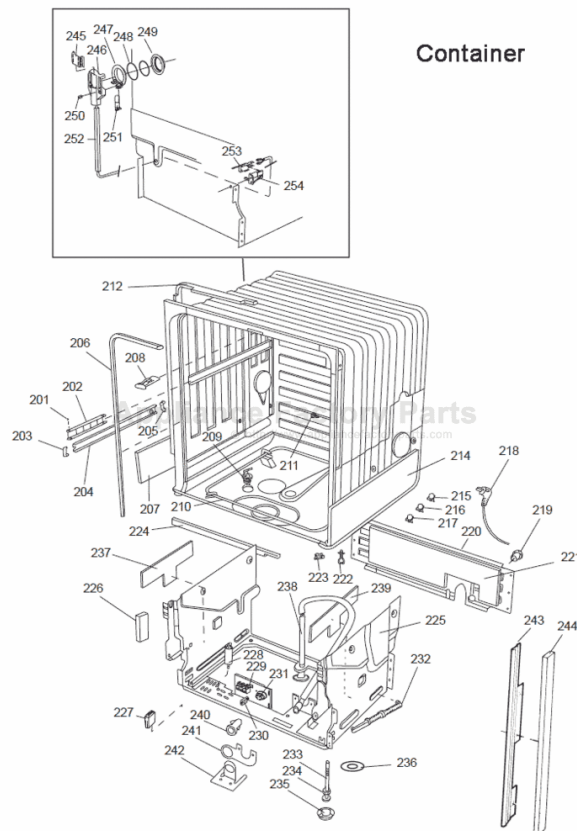

[Find Your ASKO Dishwasher Parts - Select From 209 Models](#)

----- Manual continues below -----