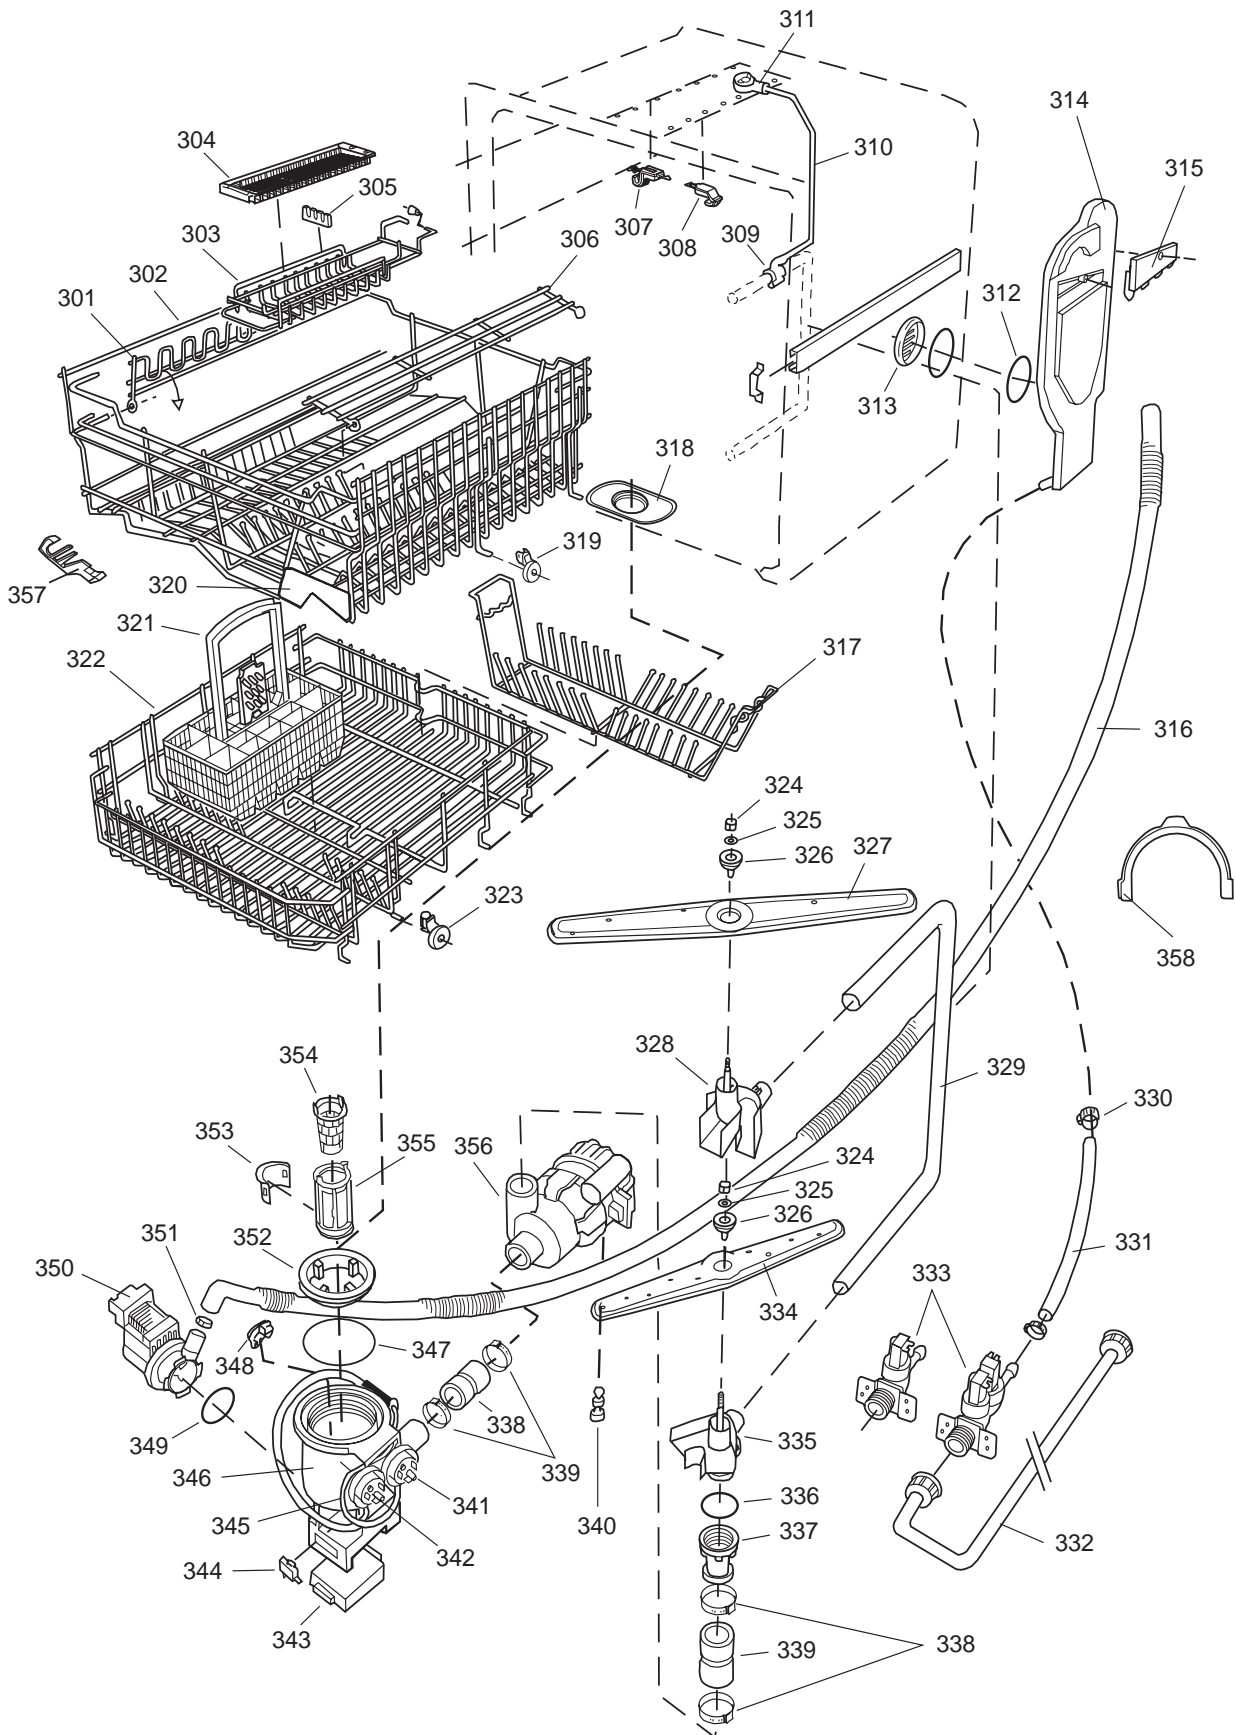

DISKSYSTEM

DISHWASHING SYSTEM

Dishwashing system

ASKO, 1325 US - Black Bi (DW951)

Pos	Spare part No.	Description	Qty	Comment
302	8801236-36	Upper Basket Gray	1 Pcs	
302	8801199-36	Rack, Upper 05 & 06 DW	1 Pcs	with cup shelf
306	8071336-36	Cup Shelf 05/06 DW	1 Pcs	
313	8057536-77	Lockring Airbreak Gray	1 Pcs	
314	8057514	Sub To 8801234	1 Pcs	
316	8070304	Drain Hose 05/06 DW	1 Pcs	
316-a	8052239	Hose Clamp, Squeeze	1 Pcs	
316-b	8053642	Hose Clip	1 Pcs	
318	8059740	Strainer Upper 05/06 DW	1 Pcs	
319	8058498-77	Wheel, Upper Basket 05/06 DW	4 Pcs	
321	8801089-77	Cutlery Basket 05/06 DW	1 Pcs	
322	8070043-36	Lower Basket 1325/1706	1 Pcs	
323	8009516-77	Rack Wheels Lower 05/06 DW	8 Pcs	
324	8901262	Nut for Spray Arm 05	2 Pcs	
325	8052095	Ceramic Washer, Spray Arm 05	2 Pcs	
326	8057070-77	Spray Arm Insert 05/06 DW	2 Pcs	
327	8072695	Spray Arm - Upper 05/06 DW	1 Pcs	
328	8057068-77	Spray Pipe Bearing Upper	1 Pcs	
329	8057063	Spray pipe, inner 05	1 Pcs	
330	8052189	Hose Clamp, Squeeze	2 Pcs	
331	8070622	Ruber Hose	1 Pcs	
333	8072121	Fill Valve, Single 05/06 DW.	1 Pcs	
333-a	8902087	Screw, Plastic Housing 20 To	2 Pcs	
334	8072692	Spray Arm - Lower 05/06 DW	1 Pcs	
335	8057067-77	Lower Washarm Support 05/06	1 Pcs	
336	8901755	O-Ring Seal	1 Pcs	
337	8057069	Retainer Nut SprayArm 05/06	1 Pcs	
338	8052097	Hose Clamp, Circ. Pump 05/06	4 Pcs	
339	8057484	Hose, Circ. Pump 05/06 DW	2 Pcs	
340	8055095	BUFFER, Circumpump 03/04 DW	1 Pcs	
341	8071024	Level Switch 05/06 DW	1 Pcs	
343	8057053	Subs to 8075110	1 Pcs	
344	8060068	Micro Switch,Overfill 05/06	1 Pcs	
345	8058500	Hose Pressure Sw. 05/06 DW	1 Pcs	
346	8801123	Replaces 8075197-77. Sump 05	1 Pcs	
347	8058503	O-Ring, Sump 05/06 DW	1 Pcs	
348	8057487-79	Sump Plug DW 05/06 Cleanout	1 Pcs	
349	8002584	O-Ring, Drain Pump 05/06 DW	1 Pcs	
350	8072032	Drain Pump 05/06 DW	1 Pcs	
350	8057083	DRAINPUMP Repl.by 8072032	1 Pc's	
351	8052239	Hose Clamp, Squeeze	1 Pcs	
352	8057488	Locking ring, bottom well 05	1 Pcs	
353	8058454	Cover Str. Basket 05/06 DW	1 Pcs	
354	8057972-77	Strainer Basket Grey 05/06 D	1 Pcs	
355	8057486-77	Filter, fine 05 & 06 DW	1 Pcs	
356	8071250	Circ. Pump 05/06 DW	1 Pcs	
356-a	8075380	capacitor D3000	1 Pcs	
358	8072528-77	Holder Outlet Hose	1 Pcs	
358	8050805	GOOSE NECK for DRAIN HOSE	1 Pcs