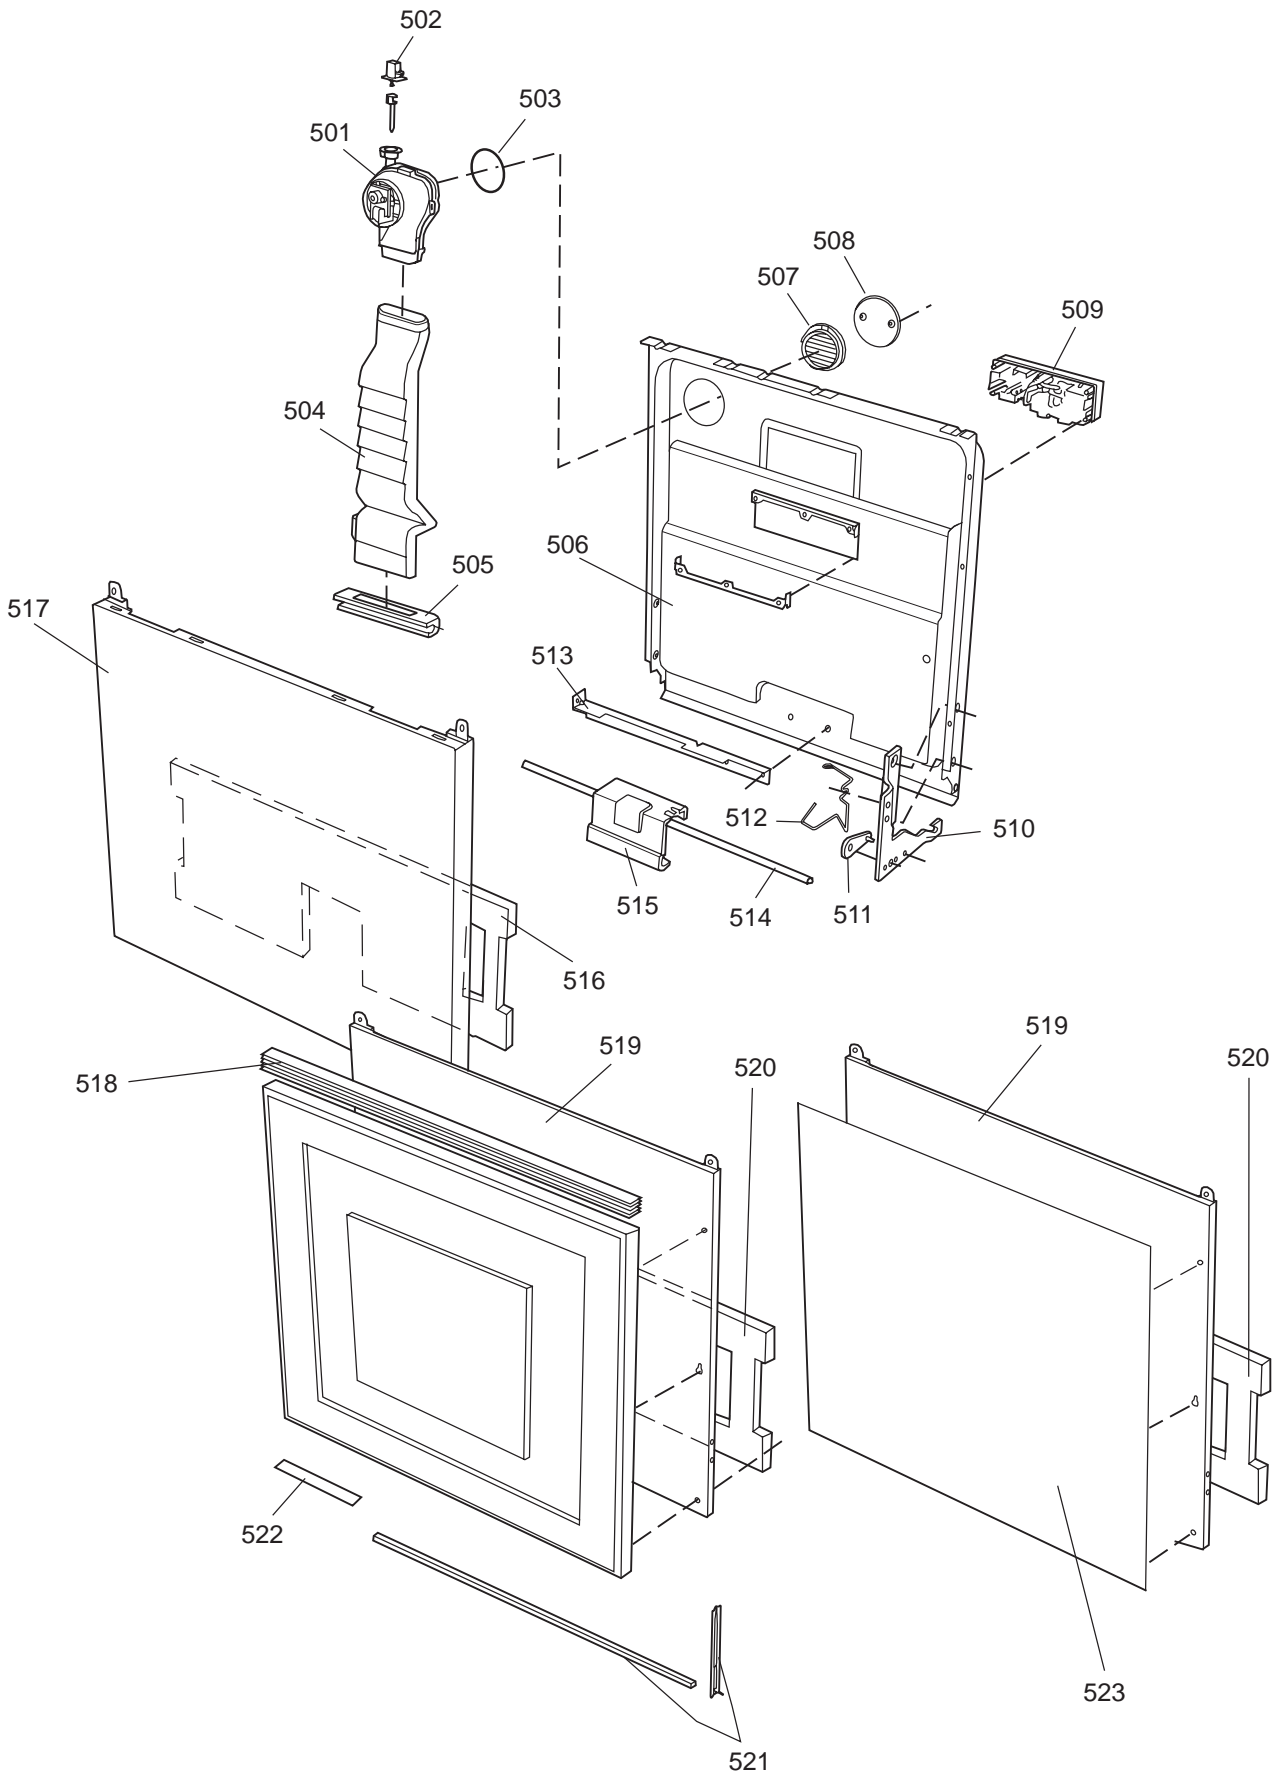

Datum
2003-03-24
Date

PANEL

CONTROL PANEL AND RELATED PARTS

Control panel and related parts

ASKO, 1325 US - White Bi (DW951)

Pos	Spare part No.	Description	Qty	Comment
601	8057541-0	Door Handle White 05/06 DW	1 Pcs	
602	8057545	Rotary catch, child safety '	1 Pcs	
603	8057546	SPRING, SafetyCatch 05/06 DW	1 Pcs	
604	8057544	Arm, SafetyCatch 05/06 DW	1 Pcs	
605	8057539	Bracket 4 Switch/Handle 05/0	1 Pcs	
605-a	8902085	Screw 20T for Plastic	2 Pcs	
606	8071098	Cover for Micro Switch	1 Pcs	
607	8055473	Door Switch - DW 05/06	1 Pcs	
608	8057542	Actuator, Doorswitch 05/06 D	1 Pcs	
609	8007078	Spring 02 Handle, DW	1 Pcs	
612	8070506-0	Decor Insert 1325 US	1 Pcs	
614	8057538-0	back for decor insert	1 Pcs	
614	8071680-0	Front Panel Asko Compl.	1 Pcs	
617	8057540	Bracket, program timer '05	1 Pcs	
617-a	8900944	Screw Toe Kick 20 Torx	2 Pcs	
618	8060017	Timer 05/06 DW	1 Pcs	
618-a	8900944	Screw Toe Kick 20 Torx	2 Pcs	
618-b	8901413	Lock Washer, laundry tops	2 Pcs	
619	8057941	Switch, temp hi/lo DW	1 Pcs	
624	8070910	Cable 1325 US	1 Pcs	
627	8057982-0	Push Button White '05	1 Pcs	
628	8006970	Circlip	1 Pcs	
628	8056521	Clip Knobs - Mechanical	1 Pcs	
629	8801111-0	Knob, DW White 05/06	1 Pcs	
630	8057959	DECOR STRIP KNOB ASKO DW95	1 Pc's	
690	8071177	INSTRUCTIONS 1325,1355 CA/US	1 Pc's	