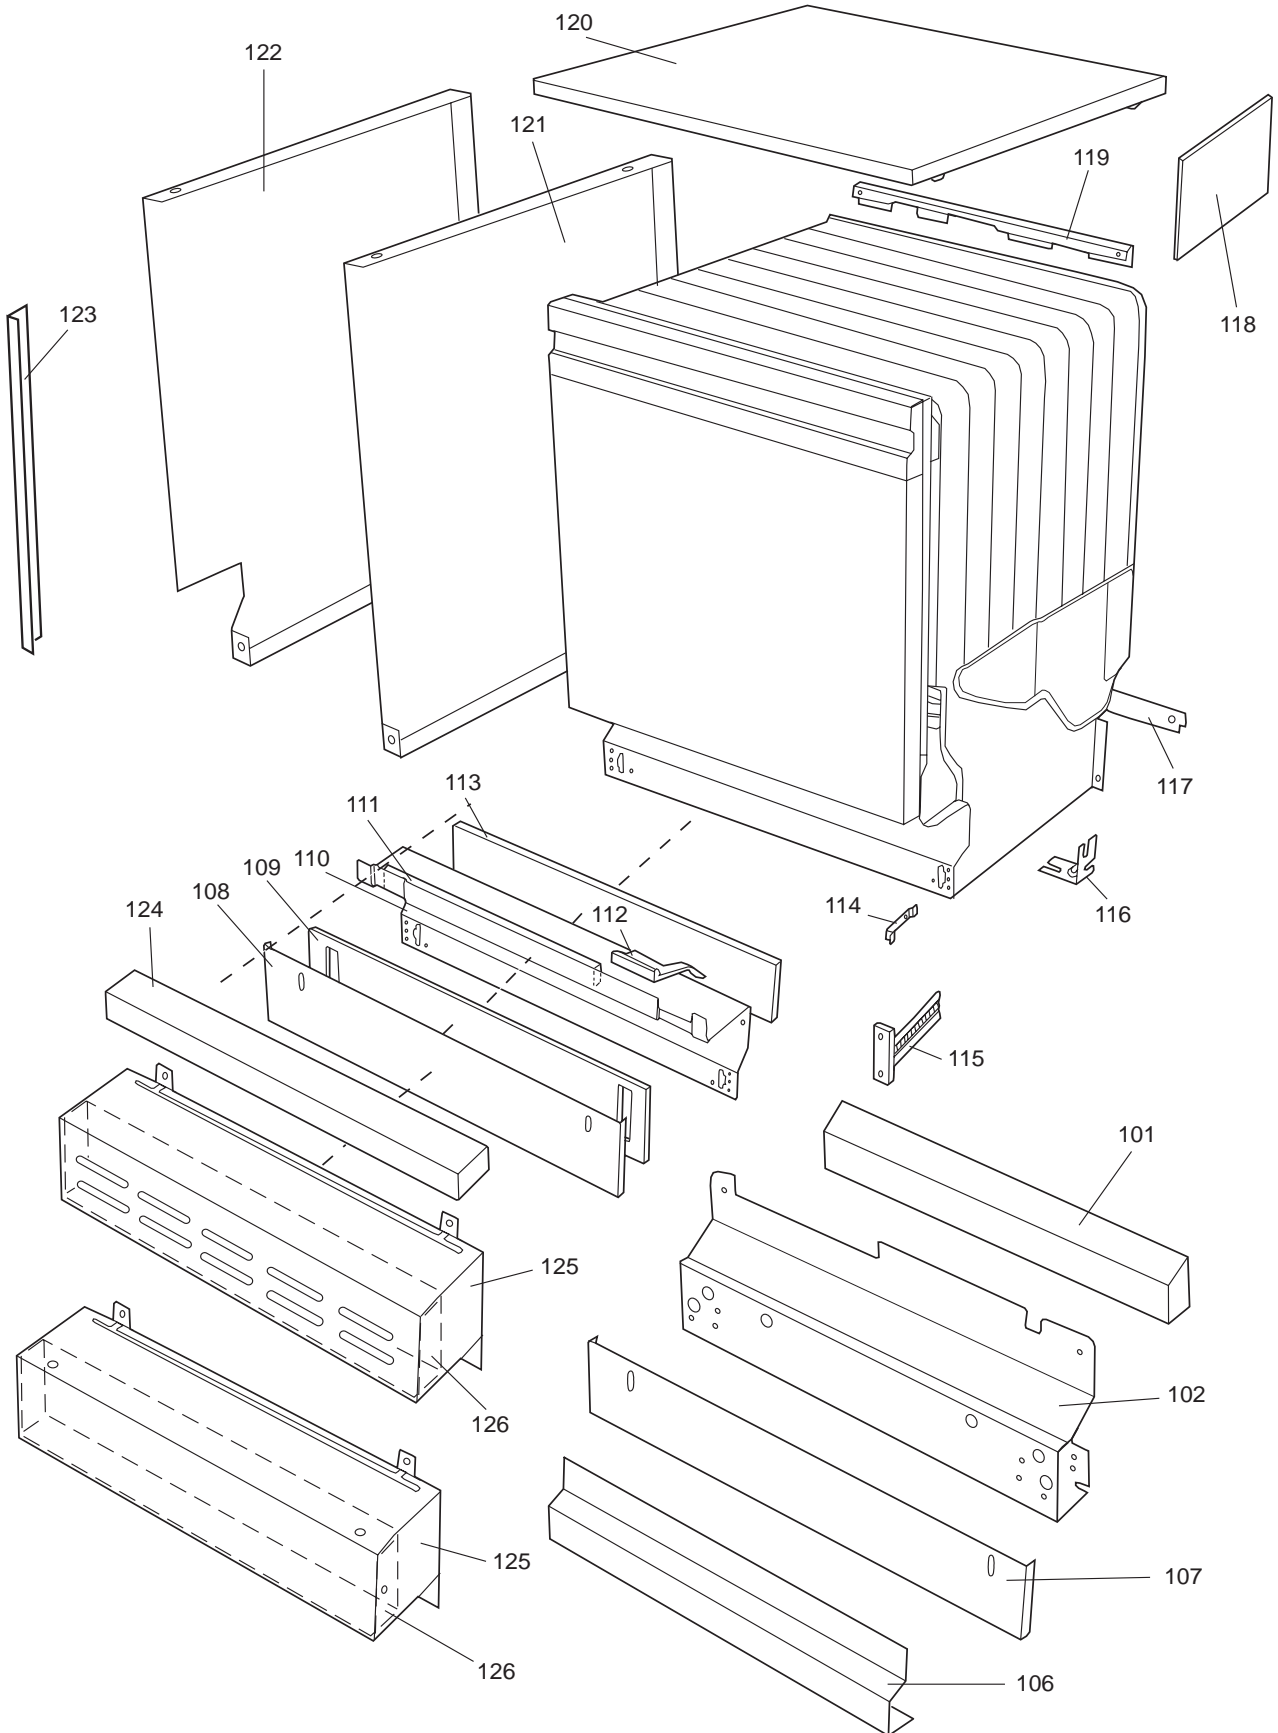

Datum
2003-03-24
Date

YTTERHÖLJE

CASING AND RELATED PARTS

Casing and related parts

ASKO, 1325 US - White Bi (DW951)

Pos	Spare part No.	Description	Qty	Comment
108	8059758-0	Toe Kick, White DW 05/06 US	1 Pcs	
108-a	8900944-0	Screw, white 20 torx	2 Pcs	
109	8070743	Insulation, Toe-Kick 05/06 D	1 Pcs	
110	8057526	Guard Plate DW05 & 06	1 Pcs	
110-a	8902357	Screw	4 Pcs	
111	8060041	Sealing strip, protect plte	1 Pcs	
112	8058486	Drip Guard Overflow 05/06 DW	1 Pcs	
113	8058353	Sound Absorb Guard	1 Pcs	
114	8057550	Spring Adj. Bracket 05/06 DW	2 Pcs	
114-a	8902131	Screw, disc.jh 11-99	2 Pcs	
115	8057549	Bracket/Toe Kick 05/06 DW	2 Pcs	
124	8070615	Sealing Lower Panel DW 05/06	1 Pcs	
125	8057100-S-0	Lower Panel, 05/06 DW	1 Pcs	
125-a	8900352	Screw Access Panel 05/06	2 Pcs	
125-b	8009769	Plug - Decor Frame White	4 Pcs