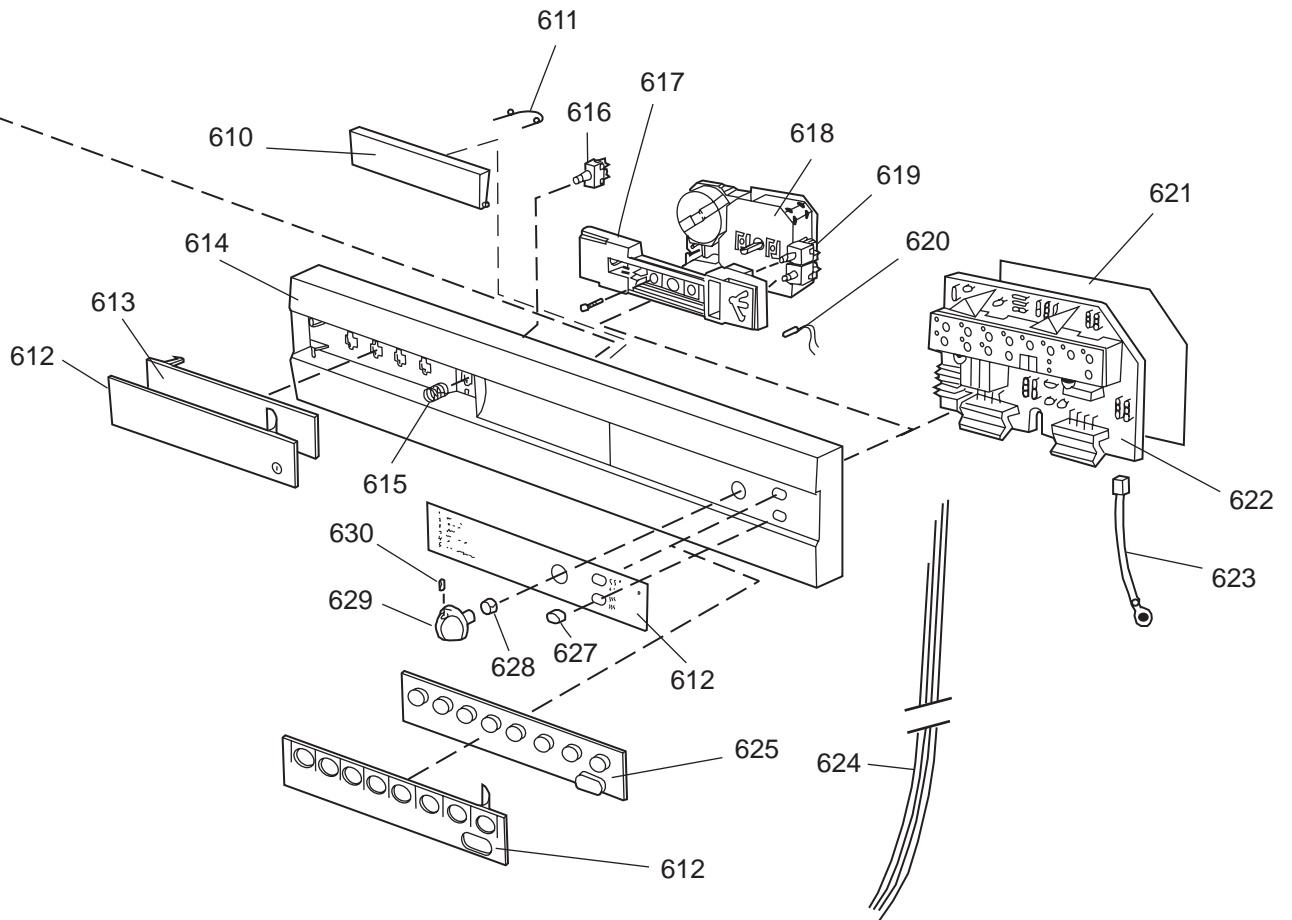

Datum
2003-03-24
Date

PANEL

CONTROL PANEL AND RELATED PARTS

Control panel and related parts

ASKO, 1325 US - White Bi (DW951)

Pos	Spare part No.	Description	Qty	Comment
601	8057541-0	Door Handle White 05/06 DW	1 Pcs	
602	8057545	Rotary catch, child safety '	1 Pcs	
603	8057546	SPRING, SafetyCatch 05/06 DW	1 Pcs	
604	8057544	Arm, SafetyCatch 05/06 DW	1 Pcs	
605	8057539	Bracket 4 Switch/Handle 05/0	1 Pcs	
605-a	8902085	Screw 20T for Plastic	2 Pcs	
606	8071098	Cover for Micro Switch	1 Pcs	
607	8055473	Door Switch - DW 05/06	1 Pcs	
608	8057542	Actuator, Doorswitch 05/06 D	1 Pcs	
609	8007078	Spring 02 Handle, DW	1 Pcs	
612	8070506-0	Decor Insert 1325 US	1 Pcs	
614	8057538-0	back for decor insert	1 Pcs	
614	8071680-0	Front Panel Asko Compl.	1 Pcs	
617	8057540	Bracket, program timer '05	1 Pcs	
617-a	8900944	Screw Toe Kick 20 Torx	2 Pcs	
618	8060017	Timer 05/06 DW	1 Pcs	
618-a	8900944	Screw Toe Kick 20 Torx	2 Pcs	
618-b	8901413	Lock Washer, laundry tops	2 Pcs	
619	8057941	Switch, temp hi/lo DW	1 Pcs	
624	8070910	Cable 1325 US	1 Pcs	
627	8057982-0	Push Button White '05	1 Pcs	
628	8006970	Circlip	1 Pcs	
628	8056521	Clip Knobs - Mechanical	1 Pcs	
629	8801111-0	Knob, DW White 05/06	1 Pcs	
630	8057959	DECOR STRIP KNOB ASKO DW95	1 Pc's	
690	8071177	INSTRUCTIONS 1325,1355 CA/US	1 Pc's