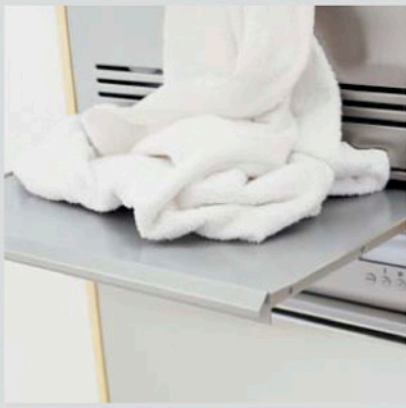

Spare Parts Catalogue

Dishwashers \ 05 Generation
Type: DW951
Model: 1325 US White Bi

Prod. No: 1071325
November 15th 2004

AM Appliances Group

P.O. Box 851805 • Richardson • TX 75085-1805
789 N. Grove Road • Suite 103 • Richardson • TX 75081