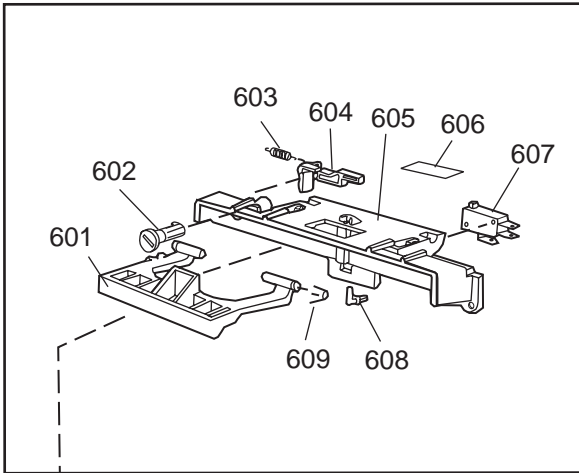

Datum
2003-03-24
Date

PANEL

CONTROL PANEL AND RELATED PARTS

Control panel and related parts

ASKO, 1325 US - White Bi (DW951)

Pos	Spare part No.	Description	Qty	Comment
601	8057541-0	Door Handle White 05/06 DW	1 Pcs	
602	8057545	Rotary catch, child safety '	1 Pcs	
603	8057546	SPRING, SafetyCatch 05/06 DW	1 Pcs	
604	8057544	Arm, SafetyCatch 05/06 DW	1 Pcs	
605	8057539	Bracket 4 Switch/Handle 05/0	1 Pcs	
605-a	8902085	Screw 20T for Plastic	2 Pcs	
606	8071098	Cover for Micro Switch	1 Pcs	
607	8055473	Door Switch - DW 05/06	1 Pcs	
608	8057542	Actuator, Doorswitch 05/06 D	1 Pcs	
609	8007078	Spring 02 Handle, DW	1 Pcs	
612	8070506-0	Decor Insert 1325 US	1 Pcs	
614	8057538-0	back for decor insert	1 Pcs	
614	8071680-0	Front Panel Asko Compl.	1 Pcs	
617	8057540	Bracket, program timer '05	1 Pcs	
617-a	8900944	Screw Toe Kick 20 Torx	2 Pcs	
618	8060017	Timer 05/06 DW	1 Pcs	
618-a	8900944	Screw Toe Kick 20 Torx	2 Pcs	
618-b	8901413	Lock Washer, laundry tops	2 Pcs	
619	8057941	Switch, temp hi/lo DW	1 Pcs	
624	8070910	Cable 1325 US	1 Pcs	
627	8057982-0	Push Button White '05	1 Pcs	
628	8006970	Circlip	1 Pcs	
628	8056521	Clip Knobs - Mechanical	1 Pcs	
629	8801111-0	Knob, DW White 05/06	1 Pcs	
630	8057959	DECOR STRIP KNOB ASKO DW95	1 Pc's	
690	8071177	INSTRUCTIONS 1325,1355 CA/US	1 Pc's