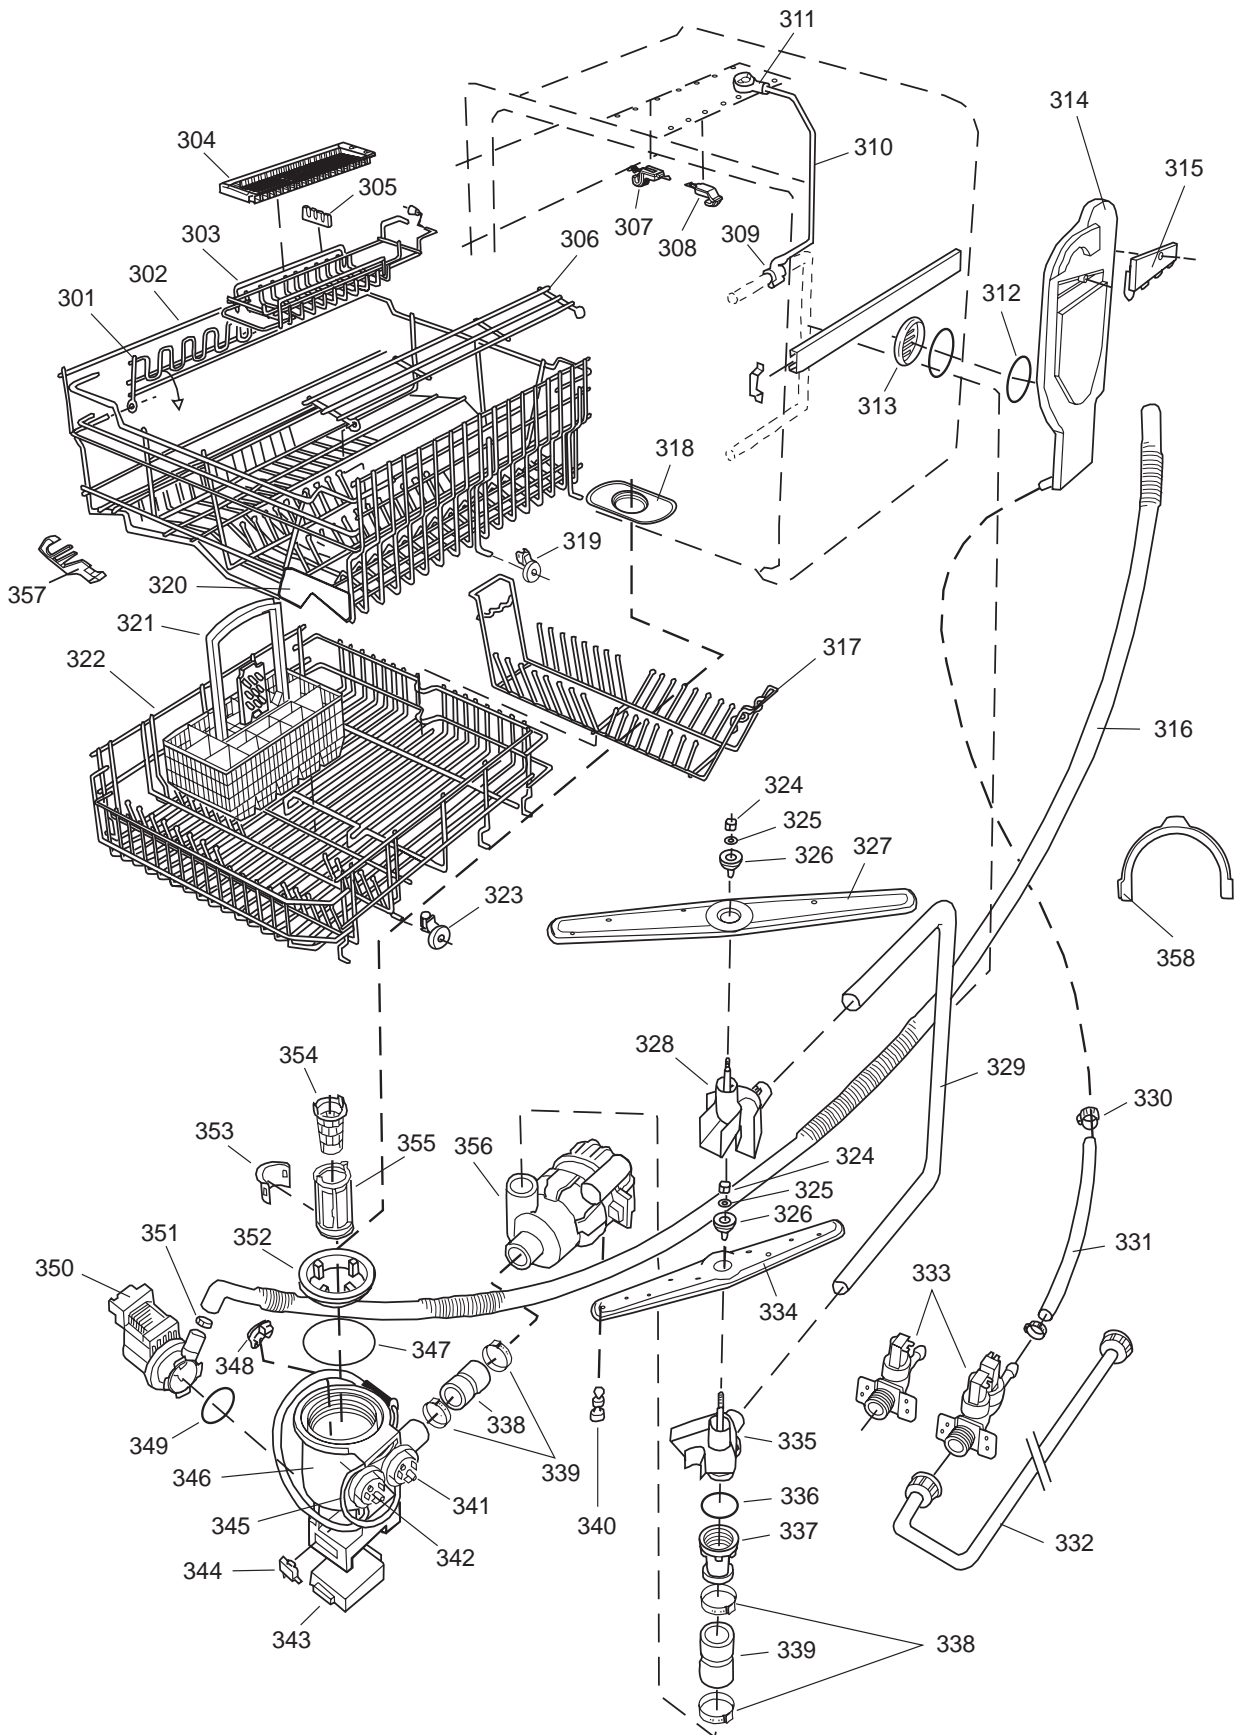

Datum

2003-03-24

Date

DISKSYSTEM

DISHWASHING SYSTEM

Dishwashing system

ASKO, 1325 US - White Bi (DW951)

Pos	Spare part No.	Description	Qty	Comment
302	8801236-36	Upper Basket Gray	1 Pcs	
302	8801199-36	Rack, Upper 05 & 06 DW	1 Pcs	with cup shelf
306	8071336-36	Cup Shelf 05/06 DW	1 Pcs	
313	8057536-77	Lockring Airbreak Gray	1 Pcs	
314	8057514	Sub To 8801234	1 Pcs	
316	8070304	Drain Hose 05/06 DW	1 Pcs	
316-a	8052239	Hose Clamp, Squeeze	1 Pcs	
316-b	8053642	Hose Clip	1 Pcs	
318	8059740	Strainer Upper 05/06 DW	1 Pcs	
319	8058498-77	Wheel, Upper Basket 05/06 DW	4 Pcs	
321	8801089-77	Cutlery Basket 05/06 DW	1 Pcs	
322	8070043-36	Lower Basket 1325/1706	1 Pcs	
323	8009516-77	Rack Wheels Lower 05/06 DW	8 Pcs	
324	8901262	Nut for Spray Arm 05	2 Pcs	
325	8052095	Ceramic Washer, Spray Arm 05	2 Pcs	
326	8057070-77	Spray Arm Insert 05/06 DW	2 Pcs	
327	8072695	Spray Arm - Upper 05/06 DW	1 Pcs	
328	8057068-77	Spray Pipe Bearing Upper	1 Pcs	
329	8057063	Spray pipe, inner 05	1 Pcs	
330	8052189	Hose Clamp, Squeeze	2 Pcs	
331	8070622	Ruber Hose	1 Pcs	
333	8072121	Fill Valve, Single 05/06 DW.	1 Pcs	
333-a	8902087	Screw, Plastic Housing 20 To	2 Pcs	
334	8072692	Spray Arm - Lower 05/06 DW	1 Pcs	
335	8057067-77	Lower Washarm Support 05/06	1 Pcs	
336	8901755	O-Ring Seal	1 Pcs	
337	8057069	Retainer Nut SprayArm 05/06	1 Pcs	
338	8052097	Hose Clamp, Circ. Pump 05/06	4 Pcs	
339	8057484	Hose, Circ. Pump 05/06 DW	2 Pcs	
340	8055095	BUFFER, Circumpump 03/04 DW	1 Pcs	
341	8071024	Level Switch 05/06 DW	1 Pcs	
343	8057053	Subs to 8075110	1 Pcs	
344	8060068	Micro Switch,Overfill 05/06	1 Pcs	
345	8058500	Hose Pressure Sw. 05/06 DW	1 Pcs	
346	8801123	Replaces 8075197-77. Sump 05	1 Pcs	
347	8058503	O-Ring, Sump 05/06 DW	1 Pcs	
348	8057487-79	Sump Plug DW 05/06 Cleanout	1 Pcs	
349	8002584	O-Ring, Drain Pump 05/06 DW	1 Pcs	
350	8072032	Drain Pump 05/06 DW	1 Pcs	
350	8057083	DRAINPUMP Repl.by 8072032	1 Pc's	
351	8052239	Hose Clamp, Squeeze	1 Pcs	
352	8057488	Locking ring, bottom well 05	1 Pcs	
353	8058454	Cover Str. Basket 05/06 DW	1 Pcs	
354	8057972-77	Strainer Basket Grey 05/06 D	1 Pcs	
355	8057486-77	Filter, fine 05 & 06 DW	1 Pcs	
356	8071250	Circ. Pump 05/06 DW	1 Pcs	
356-a	8075380	capacitor D3000	1 Pcs	
358	8072528-77	Holder Outlet Hose	1 Pcs	
358	8050805	GOOSE NECK for DRAIN HOSE	1 Pcs